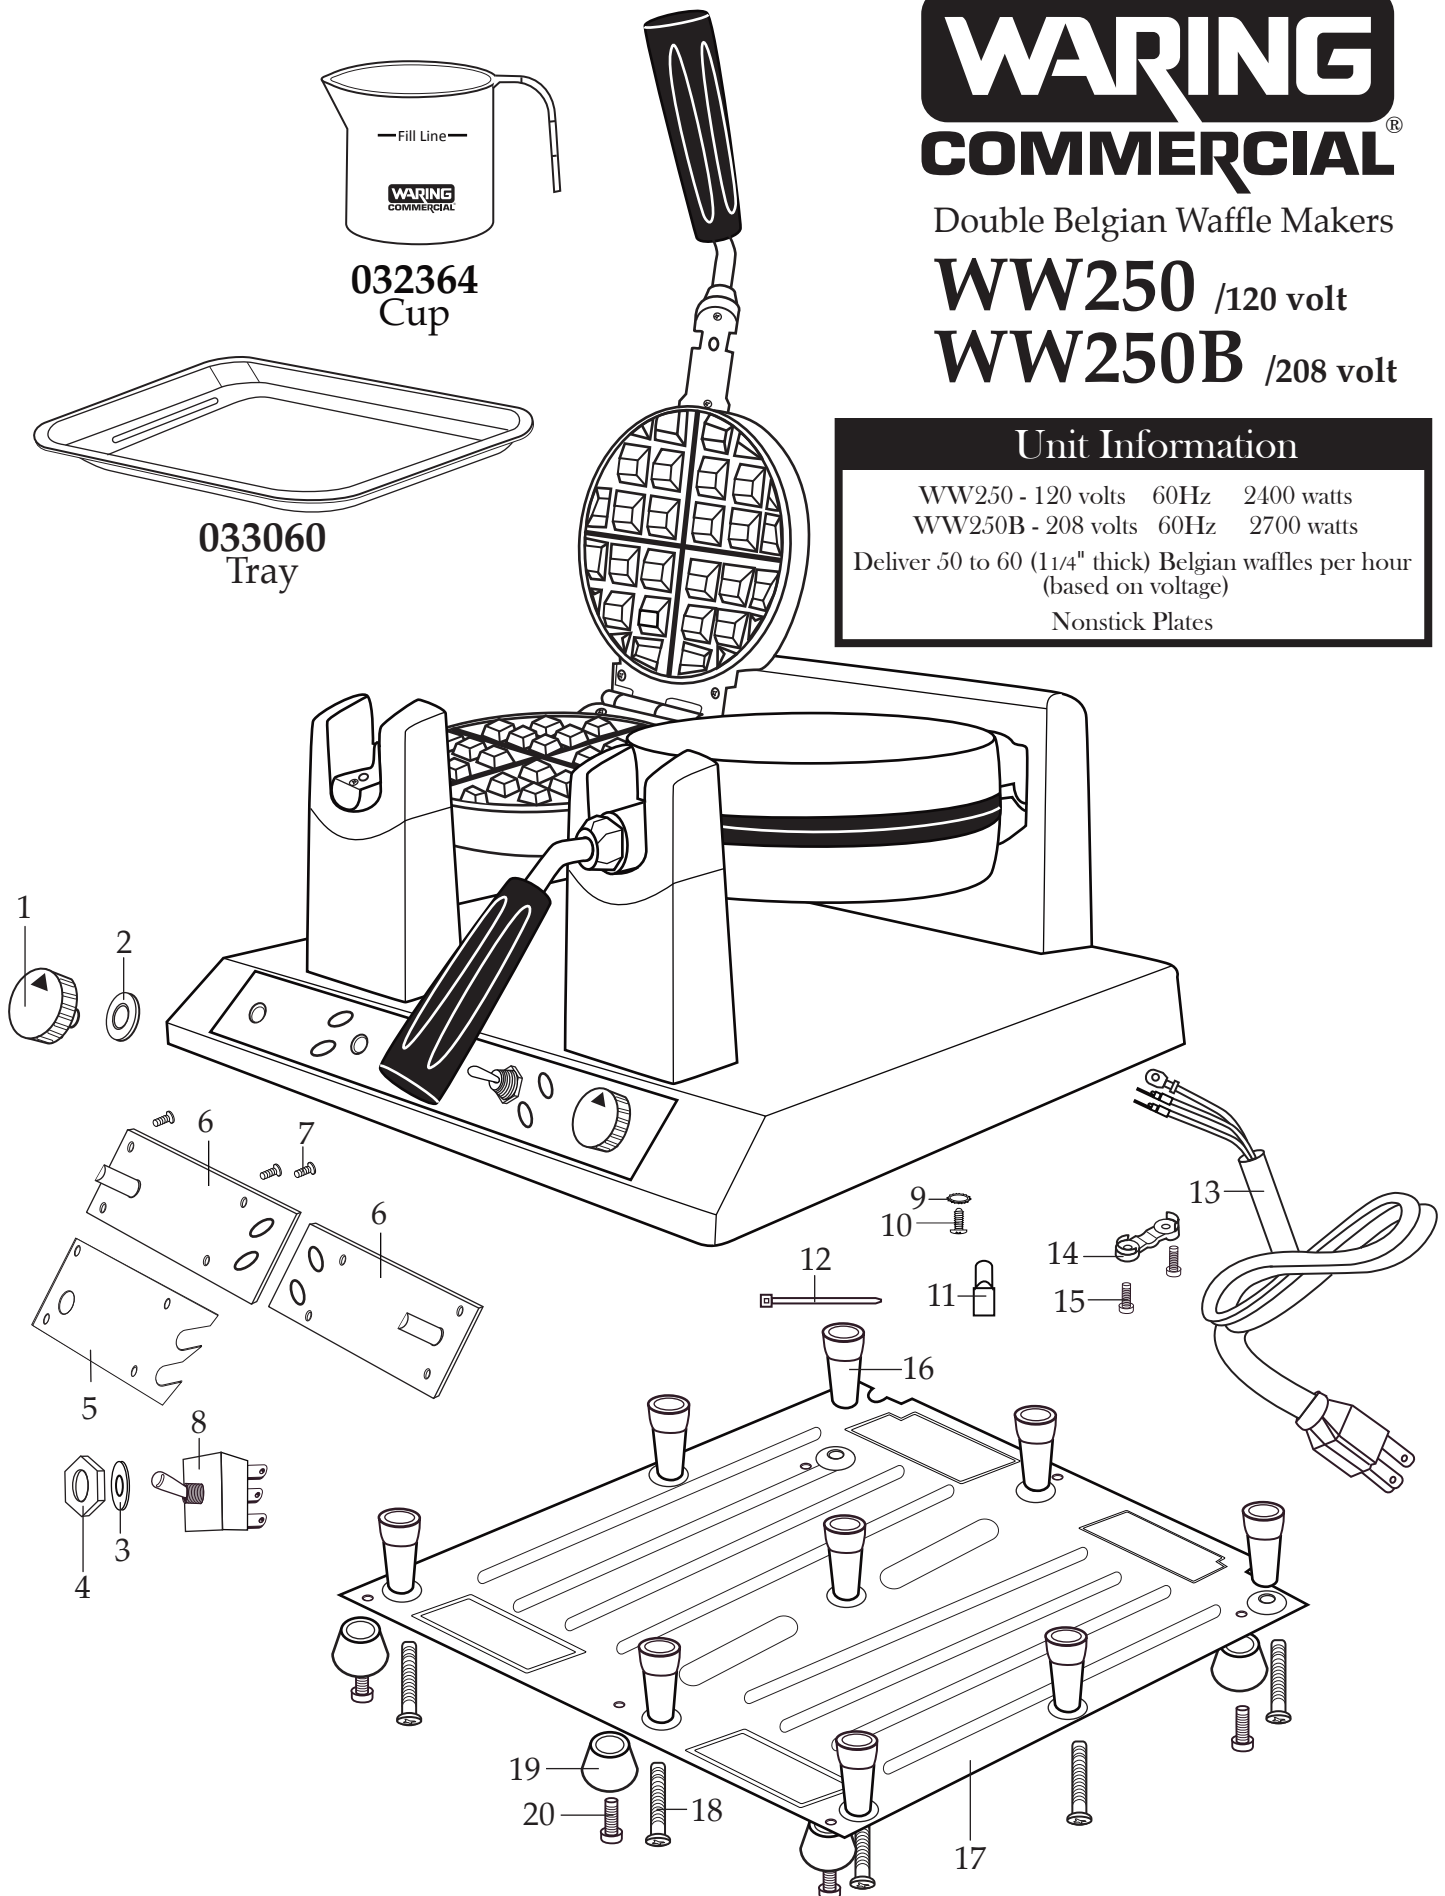

WARING COMMERCIAL®

Double Belgian Waffle Makers

WW250 /120 volt

WW250B /208 volt

Unit Information

WW250 - 120 volts 60Hz 2400 watts

WW250B - 208 volts 60Hz 2700 watts

Deliver 50 to 60 (1 1/4" thick) Belgian waffles per hour
(based on voltage)

Nonstick Plates

Catalog/Model

WW250
WW250B

Illustration #	Part #	Description
1	027515	Browning Control Knob (2 required)
2	027065	Washer (2 required)
3	014604	Washer (2 required)
4	016236	Hex Nut (2 required)
5	027066	PC Board Shield (2 required)
6	029577 033059	PC Board - WW250 (set of 2) PC Board - WW250B (set of 2)
7	027068	Screw (6 required)
8	027069	On/Off Switch (2 required)
9	027070	Lock Washer (2 required)
10	027071	Screw (2 required)
11	012409	Crimp Connector (2 required)
12	013731	Wire Tie (2 required)
13	027072 029111	Cord Set / WW250 Cord Set / WW250B
14	027073	Cord Clamp
15	027074	Screw (2 required)
16	029110	Bottom Plate
17	027517	Spacer (9 required)
18	027518	Screw (9 required)
19	027519	Foot (6 required)
20	027520	Screw (6 required)

503187 - WW250 Complete Unit Assembly
503188 - WW250B Complete Unit Assembly