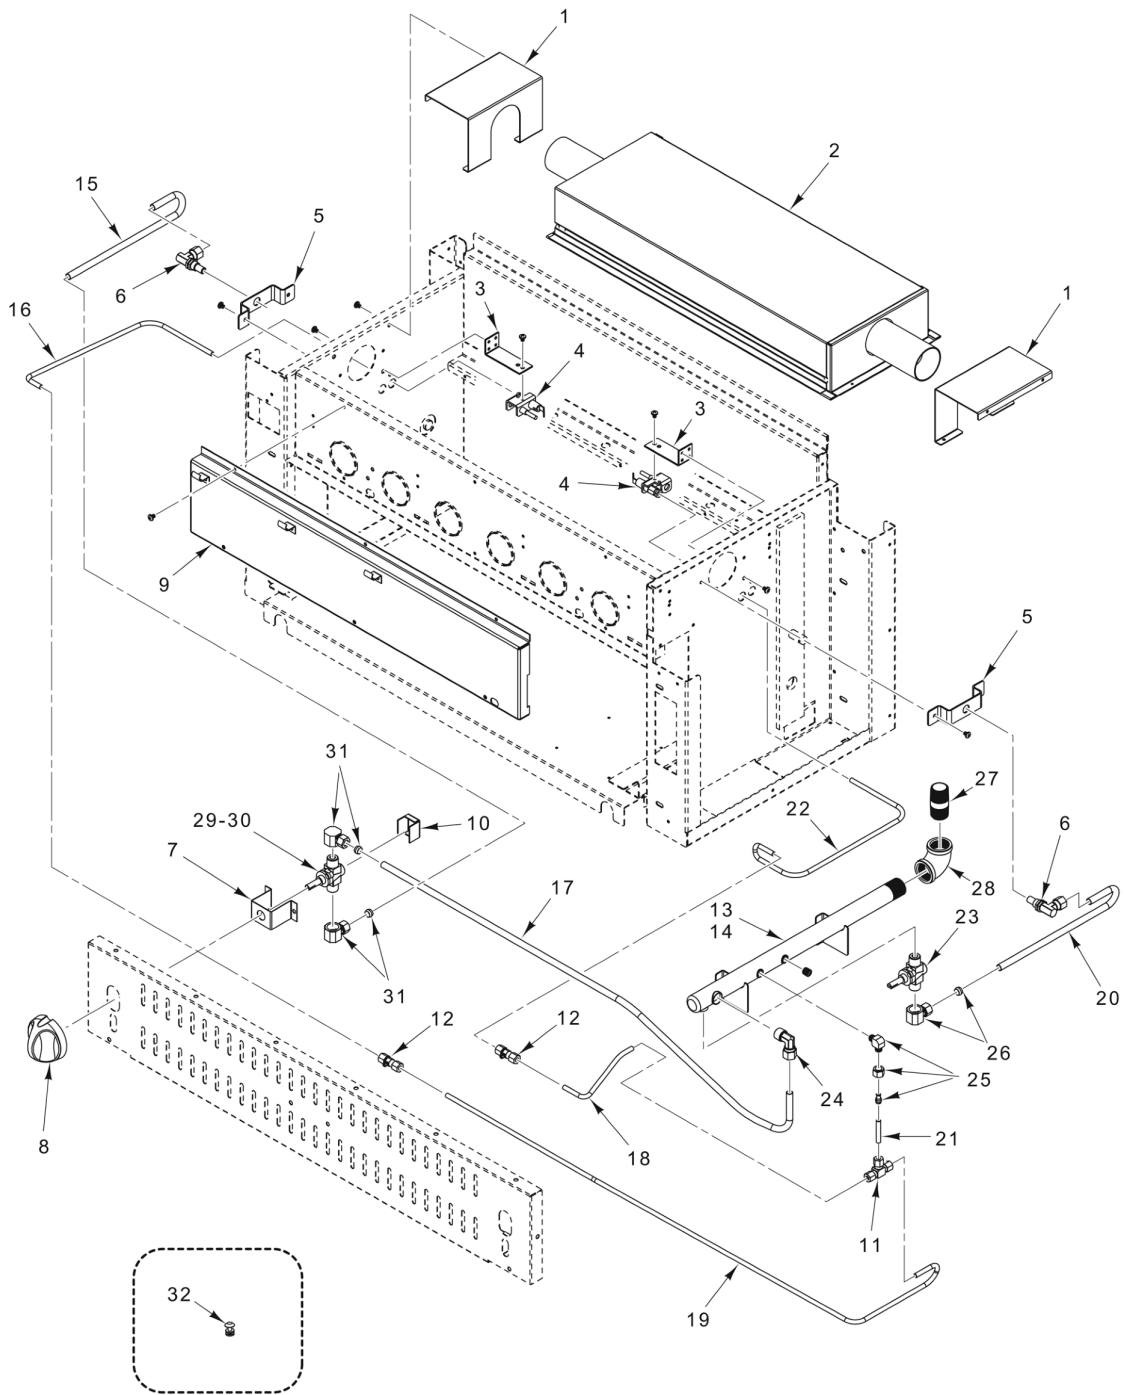

ILLUS.	PART NO.	NAME OF PART	AMT.
PL-60340			
1	NS-047-78	Pal Nut.....	2
2	00-922773	Bracket - Backwall Support (IRB Only).....	1
3	00-922717-00001	Panel - Side (RH).....	1
4	00-922732-0000A	Tray - Crumb.....	1
5	00-922736	Shield - Heat (Internal) (RH).....	1
6	00-922738	Plate - Stop (Rack Position).....	1
7	00-922737	Bracket.....	1
8	00-922719-00001	Cover - Manifold.....	1
9	00-957916-00003	Nameplate - Small (Vulcan).....	1
10	00-723204	Nameplate - Small (Wolf).....	1
11	00-922715-0000A	Top Panel Assy.....	1
12	00-922740	Panel - Back.....	1
13	00-922718	Panel - Side (LH).....	1
14	00-788488	Shield - Heat (Internal) (LH).....	1

PLUMBING, CONTROLS, & HEATING COMPONENTS (RADIANT)

PLUMBING, CONTROLS, & HEATING COMPONENTS (RADIANT)

ILLUS.	PART NO.	NAME OF PART	AMT.
PL-60341			
1	00-712001-0000A	Burner Assy.....	6
2	00-922681-000A2	Manifold Assy. (Inlet) (RH) (Incls. Items 3 thru 11).....	1
3	00-922553-000A1	Manifold (RH).....	1
4		Pipe 3/4 x 2 (TBE).....	1
5		Elbow - Pipe 3/4 x 90 Deg.....	1
6	00-922730	Fitting - Tee.....	1
7	00-712043	Valve - Ball 3/8 NPT Male (Brass).....	1
8	00-722657	Elbow 3/8 MPT x 3/8 CC.....	1
9	00-922682-000A2	Manifold (3-Port) (RH).....	1
10	00-722167	Fitting 1/8 NPT Hex (Male).....	3
11	00-719951	Orifice - Hood.....	3
12	00-922681-000A3	Manifold Assy. (LH) (Incls. Items 13 thru 17).....	1
13	00-922682-000A3	Manifold (3-Port) (LH).....	1
14	00-722167	Fitting 1/8 NPT Hex (Male).....	3
15	00-719951	Orifice - Hood.....	3
16	00-922731	Fitting.....	1
17	00-712043	Valve - Ball 3/8 NPT Male (Brass).....	1
18	00-428300-00001	Knob (Black).....	2
19	00-702005	Bracket - Pilot.....	2
20	00-913155	Kit - Pilot Burner (Incls Tip, Flex Tuubing & Hardware).....	2
21	00-715037	Valve - Straight Pilot (3/16 x 3/16).....	2
22	00-922774	Tubing - Flex (3/16 x 10 In.).....	1
23	00-922776	Tubing - Flex (3/16 x 48 In.).....	1
24	00-722225	Tubing - Flex (3/16 x 36 In.).....	1