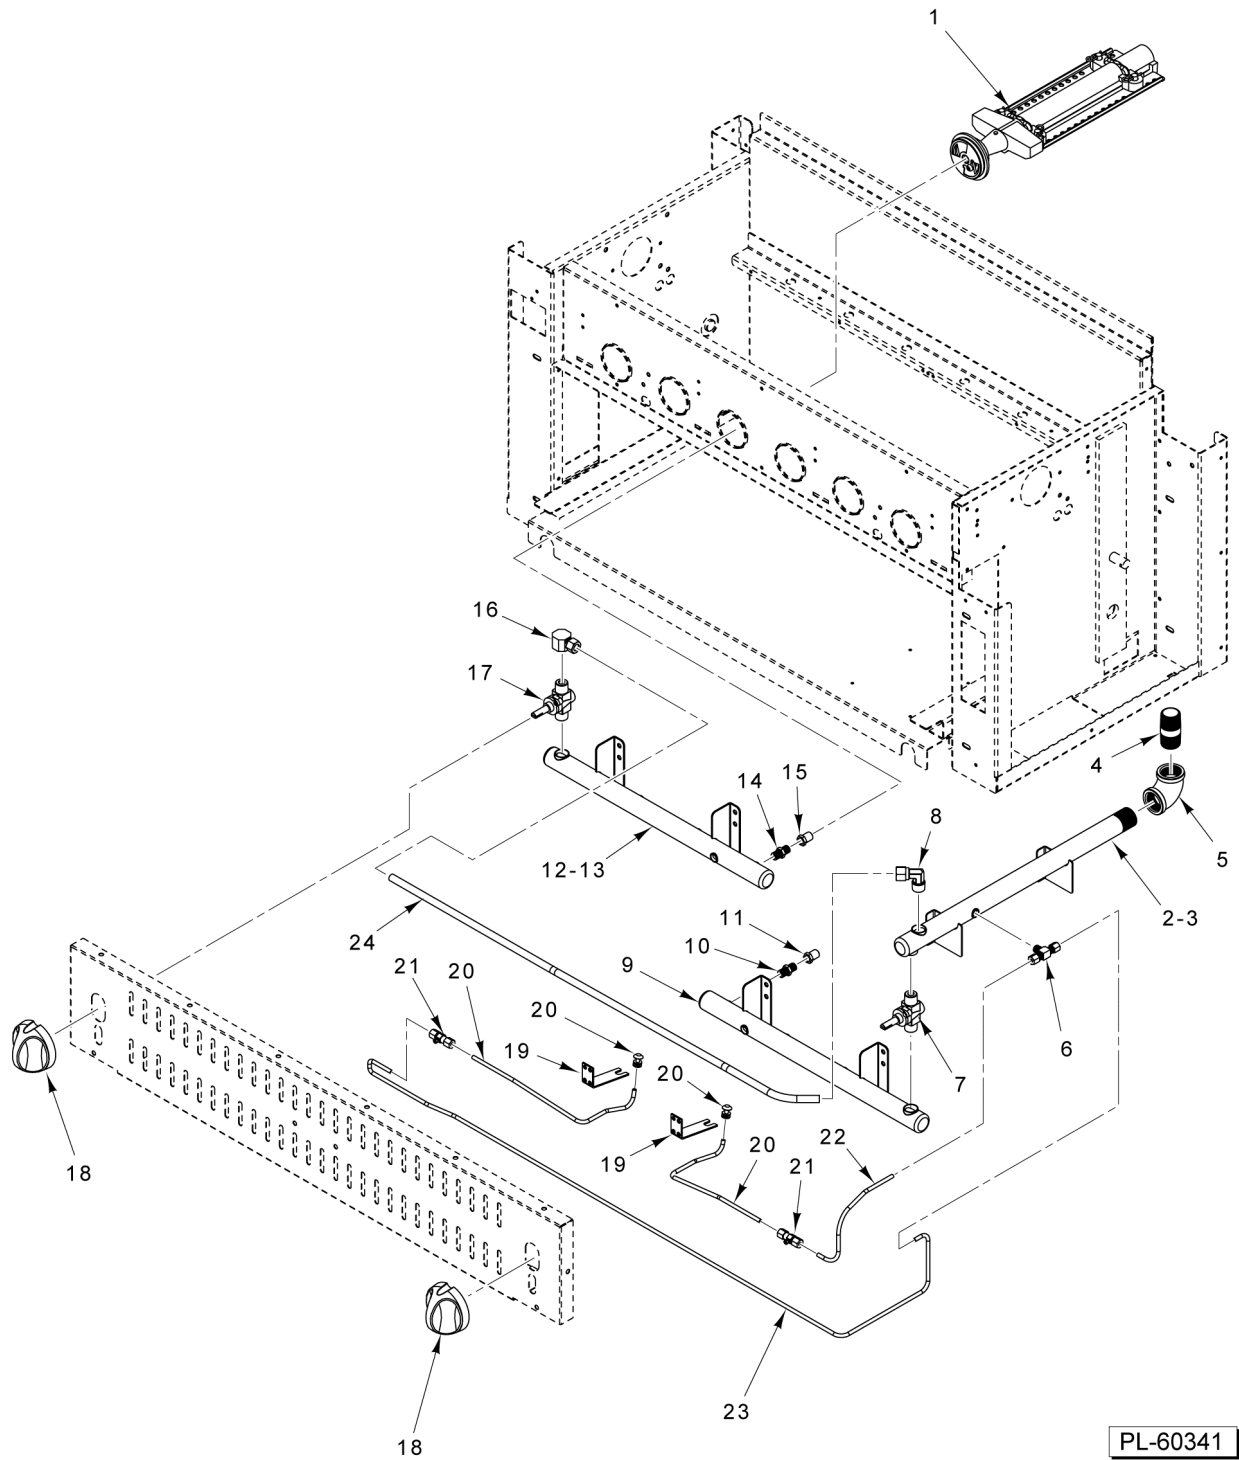

ILLUS.	PART NO.	NAME OF PART	AMT.
PL-60340			
1	NS-047-78	Pal Nut.....	2
2	00-922773	Bracket - Backwall Support (IRB Only).....	1
3	00-922717-00001	Panel - Side (RH).....	1
4	00-922732-0000A	Tray - Crumb.....	1
5	00-922736	Shield - Heat (Internal) (RH).....	1
6	00-922738	Plate - Stop (Rack Position).....	1
7	00-922737	Bracket.....	1
8	00-922719-00001	Cover - Manifold.....	1
9	00-957916-00003	Nameplate - Small (Vulcan).....	1
10	00-723204	Nameplate - Small (Wolf).....	1
11	00-922715-0000A	Top Panel Assy.....	1
12	00-922740	Panel - Back.....	1
13	00-922718	Panel - Side (LH).....	1
14	00-788488	Shield - Heat (Internal) (LH).....	1

PLUMBING, CONTROLS, & HEATING COMPONENTS (RADIANT)

PLUMBING, CONTROLS, & HEATING COMPONENTS (RADIANT)

ILLUS.	PART NO.	NAME OF PART	AMT.
PL-60341			
1	00-712001-0000A	Burner Assy.....	6
2	00-922681-000A2	Manifold Assy. (Inlet) (RH) (Incls. Items 3 thru 11).....	1
3	00-922553-000A1	Manifold (RH).....	1
4		Pipe 3/4 x 2 (TBE).....	1
5		Elbow - Pipe 3/4 x 90 Deg.....	1
6	00-922730	Fitting - Tee.....	1
7	00-712043	Valve - Ball 3/8 NPT Male (Brass).....	1
8	00-722657	Elbow 3/8 MPT x 3/8 CC.....	1
9	00-922682-000A2	Manifold (3-Port) (RH).....	1
10	00-722167	Fitting 1/8 NPT Hex (Male).....	3
11	00-719951	Orifice - Hood.....	3
12	00-922681-000A3	Manifold Assy. (LH) (Incls. Items 13 thru 17).....	1
13	00-922682-000A3	Manifold (3-Port) (LH).....	1
14	00-722167	Fitting 1/8 NPT Hex (Male).....	3
15	00-719951	Orifice - Hood.....	3
16	00-922731	Fitting.....	1
17	00-712043	Valve - Ball 3/8 NPT Male (Brass).....	1
18	00-428300-00001	Knob (Black).....	2
19	00-702005	Bracket - Pilot.....	2
20	00-913155	Kit - Pilot Burner (Incls Tip, Flex Tuubing & Hardware).....	2
21	00-715037	Valve - Straight Pilot (3/16 x 3/16).....	2
22	00-922774	Tubing - Flex (3/16 x 10 In.).....	1
23	00-922776	Tubing - Flex (3/16 x 48 In.).....	1
24	00-722225	Tubing - Flex (3/16 x 36 In.).....	1