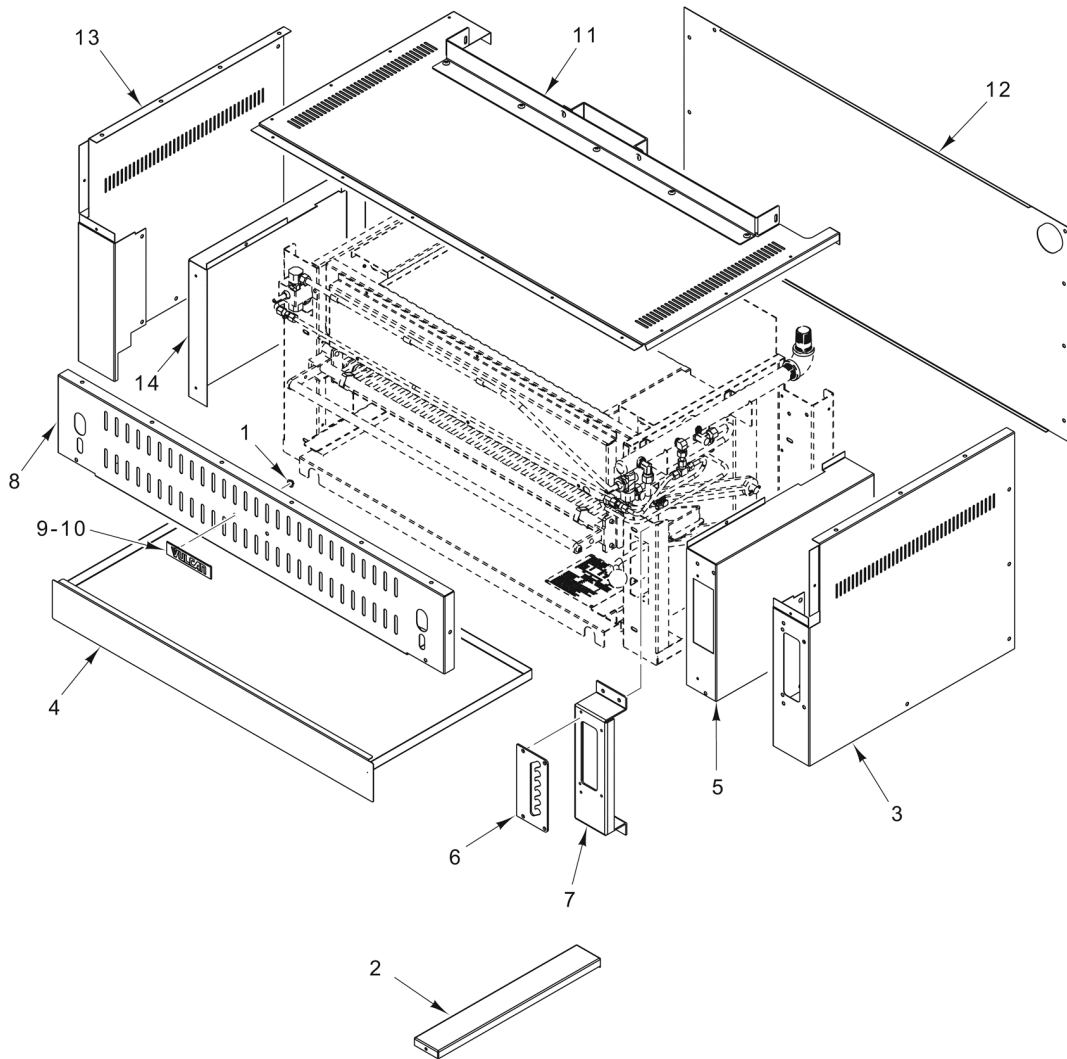

PL-60340

PANELS AND COVERS

PANELS AND COVERS

ILLUS.	PART NO.	NAME OF PART	AMT.
PL-60340			
1	NS-047-78	Pal Nut.....	2
2	00-922773	Bracket - Backwall Support (IRB Only).....	1
3	00-922717-00001	Panel - Side (RH).....	1
4	00-922732-0000A	Tray - Crumb.....	1
5	00-922736	Shield - Heat (Internal) (RH).....	1
6	00-922738	Plate - Stop (Rack Position).....	1
7	00-922737	Bracket.....	1
8	00-922719-00001	Cover - Manifold.....	1
9	00-957916-00003	Nameplate - Small (Vulcan).....	1
10	00-723204	Nameplate - Small (Wolf).....	1
11	00-922715-0000A	Top Panel Assy.....	1
12	00-922740	Panel - Back.....	1
13	00-922718	Panel - Side (LH).....	1
14	00-788488	Shield - Heat (Internal) (LH).....	1