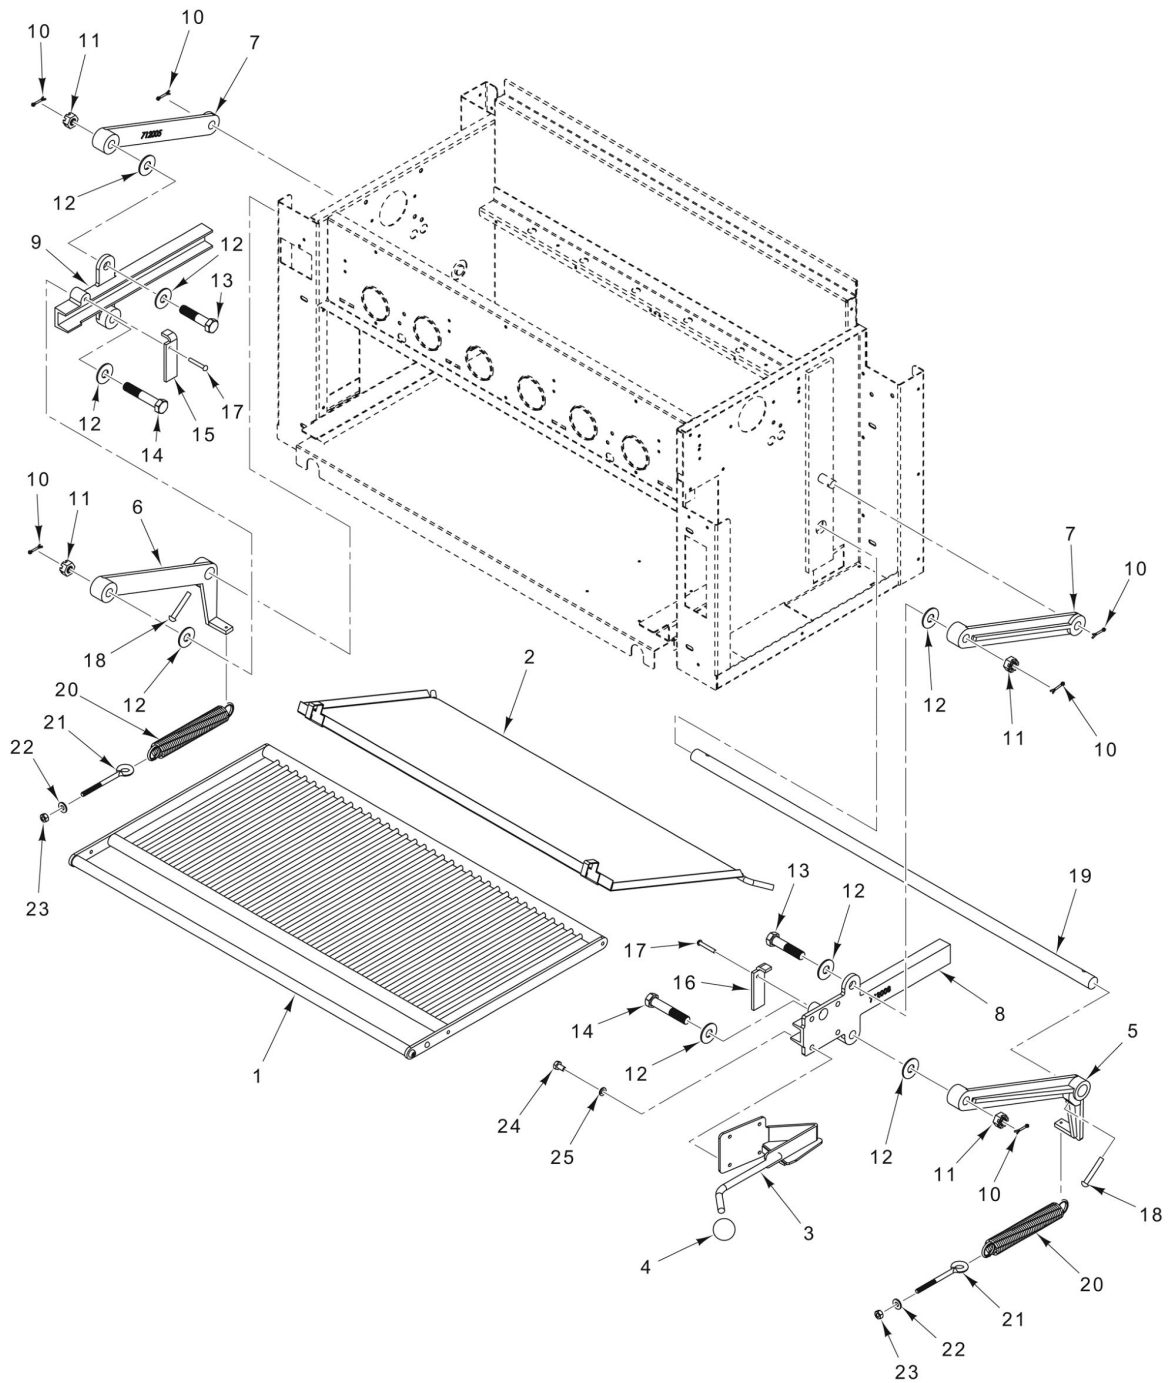

PL-60343

RACK LIFTING COMPONENTS

RACK LIFTING COMPONENTS

ILLUS. PL-60343	PART NO.	NAME OF PART	AMT.
1	00-702317-0000A	Rack Assy.....	1
2	00-702319-0000A	Pan - Sliding.....	1
3	00-922734-000A2	Bracket - Rack Positioning.....	1
4	00-922331	Knob (1-1/2 In. Dia.).....	1
5	00-712006	Arm - Lower Right.....	1
6	00-712007	Arm - Lower Left.....	1
7	00-712005	Arm - Upper.....	2
8	00-712008	Slide - Rack (RH).....	1
9	00-712009	Slide - Rack (LH).....	1
10	PC-005-10	Pin - Cotter.....	6
11	00-730520	Nut - Castle.....	4
12	00-730318	Washer.....	8
13	00-730124	Screw.....	2
14	00-730125	Screw.....	2
15	00-702041	Stop - Rack (LH).....	1
16	00-702040	Stop - Rack (RH).....	1
17	00-730405	Screw.....	2
18	00-730425	Screw.....	2
19	00-702055	Rod - Spreader.....	1
20	00-712017	Spring - Rack.....	2
21	00-719331	Bolt - Eye.....	2
22		Lockwasher 1/4.....	2
23		Nut 1/4-20 Hex.....	2
24		Mach. Screw 1/4-20 x 1/2.....	4
25		Lockwasher 1/4 Helical.....	4