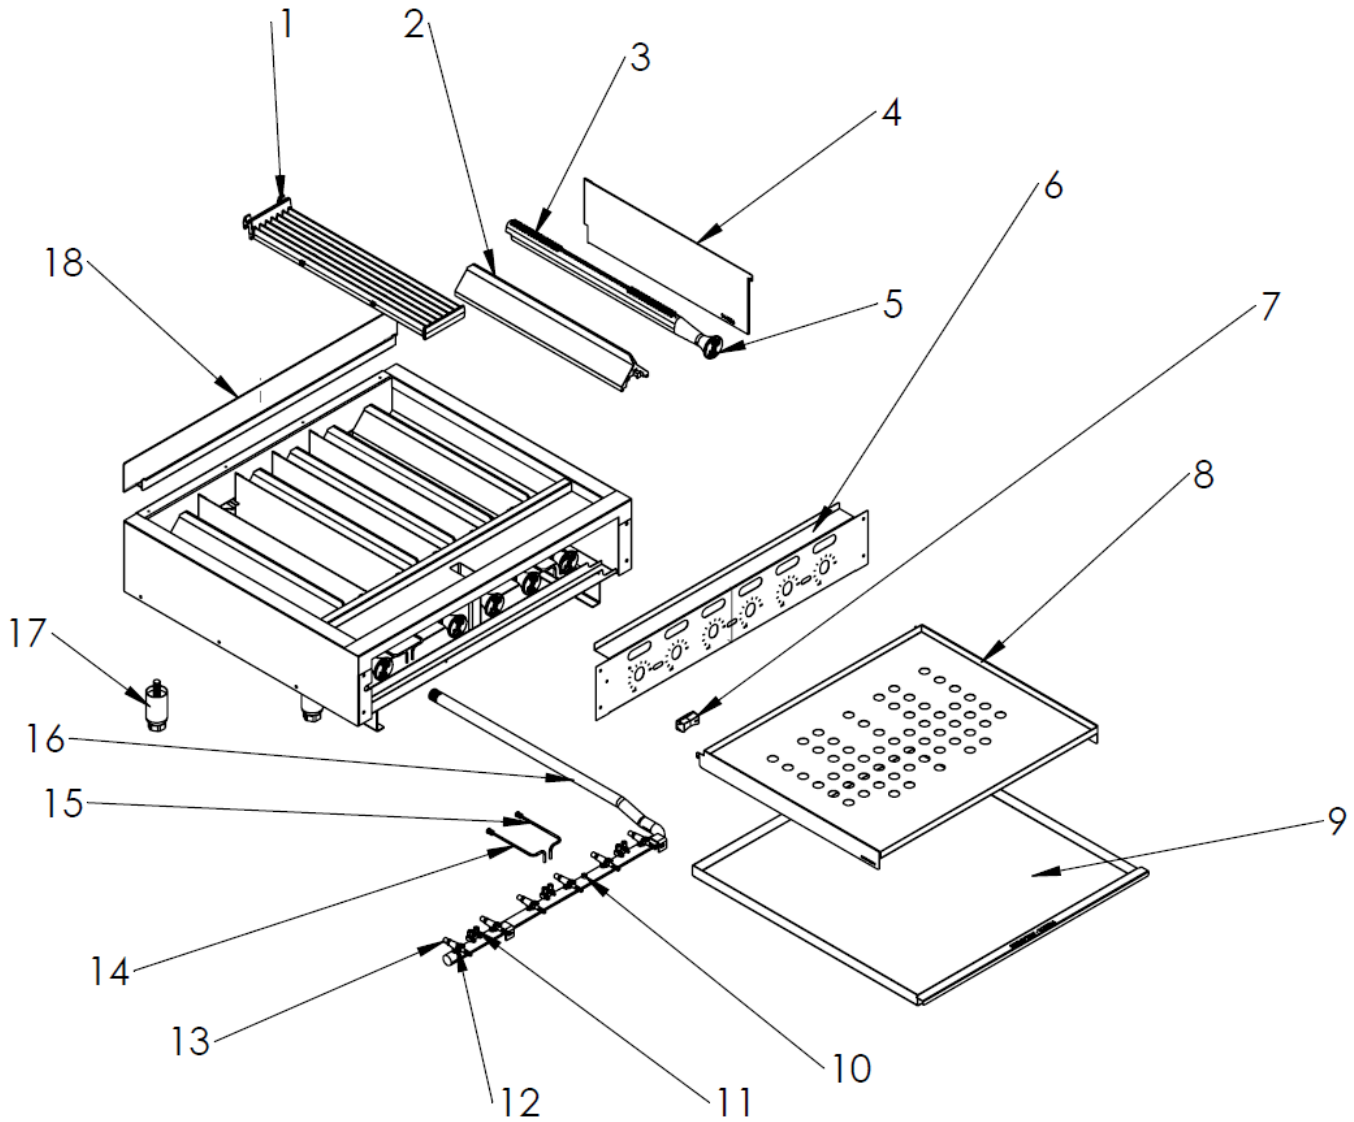

ILLUSTRATION NO.	PART NO.	NAME OF PART	AMOUNT
1.....	00-720971-00024.....	7-Rib Cast Diamond Grate.....	.....AR
2.....	00-410602-00001.....	Cast Radiant.....	.....AR
3.....	00-944300-0000A.....	Burner Assembly (Includes Shutter).....	.....AR
4.....	00-944356-00000.....	Supercharger Plate.....	.....AR
5.....	00-944300-00001.....	Burner Shutter.....	.....AR
6.....	00-944355-00025.....	25 Front Panel.....	.....1
	00-944355-00036.....	36 Front Panel.....	.....1
	00-944355-00048.....	47 Front Panel.....	.....1
	00-944355-00060.....	60 Front Panel.....	.....1