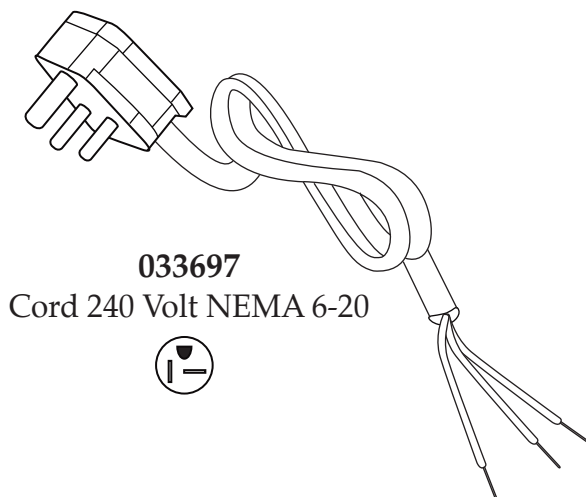

Catalog/Model

WDG300

WFG300

WPG300

Waring Factory Service Center
314 Ella T. Grasso Ave.
Torrington, CT 06790
Tele. 1-800-269-6640
Fax 860-496-9017
www.waringcommercialproducts.com

Illustration #	Part #	Description
29	030054	Screw (2 required)
30	030055	Tension Screw (2 required)
31	030056	Tension Bracket (2 required)
32	029992	Screw (8 required)
33	029993	Spring Washer (8 required)
34	030063	Large Handle Bracket (4 required)
35	030064 030065 030066	Bottom Flat Grill Plate Bottom Ribbed Grill Plate Bottom Half Flat & Half Ribbed Grill Plate
36	029973	Thermostat Bracket (2 required)
37	029974	Washer (4 required)
38	029975	Screw (4 required)
39	029956	Fiber Sleeve (4 required)
40	029957	Plastic Sleeve (4 required)
41	029958	Screw (4 required)
42	029959	Washer (4 required)
43	030067	Bottom Element (2 required)
44	030068	Bottom Element Plate (2 required)
45	029964	Washer (8 required)
46	029963	Spring Washer (8 required)
47	029962	Hex Head Bolt (8 required)
48	029980	Nut (2 required)
49	030069	Bottom Insulation (2 required)
50	030070	Bottom Insulation Plate (2 required)
51	029951	Washer (2 required)
52	029980	Nut (2 required)
53	029985	Screw (4 required)
54	029986	Washer (4 required)
55	030071	Rear Cover with Tension Cover (2 required)

Catalog/Model

WDG300

WFG300

WPG300

Illustration #	Part #	Description
56	030072	Rear Cover Plate with Tension Hole (2 required)
57	030073	Large Handle (2 required)
58	029990	Hex Head Screw (4 required)
59	029991	Nut (4 required)
60	030074	Thermal Cut-off (2 required)
61	030075	Screw (4 required)
62	030076	Lock Washer (4 required)
63	029997	Washer (4 required)
64	029998	Nut (4 required)
65	029999	Washer (4 required)
66	030000	Spring Washer (4 required)
67	030001	Bolt (4 required)
68	013731	Wire Tie (11 required)
69	030077	20" Red Lead
70	030078	17" Red Lead
71	030079	Bottom Housing Plate
72	030006	Screw (8 required)