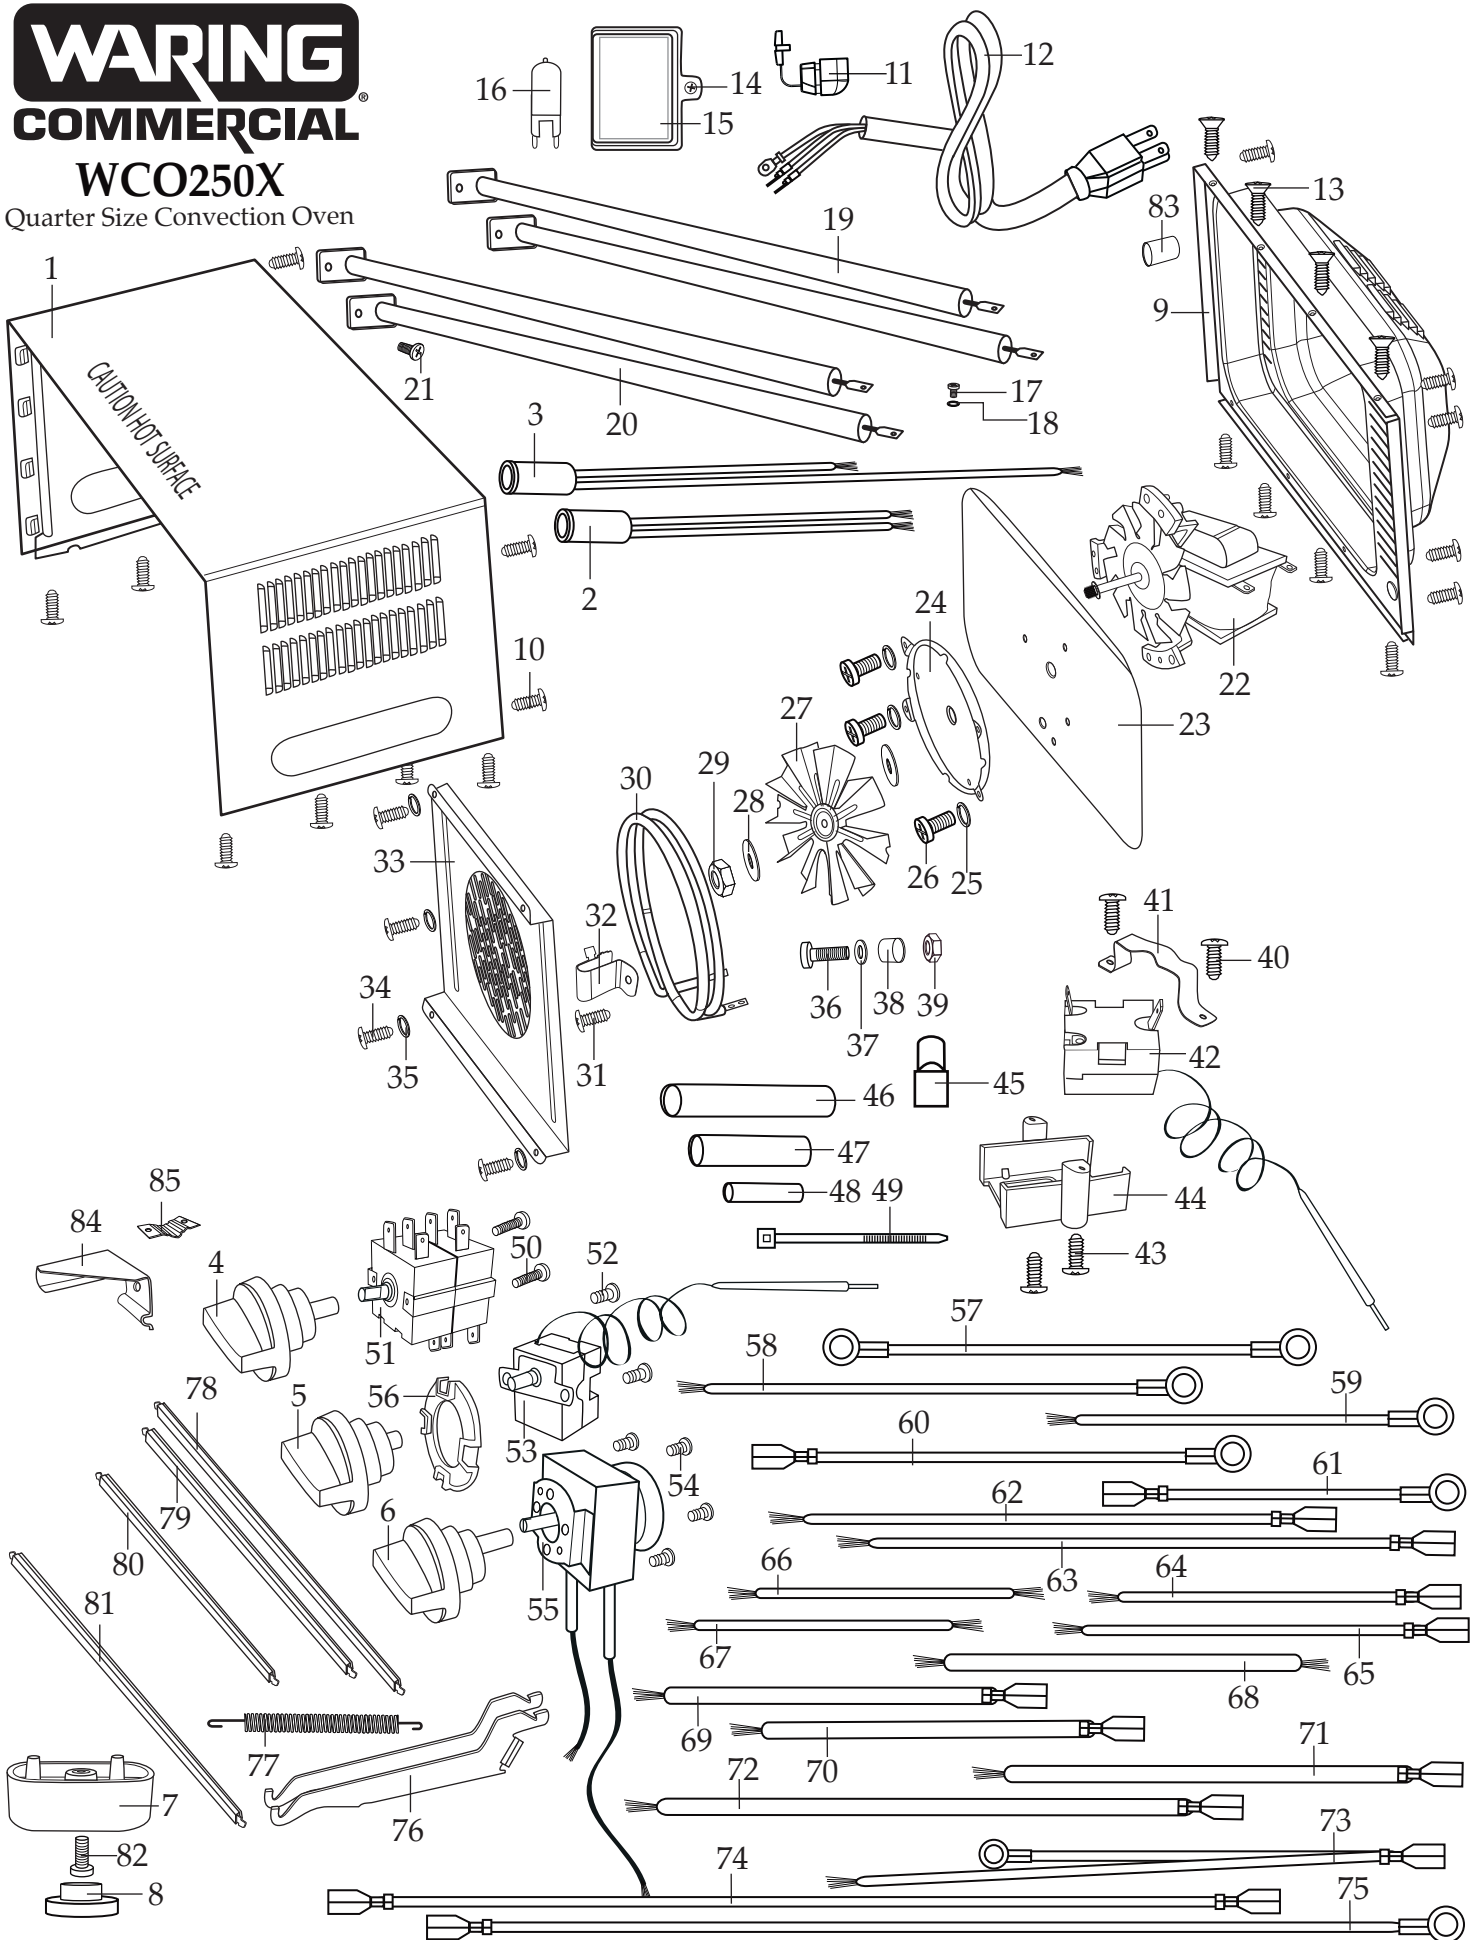

034764
WCO250X Complete Unit
(with tray and wire racks)

WCO250X

Quarter Size Convection Oven

Illustration #	Part #	Description
1	034684	Shell
2	034766	Ready Light (green)
3	034765	Power Light (red)
4	034687	Function Knob
5	034688	Temp Knob
6	034689	Timer Knob
7	034690	Foot Base (4 required)
8	034691	Foot (4 required)
9	034692	Back Cover
10	034693	Screw (16 required)
11	034694	Strain Relief
12	034695	Cord
13	034704	Flat Head Screw (4 required)
14	034696	Light Cover Screw
15	034697	Light Cover
16	034698	Halogen Bulb
17	034699	Screw (leads to elements)
18	034700	Spring Washer (leads to elements)
19	034701	Top Element (2 required <i>have pink ends</i>)
20	034702	Bottom Element (2 required <i>have white ends</i>)
21	034703	Screw (element plate)
22	034706	Motor Assembly
23	034707	Insulated Heat Plate
24	034708	Motor Fan Base
25	034717	Spring Washer (3 required)
26	034705	Screw (3 required)
27	034709	Fan
28	034710	Washer (2 required)
29	034711	Hex Nut
30	034712	Rear Heating Element

Illustration #	Part #	Description
31	034693	Screw
32	034763	Rear Heating Element Bracket (2 required)
33	034713	Motor Fan Screen
34	034714	Screw (4 required)
35	034715	Spring Washer (4 required)
36	034716	Screw
37	024717	Spring Washer
38	034718	Collar
39	034719	Hex Nut
40	034721	ScREW (2 required)
41	034720	Reset Switch Bracket
42	034722	Reset Switch
43	034724	Screw
44	034723	Reset Switch Holder
45	019123	Crimp Connectors (6 required)
46	034725	Large Rubber Sleeve (.375" diameter x 2" length)
47	034726	Medium Rubber Sleeve (.375" diameter x 1.5" length)
48	034727	Small Rubber Sleeve (.25" diameter x 1.25" length)
49	013731	Wire Tie (5 required)
50	034728	Function Switch Screw (2 required)
51	034729	Function Switch
52	034730	Thermostat Screw (2 required)
53	034731	Thermostat
54	034733	Timer Screw (4 required)
55	032941	Timer with Leads
56	034732	Thermostat Gasket
57	034734	9.25" White Lead (2 required)
58	034735	11.75" White Lead (2 required)
59	034736	5.25" White Lead
60	034737	11" Brown Lead