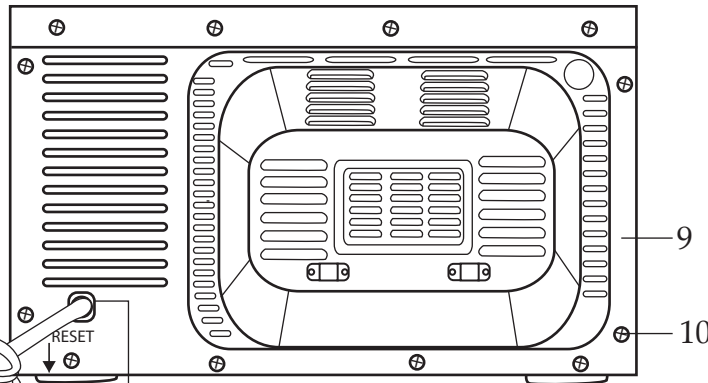

Unit Information

120V – 60Hz – 1700W
.9 Cubic Foot Capacity
Will Accommodate a Quarter Sheet Pan.

WARING COMMERCIAL®

WCO250X Quarter Size Convection Oven

032269
Wire Rack (2 required)

034757
Baking Tray

Back View

034764
WCO250X Complete Unit
(with tray and wire racks)

WCO250X

Quarter Size Convection Oven

Illustration #	Part #	Description
1	034684	Shell
2	034766	Ready Light (green)
3	034765	Power Light (red)
4	034687	Function Knob
5	034688	Temp Knob
6	034689	Timer Knob
7	034690	Foot Base (4 required)
8	034691	Foot (4 required)
9	034692	Back Cover
10	034693	Screw (16 required)
11	034694	Strain Relief
12	034695	Cord
13	034704	Flat Head Screw (4 required)
14	034696	Light Cover Screw
15	034697	Light Cover
16	034698	Halogen Bulb
17	034699	Screw (leads to elements)
18	034700	Spring Washer (leads to elements)
19	034701	Top Element (2 required <i>have pink ends</i>)
20	034702	Bottom Element (2 required <i>have white ends</i>)
21	034703	Screw (element plate)
22	034706	Motor Assembly
23	034707	Insulated Heat Plate
24	034708	Motor Fan Base
25	034717	Spring Washer (3 required)
26	034705	Screw (3 required)
27	034709	Fan
28	034710	Washer (2 required)
29	034711	Hex Nut
30	034712	Rear Heating Element