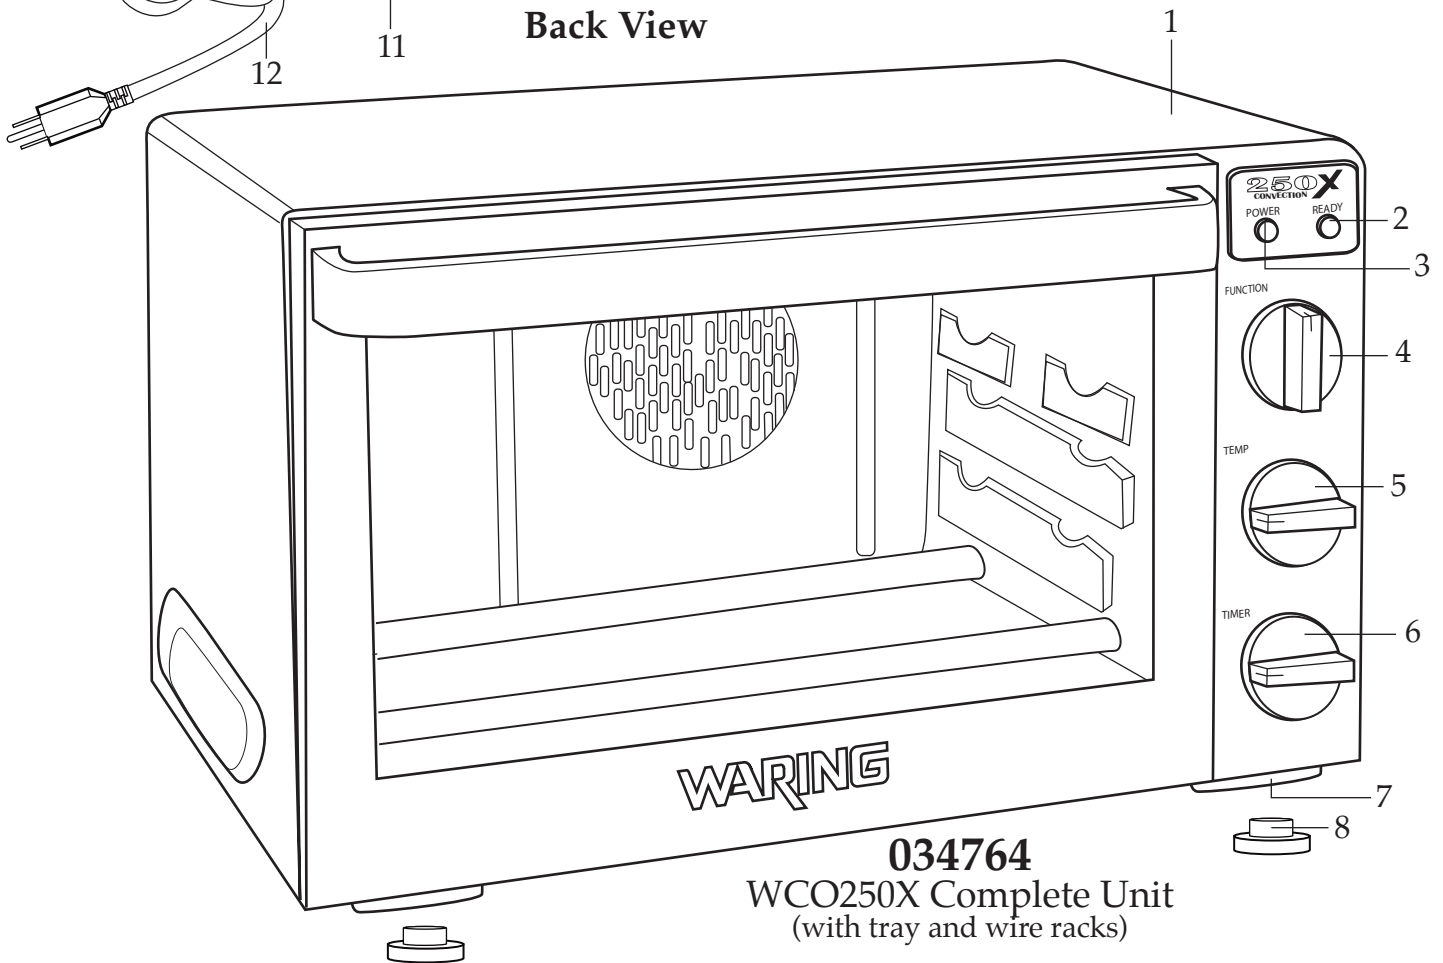

Unit Information

120V – 60Hz – 1700W
.9 Cubic Foot Capacity
Will Accommodate a Quarter Sheet Pan.

WARING COMMERCIAL®

WCO250X Quarter Size Convection Oven

032269
Wire Rack (2 required)

034757
Baking Tray

Back View

034764
WCO250X Complete Unit
(with tray and wire racks)

WCO250X

Quarter Size Convection Oven

Illustration #	Part #	Description
1	034684	Shell
2	034766	Ready Light (green)
3	034765	Power Light (red)
4	034687	Function Knob
5	034688	Temp Knob
6	034689	Timer Knob
7	034690	Foot Base (4 required)
8	034691	Foot (4 required)
9	034692	Back Cover
10	034693	Screw (16 required)
11	034694	Strain Relief
12	034695	Cord
13	034704	Flat Head Screw (4 required)
14	034696	Light Cover Screw
15	034697	Light Cover
16	034698	Halogen Bulb
17	034699	Screw (leads to elements)
18	034700	Spring Washer (leads to elements)
19	034701	Top Element (2 required <i>have pink ends</i>)
20	034702	Bottom Element (2 required <i>have white ends</i>)
21	034703	Screw (element plate)
22	034706	Motor Assembly
23	034707	Insulated Heat Plate
24	034708	Motor Fan Base
25	034717	Spring Washer (3 required)
26	034705	Screw (3 required)
27	034709	Fan
28	034710	Washer (2 required)
29	034711	Hex Nut
30	034712	Rear Heating Element