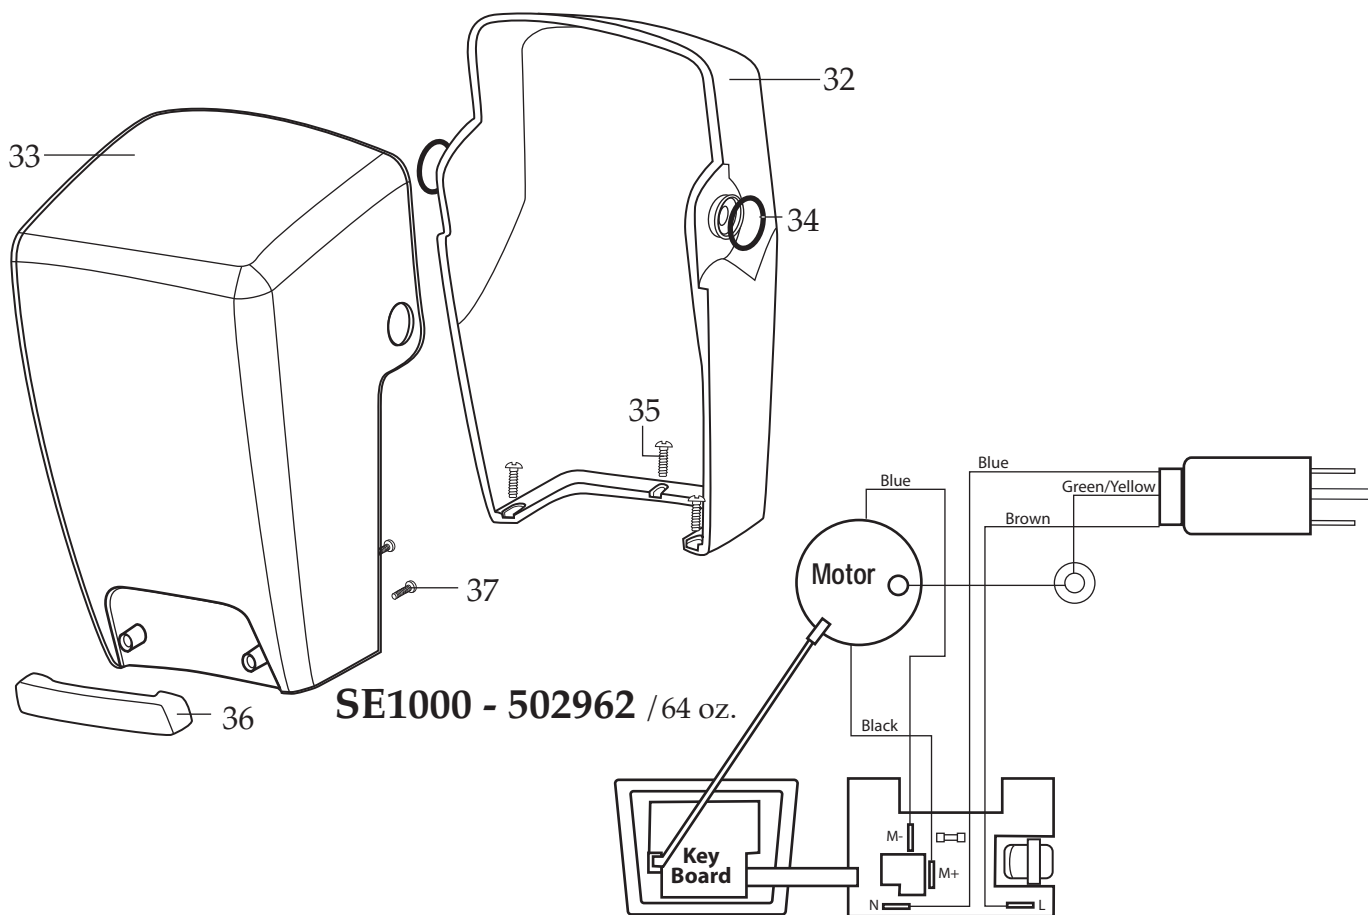

Catalog
MX1300XTX
MX1500XTX

Model
MX1300XT41
MX1500XT42

Waring Factory Service Center
314 Ella T. Grasso Ave.
Torrington, CT 06790
Tele. 1-800-269-6640
Fax 860-496-9017
www.waringproducts.com

Illustration #	Part #	Description
27	028241-09-x	Bottom Housing /black
28	012505	Screw 4 Req.'d
29	026430	Corner Post 4 Req.'d
30	028928	Screw 4 Req.'d
31	503351	MX Coupling Wrench (<i>optional</i>)
32	026432	Inner Enclosure / 64 oz.
33	026433	Outer Enclosure / 64 oz.
34	027447	O Ring 2 Req.'d
35	026461	Screw 3 Req.'d
36	026434	Sound Enclosure Handle
37	012505	Screw 2 Req.'d

Wiring Diagram