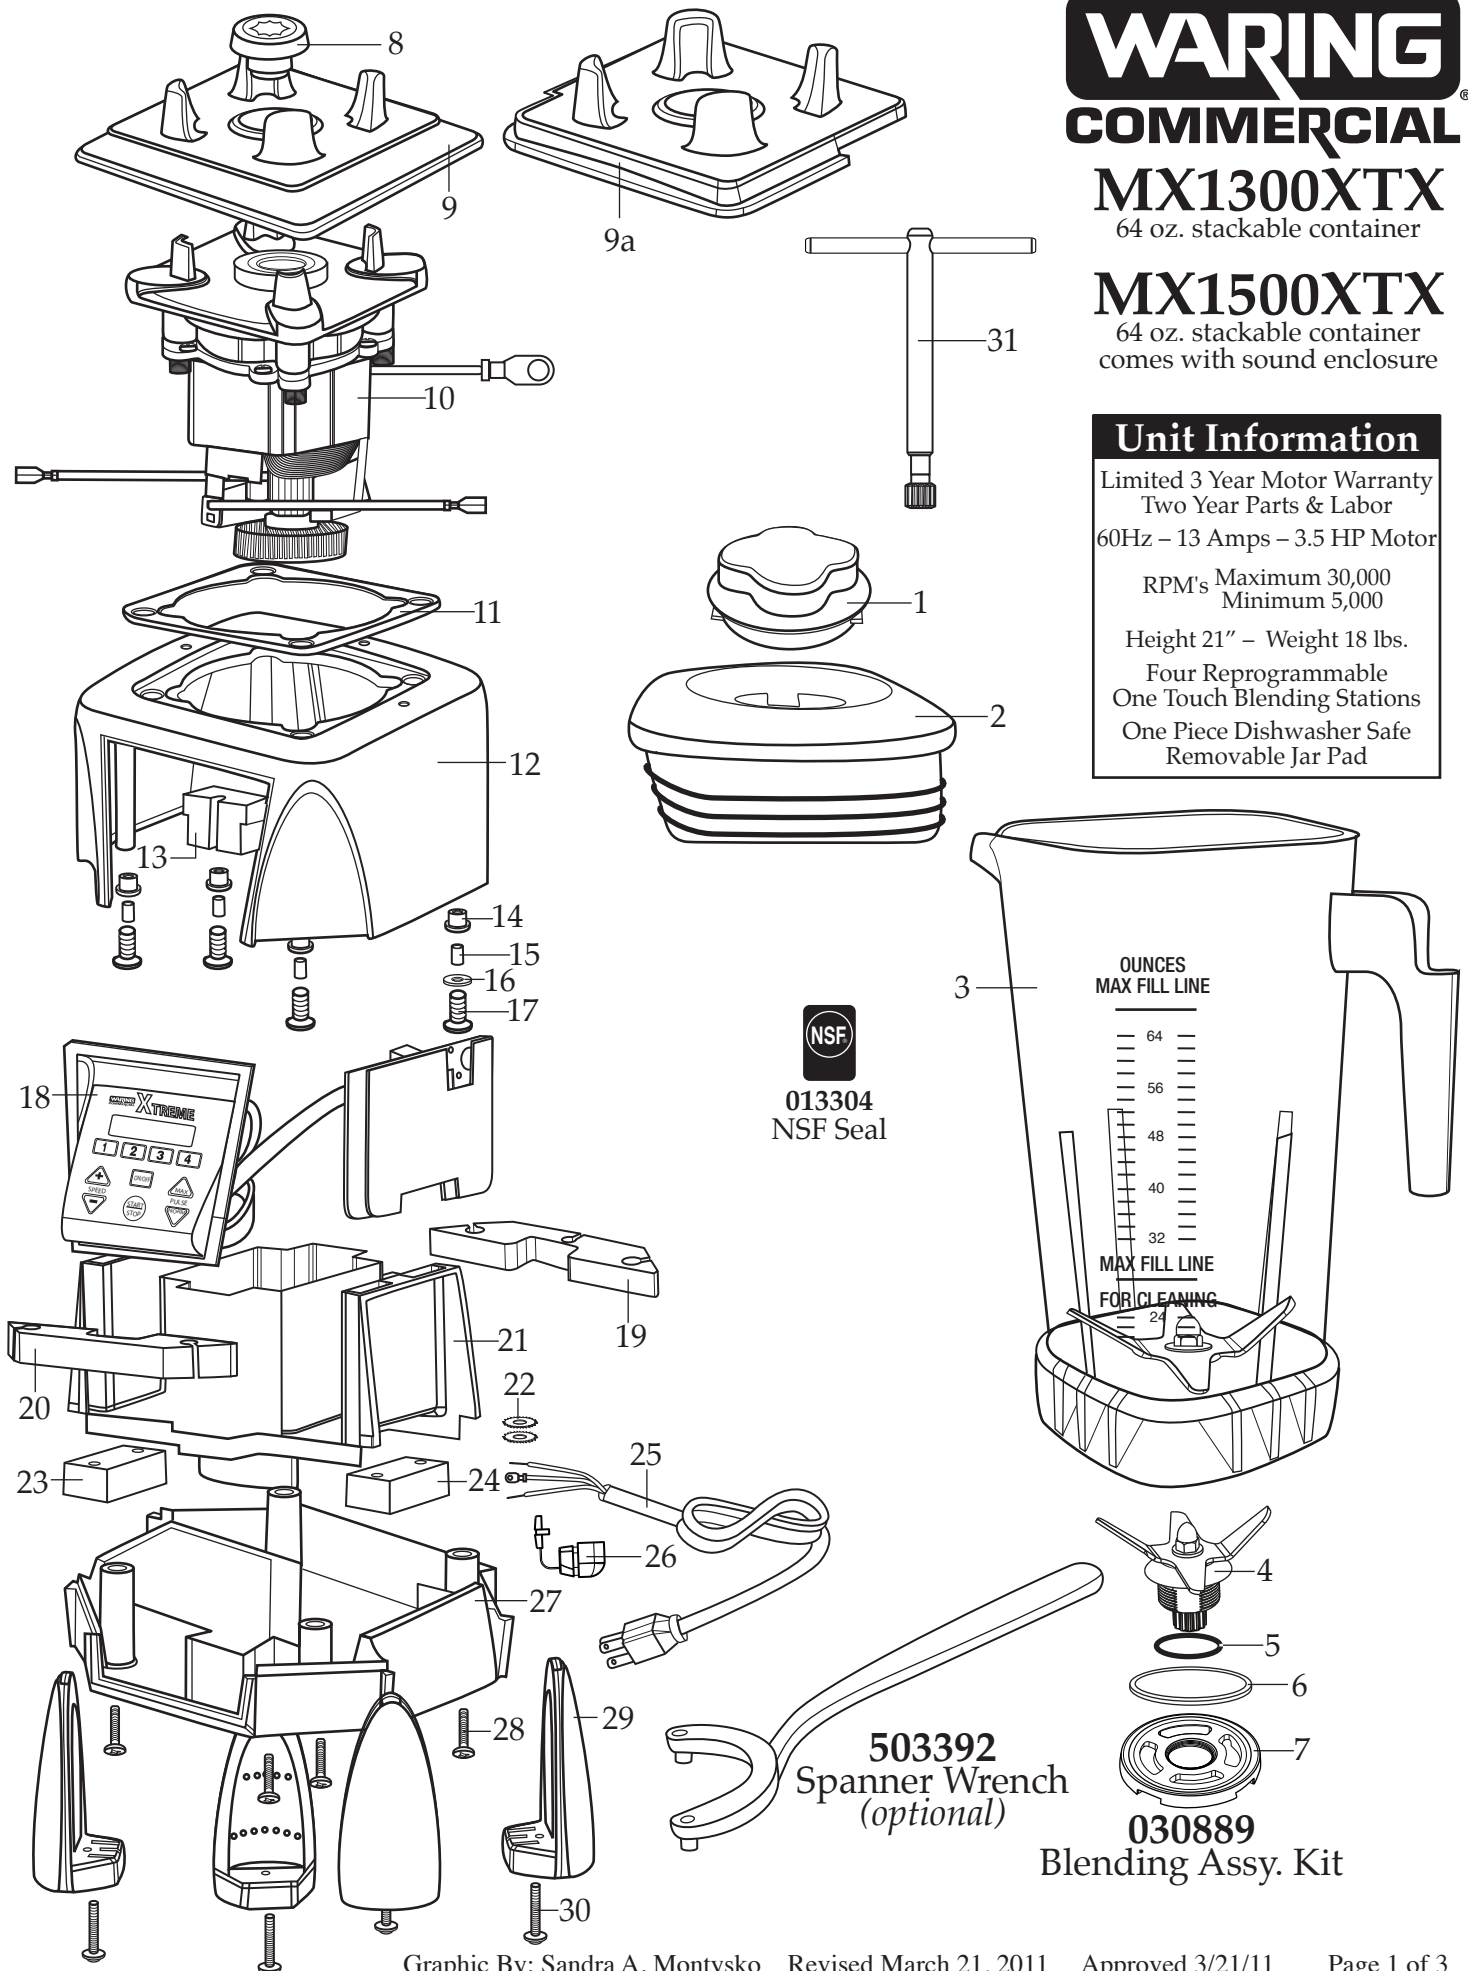

WARING COMMERCIAL

MX1300XTX

64 oz. stackable container

MX1500XTX

64 oz. stackable container
comes with sound enclosure

Unit Information

Limited 3 Year Motor Warranty
Two Year Parts & Labor
60Hz - 13 Amps - 3.5 HP Motor

RPM's Maximum 30,000
Minimum 5,000

Height 21" - Weight 18 lbs.

Four Reprogrammable
One Touch Blending Stations
One Piece Dishwasher Safe
Removable Jar Pad

NSF
013304
NSF Seal

503392
Spanner Wrench
(optional)

Illustration #	Part #	Description
1	026425-E	Jar Lid Cover
2	026424	Jar Lid
3	503326 503398	Jar ONLY /64 oz. stackable Jar with Blending Assy. /64 oz. stackable
4	503397	Blade Assy.
5	024271	Bearing Holder O Ring
6	024268	Nut Gasket
7	029631	Bearing Holder Nut
8	028538	Drive Clutch
9	026442	Jar Pad
9a	026443	Jar Pad /use with sound enclosure
10	028101	Motor
11	026437	Dampening Plate Gasket
12	028032-09	Top Housing /black
13	028541	Motor Foam 2 Req.'d
14	026439	Dampening Plate Bushing 4 Req.'d
15	026453	Dampening Plate Sleeve 4 Req.'d
16	026459	Washer
17	028929	Screw 4 Req.'d
18	028393	Control Panel
19	028248	Housing Foam Baffle /rear
20	028249	Housing Foam Baffle /front
21	028240	Motor Housing
22	002943	Washer 2 Req.'d
23	028247	Bottom Housing Foam Baffle
24	028542	Foam Baffle
25	026925	Cord Set
26	007556	Strain Relief

Wiring Diagram