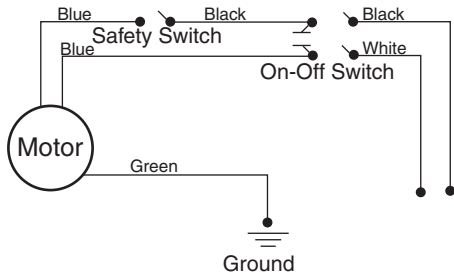

WARING
COMMERCIAL®

JE2000

Unit Information

2.5 Amps.
1/2 HP

Wiring Diagram