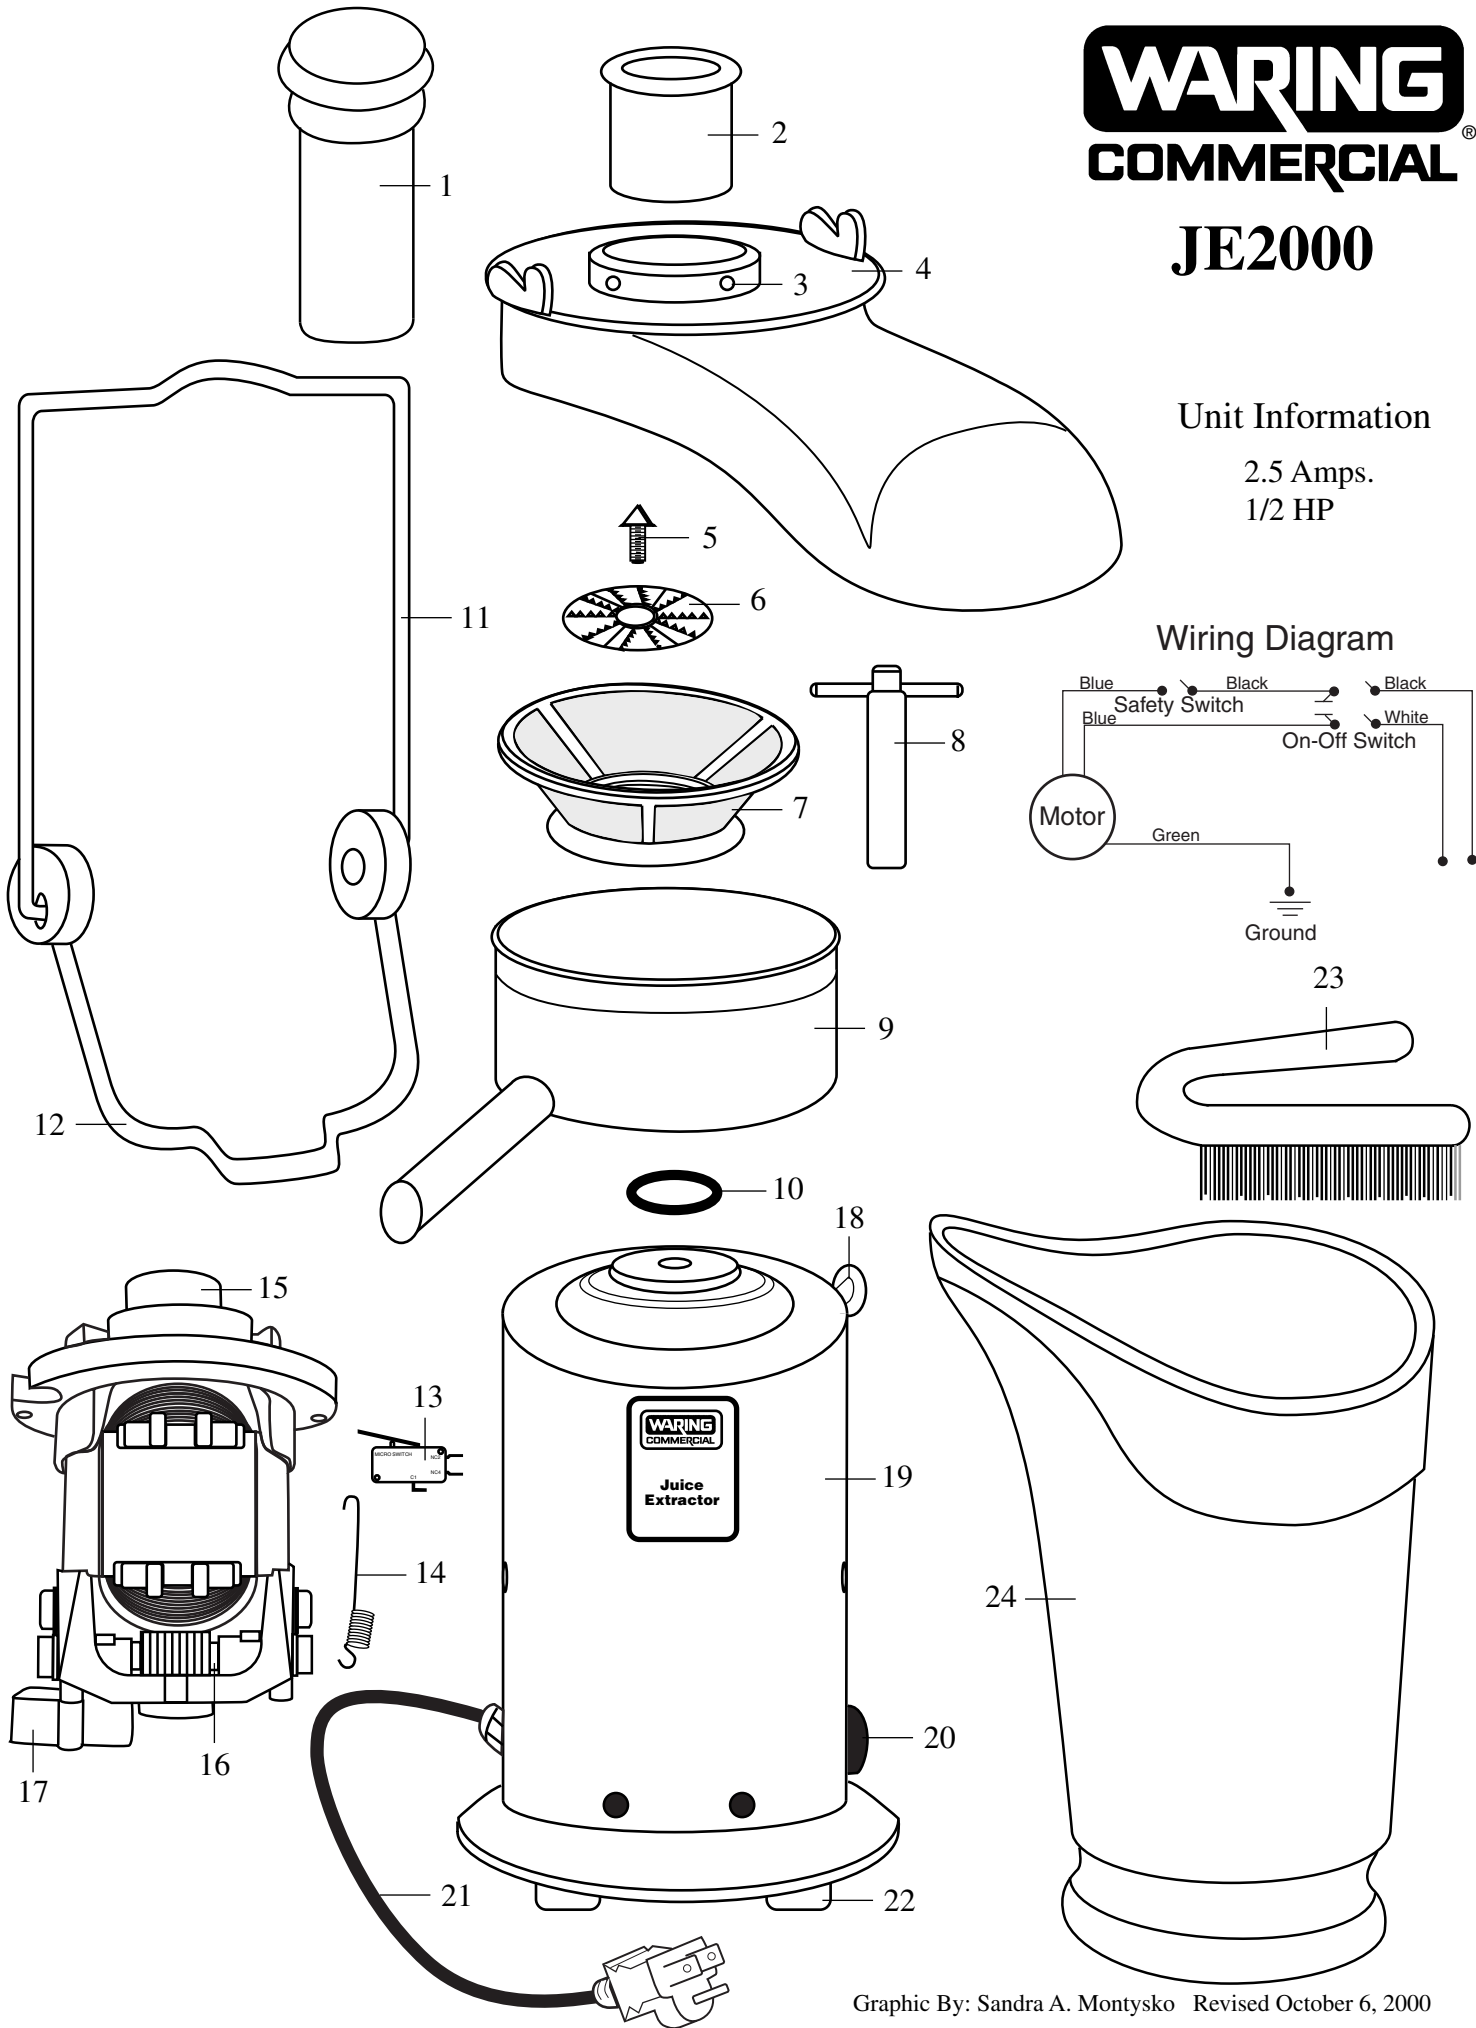

WARING
COMMERCIAL[®]

JE2000

Unit Information

2.5 Amps.
1/2 HP

Wiring Diagram

Catalog

JE2000

Model

31JE54

Illustration#	Part#	Description
1	017974	Plunger Assy.
2	017976	Entry Tube
3	017983	Set Screw 3 Req.'d
4	017972	Cover with Pulp Deflector
5	017977	Shredder Hub Screw
6	017971	Shredder
7	017963	Filter Strainer
8	017978	Tool /shredder hub screw
9	017964	Bowl with Spout
10	017970	O Ring Seal
11	017966	Bar Clamp
12	017987	Locking Toggle
13	017982	Safety Switch
14	017988	Spring /safety switch
15	017980	Motor 1/2 hp
16	017981	Motor Brush 2 Req.'d
17	023530	Capacitor /new 
	019674	Capacitor /old 
18	017967	Lock Stop Button
19	019624	Top Housing for unit with push button switch
	017965	Top Housing for unit with toggle switch
20	019620	Push Button Switch
	017968	Toggle Switch
21	000150W	Cord Set
22	017984	Foot 5 Req.'d
23	017962	Cleaning Brush
24	017973	Pulp Container /one gallon

Items Not Shown

019619 - Strain Relief /push button switch
007556 - Strain Relief /toggle switch
017969 - Boot /toggle switch
019179 - Upper Bearing

013092 - Lower Bearing
018772 - Screen /bottom of unit
017986 - Screw /foot 5 Req.'d