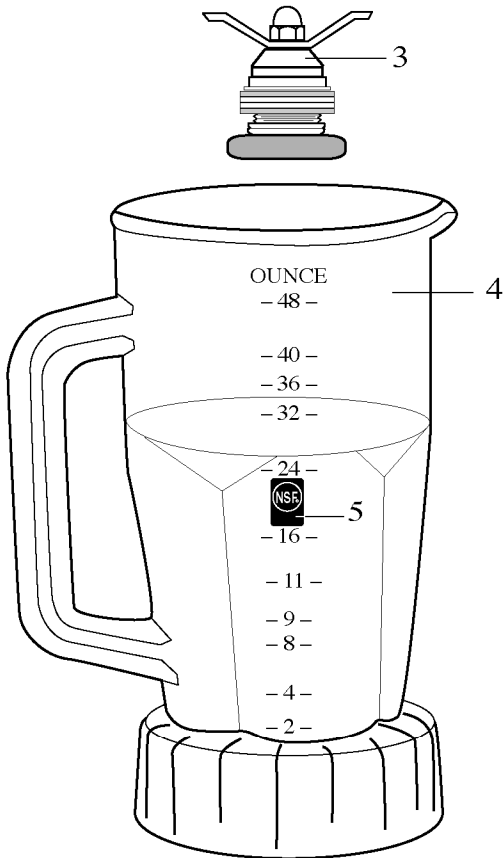

Unit Information
 7.5 Amps.
 22,000 No Load
 1 HP motor

WARING
COMMERCIAL

CCB144
 Coffee Cooler Blender

CCB14C
 Coffee Cooler Blender /CSA

CBR48
 Baskin Robbins Blender

CBRC48
 Baskin Robbins Blender /CSA

WCB48
 Cappuccino Cooler Blender /Curtis

These Units Are No Longer In Production

502589
 Container with Blending Assy.

501832
 Blending Assy. Parts

Catalog	Model
CCB144	37BL60
CCB14C	37BL95
CBR48	38BL12
CBRC48	38BL21
WCB48	38BL35

Illustration #	Part #	Description
1	011700	Center Lid
2	013442	Outer Lid /vinyl
3	501832	Blending Assy.
4	019560	Container /48 oz. polycarbonate
5	013304	NSF Seal
6	502240	Blade and Shaft Assy.
7	002903	Washer /fairprene
8	501752	Bearing Holder
9	009724	Washer /nylon
10	003537	Washer /stainless steel
11	003509	Washer /neoprene (rubber)
12	009780	Hex Nut
13	003526	Washer /phenolic
14	006937	Washer /stainless steel
15	003138	Coupling (wagon wheel)
16	018999	Coupling
17	003507	Washer
18	017777	Cushion Ring
19	007558	Screw 4 Req.'d
20	015377	Top Housing /black
21	012698	Switch /toggle
22	014603	Locking Ring
23	014604	Washer
24	016236	Hex Nut
25	019937	Housing Seal
26	701191	Motor for CCB144, CBR48, WCB48
	701718	Motor for CCB14C, CBRC48
27	013365	Baffle
28	009051	Wire Nut 2 Req.'d for CCB144, CBR48, WCB48
	012409	Crimp Connector 2 Req.'d for CCB14C, CBRC48
29	002436	Screw
30	002943	Washer

Illustration #	Part #	Description
31	501658	Lead /green-yellow
32	500455	Lead Assy. with Diode (003262)
33	500830	Cord
34	007556	Strain Relief
35	008324	Gasket
36	014012	Bottom Housing
37	017239	Screw (sems) 4 Req.'d
38	004090	Foot 4 Req.'d
39	003553	Top End Bell
40	007557	Screw 2 Req.'d
41	500584	Field for CCB144, CBR48, WCB48
	500714	Field for CCB14C, CBRC48
42	012369	Nut 2 Req.'d
43	500828	Armature
44	013368	Bottom End Bell
45	003555	Brush and Spring 2 Req.'d