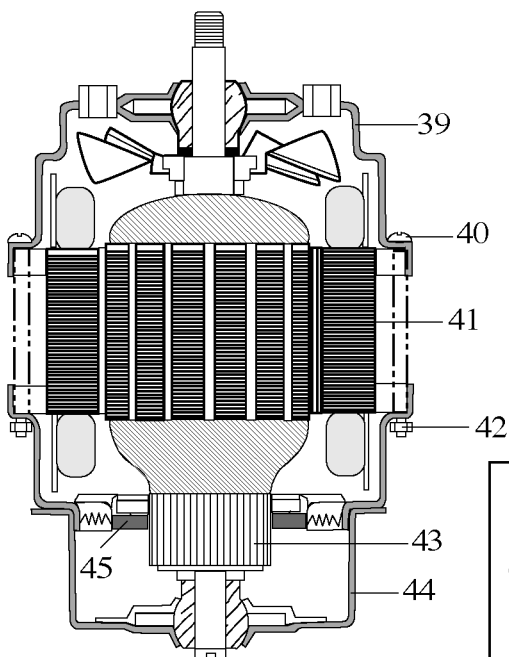

These Units Are No Longer In Production

502589
 Container with Blending Assy.

501832
 Blending Assy. Parts

Catalog	Model
CCB144	37BL60
CCB14C	37BL95
CBR48	38BL12
CBRC48	38BL21
WCB48	38BL35

Illustration #	Part #	Description
1	011700	Center Lid
2	013442	Outer Lid /vinyl
3	501832	Blending Assy.
4	019560	Container /48 oz. polycarbonate
5	013304	NSF Seal
6	502240	Blade and Shaft Assy.
7	002903	Washer /fairprene
8	501752	Bearing Holder
9	009724	Washer /nylon
10	003537	Washer /stainless steel
11	003509	Washer /neoprene (rubber)
12	009780	Hex Nut
13	003526	Washer /phenolic
14	006937	Washer /stainless steel
15	003138	Coupling (wagon wheel)
16	018999	Coupling
17	003507	Washer
18	017777	Cushion Ring
19	007558	Screw 4 Req.'d
20	015377	Top Housing /black
21	012698	Switch /toggle
22	014603	Locking Ring
23	014604	Washer
24	016236	Hex Nut
25	019937	Housing Seal
26	701191	Motor for CCB144, CBR48, WCB48
	701718	Motor for CCB14C, CBRC48
27	013365	Baffle
28	009051	Wire Nut 2 Req.'d for CCB144, CBR48, WCB48
	012409	Crimp Connector 2 Req.'d for CCB14C, CBRC48
29	002436	Screw
30	002943	Washer

Illustration #	Part #	Description
31	501658	Lead /green-yellow
32	500455	Lead Assy. with Diode (003262)
33	500830	Cord
34	007556	Strain Relief
35	008324	Gasket
36	014012	Bottom Housing
37	017239	Screw (sems) 4 Req.'d
38	004090	Foot 4 Req.'d
39	003553	Top End Bell
40	007557	Screw 2 Req.'d
41	500584	Field for CCB144, CBR48, WCB48
	500714	Field for CCB14C, CBRC48
42	012369	Nut 2 Req.'d
43	500828	Armature
44	013368	Bottom End Bell
45	003555	Brush and Spring 2 Req.'d