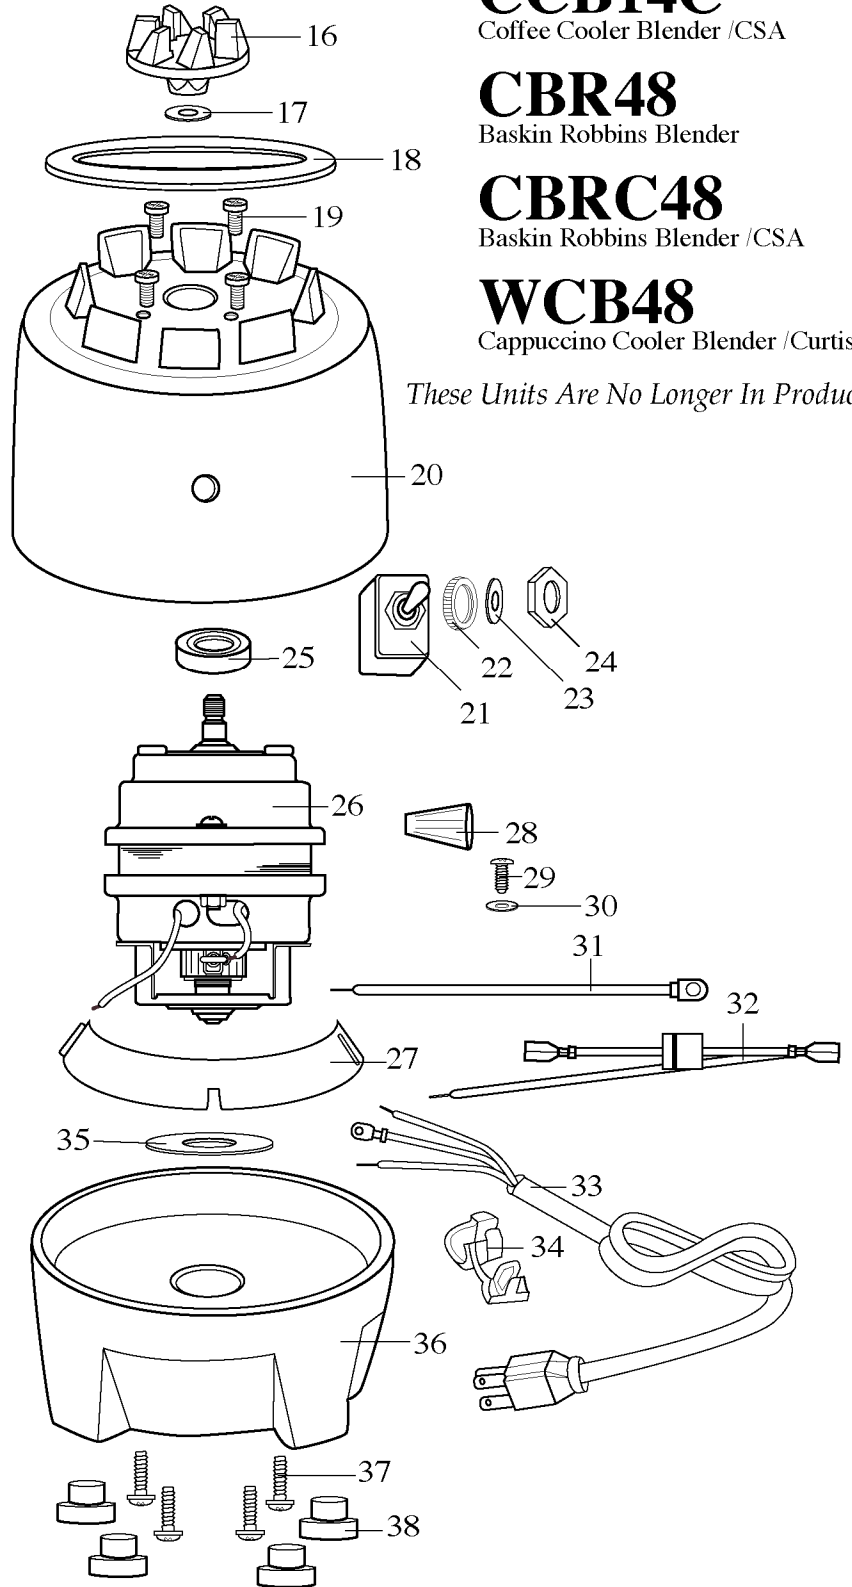

Unit Information
 7.5 Amps.
 22,000 No Load
 1 HP motor

WARING
COMMERCIAL

CCB144
 Coffee Cooler Blender

CCB14C
 Coffee Cooler Blender /CSA

CBR48
 Baskin Robbins Blender

CBRC48
 Baskin Robbins Blender /CSA

WCB48
 Cappuccino Cooler Blender /Curtis

These Units Are No Longer In Production

502589
 Container with Blending Assy.

501832
 Blending Assy. Parts

Catalog	Model
CCB144	37BL60
CCB14C	37BL95
CBR48	38BL12
CBRC48	38BL21
WCB48	38BL35

Illustration #	Part #	Description
1	011700	Center Lid
2	013442	Outer Lid /vinyl
3	501832	Blending Assy.
4	019560	Container /48 oz. polycarbonate
5	013304	NSF Seal
6	502240	Blade and Shaft Assy.
7	002903	Washer /fairprene
8	501752	Bearing Holder
9	009724	Washer /nylon
10	003537	Washer /stainless steel
11	003509	Washer /neoprene (rubber)
12	009780	Hex Nut
13	003526	Washer /phenolic
14	006937	Washer /stainless steel
15	003138	Coupling (wagon wheel)
16	018999	Coupling
17	003507	Washer
18	017777	Cushion Ring
19	007558	Screw 4 Req.'d
20	015377	Top Housing /black
21	012698	Switch /toggle
22	014603	Locking Ring
23	014604	Washer
24	016236	Hex Nut
25	019937	Housing Seal
26	701191	Motor for CCB144, CBR48, WCB48
	701718	Motor for CCB14C, CBRC48
27	013365	Baffle
28	009051	Wire Nut 2 Req.'d for CCB144, CBR48, WCB48
	012409	Crimp Connector 2 Req.'d for CCB14C, CBRC48
29	002436	Screw
30	002943	Washer

Illustration #	Part #	Description
31	501658	Lead /green-yellow
32	500455	Lead Assy. with Diode (003262)
33	500830	Cord
34	007556	Strain Relief
35	008324	Gasket
36	014012	Bottom Housing
37	017239	Screw (sems) 4 Req.'d
38	004090	Foot 4 Req.'d
39	003553	Top End Bell
40	007557	Screw 2 Req.'d
41	500584	Field for CCB144, CBR48, WCB48
	500714	Field for CCB14C, CBRC48
42	012369	Nut 2 Req.'d
43	500828	Armature
44	013368	Bottom End Bell
45	003555	Brush and Spring 2 Req.'d

Items Not Shown

- 018543 - Name Plate for CCB144, CCB14C
- 018719 - Name Plate for CBR48, CBRC48
- 018950 - Name Plate for WCB48
- 013963 - Bottom Housing Screen for CCB14C, CBRC48