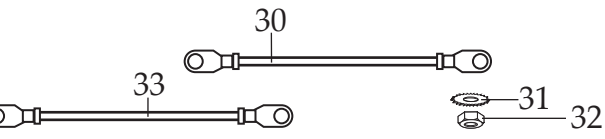

# WARING COMMERCIAL

7015N / NSF Approved

7015 (discontinued)

7015C / CSA (discontinued)

**500664**  
2 Piece Lid

**014620**  
Name Plate

**503216** (current production)  
**501429** (older units)  
Container with Blending Assy.  
NSF Approved

**Catalog#**

7015N  
 7015 (discontinued)  
 7015C (discontinued)

**Model**

51BL34 or 36BL56  
 34BL85  
 34BL83

<b>Illustration #</b>	<b>Part #</b>	<b>Description</b>
1	011700	Center Lid
2	013442	Outer Lid / vinyl
3	503161	Blade Assy.
4	503159	Bearing Holder
5	009724	Washer / nylon
6	003537	Washer / stainless steel
7	003509	Washer / neoprene (rubber)
8	014549	Container / 48 oz.
9	013304	NSF Seal Label
10	015055	Container Adapter
11	009780	Hex Nut / left handed thread
12	003526	Washer / phenolic
13	006937	Washer / stainless steel
14	018754	Coupling
15	003137-09	Jar Pad 4 Req.'d
16	007967	Jar Pad Stud 4 Req.'d
17	007509	Drive Coupling
18	017289	Plated Top Cover
19	012752	Seal 4 Req.'d
20	012751	Spacer 4 Req.'d
21	003563	Baffle
22	015165	Whizlock Nut 4 Req.'d
23	018594	Housing Seal
24	014599	Base / painted
25	014602	Toggle Switch / DP 3 position
26	014601	Toggle Switch / SP 3 position
27	014604	Washer 2 Req.'d
28	014603	Locking Ring 2 Req.'d
29	012703	Switch Seal (boot) 2 Req.'d
30	501044	Lead / green
31	002943	Washer
32	002944	Hex Nut
33	501912	Lead / yellow-green
34	501045	Indicator Light
35	012760	Push Nut
36	503000	Motor

### Model

51BL34 or 36BL56  
34BL85  
34BL83

Illustration #	Part #	Description
37	014611	Screw
38	012898	Washer / stainless steel
43	001856	Kep Nut
40	014798	Lock Washer
41	501112	Timer
42	010955	Washer
43	015097	Hex Nut
44	013659	Sems 2 Req.'d
45	002943	Washer 2 Req.'d
46	013731	Cable Tie 2 Req.'d
47	501111	Cord Set
48	012369	Kep Nut
49	014553	Cable Clamp
50	007558	Screw
51	015280	Eyelet
52	501363	Bottom Plate with Screen
53	002881	Kep Nut
54	013270	Screw
55	002891	Foot 3 Req.'d
56	003569	Screw 3 Req.'d
57	016211	Foot Plug 3 Req.'d