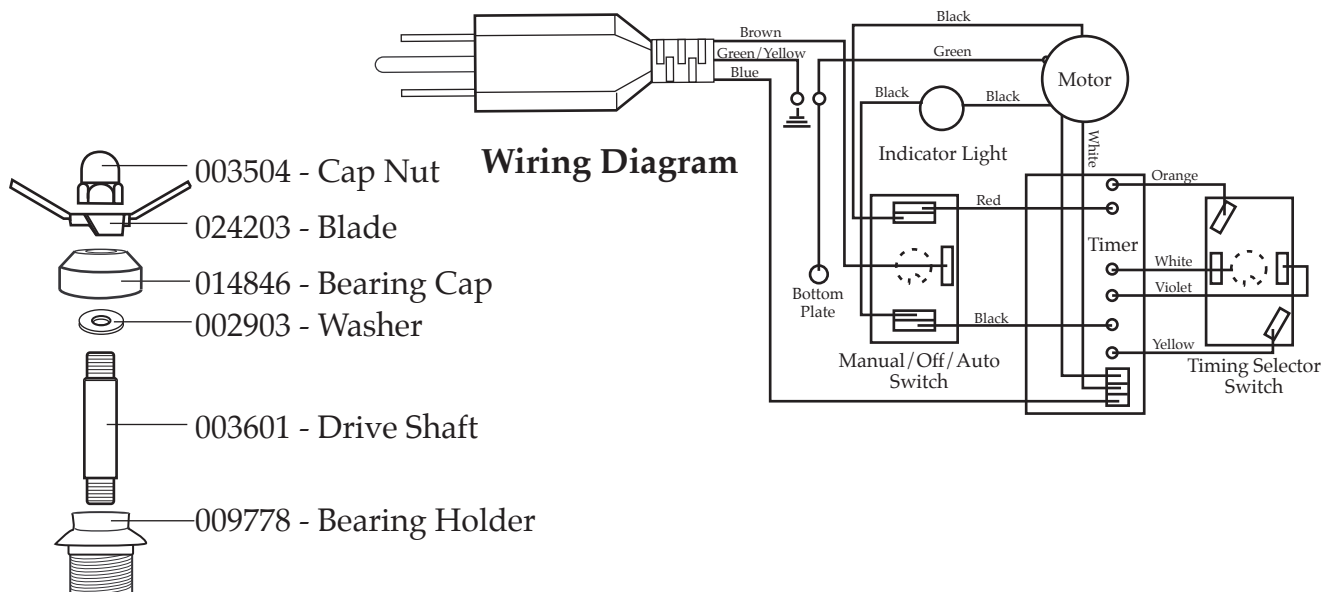

### Model

51BL34 or 36BL56  
34BL85  
34BL83

Illustration #	Part #	Description
37	014611	Screw
38	012898	Washer / stainless steel
43	001856	Kep Nut
40	014798	Lock Washer
41	501112	Timer
42	010955	Washer
43	015097	Hex Nut
44	013659	Sems 2 Req.'d
45	002943	Washer 2 Req.'d
46	013731	Cable Tie 2 Req.'d
47	501111	Cord Set
48	012369	Kep Nut
49	014553	Cable Clamp
50	007558	Screw
51	015280	Eyelet
52	501363	Bottom Plate with Screen
53	002881	Kep Nut
54	013270	Screw
55	002891	Foot 3 Req.'d
56	003569	Screw 3 Req.'d
57	016211	Foot Plug 3 Req.'d