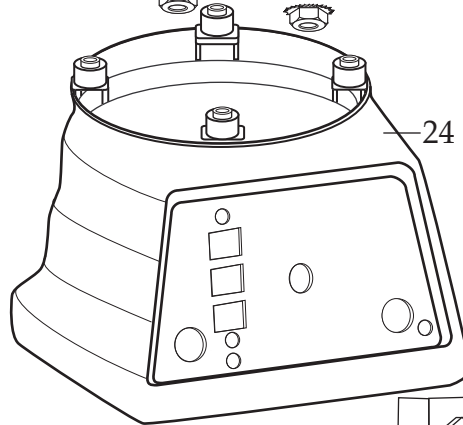

# WARING COMMERCIAL

7015N / NSF Approved

7015 (discontinued)

7015C / CSA (discontinued)

**500664**  
2 Piece Lid

**014620**  
Name Plate

**503216** (current production)  
**501429** (older units)  
Container with Blending Assy.  
NSF Approved

**Catalog#**

7015N  
 7015 (discontinued)  
 7015C (discontinued)

**Model**

51BL34 or 36BL56  
 34BL85  
 34BL83

<b>Illustration #</b>	<b>Part #</b>	<b>Description</b>
1	011700	Center Lid
2	013442	Outer Lid / vinyl
3	503161	Blade Assy.
4	503159	Bearing Holder
5	009724	Washer / nylon
6	003537	Washer / stainless steel
7	003509	Washer / neoprene (rubber)
8	014549	Container / 48 oz.
9	013304	NSF Seal Label
10	015055	Container Adapter
11	009780	Hex Nut / left handed thread
12	003526	Washer / phenolic
13	006937	Washer / stainless steel
14	018754	Coupling
15	003137-09	Jar Pad 4 Req.'d
16	007967	Jar Pad Stud 4 Req.'d
17	007509	Drive Coupling
18	017289	Plated Top Cover
19	012752	Seal 4 Req.'d
20	012751	Spacer 4 Req.'d
21	003563	Baffle
22	015165	Whizlock Nut 4 Req.'d
23	018594	Housing Seal
24	014599	Base / painted
25	014602	Toggle Switch / DP 3 position
26	014601	Toggle Switch / SP 3 position
27	014604	Washer 2 Req.'d
28	014603	Locking Ring 2 Req.'d
29	012703	Switch Seal (boot) 2 Req.'d
30	501044	Lead / green
31	002943	Washer
32	002944	Hex Nut
33	501912	Lead / yellow-green
34	501045	Indicator Light
35	012760	Push Nut
36	503000	Motor

### Model

51BL34 or 36BL56  
34BL85  
34BL83

Illustration #	Part #	Description
37	014611	Screw
38	012898	Washer / stainless steel
43	001856	Kep Nut
40	014798	Lock Washer
41	501112	Timer
42	010955	Washer
43	015097	Hex Nut
44	013659	Sems 2 Req.'d
45	002943	Washer 2 Req.'d
46	013731	Cable Tie 2 Req.'d
47	501111	Cord Set
48	012369	Kep Nut
49	014553	Cable Clamp
50	007558	Screw
51	015280	Eyelet
52	501363	Bottom Plate with Screen
53	002881	Kep Nut
54	013270	Screw
55	002891	Foot 3 Req.'d
56	003569	Screw 3 Req.'d
57	016211	Foot Plug 3 Req.'d