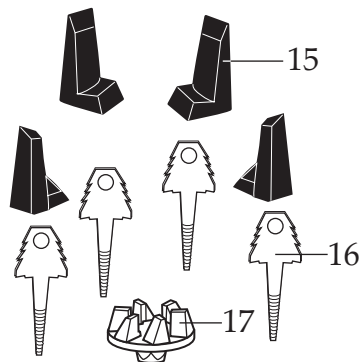

# WARING COMMERCIAL

7015N / NSF Approved

7015 (discontinued)

7015C / CSA (discontinued)

**500664**  
2 Piece Lid

**014620**  
Name Plate

**503216** (current production)  
**501429** (older units)  
Container with Blending Assy.  
NSF Approved

**Catalog#**

7015N  
 7015 (discontinued)  
 7015C (discontinued)

**Model**

51BL34 or 36BL56  
 34BL85  
 34BL83

<b>Illustration #</b>	<b>Part #</b>	<b>Description</b>
1	011700	Center Lid
2	013442	Outer Lid / vinyl
3	503161	Blade Assy.
4	503159	Bearing Holder
5	009724	Washer / nylon
6	003537	Washer / stainless steel
7	003509	Washer / neoprene (rubber)
8	014549	Container / 48 oz.
9	013304	NSF Seal Label
10	015055	Container Adapter
11	009780	Hex Nut / left handed thread
12	003526	Washer / phenolic
13	006937	Washer / stainless steel
14	018754	Coupling
15	003137-09	Jar Pad 4 Req.'d
16	007967	Jar Pad Stud 4 Req.'d
17	007509	Drive Coupling
18	017289	Plated Top Cover
19	012752	Seal 4 Req.'d
20	012751	Spacer 4 Req.'d
21	003563	Baffle
22	015165	Whizlock Nut 4 Req.'d
23	018594	Housing Seal
24	014599	Base / painted
25	014602	Toggle Switch / DP 3 position
26	014601	Toggle Switch / SP 3 position
27	014604	Washer 2 Req.'d
28	014603	Locking Ring 2 Req.'d
29	012703	Switch Seal (boot) 2 Req.'d
30	501044	Lead / green
31	002943	Washer
32	002944	Hex Nut
33	501912	Lead / yellow-green
34	501045	Indicator Light
35	012760	Push Nut
36	503000	Motor

### Model

51BL34 or 36BL56  
34BL85  
34BL83

Illustration #	Part #	Description
37	014611	Screw
38	012898	Washer / stainless steel
43	001856	Kep Nut
40	014798	Lock Washer
41	501112	Timer
42	010955	Washer
43	015097	Hex Nut
44	013659	Sems 2 Req.'d
45	002943	Washer 2 Req.'d
46	013731	Cable Tie 2 Req.'d
47	501111	Cord Set
48	012369	Kep Nut
49	014553	Cable Clamp
50	007558	Screw
51	015280	Eyelet
52	501363	Bottom Plate with Screen
53	002881	Kep Nut
54	013270	Screw
55	002891	Foot 3 Req.'d
56	003569	Screw 3 Req.'d
57	016211	Foot Plug 3 Req.'d