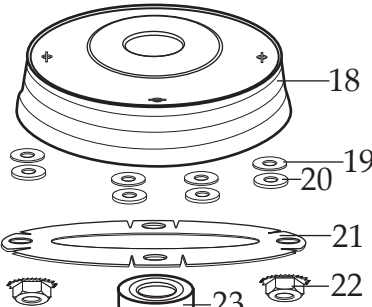

# WARING COMMERCIAL

7015N / NSF Approved

7015 (discontinued)

7015C / CSA (discontinued)

**500664**  
2 Piece Lid

**014620**  
Name Plate

**503216** (current production)  
**501429** (older units)  
Container with Blending Assy.  
NSF Approved

**Catalog#**

7015N  
 7015 (discontinued)  
 7015C (discontinued)

**Model**

51BL34 or 36BL56  
 34BL85  
 34BL83

<b>Illustration #</b>	<b>Part #</b>	<b>Description</b>
1	011700	Center Lid
2	013442	Outer Lid / vinyl
3	503161	Blade Assy.
4	503159	Bearing Holder
5	009724	Washer / nylon
6	003537	Washer / stainless steel
7	003509	Washer / neoprene (rubber)
8	014549	Container / 48 oz.
9	013304	NSF Seal Label
10	015055	Container Adapter
11	009780	Hex Nut / left handed thread
12	003526	Washer / phenolic
13	006937	Washer / stainless steel
14	018754	Coupling
15	003137-09	Jar Pad 4 Req.'d
16	007967	Jar Pad Stud 4 Req.'d
17	007509	Drive Coupling
18	017289	Plated Top Cover
19	012752	Seal 4 Req.'d
20	012751	Spacer 4 Req.'d
21	003563	Baffle
22	015165	Whizlock Nut 4 Req.'d
23	018594	Housing Seal
24	014599	Base / painted
25	014602	Toggle Switch / DP 3 position
26	014601	Toggle Switch / SP 3 position
27	014604	Washer 2 Req.'d
28	014603	Locking Ring 2 Req.'d
29	012703	Switch Seal (boot) 2 Req.'d
30	501044	Lead / green
31	002943	Washer
32	002944	Hex Nut
33	501912	Lead / yellow-green
34	501045	Indicator Light
35	012760	Push Nut
36	503000	Motor

### Model

51BL34 or 36BL56  
34BL85  
34BL83

Illustration #	Part #	Description
37	014611	Screw
38	012898	Washer / stainless steel
43	001856	Kep Nut
40	014798	Lock Washer
41	501112	Timer
42	010955	Washer
43	015097	Hex Nut
44	013659	Sems 2 Req.'d
45	002943	Washer 2 Req.'d
46	013731	Cable Tie 2 Req.'d
47	501111	Cord Set
48	012369	Kep Nut
49	014553	Cable Clamp
50	007558	Screw
51	015280	Eyelet
52	501363	Bottom Plate with Screen
53	002881	Kep Nut
54	013270	Screw
55	002891	Foot 3 Req.'d
56	003569	Screw 3 Req.'d
57	016211	Foot Plug 3 Req.'d