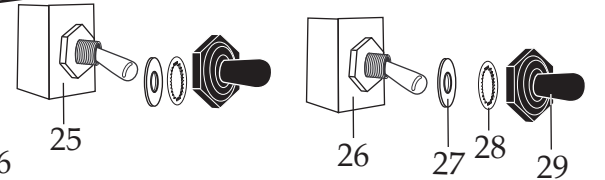

# WARING COMMERCIAL

7015N / NSF Approved

7015 (discontinued)

7015C / CSA (discontinued)

**500664**  
2 Piece Lid

**014620**  
Name Plate

**503216** (current production)  
**501429** (older units)  
Container with Blending Assy.  
NSF Approved

**Catalog#**

7015N  
 7015 (discontinued)  
 7015C (discontinued)

**Model**

51BL34 or 36BL56  
 34BL85  
 34BL83

<b>Illustration #</b>	<b>Part #</b>	<b>Description</b>
1	011700	Center Lid
2	013442	Outer Lid / vinyl
3	503161	Blade Assy.
4	503159	Bearing Holder
5	009724	Washer / nylon
6	003537	Washer / stainless steel
7	003509	Washer / neoprene (rubber)
8	014549	Container / 48 oz.
9	013304	NSF Seal Label
10	015055	Container Adapter
11	009780	Hex Nut / left handed thread
12	003526	Washer / phenolic
13	006937	Washer / stainless steel
14	018754	Coupling
15	003137-09	Jar Pad 4 Req.'d
16	007967	Jar Pad Stud 4 Req.'d
17	007509	Drive Coupling
18	017289	Plated Top Cover
19	012752	Seal 4 Req.'d
20	012751	Spacer 4 Req.'d
21	003563	Baffle
22	015165	Whizlock Nut 4 Req.'d
23	018594	Housing Seal
24	014599	Base / painted
25	014602	Toggle Switch / DP 3 position
26	014601	Toggle Switch / SP 3 position
27	014604	Washer 2 Req.'d
28	014603	Locking Ring 2 Req.'d
29	012703	Switch Seal (boot) 2 Req.'d
30	501044	Lead / green
31	002943	Washer
32	002944	Hex Nut
33	501912	Lead / yellow-green
34	501045	Indicator Light
35	012760	Push Nut
36	503000	Motor

### Model

51BL34 or 36BL56  
34BL85  
34BL83

Illustration #	Part #	Description
37	014611	Screw
38	012898	Washer / stainless steel
43	001856	Kep Nut
40	014798	Lock Washer
41	501112	Timer
42	010955	Washer
43	015097	Hex Nut
44	013659	Sems 2 Req.'d
45	002943	Washer 2 Req.'d
46	013731	Cable Tie 2 Req.'d
47	501111	Cord Set
48	012369	Kep Nut
49	014553	Cable Clamp
50	007558	Screw
51	015280	Eyelet
52	501363	Bottom Plate with Screen
53	002881	Kep Nut
54	013270	Screw
55	002891	Foot 3 Req.'d
56	003569	Screw 3 Req.'d
57	016211	Foot Plug 3 Req.'d