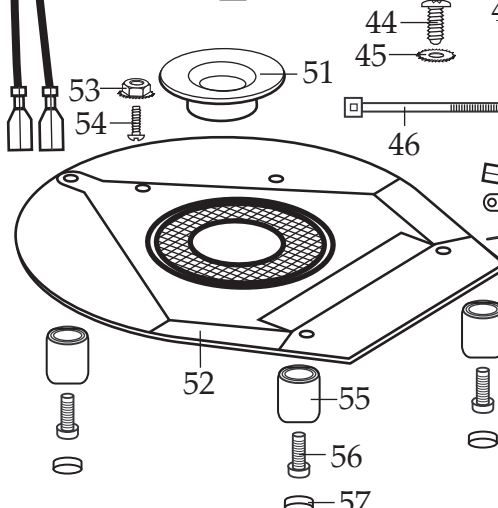

# WARING COMMERCIAL

7015N / NSF Approved

7015 (discontinued)

7015C / CSA (discontinued)

**500664**  
2 Piece Lid

**014620**  
Name Plate

**503216** (current production)  
**501429** (older units)  
Container with Blending Assy.  
NSF Approved

**Catalog#**

7015N  
 7015 (discontinued)  
 7015C (discontinued)

**Model**

51BL34 or 36BL56  
 34BL85  
 34BL83

<b>Illustration #</b>	<b>Part #</b>	<b>Description</b>
1	011700	Center Lid
2	013442	Outer Lid / vinyl
3	503161	Blade Assy.
4	503159	Bearing Holder
5	009724	Washer / nylon
6	003537	Washer / stainless steel
7	003509	Washer / neoprene (rubber)
8	014549	Container / 48 oz.
9	013304	NSF Seal Label
10	015055	Container Adapter
11	009780	Hex Nut / left handed thread
12	003526	Washer / phenolic
13	006937	Washer / stainless steel
14	018754	Coupling
15	003137-09	Jar Pad 4 Req.'d
16	007967	Jar Pad Stud 4 Req.'d
17	007509	Drive Coupling
18	017289	Plated Top Cover
19	012752	Seal 4 Req.'d
20	012751	Spacer 4 Req.'d
21	003563	Baffle
22	015165	Whizlock Nut 4 Req.'d
23	018594	Housing Seal
24	014599	Base / painted
25	014602	Toggle Switch / DP 3 position
26	014601	Toggle Switch / SP 3 position
27	014604	Washer 2 Req.'d
28	014603	Locking Ring 2 Req.'d
29	012703	Switch Seal (boot) 2 Req.'d
30	501044	Lead / green
31	002943	Washer
32	002944	Hex Nut
33	501912	Lead / yellow-green
34	501045	Indicator Light
35	012760	Push Nut
36	503000	Motor

### Model

51BL34 or 36BL56  
34BL85  
34BL83

Illustration #	Part #	Description
37	014611	Screw
38	012898	Washer / stainless steel
43	001856	Kep Nut
40	014798	Lock Washer
41	501112	Timer
42	010955	Washer
43	015097	Hex Nut
44	013659	Sems 2 Req.'d
45	002943	Washer 2 Req.'d
46	013731	Cable Tie 2 Req.'d
47	501111	Cord Set
48	012369	Kep Nut
49	014553	Cable Clamp
50	007558	Screw
51	015280	Eyelet
52	501363	Bottom Plate with Screen
53	002881	Kep Nut
54	013270	Screw
55	002891	Foot 3 Req.'d
56	003569	Screw 3 Req.'d
57	016211	Foot Plug 3 Req.'d