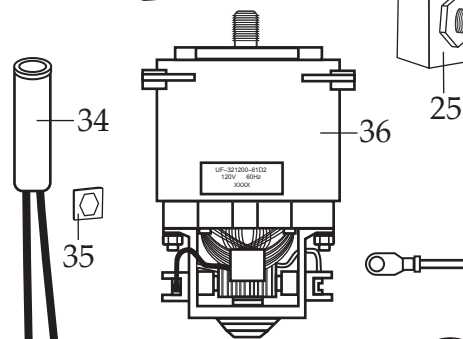

# WARING COMMERCIAL

7015N / NSF Approved

7015 (discontinued)

7015C / CSA (discontinued)

**500664**  
2 Piece Lid

**014620**  
Name Plate

**503216** (current production)  
**501429** (older units)  
Container with Blending Assy.  
NSF Approved

**Catalog#**

7015N  
 7015 (discontinued)  
 7015C (discontinued)

**Model**

51BL34 or 36BL56  
 34BL85  
 34BL83

<b>Illustration #</b>	<b>Part #</b>	<b>Description</b>
1	011700	Center Lid
2	013442	Outer Lid / vinyl
3	503161	Blade Assy.
4	503159	Bearing Holder
5	009724	Washer / nylon
6	003537	Washer / stainless steel
7	003509	Washer / neoprene (rubber)
8	014549	Container / 48 oz.
9	013304	NSF Seal Label
10	015055	Container Adapter
11	009780	Hex Nut / left handed thread
12	003526	Washer / phenolic
13	006937	Washer / stainless steel
14	018754	Coupling
15	003137-09	Jar Pad 4 Req.'d
16	007967	Jar Pad Stud 4 Req.'d
17	007509	Drive Coupling
18	017289	Plated Top Cover
19	012752	Seal 4 Req.'d
20	012751	Spacer 4 Req.'d
21	003563	Baffle
22	015165	Whizlock Nut 4 Req.'d
23	018594	Housing Seal
24	014599	Base / painted
25	014602	Toggle Switch / DP 3 position
26	014601	Toggle Switch / SP 3 position
27	014604	Washer 2 Req.'d
28	014603	Locking Ring 2 Req.'d
29	012703	Switch Seal (boot) 2 Req.'d
30	501044	Lead / green
31	002943	Washer
32	002944	Hex Nut
33	501912	Lead / yellow-green
34	501045	Indicator Light
35	012760	Push Nut
36	503000	Motor

### Model

51BL34 or 36BL56  
34BL85  
34BL83

Illustration #	Part #	Description
37	014611	Screw
38	012898	Washer / stainless steel
43	001856	Kep Nut
40	014798	Lock Washer
41	501112	Timer
42	010955	Washer
43	015097	Hex Nut
44	013659	Sems 2 Req.'d
45	002943	Washer 2 Req.'d
46	013731	Cable Tie 2 Req.'d
47	501111	Cord Set
48	012369	Kep Nut
49	014553	Cable Clamp
50	007558	Screw
51	015280	Eyelet
52	501363	Bottom Plate with Screen
53	002881	Kep Nut
54	013270	Screw
55	002891	Foot 3 Req.'d
56	003569	Screw 3 Req.'d
57	016211	Foot Plug 3 Req.'d