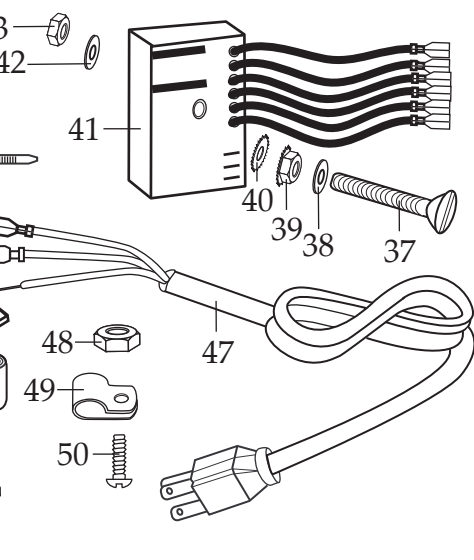

**Catalog#**

7015N  
 7015 (discontinued)  
 7015C (discontinued)

**Model**

51BL34 or 36BL56  
 34BL85  
 34BL83

<b>Illustration #</b>	<b>Part #</b>	<b>Description</b>
1	011700	Center Lid
2	013442	Outer Lid / vinyl
3	503161	Blade Assy.
4	503159	Bearing Holder
5	009724	Washer / nylon
6	003537	Washer / stainless steel
7	003509	Washer / neoprene (rubber)
8	014549	Container / 48 oz.
9	013304	NSF Seal Label
10	015055	Container Adapter
11	009780	Hex Nut / left handed thread
12	003526	Washer / phenolic
13	006937	Washer / stainless steel
14	018754	Coupling
15	003137-09	Jar Pad 4 Req.'d
16	007967	Jar Pad Stud 4 Req.'d
17	007509	Drive Coupling
18	017289	Plated Top Cover
19	012752	Seal 4 Req.'d
20	012751	Spacer 4 Req.'d
21	003563	Baffle
22	015165	Whizlock Nut 4 Req.'d
23	018594	Housing Seal
24	014599	Base / painted
25	014602	Toggle Switch / DP 3 position
26	014601	Toggle Switch / SP 3 position
27	014604	Washer 2 Req.'d
28	014603	Locking Ring 2 Req.'d
29	012703	Switch Seal (boot) 2 Req.'d
30	501044	Lead / green
31	002943	Washer
32	002944	Hex Nut
33	501912	Lead / yellow-green
34	501045	Indicator Light
35	012760	Push Nut
36	503000	Motor

### Model

51BL34 or 36BL56  
34BL85  
34BL83

Illustration #	Part #	Description
37	014611	Screw
38	012898	Washer / stainless steel
43	001856	Kep Nut
40	014798	Lock Washer
41	501112	Timer
42	010955	Washer
43	015097	Hex Nut
44	013659	Sems 2 Req.'d
45	002943	Washer 2 Req.'d
46	013731	Cable Tie 2 Req.'d
47	501111	Cord Set
48	012369	Kep Nut
49	014553	Cable Clamp
50	007558	Screw
51	015280	Eyelet
52	501363	Bottom Plate with Screen
53	002881	Kep Nut
54	013270	Screw
55	002891	Foot 3 Req.'d
56	003569	Screw 3 Req.'d
57	016211	Foot Plug 3 Req.'d

Parts for **501429** (older units)  
that are different from **503216**