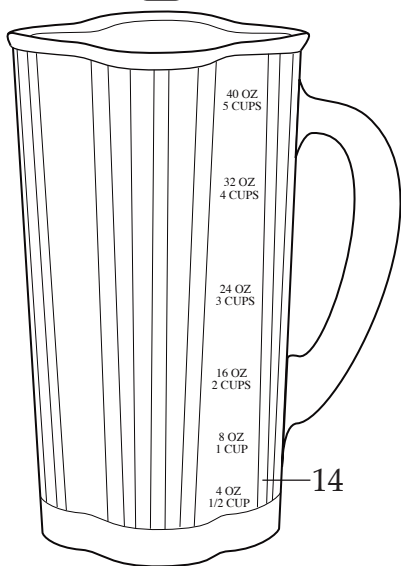

WARING COMMERCIAL

2-Speed Heavy-Duty Blender

7011HB /Base Unit ONLY

7011HG /Glass Container

7011HS /Stainless Steel Container

004315

2 Piece Lid
for Glass Container

003559

Drive Coupling

(parts that can be purchased separately)

500665

2 Piece Lid
for Stainless Steel Container

033194

Brush & Spring

(2 required)

(for 029321 motor)

010163

Name Plate

500758

Stainless Steel Container
with Blending Assembly

003548

Blending Assembly

500204

Glass Container with
Blending Assembly

008065
Stainless Steel Container
with Blending Assembly and Lid

003548
Blending Assembly
(same as glass container)

501017 (optional)

Stainless Steel Lid
for Stainless Steel Container