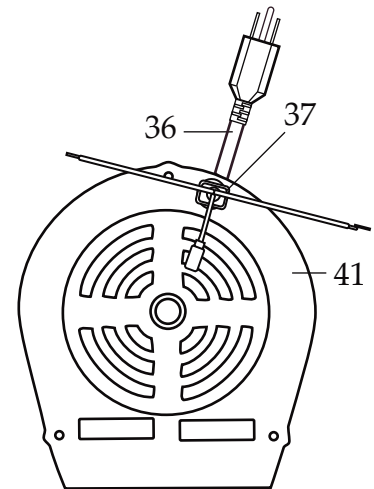

Catalog

Model

7011HB	HGB2WTS3	
7011HG	HGB2WTG4	31BL41
7011HS	HGB2WTS3	(older units)
	<i>current production</i>	
	<i>(units after 9/15/2006)</i>	

Waring Factory Service Center
314 Ella T. Grasso Ave.
Torrington, CT 06790
Tele. 1-800-269-6640
Fax 860-496-9017
www.waringcommercialproducts.com

Illustration #	Part #	Description
32	016043	Switch
33	003580	Spacer (2 required)
34	007783	Screw (2 required)
35	013731	Cable Tie
36	501162	Cord Set
37	013680	Strain Relief
38	009051	Wire Nut
39	002943	Ground Washer <i>(units after 12/20/2002)</i>
40	013659	Ground Screw <i>(units after 12/20/2002)</i> <i>(before then gound was rivited to bottom plate)</i>
41	025667	Bottom Plate
42	503376	Foot & Screw Assembly (3 required <i>units after 6/28/2010</i>)
	002891	Foot (3 required)
43	003515	Square Drive Stud
44	003507	Washer
45	003514	Slinger
46	003558	Rubber Coupling

Parts No Longer Used

502761
Bottom Plate Assembly