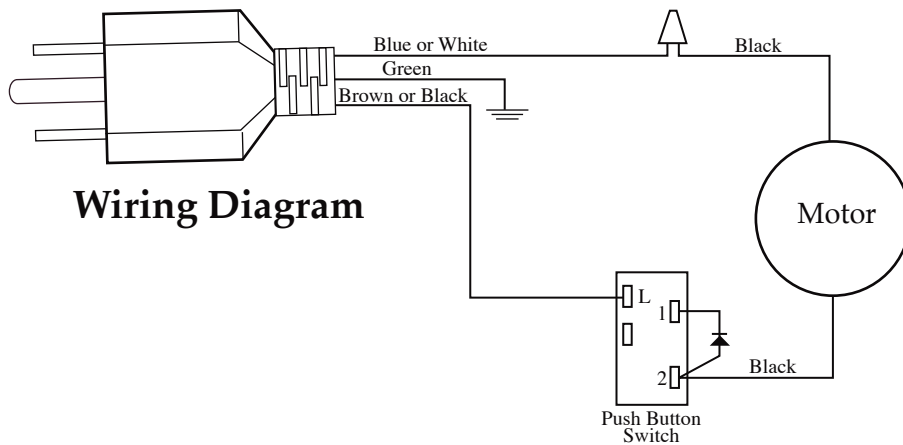

Wiring Diagram