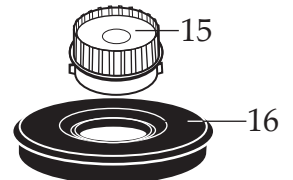

WARING COMMERCIAL

2-Speed Heavy-Duty Blender

7011HB /Base Unit ONLY

7011HG /Glass Container

7011HS /Stainless Steel Container

004315

2 Piece Lid
for Glass Container

003559

Drive Coupling

(parts that can be purchased separately)

500665

2 Piece Lid
for Stainless Steel Container

033194

Brush & Spring

(2 required)

(for 029321 motor)