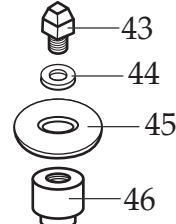

003559

Drive Coupling

(parts that can be purchased separately)