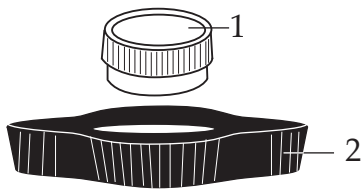

WARING COMMERCIAL

2-Speed Heavy-Duty Blender

7011HB /Base Unit ONLY

7011HG /Glass Container

7011HS /Stainless Steel Container

004315

2 Piece Lid
for Glass Container

003559

Drive Coupling

(parts that can be purchased separately)

500665

2 Piece Lid
for Stainless Steel Container

033194

Brush & Spring

(2 required)

(for 029321 motor)