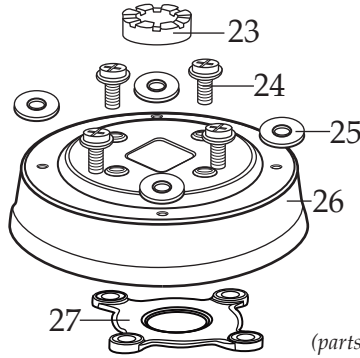

003559

Drive Coupling

(parts that can be purchased separately)