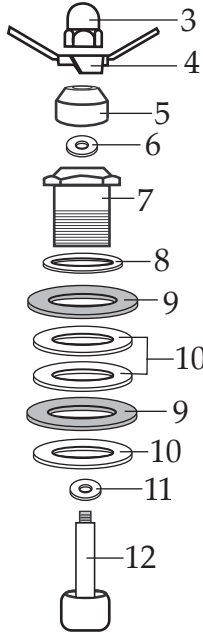

003559

Drive Coupling

(parts that can be purchased separately)