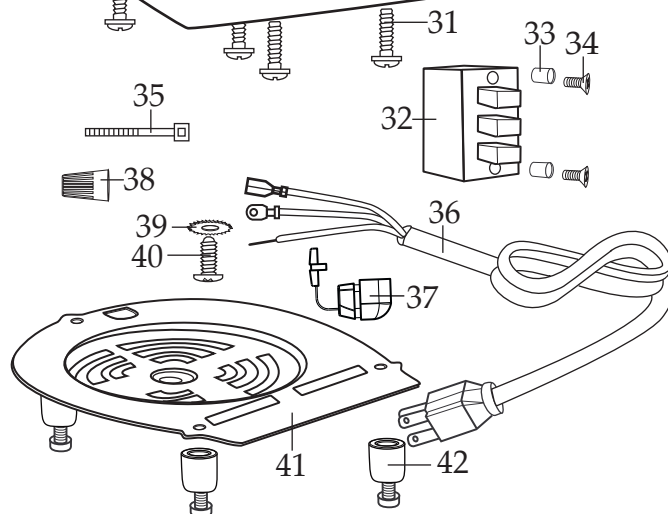

Drive Coupling

(parts that can be purchased separately)

500665

2 Piece Lid
for Stainless Steel Container

033194

Brush & Spring

(2 required)

(for 029321 motor)

010163

Name Plate

500758

Stainless Steel Container
with Blending Assembly

003548

Blending Assembly

500204

Glass Container with
Blending Assembly

*current production
(units after 9/15/2006)*

Illustration #	Part #	Description
1	003146	Center Lid
2	003574-09	Vinyl Outer Lid
3	003504	Cap Nut
4	024204	Blade
5	003503	Bearing Cap
6	003508	Fairprene Washer
7	010012	Bearing Holder
8	009724	Nylon Washer
9	003537	Stainless Steel Washer (3 required)
10	003509	Neoprene Washer (4 required)
11	003510	Bakelite Washer
12	003500	Drive Shaft
13	009780	Hex Nut
14	003573	40 oz. Glass Container
15	011700	Center Lid
16	013443	Round Vinyl Outer Lid
17	012860	32 oz. Stainless Steel Container
18	009762	Gasket
19	015055	Container Adapter
20	003559	Drive Coupling
21	003498	Jar Pad (4 required)
22	018996	Jar Holder
23	018596	Housing Seal
24	003578	Sems (4 required)
25	003538	Washer (4 required)
26	017290	Plated Motor Bracket
27	025666	Motor Spacer Plate (units after 2000)
28	025663	Half Baffle (2 required)
	003513	Baffle (units before 2000)
29	029321	Motor
30	010416	Base
31	005240	Screw (4 required)