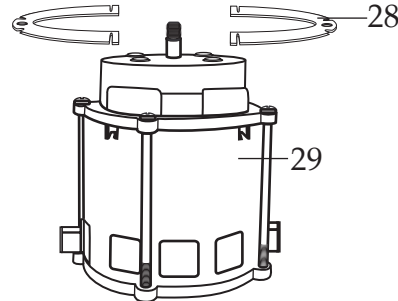

WARING COMMERCIAL

2-Speed Heavy-Duty Blender

7011HB /Base Unit ONLY

7011HG /Glass Container

7011HS /Stainless Steel Container

004315

2 Piece Lid
for Glass Container

003559

Drive Coupling

(parts that can be purchased separately)

500665

2 Piece Lid
for Stainless Steel Container

033194

Brush & Spring

(2 required)

(for 029321 motor)

010163

Name Plate

500758

Stainless Steel Container
with Blending Assembly

003548

Blending Assembly

500204

Glass Container with
Blending Assembly

*current production
(units after 9/15/2006)*

Illustration #	Part #	Description
1	003146	Center Lid
2	003574-09	Vinyl Outer Lid
3	003504	Cap Nut
4	024204	Blade
5	003503	Bearing Cap
6	003508	Fairprene Washer
7	010012	Bearing Holder
8	009724	Nylon Washer
9	003537	Stainless Steel Washer (3 required)
10	003509	Neoprene Washer (4 required)
11	003510	Bakelite Washer
12	003500	Drive Shaft
13	009780	Hex Nut
14	003573	40 oz. Glass Container
15	011700	Center Lid
16	013443	Round Vinyl Outer Lid
17	012860	32 oz. Stainless Steel Container
18	009762	Gasket
19	015055	Container Adapter
20	003559	Drive Coupling
21	003498	Jar Pad (4 required)
22	018996	Jar Holder
23	018596	Housing Seal
24	003578	Sems (4 required)
25	003538	Washer (4 required)
26	017290	Plated Motor Bracket
27	025666	Motor Spacer Plate (units after 2000)
28	025663	Half Baffle (2 required)
	003513	Baffle (units before 2000)
29	029321	Motor
30	010416	Base
31	005240	Screw (4 required)