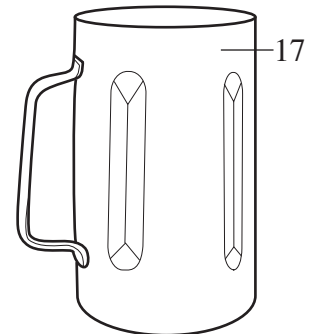

Drive Coupling

(parts that can be purchased separately)

500665

2 Piece Lid
for Stainless Steel Container

033194

Brush & Spring

(2 required)

(for 029321 motor)

010163

Name Plate

500758

Stainless Steel Container
with Blending Assembly

003548

Blending Assembly

500204

Glass Container with
Blending Assembly

*current production
(units after 9/15/2006)*

Illustration #	Part #	Description
1	003146	Center Lid
2	003574-09	Vinyl Outer Lid
3	003504	Cap Nut
4	024204	Blade
5	003503	Bearing Cap
6	003508	Fairprene Washer
7	010012	Bearing Holder
8	009724	Nylon Washer
9	003537	Stainless Steel Washer (3 required)
10	003509	Neoprene Washer (4 required)
11	003510	Bakelite Washer
12	003500	Drive Shaft
13	009780	Hex Nut
14	003573	40 oz. Glass Container
15	011700	Center Lid
16	013443	Round Vinyl Outer Lid
17	012860	32 oz. Stainless Steel Container
18	009762	Gasket
19	015055	Container Adapter
20	003559	Drive Coupling
21	003498	Jar Pad (4 required)
22	018996	Jar Holder
23	018596	Housing Seal
24	003578	Sems (4 required)
25	003538	Washer (4 required)
26	017290	Plated Motor Bracket
27	025666	Motor Spacer Plate (units after 2000)
28	025663	Half Baffle (2 required)
	003513	Baffle (units before 2000)
29	029321	Motor
30	010416	Base
31	005240	Screw (4 required)