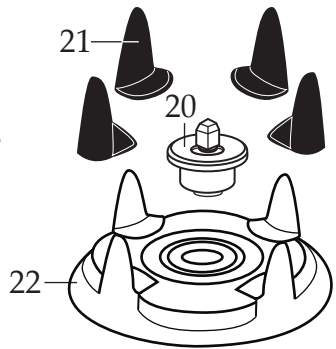

003559

Drive Coupling

(parts that can be purchased separately)