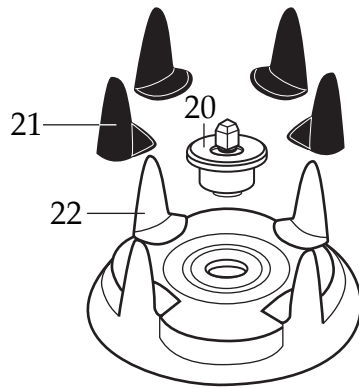

WARING COMMERCIAL

7011BU / Base Unit ONLY

7011G / Glass Container

7011S / S.S. Container

004315
2 Piece Lid
for Glass Container

500778
Blending Assy.

500211
Container / glass
with Blending Assy.

Unit Information
3 Amps.
Dimensions
H 16 1/2" x W 8" x D 7"

500665
2 Piece Lid
for S.S. Container

500339
S.S. Container
with Blending Assy.

500778
Blending Assy.
(same as glass container)

002518
Drive Coupling
(parts that can be purchased separately)

Catalog
7011BU
7011G
7011S

Model
31BL92 or 51BL31
31BL92 or 51BL31
31BL92 or 51BL31

Illustration #	Part #	Description
1	003146	Center Lid
2	003574-09	Outer Lid / vinyl
3	003504	Cap Nut
4	024224	Blade
5	003503	Bearing Cap
6	003508	Washer / fairprene
7	010012	Bearing Holder
8	009724	Washer / nylon
9	003537	Washer / stainless steel 3 Req.'d
10	003509	Washer / neoprene (rubber) 4 Req.'d
11	003510	Washer / bakelite
12	003500	Drive Shaft
13	009780	Hex Nut
14	003573	Glass Jar / 40 oz. (5 cups)
15	011700	Center Lid
16	013443	Outer Lid / vinyl
17	012860	Stainless Steel Jar / 32 oz.
18	009762	Gasket
19	015055	Container Adapter
20	002518	Drive Coupling
21	003498	Jar Pad 4 Req.'d
22	018996	Jar Holder
23	019936	Housing Seal
24	012370	Screw 4 Req.'d
25	017283	Plated Motor Bracket
26	016610	Half Baffle 2 Req.'d
27	012369	Kep Nut 4 Req.'d
28	027255	Motor has diode attached

Illustration #	Part #	Description
29	003262	Rectifier -diode (<i>older units</i>)
30	010416	Base -top housing
31	005240	Sems 4 Req.'d
32	016043	Switch
33	003580	Spacer 2 Req.'d
34	007783	Screw 2 Req.'d
35	501162	Cord Set
36	013680	Strain Relief
37	013659	Sems /ground
38	013731	Cable Tie
39	009051	Wire Nut
40	025667	Bottom Plate Only
	502761	Bottom Plate Assy. w/ Cordset
41	002891	Foot 3 Req.'d
42	003569	Screw 3 Req.'d
43	010163	Name Plate
44	002644	Square Drive Stud
45	003507	Washer
46	003514	Slinger
47	002882	Rubber Coupling