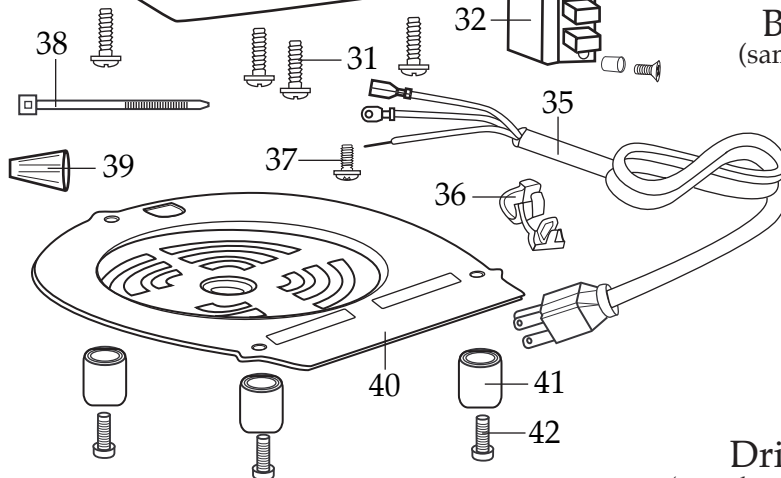

WARING COMMERCIAL

7011BU / Base Unit ONLY

7011G / Glass Container

7011S / S.S. Container

004315
2 Piece Lid
for Glass Container

500778
Blending Assy.

500211
Container / glass
with Blending Assy.

Unit Information
3 Amps.
Dimensions
H 16 1/2" x W 8" x D 7"

Model
31BL92 or 51BL31
31BL92 or 51BL31
31BL92 or 51BL31

Illustration #	Part #	Description
1	003146	Center Lid
2	003574-09	Outer Lid / vinyl
3	003504	Cap Nut
4	024224	Blade
5	003503	Bearing Cap
6	003508	Washer / fairprene
7	010012	Bearing Holder
8	009724	Washer / nylon
9	003537	Washer / stainless steel 3 Req.'d
10	003509	Washer / neoprene (rubber) 4 Req.'d
11	003510	Washer / bakelite
12	003500	Drive Shaft
13	009780	Hex Nut
14	003573	Glass Jar / 40 oz. (5 cups)
15	011700	Center Lid
16	013443	Outer Lid / vinyl
17	012860	Stainless Steel Jar / 32 oz.
18	009762	Gasket
19	015055	Container Adapter
20	002518	Drive Coupling
21	003498	Jar Pad 4 Req.'d
22	018996	Jar Holder
23	019936	Housing Seal
24	012370	Screw 4 Req.'d
25	017283	Plated Motor Bracket
26	016610	Half Baffle 2 Req.'d
27	012369	Kep Nut 4 Req.'d
28	027255	Motor has diode attached