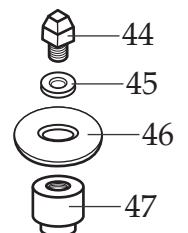

WARING COMMERCIAL

7011BU / Base Unit ONLY

7011G / Glass Container

7011S / S.S. Container

004315
2 Piece Lid
for Glass Container

500778
Blending Assy.

500211
Container / glass
with Blending Assy.

Unit Information
3 Amps.
Dimensions
H 16 1/2" x W 8" x D 7"

500665
2 Piece Lid
for S.S. Container

500339
S.S. Container
with Blending Assy.

500778
Blending Assy.
(same as glass container)

002518
Drive Coupling
(parts that can be purchased separately)

Catalog
7011BU
7011G
7011S

Model
31BL92 or 51BL31
31BL92 or 51BL31
31BL92 or 51BL31

Illustration #	Part #	Description
1	003146	Center Lid
2	003574-09	Outer Lid / vinyl
3	003504	Cap Nut
4	024224	Blade
5	003503	Bearing Cap
6	003508	Washer / fairprene
7	010012	Bearing Holder
8	009724	Washer / nylon
9	003537	Washer / stainless steel 3 Req.'d
10	003509	Washer / neoprene (rubber) 4 Req.'d
11	003510	Washer / bakelite
12	003500	Drive Shaft
13	009780	Hex Nut
14	003573	Glass Jar / 40 oz. (5 cups)
15	011700	Center Lid
16	013443	Outer Lid / vinyl
17	012860	Stainless Steel Jar / 32 oz.
18	009762	Gasket
19	015055	Container Adapter
20	002518	Drive Coupling
21	003498	Jar Pad 4 Req.'d
22	018996	Jar Holder
23	019936	Housing Seal
24	012370	Screw 4 Req.'d
25	017283	Plated Motor Bracket
26	016610	Half Baffle 2 Req.'d
27	012369	Kep Nut 4 Req.'d
28	027255	Motor has diode attached

Illustration #	Part #	Description
29	003262	Rectifier -diode (<i>older units</i>)
30	010416	Base -top housing
31	005240	Sems 4 Req.'d
32	016043	Switch
33	003580	Spacer 2 Req.'d
34	007783	Screw 2 Req.'d
35	501162	Cord Set
36	013680	Strain Relief
37	013659	Sems /ground
38	013731	Cable Tie
39	009051	Wire Nut
40	025667	Bottom Plate Only
	502761	Bottom Plate Assy. w/ Cordset
41	002891	Foot 3 Req.'d
42	003569	Screw 3 Req.'d
43	010163	Name Plate
44	002644	Square Drive Stud
45	003507	Washer
46	003514	Slinger
47	002882	Rubber Coupling