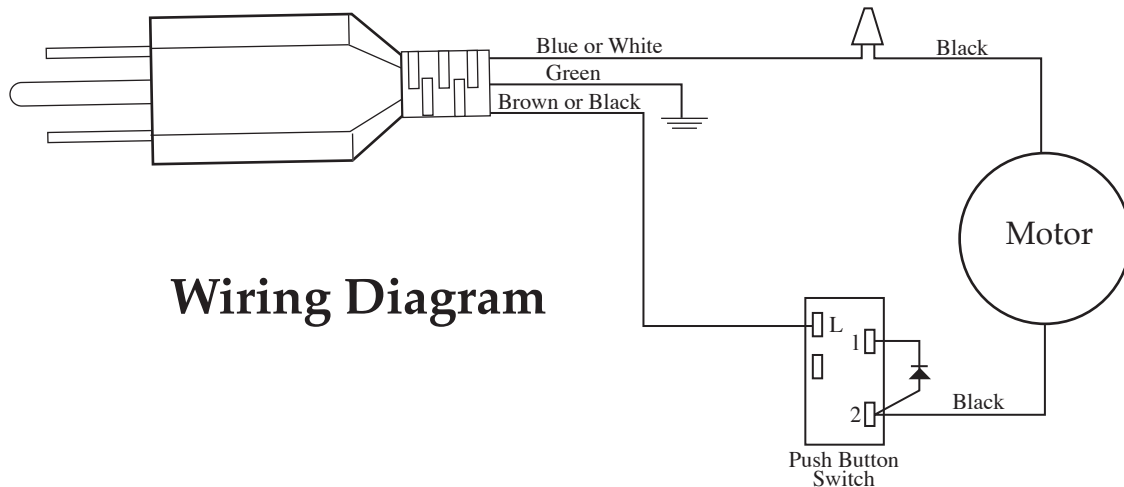

Catalog
7011BU
7011G
7011S

Model
31BL92 or 51BL31
31BL92 or 51BL31
31BL92 or 51BL31

Waring Factory Service Center
314 Ella T. Grasso Ave.
Torrington, CT 06790
Tele. 1-800-269-6640
Fax 860-496-9017
www.waringproducts.com

Illustration #	Part #	Description
29	003262	Rectifier -diode (<i>older units</i>)
30	010416	Base -top housing
31	005240	Sems 4 Req.'d
32	016043	Switch
33	003580	Spacer 2 Req.'d
34	007783	Screw 2 Req.'d
35	501162	Cord Set
36	013680	Strain Relief
37	013659	Sems /ground
38	013731	Cable Tie
39	009051	Wire Nut
40	025667	Bottom Plate Only
	502761	Bottom Plate Assy. w/ Cordset
41	002891	Foot 3 Req.'d
42	003569	Screw 3 Req.'d
43	010163	Name Plate
44	002644	Square Drive Stud
45	003507	Washer
46	003514	Slinger
47	002882	Rubber Coupling

Wiring Diagram