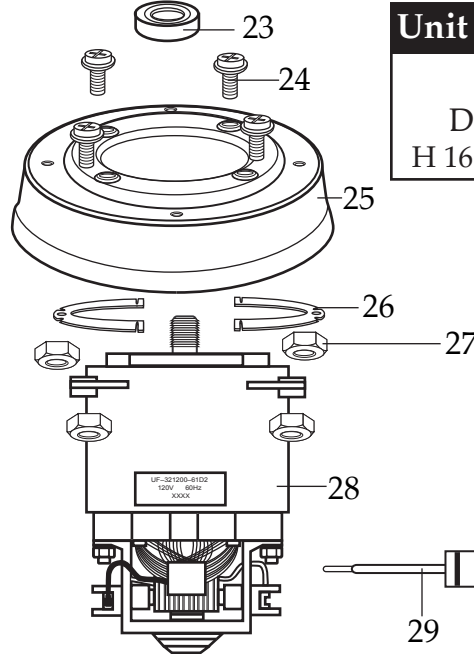

WARING COMMERCIAL

7011BU / Base Unit ONLY

7011G / Glass Container

7011S / S.S. Container

004315
2 Piece Lid
for Glass Container

500778
Blending Assy.

500211
Container / glass
with Blending Assy.

Unit Information
3 Amps.
Dimensions
H 16 1/2" x W 8" x D 7"

500665
2 Piece Lid
for S.S. Container

500339
S.S. Container
with Blending Assy.

500778
Blending Assy.
(same as glass container)

002518
Drive Coupling
(parts that can be purchased separately)

Catalog
7011BU
7011G
7011S

Model
31BL92 or 51BL31
31BL92 or 51BL31
31BL92 or 51BL31

Illustration #	Part #	Description
1	003146	Center Lid
2	003574-09	Outer Lid / vinyl
3	003504	Cap Nut
4	024224	Blade
5	003503	Bearing Cap
6	003508	Washer / fairprene
7	010012	Bearing Holder
8	009724	Washer / nylon
9	003537	Washer / stainless steel 3 Req.'d
10	003509	Washer / neoprene (rubber) 4 Req.'d
11	003510	Washer / bakelite
12	003500	Drive Shaft
13	009780	Hex Nut
14	003573	Glass Jar / 40 oz. (5 cups)
15	011700	Center Lid
16	013443	Outer Lid / vinyl
17	012860	Stainless Steel Jar / 32 oz.
18	009762	Gasket
19	015055	Container Adapter
20	002518	Drive Coupling
21	003498	Jar Pad 4 Req.'d
22	018996	Jar Holder
23	019936	Housing Seal
24	012370	Screw 4 Req.'d
25	017283	Plated Motor Bracket
26	016610	Half Baffle 2 Req.'d
27	012369	Kep Nut 4 Req.'d
28	027255	Motor has diode attached

Illustration #	Part #	Description
29	003262	Rectifier -diode (<i>older units</i>)
30	010416	Base -top housing
31	005240	Sems 4 Req.'d
32	016043	Switch
33	003580	Spacer 2 Req.'d
34	007783	Screw 2 Req.'d
35	501162	Cord Set
36	013680	Strain Relief
37	013659	Sems /ground
38	013731	Cable Tie
39	009051	Wire Nut
40	025667	Bottom Plate Only
	502761	Bottom Plate Assy. w/ Cordset
41	002891	Foot 3 Req.'d
42	003569	Screw 3 Req.'d
43	010163	Name Plate
44	002644	Square Drive Stud
45	003507	Washer
46	003514	Slinger
47	002882	Rubber Coupling