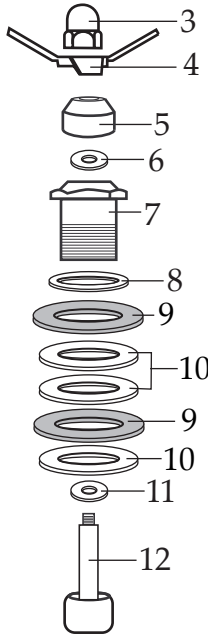

WARING COMMERCIAL

7011BU / Base Unit ONLY

7011G / Glass Container

7011S / S.S. Container

004315
2 Piece Lid
for Glass Container

500778
Blending Assy.

500211
Container / glass
with Blending Assy.

Unit Information
3 Amps.
Dimensions
H 16 1/2" x W 8" x D 7"

Model
31BL92 or 51BL31
31BL92 or 51BL31
31BL92 or 51BL31

Illustration #	Part #	Description
1	003146	Center Lid
2	003574-09	Outer Lid / vinyl
3	003504	Cap Nut
4	024224	Blade
5	003503	Bearing Cap
6	003508	Washer / fairprene
7	010012	Bearing Holder
8	009724	Washer / nylon
9	003537	Washer / stainless steel 3 Req.'d
10	003509	Washer / neoprene (rubber) 4 Req.'d
11	003510	Washer / bakelite
12	003500	Drive Shaft
13	009780	Hex Nut
14	003573	Glass Jar / 40 oz. (5 cups)
15	011700	Center Lid
16	013443	Outer Lid / vinyl
17	012860	Stainless Steel Jar / 32 oz.
18	009762	Gasket
19	015055	Container Adapter
20	002518	Drive Coupling
21	003498	Jar Pad 4 Req.'d
22	018996	Jar Holder
23	019936	Housing Seal
24	012370	Screw 4 Req.'d
25	017283	Plated Motor Bracket
26	016610	Half Baffle 2 Req.'d
27	012369	Kep Nut 4 Req.'d
28	027255	Motor has diode attached

Illustration #	Part #	Description
29	003262	Rectifier -diode (<i>older units</i>)
30	010416	Base -top housing
31	005240	Sems 4 Req.'d
32	016043	Switch
33	003580	Spacer 2 Req.'d
34	007783	Screw 2 Req.'d
35	501162	Cord Set
36	013680	Strain Relief
37	013659	Sems /ground
38	013731	Cable Tie
39	009051	Wire Nut
40	025667	Bottom Plate Only
	502761	Bottom Plate Assy. w/ Cordset
41	002891	Foot 3 Req.'d
42	003569	Screw 3 Req.'d
43	010163	Name Plate
44	002644	Square Drive Stud
45	003507	Washer
46	003514	Slinger
47	002882	Rubber Coupling