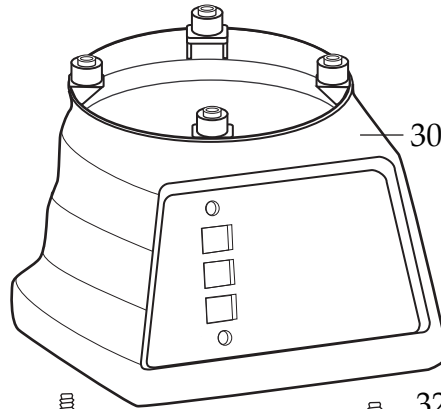

WARING COMMERCIAL

7011BU / Base Unit ONLY

7011G / Glass Container

7011S / S.S. Container

004315
2 Piece Lid
for Glass Container

500778
Blending Assy.

500211
Container / glass
with Blending Assy.

Unit Information
3 Amps.
Dimensions
H 16 1/2" x W 8" x D 7"

500665
2 Piece Lid
for S.S. Container

500339
S.S. Container
with Blending Assy.

500778
Blending Assy.
(same as glass container)

002518
Drive Coupling
(parts that can be purchased separately)

Catalog
7011BU
7011G
7011S

Model
31BL92 or 51BL31
31BL92 or 51BL31
31BL92 or 51BL31

Illustration #	Part #	Description
1	003146	Center Lid
2	003574-09	Outer Lid / vinyl
3	003504	Cap Nut
4	024224	Blade
5	003503	Bearing Cap
6	003508	Washer / fairprene
7	010012	Bearing Holder
8	009724	Washer / nylon
9	003537	Washer / stainless steel 3 Req.'d
10	003509	Washer / neoprene (rubber) 4 Req.'d
11	003510	Washer / bakelite
12	003500	Drive Shaft
13	009780	Hex Nut
14	003573	Glass Jar / 40 oz. (5 cups)
15	011700	Center Lid
16	013443	Outer Lid / vinyl
17	012860	Stainless Steel Jar / 32 oz.
18	009762	Gasket
19	015055	Container Adapter
20	002518	Drive Coupling
21	003498	Jar Pad 4 Req.'d
22	018996	Jar Holder
23	019936	Housing Seal
24	012370	Screw 4 Req.'d
25	017283	Plated Motor Bracket
26	016610	Half Baffle 2 Req.'d
27	012369	Kep Nut 4 Req.'d
28	027255	Motor has diode attached