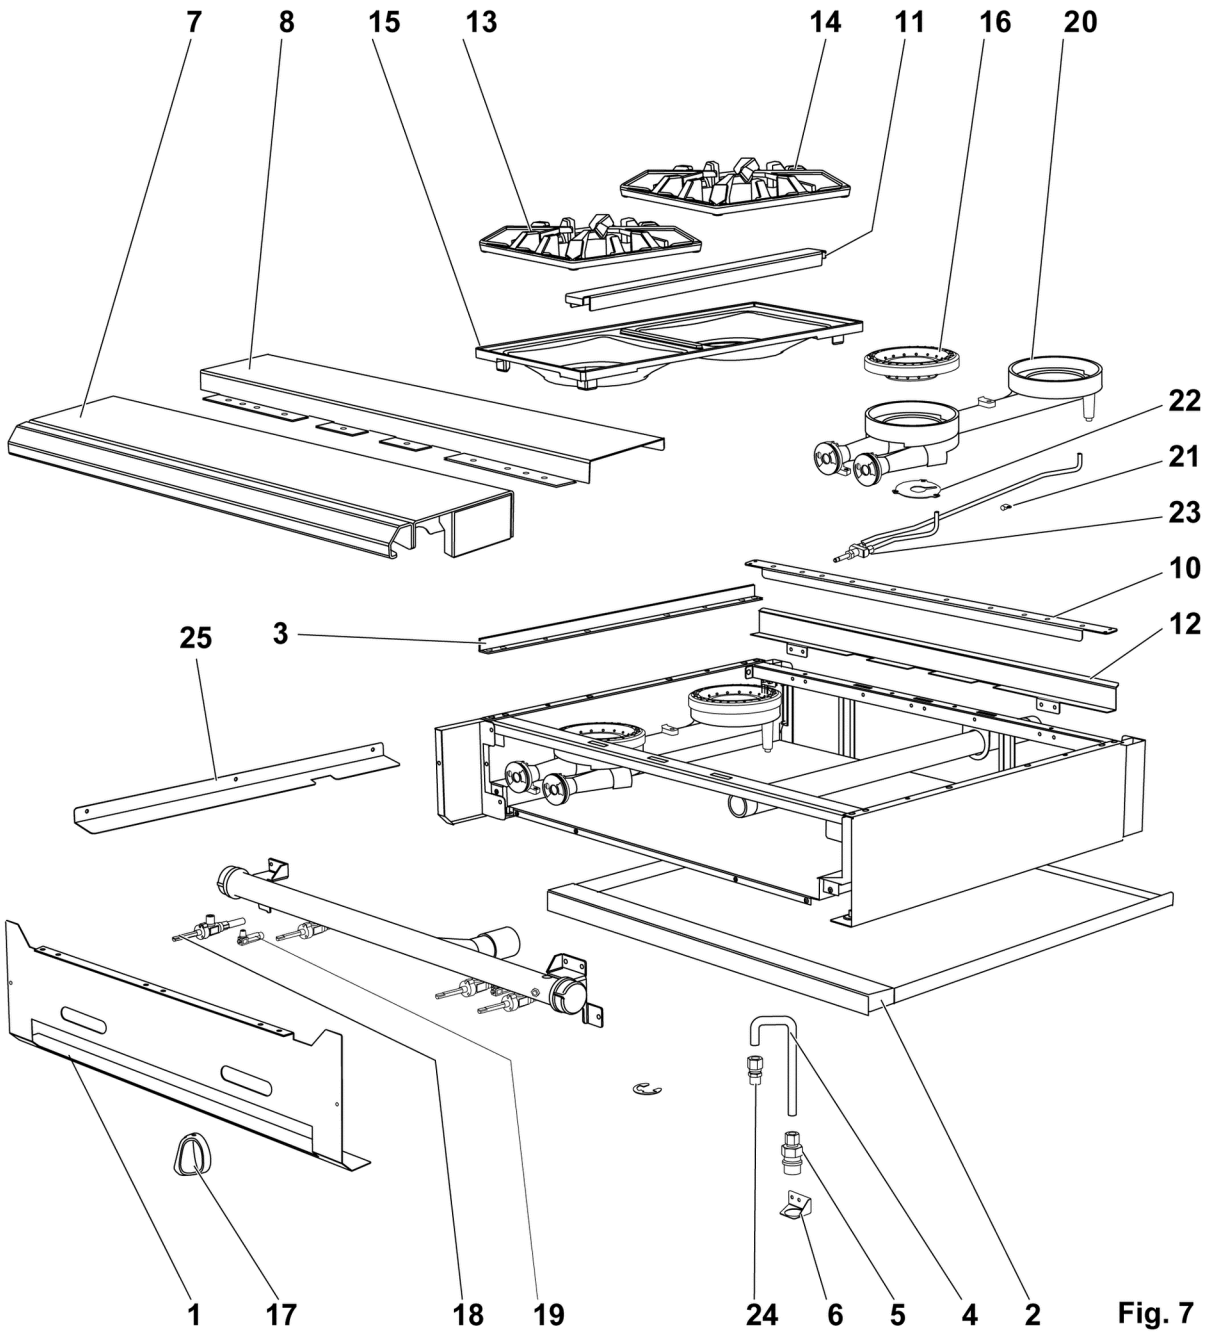

* Not Shown

Fig. 7

36"- 4 & 18"- 2 OPEN TOP BURNER

36"- 4 & 18"- 2 OPEN TOP BURNER

ILLUS.	PART NO.	NAME OF PART	AMT.
		PL-F37419 FIG-7	
1	00-957573-00001	Manifold Cover 36" (4 Open Top Burner).....	1
	00-957564-00001	Manifold Cover 18" (2 Open Top Burner).....	1
2	00-499006-000G2	Tray - Crumb (SST) 36" (4 Open Top Burner).....	1
	00-956696-000G2	Tray - Crumb (SST) 18" (2 Open Top Burner).....	AR
3	00-497984-00001	Retainer - Grate.....	2
4	00-426509-00010	Tube - Flex 1/2" O.D. 10" Lg.....	1
5	00-499555-00001	Disconnect - Gas Female.....	1
6	00-499047-00001	Bracket - Disconnect.....	1
7	00-499425-000G1	Front Top Assy. 36" (4 Open Top Burner).....	1
	00-957235-000G1	Front Top Assy - Condiment Rail 36" (4 Open Top Burner).....	4
	00-956658-000G1	Front Top Assy 18" (2 Open Top Burner).....	AR
8	00-957239-000G1	Front Top Slide Rail Assy.....	4
10	00-499001-00004	Support - (4) OTB Burner (SST).....	1
	00-956690-00001	Support - (2) OTB Burner (SST).....	1
11	00-499493-00001	Support - Grate (Alum.).....	1
	00-499493-00002	Support - Grate (SST).....	1
12	00-499615-00002	Deflector - Rear (SST) 36" (4 Open Top Burner).....	1
	00-956697-00002	Deflector - Rear (SST) 36" (4 Open Top Burner).....	1
13	00-957370-00001	Grate - Front 18".....	AR
14	00-957371-00001	Grate - Rear 18".....	AR
15	00-957372-00001	Bowl - 18" Double.....	AR
16	00-957343-00002	Burner - Head 6".....	AR
17	00-499712-00001	Knob - HD Burner.....	AR
18	00-957367-00001	Valve - Burner.....	AR
19	00-499970-00001	Valve - Pilot Quick Disconnect.....	AR
20	00-957398-000G1	Venturi Assy.....	1
21	00-402558-00004	Clip - Tubing.....	AR
22	00-958073-00001	Plate - Restrictor.....	1
23	00-959108-000G1	Pilot - Kit Open Top Burners.....	1
24	FP-012-02	Fitting - Tube 1/2 TBG X 3/8 MPT.....	1
25	00-499002-00003	Deflector - HD Splash L.H. (SST).....	1
	00-499002-00004	Deflector - HD Splash R.H. (SST).....	1
*	00-957067-000G1	Riser - Stub 36" W/Alum. Back 36" (4 Open Top Burner).....	1
*	00-957065-000G1	Riser - Stub 18" W/Alum. Back 36" (4 Open Top Burner).....	1