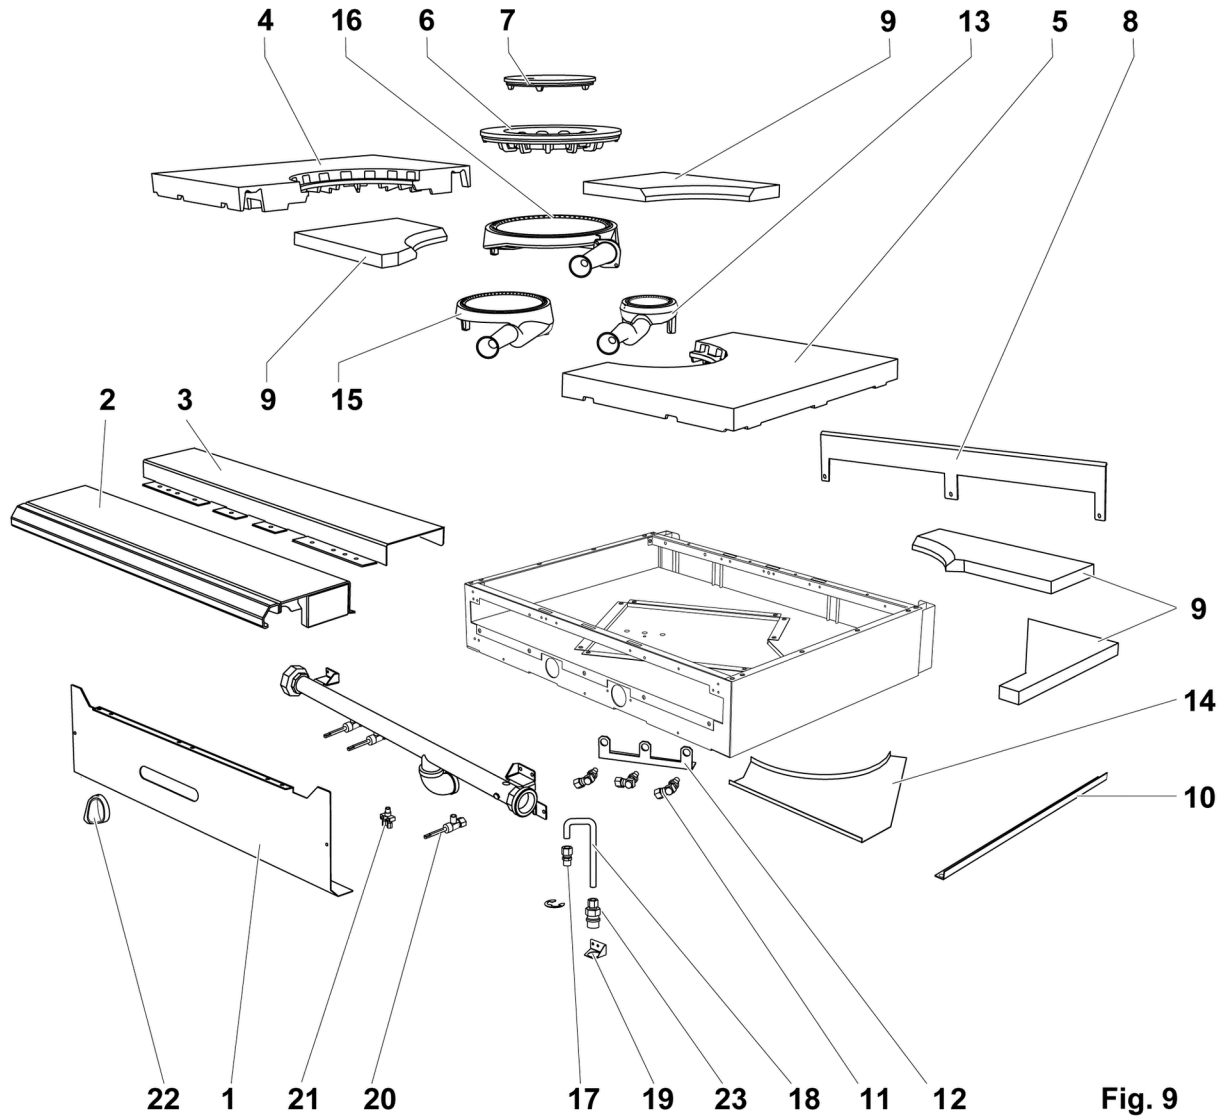

36" & 18" FRENCH TOP RADIAL FIN HOT TOP

36" & 18" FRENCH TOP RADIAL FIN HOT TOP

ILLUS.	PART NO.	NAME OF PART	AMT.
	PL-F37419 FIG-9		
1	00-957576-00001	Cover - Manifold W/Rail 36" Radial Fin. Hot Top.....	1
	00-957563-00001	Cover Manifold 18" Radial Fin. Hot Top.....	1
2	00-499425-000G1	Front Top Assy. 36" Radial Fin. Hot Top.....	1
	00-956658-000G1	Front Top Assy 18" Radial Fin. Hot Top.....	1
3	00-957235-000G1	Front Top Assy - Condiment Rail.....	1
	00-957239-000G1	Front Top Slide Rail Assy.....	1
4	00-499814-00001	Casting - LH Radial Fin. 36" 36" Radial Fin. Hot Top.....	1
	00-956800-00001	Casting - Radial Fin. 18" Radial Fin. Hot Top.....	1
5	00-499814-00002	Casting - RH Radial Fin. 36".....	1
6	00-400705-00001	Ring - TOP.....	1
7	00-715211-000GR	Plate - Top.....	1
8	00-956809-00002	Deflector - Radial Fin. Rear 36" Radial Fin. Hot Top.....	1
	00-956663-00001	Deflector - Radial Fin. 18" Radial Fin. Hot Top.....	1
9	00-956622-000G1	Brick Set 36" Radial Fin. Hot Top.....	1
	00-956799-000G1	Brick Set 18" Radial Fin. Hot Top.....	1
10	00-497984-00001	Retainer - Grate.....	1
11	00-719383	Elbow 3/8 Orifice W/O Plug.....	1
12	00-499810-00002	Bracket - Pilot.....	1
13	00-957801-000G1	Burner - Inner, Radial Fin 36" Radial Fin. Hot Top.....	1
	00-956794-00001	Burner - 18" Inner 18" Radial Fin. Hot Top.....	1
14	00-957946-000G1	Plate - Aeration Assy. 36" Radial Fin. Hot Top.....	1
	00-957710-000G1	Plate - Aeration, Assy. 18" Radial Fin. Hot Top.....	1
15	00-409413-00001	Burner - Casting 36" Radial Fin. Hot Top.....	1
	00-956793-00001	Burner - 18" Outer 18" Radial Fin. Hot Top.....	1
16	00-409412-00001	Burner - Casting.....	1
17	FP-012-02	Fitting - Tube 1/2 TBG X 3/8 MPT.....	1
18	00-426509-00010	Tube - Flex 1/2" O.D. 10" Lg.....	1
19	00-499047-00001	Bracket - Disconnect.....	1
20	00-408379-00003	Valve - Burner.....	3
21	00-957814-00001	Valve - Dual Pilot.....	1
22	00-499712-00001	Knob - HD Burner.....	3
23	00-499555-00001	Disconnect - Gas Female.....	1
	00-426509-00018	Tube - Flex 1/2" O.D. 18" Lg.....	3
	00-426505-00014	Tube - Flex 1/4" O.D. 14" Lg.....	2