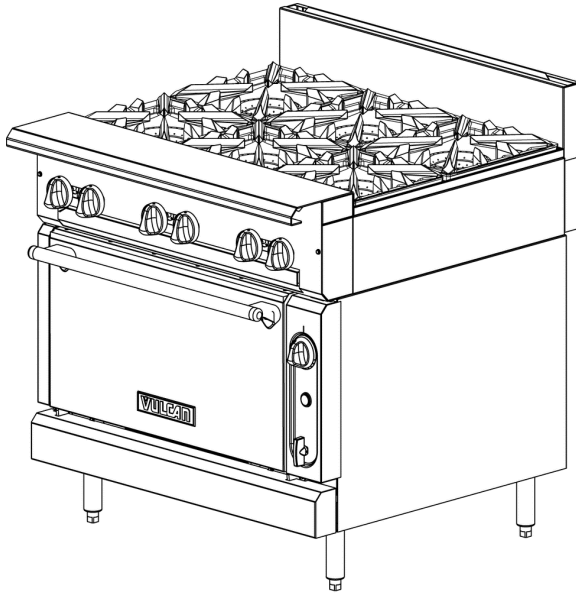

CATALOG OF REPLACEMENT PARTS

V6B36S Shown

V Series HDR Gas Ranges

TOPS

Open Top
Hot Top
Griddle Top
Work Surface

BASES

Standard Oven
Convection Oven
Cabinet Base

*Add "B" for Cabinet Base.

*Add "S" for Standard Oven Base on
36" Models.

*Add "C" for Convection Oven Base on
36" Models.

Table of Contents

5	"B" MODEL 36", 24", 18", 12" CABINET BASE
7	"S" MODEL OVEN
9	"S" MODEL GAS MANIFOLD ASSY
11	"C" MODEL OVEN
13	"C" MODEL GAS MANIFOLD ASSY
15	36", 24" & 12" OPEN TOP BURNER
17	36"- 4 & 18"- 2 OPEN TOP BURNER
19	36" & 24" CHAR BROILER
21	36" & 18" FRENCH TOP RADIAL FIN HOT TOP
23	36", 24" & 18" THERMO CONTROL GRIDDLE TOP
25	36", 24", 18" & 12" WORK TOP
27	36" AND 18" STEP UP OPEN TOP BURNER
29	36" 6 OPEN TOP STEP UP BURNER
31	STEP UP BURNER ASSEMBLY

Fig. 1

"B" MODEL 36", 24", 18", 12" CABINET BASE

"B" MODEL 36", 24", 18", 12" CABINET BASE

ILLUS.	PART NO.	NAME OF PART	AMT.
	PL-F37419 FIG-1		
1	00-958087-000G4	Door Assy. L/H (36" Base Cabinet Only).....	1
	00-958087-000G3	Door Assy. (24" Base Cabinet Only).....	1
	00-958087-000G2	Door Assy. (18" Base Cabinet Only).....	1
	00-958087-000G1	Door Assy. (12" Base Cabinet Only).....	1
2	00-958087-000G5	Door Assy. R/H.....	1
3	00-499740-00001	Bracket - Cabinet Door Magnet.....	1
4	00-497296-00001	Magnet - Door.....	2
5	00-499744-000G1	Support - Shelf.....	2
6	00-499747-00001	Shelf (36" Base Cabinet Only).....	1
	00-499747-00002	Shelf (24" Base Cabinet Only).....	1
	00-499747-00003	Shelf (18" Base Cabinet Only).....	1
7	00-408615-00021	Handle - Door Keeler R3122.....	2