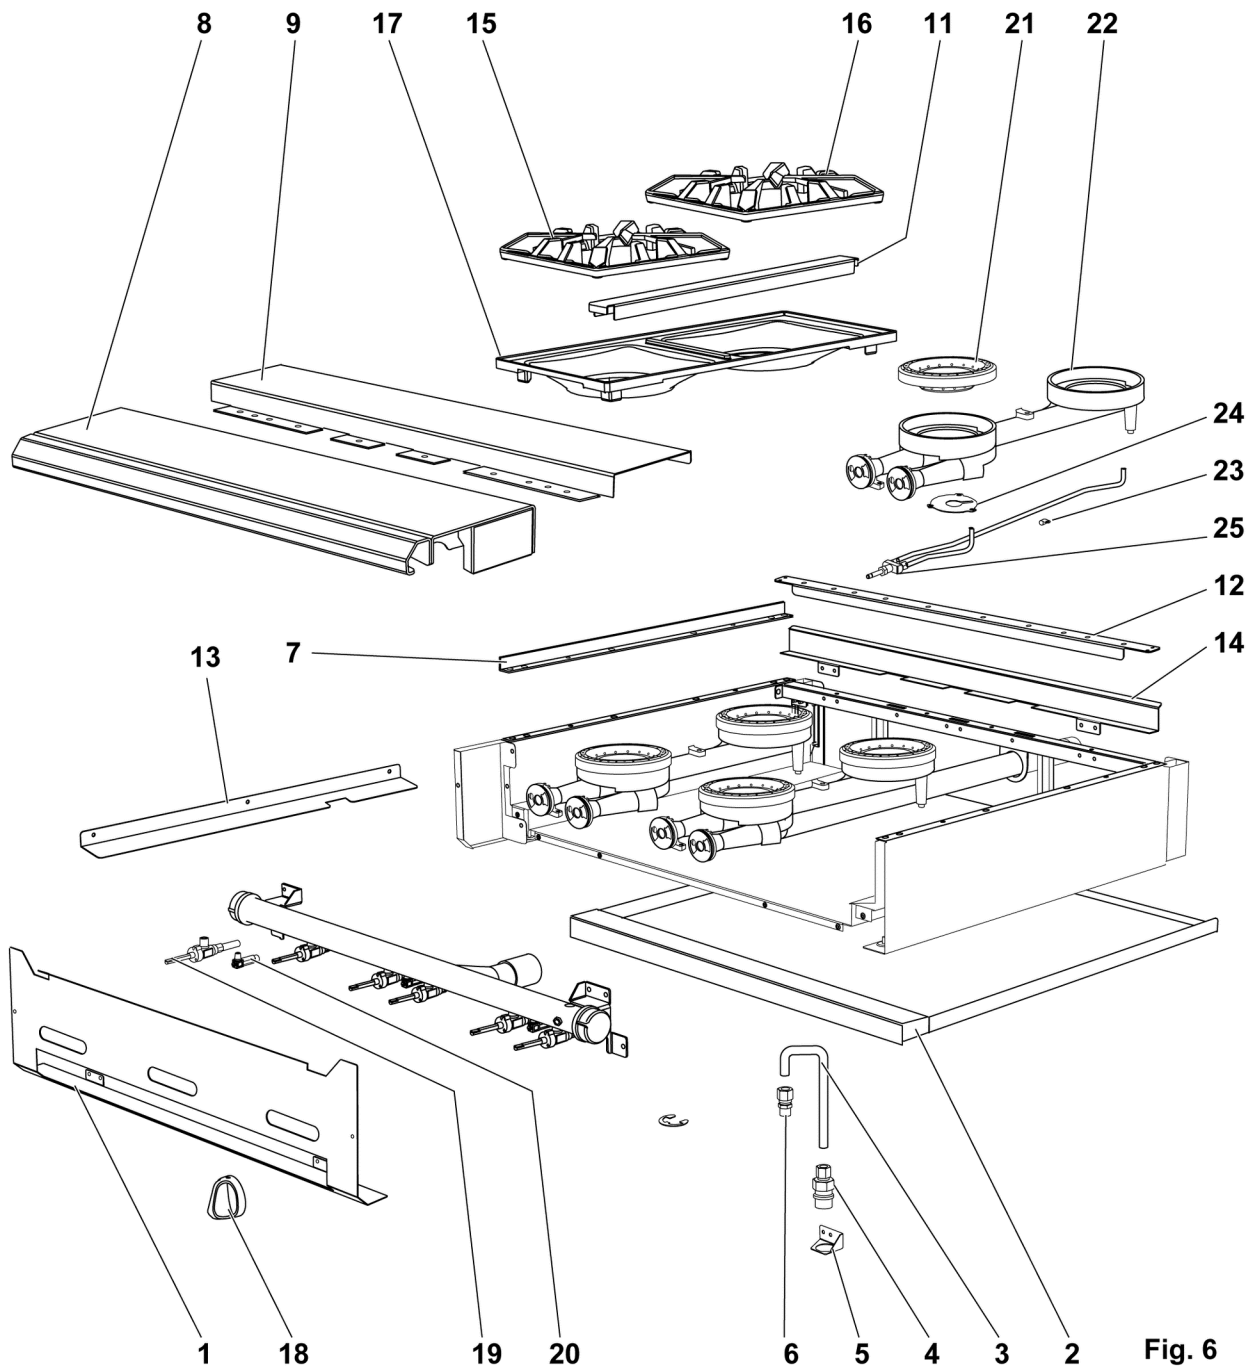

* Not Shown

Fig. 5

"C" MODEL GAS MANIFOLD ASSY

"C" MODEL GAS MANIFOLD ASSY

ILLUS.	PART NO.	NAME OF PART	AMT.
	PL-F37419	FIG-5	
1	00-499651-00003	Bracket - Mounting Gas (Convection).....	1
2	00-497765-00001	Valve - Pilot Safety - Basso.....	1
3	FP-035-47	PIPE - 3/8 X 1.125 (TBE) (BLKSTL).....	1
4	00-428045-00001	Gas Solenoid Valve.....	1
5	00-719971	Valve - Gas Manual Shut-Off.....	1
6	FP-019-10	Tee - 3/8 X 3/8 X 3/8 (BLKSTL).....	1
7	FP-085-68	Fitting- Elbow (7/16 TBG X 3/8 MPT).....	1
8	00-956615-00002	Bracket - Manifold Support.....	1
9	SC-060-38	Cap Screw 1/4-20 X 5/8 Hex Hd.....	1
10	NS-044-09	Nut Assy. 10-24 Hex Keps.....	1
11	SD-032-07	Self-Tapping Screw 10-24 x 1/2 Hex Washer Hd., Type TT.....	1
12	FP-012-03	Fitting - Elbow 1/2 TBG X 3/8 MPT.....	1
13	FP-012-21	Elbow 90 Deg. (1/8 Male Pipe x 1/4 Tube).....	1
14	00-404193-00001	Valve - Pilot.....	1
15	FP-026-04	Bushing - Pipe 3/8 to 1/8.....	1
16	00-426505-00006	Tube - Flex (1/4 x 6 In.).....	1
17	00-426509-00024	Tube - Flex 1/2" O.D. 24" Lg.....	1
18	00-426508-00048	Tube - Flex 7/16" O.D. 48" Lg.....	1
19	00-426505-00036	Tube - Flex 1/4" O.D. 36" Lg.....	1
20	00-412788-00004	Thermocouple - 48" Lg.....	1