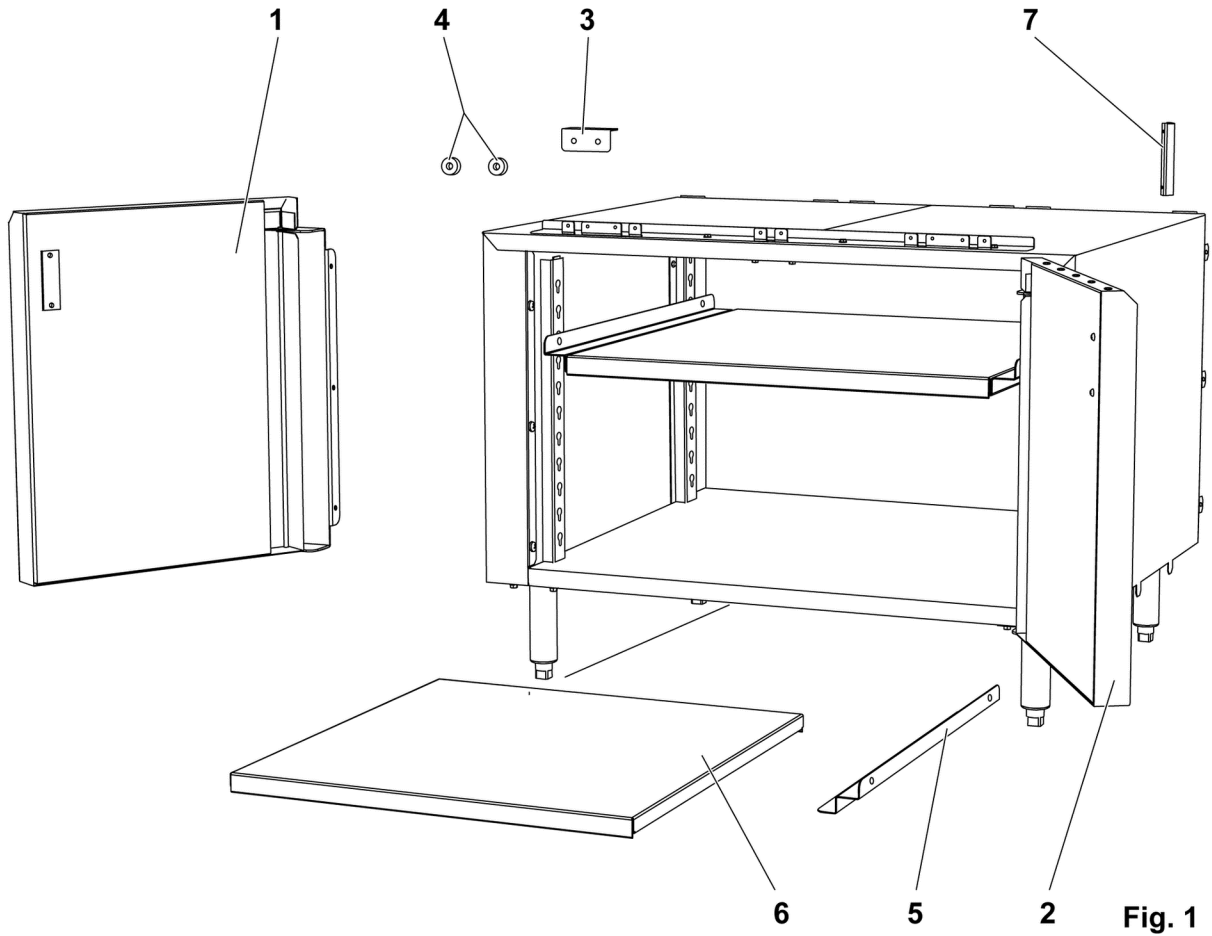

*Add "S" for Standard Oven Base on
36" Models.

*Add "C" for Convection Oven Base on
36" Models.

Table of Contents

5	"B" MODEL 36", 24", 18", 12" CABINET BASE
7	"S" MODEL OVEN
9	"S" MODEL GAS MANIFOLD ASSY
11	"C" MODEL OVEN
13	"C" MODEL GAS MANIFOLD ASSY
15	36", 24" & 12" OPEN TOP BURNER
17	36"- 4 & 18"- 2 OPEN TOP BURNER
19	36" & 24" CHAR BROILER
21	36" & 18" FRENCH TOP RADIAL FIN HOT TOP
23	36", 24" & 18" THERMO CONTROL GRIDDLE TOP
25	36", 24", 18" & 12" WORK TOP
27	36" AND 18" STEP UP OPEN TOP BURNER
29	36" 6 OPEN TOP STEP UP BURNER
31	STEP UP BURNER ASSEMBLY

Fig. 1

"B" MODEL 36", 24", 18", 12" CABINET BASE

"B" MODEL 36", 24", 18", 12" CABINET BASE

ILLUS.	PART NO.	NAME OF PART	AMT.
	PL-F37419 FIG-1		
1	00-958087-000G4	Door Assy. L/H (36" Base Cabinet Only).....	1
	00-958087-000G3	Door Assy. (24" Base Cabinet Only).....	1
	00-958087-000G2	Door Assy. (18" Base Cabinet Only).....	1
	00-958087-000G1	Door Assy. (12" Base Cabinet Only).....	1
2	00-958087-000G5	Door Assy. R/H.....	1
3	00-499740-00001	Bracket - Cabinet Door Magnet.....	1
4	00-497296-00001	Magnet - Door.....	2
5	00-499744-000G1	Support - Shelf.....	2
6	00-499747-00001	Shelf (36" Base Cabinet Only).....	1
	00-499747-00002	Shelf (24" Base Cabinet Only).....	1
	00-499747-00003	Shelf (18" Base Cabinet Only).....	1
7	00-408615-00021	Handle - Door Keeler R3122.....	2