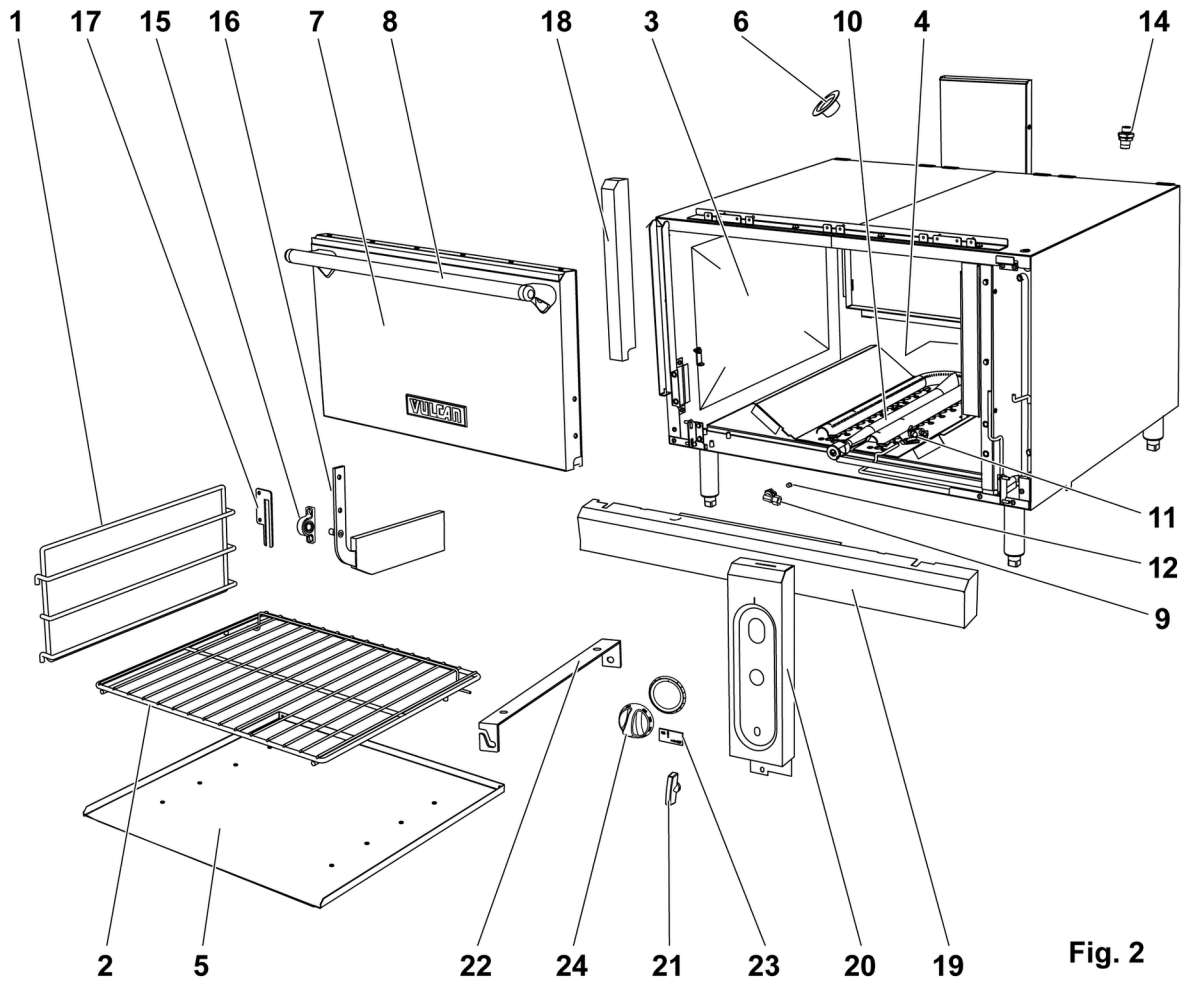

Fig. 1

"B" MODEL 36", 24", 18", 12" CABINET BASE

"B" MODEL 36", 24", 18", 12" CABINET BASE

ILLUS.	PART NO.	NAME OF PART	AMT.
	PL-F37419 FIG-1		
1	00-958087-000G4	Door Assy. L/H (36" Base Cabinet Only).....	1
	00-958087-000G3	Door Assy. (24" Base Cabinet Only).....	1
	00-958087-000G2	Door Assy. (18" Base Cabinet Only).....	1
	00-958087-000G1	Door Assy. (12" Base Cabinet Only).....	1
2	00-958087-000G5	Door Assy. R/H.....	1
3	00-499740-00001	Bracket - Cabinet Door Magnet.....	1
4	00-497296-00001	Magnet - Door.....	2
5	00-499744-000G1	Support - Shelf.....	2
6	00-499747-00001	Shelf (36" Base Cabinet Only).....	1
	00-499747-00002	Shelf (24" Base Cabinet Only).....	1
	00-499747-00003	Shelf (18" Base Cabinet Only).....	1
7	00-408615-00021	Handle - Door Keeler R3122.....	2