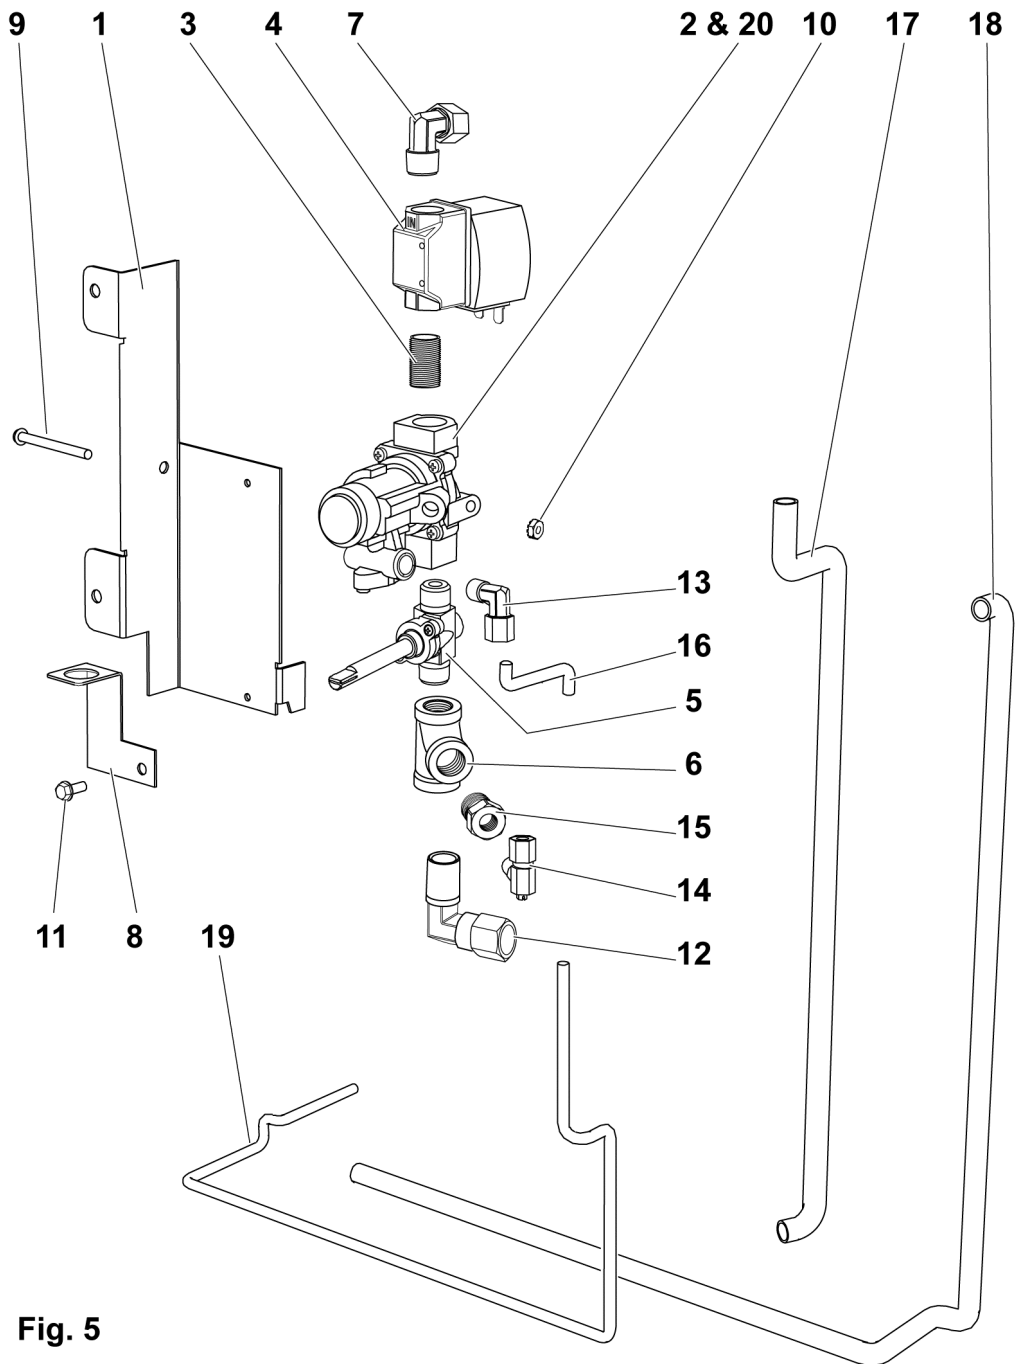

* Not Shown

Fig. 5

"C" MODEL GAS MANIFOLD ASSY

"C" MODEL GAS MANIFOLD ASSY

ILLUS.	PART NO.	NAME OF PART	AMT.
	PL-F37419	FIG-5	
1	00-499651-00003	Bracket - Mounting Gas (Convection).....	1
2	00-497765-00001	Valve - Pilot Safety - Basso.....	1
3	FP-035-47	PIPE - 3/8 X 1.125 (TBE) (BLKSTL).....	1
4	00-428045-00001	Gas Solenoid Valve.....	1
5	00-719971	Valve - Gas Manual Shut-Off.....	1
6	FP-019-10	Tee - 3/8 X 3/8 X 3/8 (BLKSTL).....	1
7	FP-085-68	Fitting- Elbow (7/16 TBG X 3/8 MPT).....	1
8	00-956615-00002	Bracket - Manifold Support.....	1
9	SC-060-38	Cap Screw 1/4-20 X 5/8 Hex Hd.....	1
10	NS-044-09	Nut Assy. 10-24 Hex Keps.....	1
11	SD-032-07	Self-Tapping Screw 10-24 x 1/2 Hex Washer Hd., Type TT.....	1
12	FP-012-03	Fitting - Elbow 1/2 TBG X 3/8 MPT.....	1
13	FP-012-21	Elbow 90 Deg. (1/8 Male Pipe x 1/4 Tube).....	1
14	00-404193-00001	Valve - Pilot.....	1
15	FP-026-04	Bushing - Pipe 3/8 to 1/8.....	1
16	00-426505-00006	Tube - Flex (1/4 x 6 In.).....	1
17	00-426509-00024	Tube - Flex 1/2" O.D. 24" Lg.....	1
18	00-426508-00048	Tube - Flex 7/16" O.D. 48" Lg.....	1
19	00-426505-00036	Tube - Flex 1/4" O.D. 36" Lg.....	1
20	00-412788-00004	Thermocouple - 48" Lg.....	1