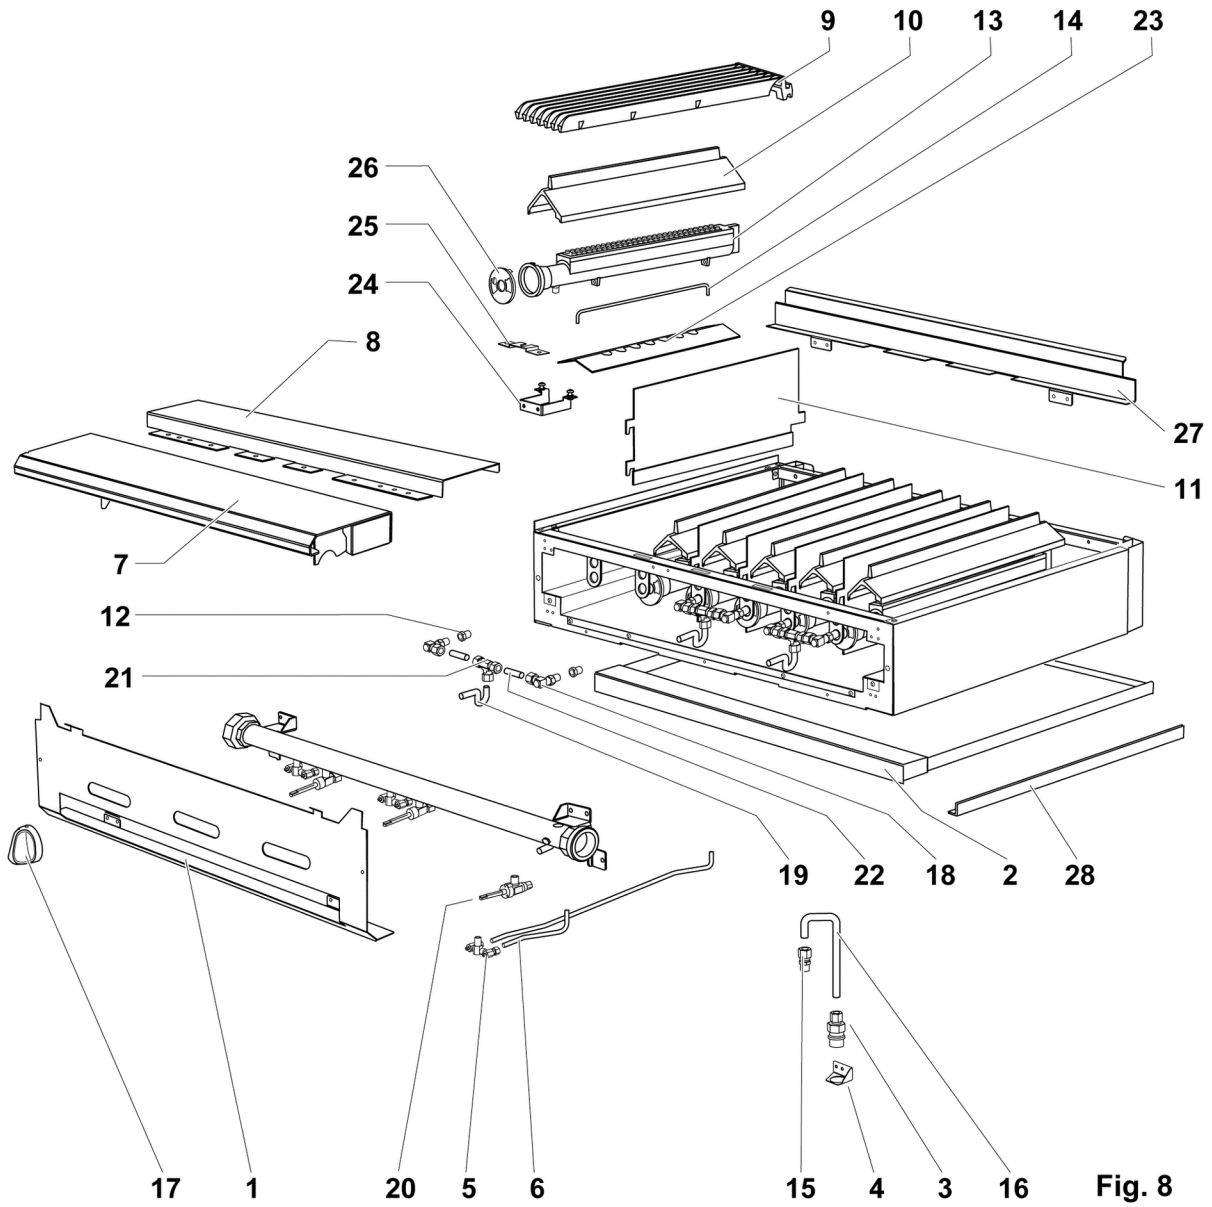

36"- 4 & 18"- 2 OPEN TOP BURNER

ILLUS.	PART NO.	NAME OF PART	AMT.
		PL-F37419 FIG-7	
1	00-957573-00001	Manifold Cover 36" (4 Open Top Burner).....	1
	00-957564-00001	Manifold Cover 18" (2 Open Top Burner).....	1
2	00-499006-000G2	Tray - Crumb (SST) 36" (4 Open Top Burner).....	1
	00-956696-000G2	Tray - Crumb (SST) 18" (2 Open Top Burner).....	AR
3	00-497984-00001	Retainer - Grate.....	2
4	00-426509-00010	Tube - Flex 1/2" O.D. 10" Lg.....	1
5	00-499555-00001	Disconnect - Gas Female.....	1
6	00-499047-00001	Bracket - Disconnect.....	1
7	00-499425-000G1	Front Top Assy. 36" (4 Open Top Burner).....	1
	00-957235-000G1	Front Top Assy - Condiment Rail 36" (4 Open Top Burner).....	4
	00-956658-000G1	Front Top Assy 18" (2 Open Top Burner).....	AR
8	00-957239-000G1	Front Top Slide Rail Assy.....	4
10	00-499001-00004	Support - (4) OTB Burner (SST).....	1
	00-956690-00001	Support - (2) OTB Burner (SST).....	1
11	00-499493-00001	Support - Grate (Alum.).....	1
	00-499493-00002	Support - Grate (SST).....	1
12	00-499615-00002	Deflector - Rear (SST) 36" (4 Open Top Burner).....	1
	00-956697-00002	Deflector - Rear (SST) 36" (4 Open Top Burner).....	1
13	00-957370-00001	Grate - Front 18".....	AR
14	00-957371-00001	Grate - Rear 18".....	AR
15	00-957372-00001	Bowl - 18" Double.....	AR
16	00-957343-00002	Burner - Head 6".....	AR
17	00-499712-00001	Knob - HD Burner.....	AR
18	00-957367-00001	Valve - Burner.....	AR
19	00-499970-00001	Valve - Pilot Quick Disconnect.....	AR
20	00-957398-000G1	Venturi Assy.....	1
21	00-402558-00004	Clip - Tubing.....	AR
22	00-958073-00001	Plate - Restrictor.....	1
23	00-959108-000G1	Pilot - Kit Open Top Burners.....	1
24	FP-012-02	Fitting - Tube 1/2 TBG X 3/8 MPT.....	1
25	00-499002-00003	Deflector - HD Splash L.H. (SST).....	1
	00-499002-00004	Deflector - HD Splash R.H. (SST).....	1
*	00-957067-000G1	Riser - Stub 36" W/Alum. Back 36" (4 Open Top Burner).....	1
*	00-957065-000G1	Riser - Stub 18" W/Alum. Back 36" (4 Open Top Burner).....	1

* Not Shown

36" & 24" CHAR BROILER