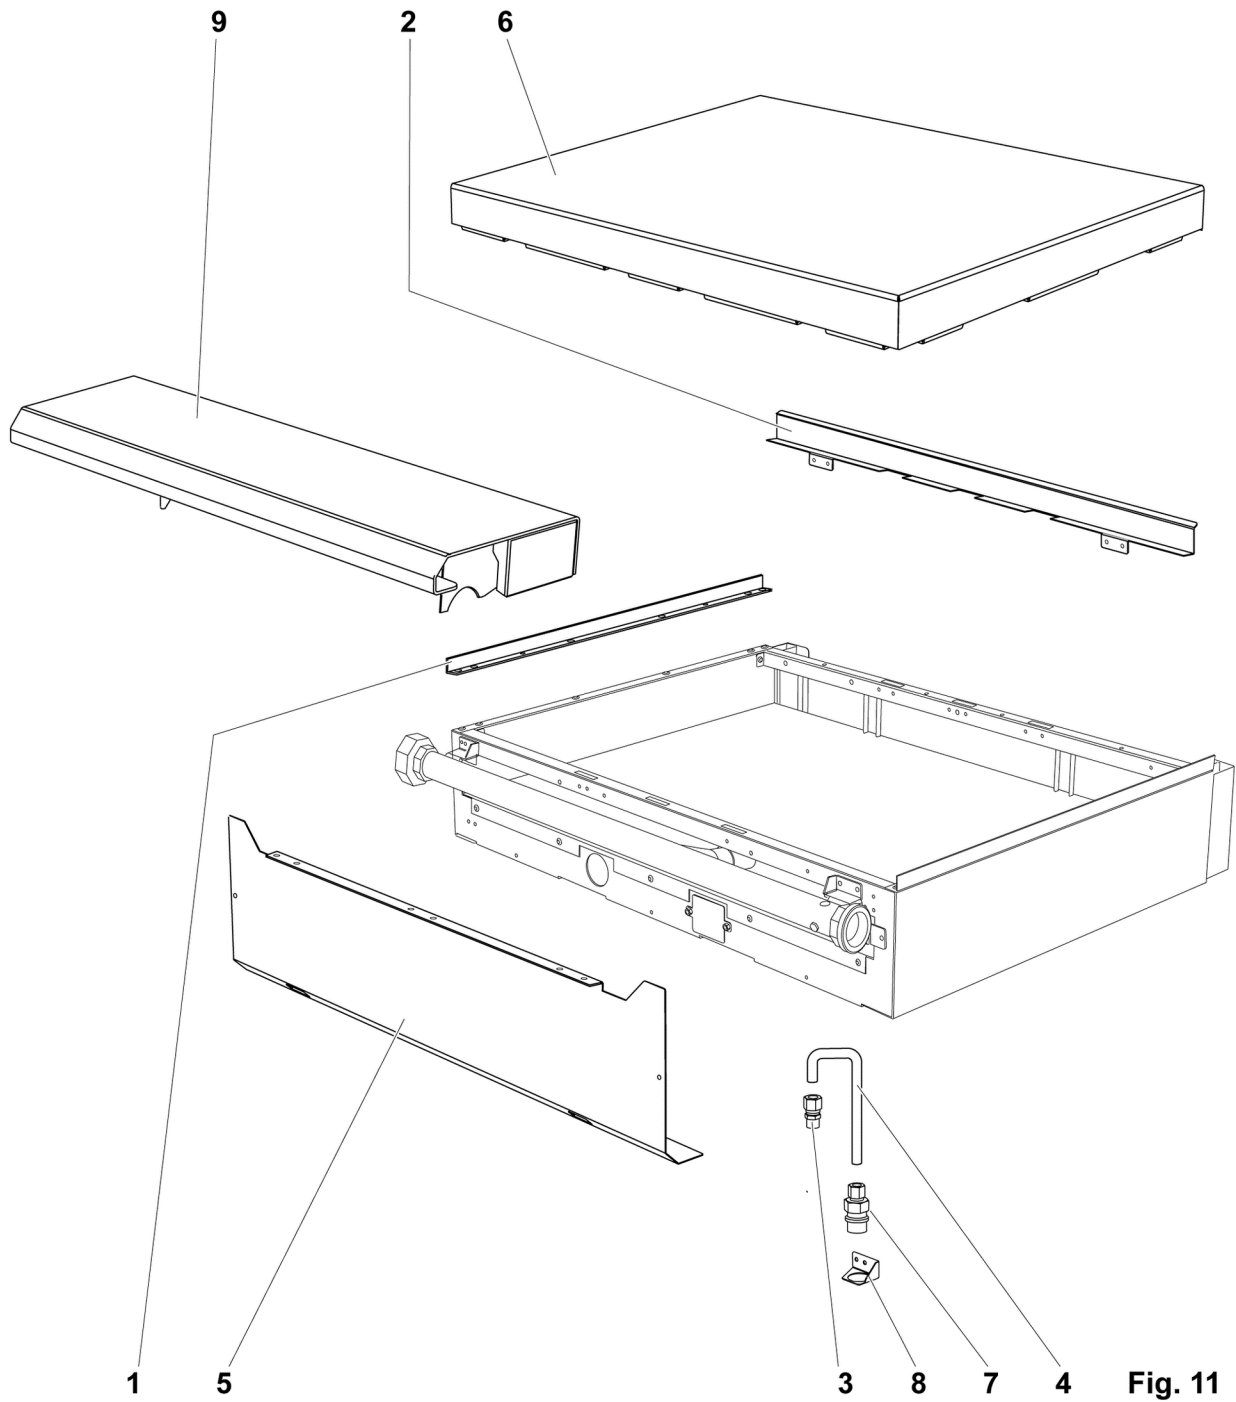

Fig. 10

36", 24" & 18" THERMO CONTROL GRIDDLE TOP

36", 24" & 18" THERMO CONTROL GRIDDLE TOP

ILLUS.	PART NO.	NAME OF PART	AMT.
	PL-F37419 FIG-10		
1	00-957961-00001	Panel - Rear Closure 36" (Alum.) 36" Griddle Top.....	1
	00-957989-00001	Panel - Rear Closure 24" 24" Griddle Top.....	1
	00-957993-00001	Panel - Rear Closure 18" 18" Griddle Top.....	AR
2	00-499047-00001	Bracket - Disconnect.....	1
3	00-499555-00001	Disconnect - Gas Female.....	1
4	00-426509-00010	Tube - Flex 1/2" O.D. 10" Lg.....	1
5	00-499425-000G1	Front Top Assy. 36" Griddle Top.....	1
	00-956705-000G1	Front Top Assy. 24" Griddle Top.....	1
	00-956658-000G1	Front Top Assy 18" Griddle Top.....	1
6	00-957235-000G1	Front Top Assy - Condiment Rail 36" Griddle Top.....	1
	00-957239-000G1	Front Top Slide Rail Assy. 36" Griddle Top.....	1
	00-957357-000G1	Front Top Assy. - Condiment Rail 24" Griddle Top.....	1
	00-957235-000G1	Front Top Assy - Condiment Rail 18" Griddle Top.....	1
7	00-499112-00001	Bracket - Griddle Burner Support.....	3
8	00-499635-00001	Griddle Burner Assy.....	3
9	00-413302-00001	Clip - Pilot Mounting.....	3
10	00-497984-00001	Retainer - Grate.....	2
11	00-957982-000G4	Grease Drawer Assy. 36" Griddle Top.....	1
	00-956709-000G4	Grease Drawer Assy. 24" Griddle Top.....	1
	00-956677-000G4	Grease Drawer Assy. 18" Griddle Top.....	1
12	00-499622-000G2	NLA - Obsolete--36"" Griddle Assy.....	1
	00-499957-000G2	NLA - Obsolete--24"" Griddle Assy.....	1
	00-956674-000G2	NLA - Obsolete--18"" Griddle Assy.....	1
13	00-957170-000G1	Griddle Baffle Assy. Center (Not Shown).....	2
14	00-956662-00001	Cover - Rear Manifold.....	1
	00-956710-00001	Cover - Hot Top 24" Griddle.....	1
15	00-499488-00002	Knob - Gas Thermostat.....	3
16	FP-012-02	Fitting - Tube 1/2 TBG X 3/8 MPT.....	1
17	00-404193-00001	Valve - Pilot.....	3
18	00-499488-00001	Thermostat - Gas.....	3
19	FP-085-68	Fitting- Elbow (7/16 TBG X 3/8 MPT).....	6
20	00-404079-0000F	Nozzle.....	3
21	00-418051-0000F	Hood - Orifice.....	3
22	FP-085-42	Fitting - Tube (7/16 TBG X 3/8 MPT).....	3
23	00-426508-00006	Tube - Flex 7/16" O.D. 6" Lg.....	3
24	00-426508-00010	Tube - Flex 7/16" O.D. 10" Lg.....	3
25	SD-036-79	Self-Tapping Screw 6-32 x 1/2 Type TT Hex Hd. (SST).....	6
26	FP-085-53	Pipe Plug 1/8.....	1
27	00-957604-000G2	Cover - Manifold 36" Thermo Griddle (Condiment Rail).....	1
	00-957602-000G2	Cover - Manifold 24" Thermo Griddle (Condiment Rail).....	1
	00-957594-000G1	Cover - Manifold 18" Thermo Griddle.....	1
28	00-957396-00002	Baffle - Griddle.....	1
	00-957988-00002	Baffle - 24" Forward Griddle.....	1
	00-957992-00002	Baffle - 18" Forward Griddle.....	1
29	00-788541-0000A	Tube - Pilot, Flex (W/Tip) (Not Shown).....	2
30	00-956939-00002	Tube - Pilot, Flex (W/Tip) (Not Shown).....	1