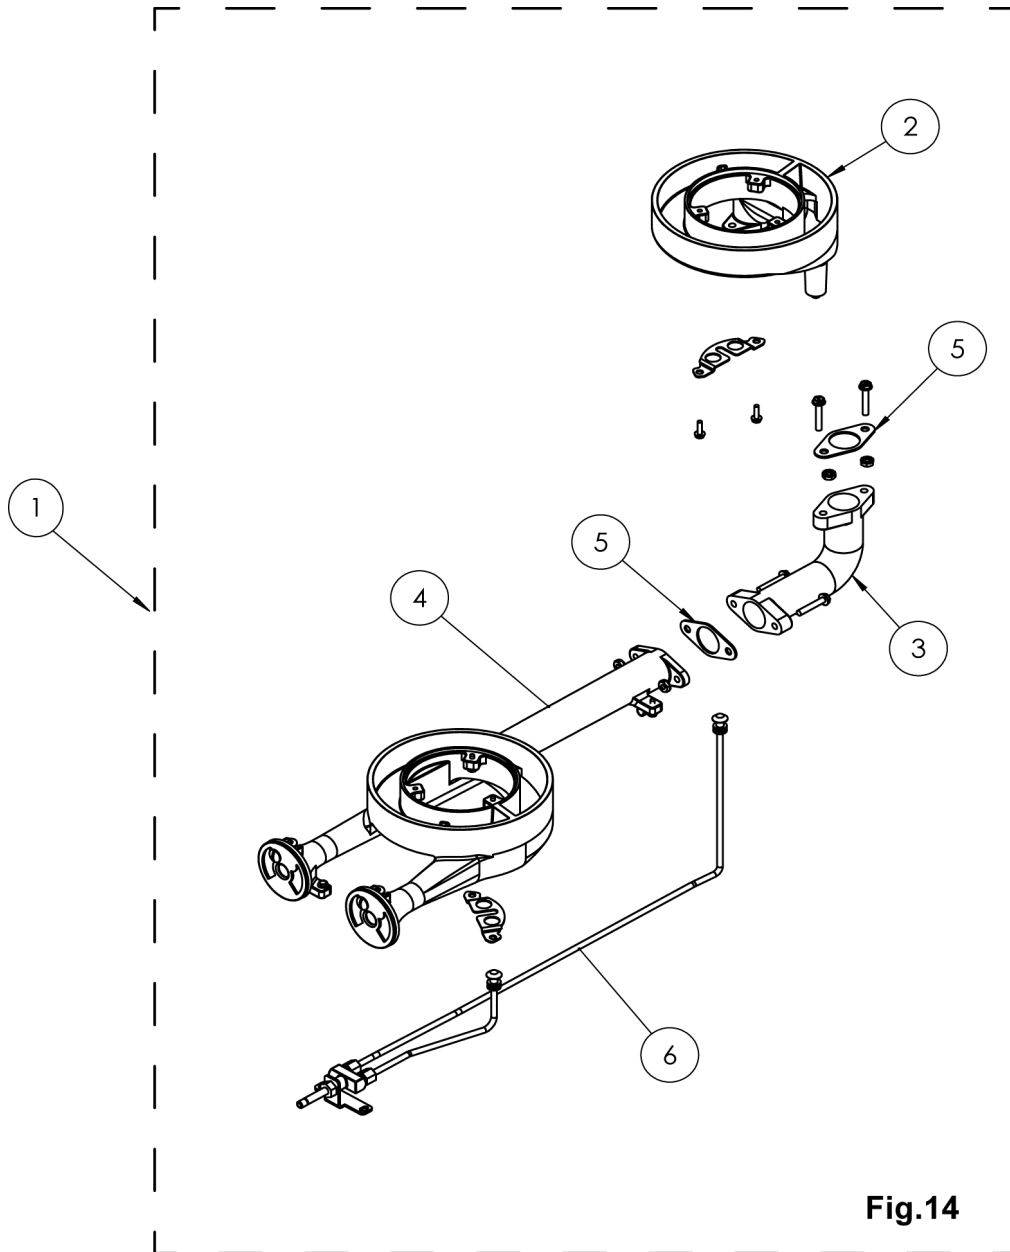

STEP UP BURNER ASSEMBLY

STEP UP BURNER ASSEMBLY

ILLUS.	PART NO.	NAME OF PART	AMT.
		PL-F37419 FIG-14	
1	00-957817-000G1	Burner Assy. - Step Up.....	1
2	00-957826-00001	Burner - Rear Step Up.....	1
3	00-957825-00001	Elbow - Center Step Up.....	1
4	00-957824-00001	Burner - Front Step Up.....	1
5	00-957823-00001	Gasket.....	1
6	00-959108-000G2	Pilot Assy. - Step Up.....	1