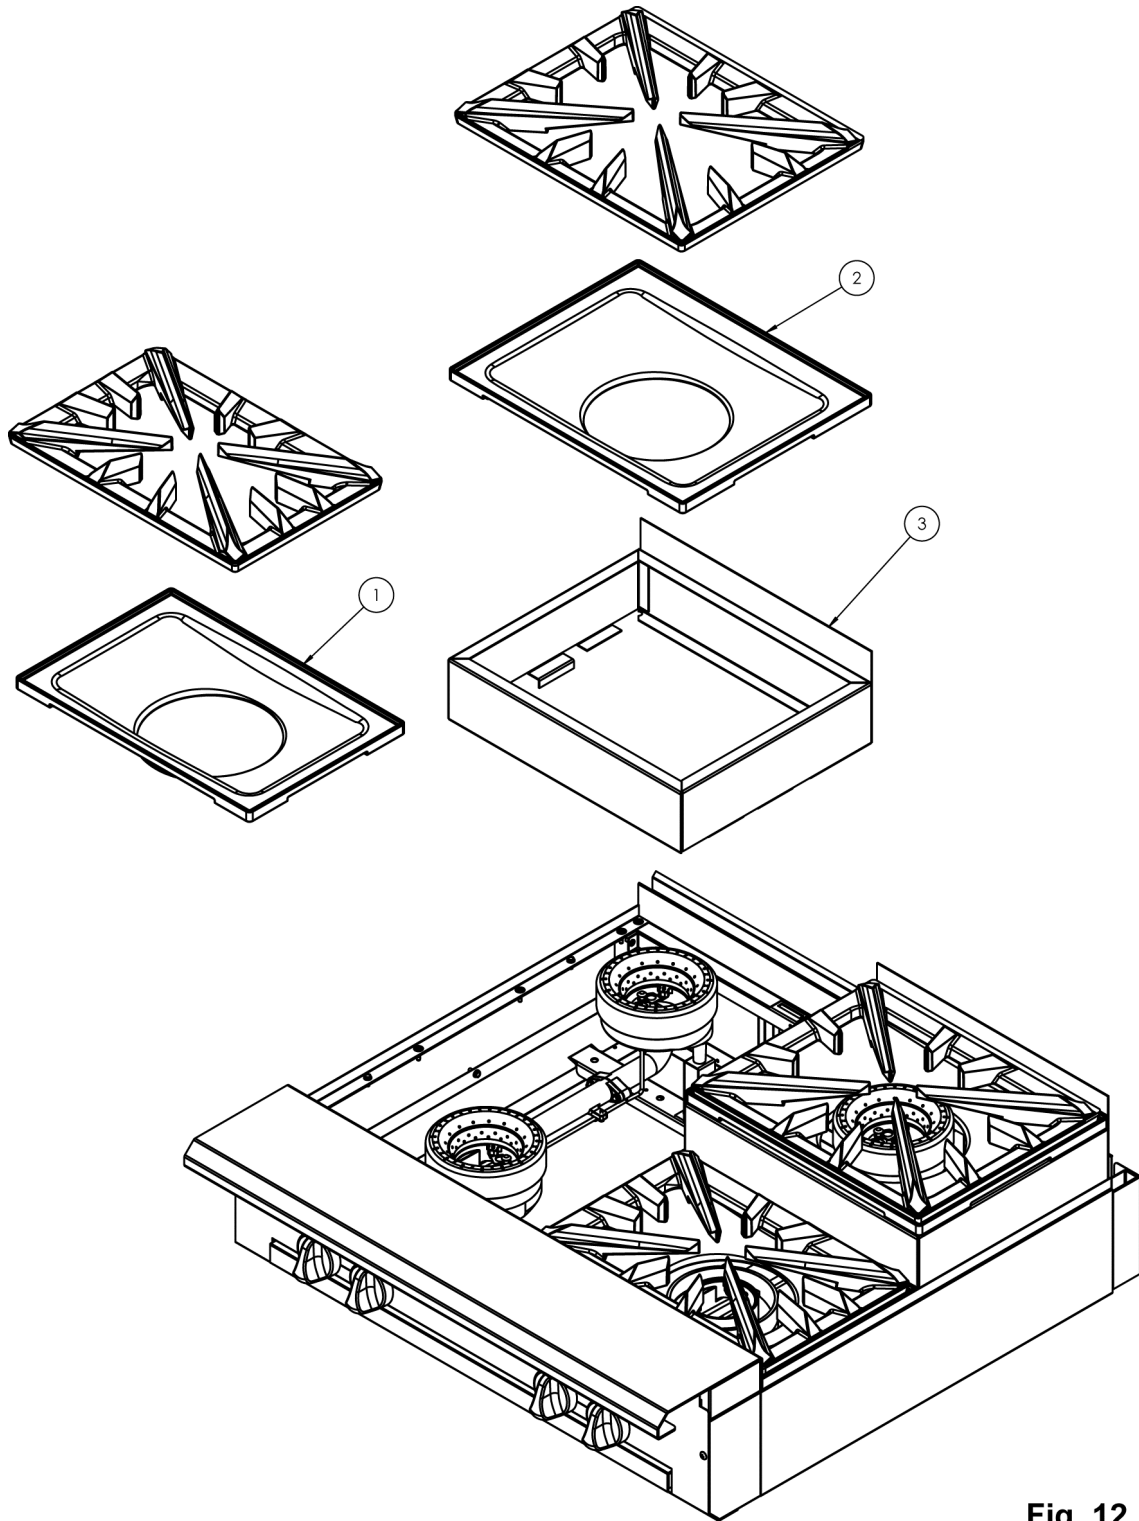

* Not Shown

Fig. 12

36" AND 18" STEP UP OPEN TOP BURNER

36" AND 18" STEP UP OPEN TOP BURNER

ILLUS.	PART NO.	NAME OF PART	AMT.
PL-F37419 FIG-12			
1	00-957882-00001	Bowl - Front 18" Step Up.....	2
2	00-957881-00001	Bowl - Rear 18: Step Up.....	2
3	00-957877-000G1	Frame - 18" Step Up.....	2