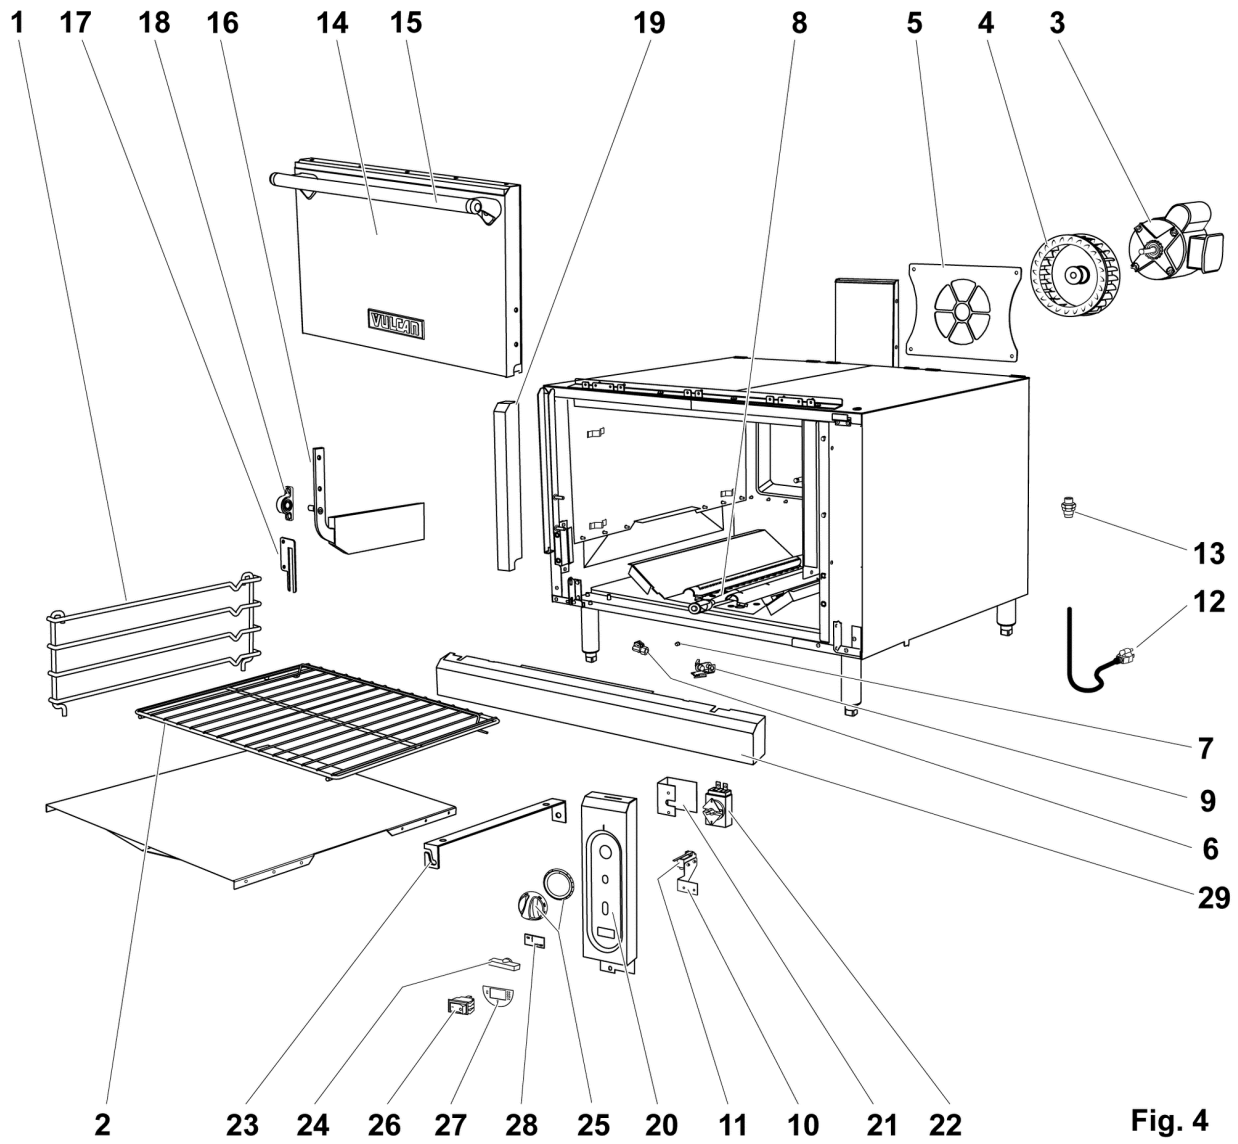

FIG. 3

"S" MODEL GAS MANIFOLD ASSY

"S" MODEL GAS MANIFOLD ASSY

ILLUS.	PART NO.	NAME OF PART	AMT.
	PL-F37419 FIG-3		
1	00-497765-00001	Valve - Pilot Safety.....	1
2	00-407522-00007	Thermosat - 550 Deg. F.....	1
	00-407522-00008	Thermostat - 400-650 Deg. F.....	1
3	00-719971	Valve - Gas Manual Shut-Off.....	1
4	FP-035-54	Pipe - 3/8 X 2.250 (BLKSTL) (TBE).....	1
5	FP-012-21	Elbow 90 Deg. (1/8 Male Pipe x 1/4 Tube).....	2
6	00-719132	Union - 3/8" (BLKSTL) (150#).....	1
7	FP-085-68	Fitting- Elbow (7/16 TBG X 3/8 MPT).....	1
8	FP-019-10	Tee - 3/8 X 3/8 X 3/8 (BLKSTL).....	1
9	00-404193-00001	Valve - Pilot 260 BROILER.....	1
10	00-719066	Bushing - Pipe 3/8 -1/8.....	1
11	SD-032-07	Self-Tapping Screw 10-24 x 1/2 Hex Washer Hd., Type TT.....	1
12	NS-044-09	Nut Assy. 10-24 Hex Keps.....	1
13	FP-012-03	Fitting - Elbow 1/2 TBG X 3/8 MPT.....	1
14	SC-060-38	Cap Screw 1/4-20 X 5/8 Hex Hd.....	1
15	00-499465-00001	Bracket - Gas Mounting.....	1
16	00-426505-00009	Tube - Flex 1/4" O.D. 9" Lg.....	1
17	FP-035-46	Pipe 3/8 x 1 Lg. TBE.....	1
18	00-426509-00024	Tube - Flex 1/2" O.D. 24" Lg.....	1
19	00-426508-00048	Tube - Flex 7/16" O.D. 48" Lg.....	1
20	00-426505-00036	Tube - Flex 1/4" O.D. 36" Lg.....	1
21	00-412788-00004	Thermocouple - 48" Lg. 48" Lg.....	1