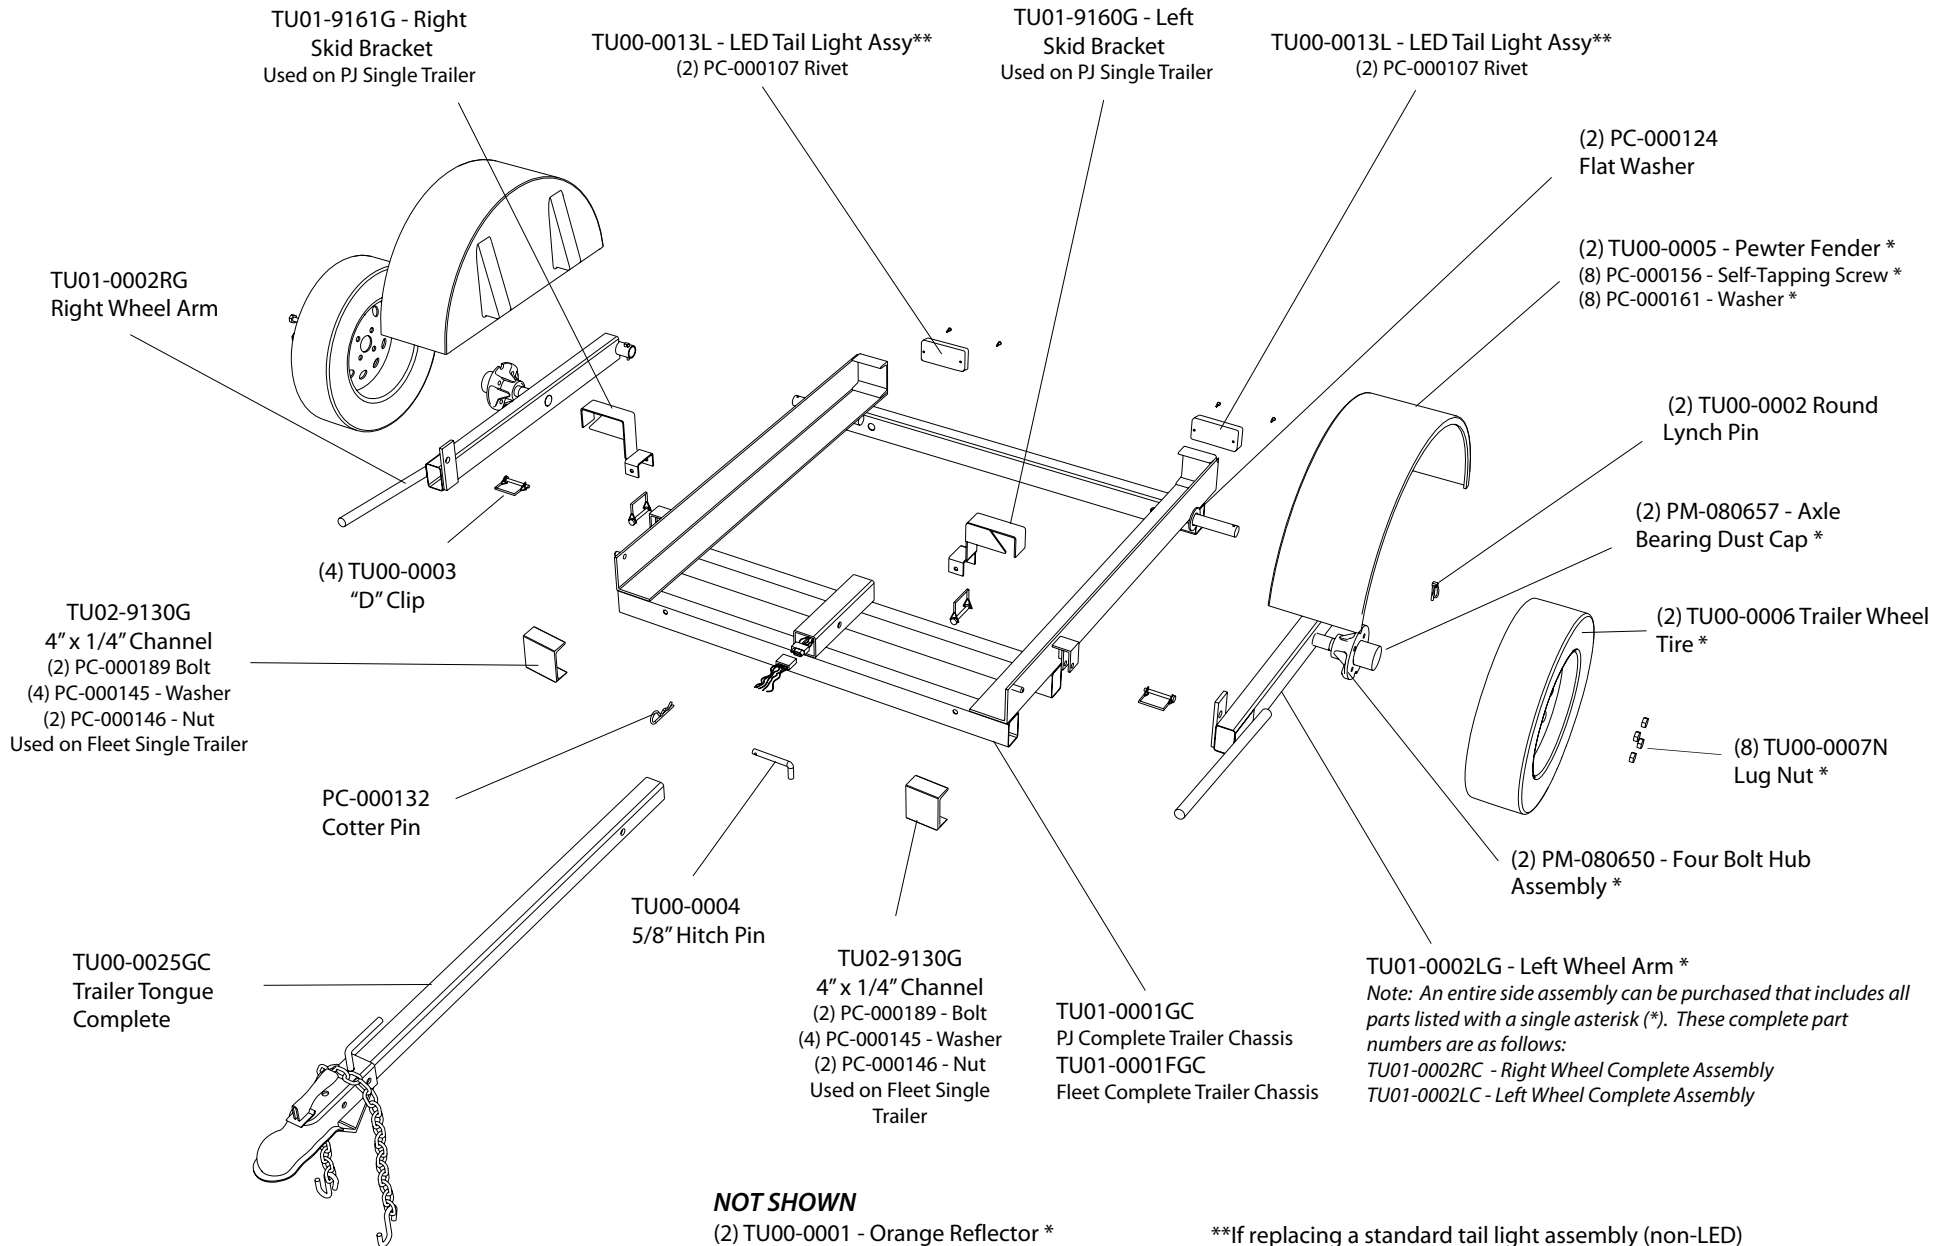

TU01-1000 - PJ Single Trailer Chassis
TU01-1001 - Fleet Single Trailer Chassis

NOT SHOWN

- (2) TU00-0001 - Orange Reflector *
- (2) PC-000102 - Rivets For Fastening Reflector *
- (2) TU00-0020 - Caution Decal *
- (1) TU00-0022 - License Plate Holder

**If replacing a standard tail light assembly (non-LED) please order a TU00-0013RK. This is a kit that contains an LED tail light, adapter plate, and fasteners.