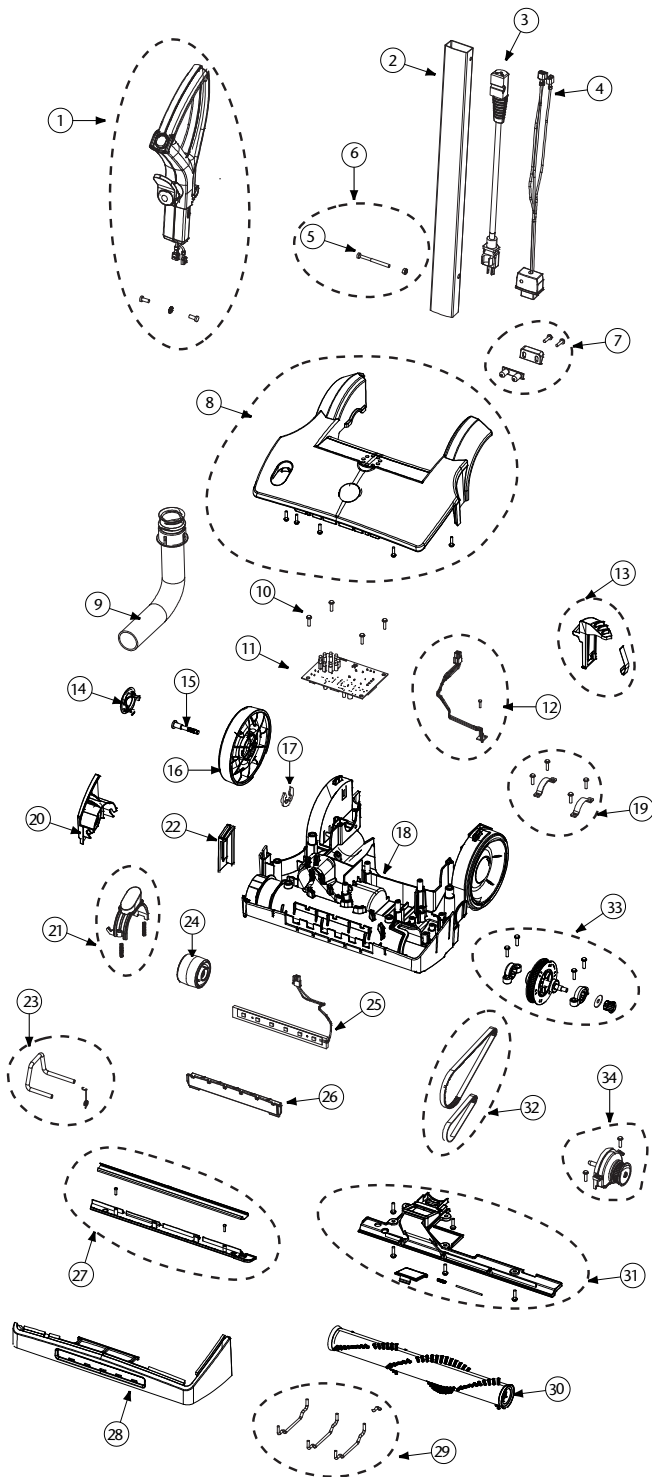

PROGEN 12/15 PARTS

No.	Product Name	Qty	List Price
1	835699 Handle Assembly	1 ea.	\$17.76
2	834746 Aluminum Tube Handle	1 ea.	10.44
3	834740-1 Power Cord w/ Strain Relief 50' 15"	1 ea.	42.76
	834740 Power Cord w/ Strain Relief 40' 12"	1 ea.	35.00
4	834750 Handle Tube Harness	1 ea.	7.36
5	834743 Handle Tube Bushing	1 ea.	1.28
6	835701 Handle Screw Nut Assembly (includes: #5)	1 ea.	1.24
7	835700 Cam Lock Latch Assembly	1 ea.	1.64
8	835686 Base Cover 15" Assembly	1 ea.	22.60
	835707 Base Cover 12" Assembly	1 ea.	21.40
9	510252 Hose Power Head Assembly	1 ea.	3.80
10	835345 Washer Pan Screw M4	1 ea.	2.00
11	834797 Main Control Board	1 ea.	65.00
12	835683 Control Board Hall Effect Assembly	1 ea.	6.04
13	835676 Foot Pedal 15" Assembly	1 ea.	2.68
	835702 Foot Pedal 12" Assembly	1 ea.	2.48
14	834788 Cap Button	1 ea.	1.64
15	834789 Rear Wheel Shaft 15"	1 ea.	2.04
	835033 Rear Wheel Shaft 12"	1 ea.	1.80
16	834787 Rear Wheel 15"	1 ea.	9.80
	835034 Rear Wheel 12"	1 ea.	6.36
17	834790 Retaining Ring	1 ea.	1.08
18	834804 Power Nozzle Base 15"	1 ea.	36.12
	835031 Power Nozzle Base 12"	1 ea.	28.56
19	835684 Filter Housing Clamp Assembly	1 ea.	1.72
20	835350 Brush Removal Cover 15" Assembly	1 ea.	3.72
	835352 Brush Removal Cover 12" Assembly	1 ea.	3.64
21	835682 Brush Release Button 15" Assembly	1 ea.	2.04
	835705 Brush Release Button 12" Assembly	1 ea.	1.96
22	834810 Side Base Bumper 15"	1 ea.	2.00
	835036 Side Base Bumper 12"	1 ea.	2.08
23	835675 Center Wheel Pivot Rod Assembly	1 ea.	2.16
24	834791 Center Wheel	1 ea.	2.80
25	835349 LED Strip Light Harness Assembly	1 ea.	10.40
26	834816 LED Strip Light Lens	1 ea.	1.80
27	835680 Front Base Plate 15" Assembly	1 ea.	5.56
	835703 Front Base Plate 12" Assembly	1 ea.	5.00
28	834809 Front Base Bumper 15"	1 ea.	6.16
	835035 Front Base Bumper 12"	1 ea.	4.80
29	835679 Base Wire Brace	1 ea.	2.40
30	834807 Brush Roller 15"	1 ea.	13.60
	835044 Brush Roller 12"	1 ea.	13.00
31	835681 Rear Base Plate 15" Assembly	1 ea.	3.16
	835704 Rear Base Plate 12" Assembly	1 ea.	2.96
32	835678 Timing Belt Assembly	1 ea.	17.80
33	835685 15" Pulley Assembly	1 ea.	11.00
	835706 12" Pulley Assembly	1 ea.	9.00
34	835677 Brush Roller Clutch Assembly	1 ea.	27.04