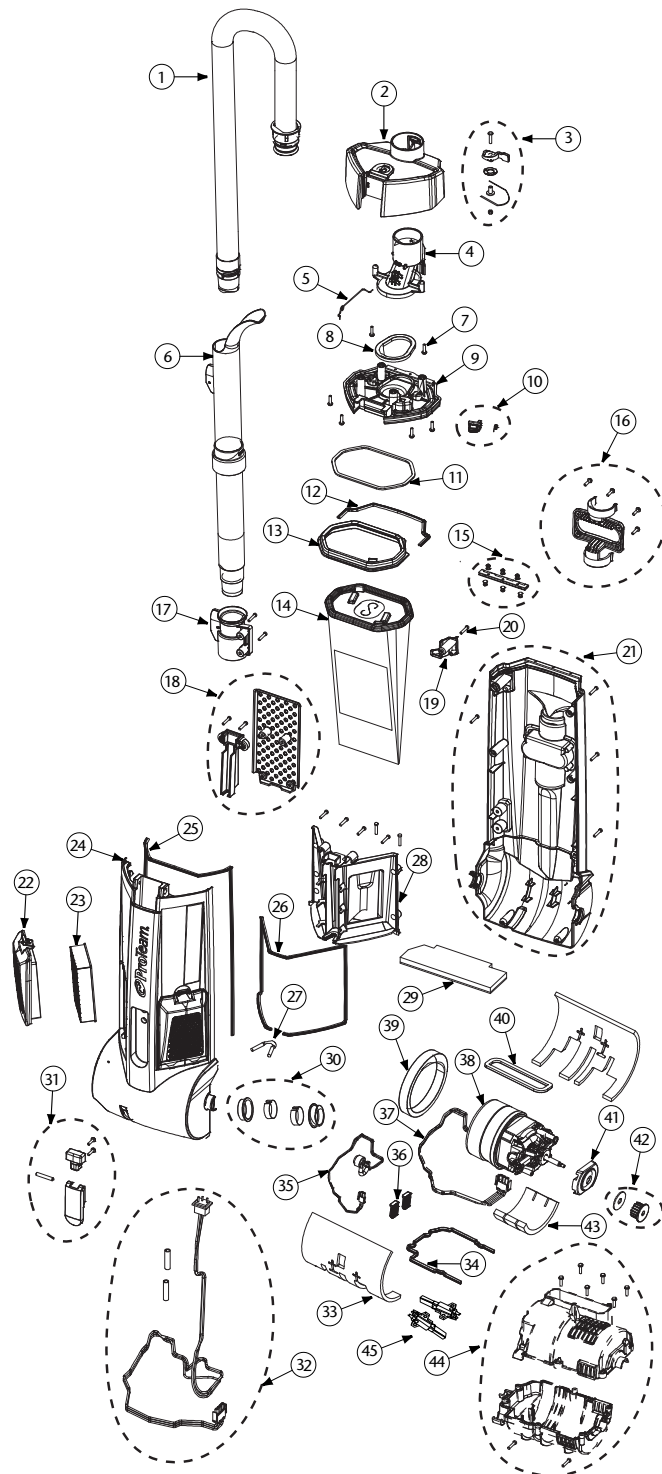

PROGEN 12/15 PARTS

No.	Product Name	Qty	List Price
1	510259 Hose Assembly	1 ea.	$13.00
2	835354 Filter Cover Assembly	1 ea.	5.20
3	835696 Filter Lid Cam Lock Assembly	1 ea.	6.76
4	834688 Transition Duct Assembly Upright	1 ea.	3.40
5	834753 Filter Housing Spring Hose	1 ea.	1.28
6	510258 Extension Tube Assembly	1 ea.	5.80
7	835345 Washer Pan Screw M4	1 ea.	2.00
8	834691 Transition Duct Gasket	1 ea.	1.60
9	834687 Bag Cover Housing Plate	1 ea.	4.12
10	835697 Bag Cover Housing Interlock Assembly	1 ea.	1.32
11	834690 Bag Cover Gasket Plate	1 ea.	1.88
12	834730-3 Lid Rear Tree Gasket	1 ea.	1.20
13	834823 Bag Housing Rim	1 ea.	1.96
14	107377 Intercept Micro Filter, 10 pack	1 ea.	15.99
15	835698 Hinge with Rivet Assembly	1 ea.	4.88
16	835694 Carry Handle w/ Tool Caddy Assembly	1 ea.	2.36
17	835351 Power Nozzle Adaptor Hose	1 ea.	2.96
18	835690 Filter Housing Harness Enclosure Assembly	1 ea.	2.76
19	834724 Extension Handle Clip	1 ea.	1.40
20	835358 Pan Screw M4 20mm	1 ea.	1.48
21	835693 Rear Bag Housing Assembly	1 ea.	17.00
22	834717 HEPA Filter Cover	1 ea.	5.08
23	107005 HEPA Filter	1 ea.	5.78
24	835687 Front Bag Housing 15"	1 ea.	16.36
	835708 Front Bag Housing 12"	1 ea.	16.36
25	834730 Bag Housing Tree Gasket	1 ea.	1.88
26	834730-1 Filter Housing Tree Gasket	1 ea.	1.52
27	835150 Filter Housing Gasket Separator	1 ea.	1.08
28	834718 Filter Housing Separator	1 ea.	6.68
29	834721 Motor Intake Filter	1 ea.	1.48
30	835695 Bag Housing Pivot Sleeve Assembly	1 ea.	2.32
31	835688 Lower Cord Wrap Bracket Assembly	1 ea.	2.28
32	835689 Filter Housing Harness Assembly	1 ea.	8.16
33	834722 Foam Filter Housing	1 ea.	2.60
34	834730-2 Motor Housing Tree Gasket	1 ea.	1.28
35	834723 Bag Full Indicator Sensor	1 ea.	8.00
36	835057 Motor Support Gasket	1 ea.	1.60
37	835344 Motor Harness	1 ea.	5.00
38	834705 Motor Assembly (Includes # 45)	1 ea.	84.24
39	834696 Blower Gasket Housing	1 ea.	2.80
40	834697 Inlet Motor Gasket	1 ea.	1.60
41	834701 Motor Mount Gasket	1 ea.	2.28
42	835692 Motor Pulley Assembly	1 ea.	1.92
43	834704 Foam Motor Housing	1 ea.	1.36
44	835691 Motor Housing Assembly	1 ea.	17.80
45	835714 Motor Brush	1 ea.	14.16