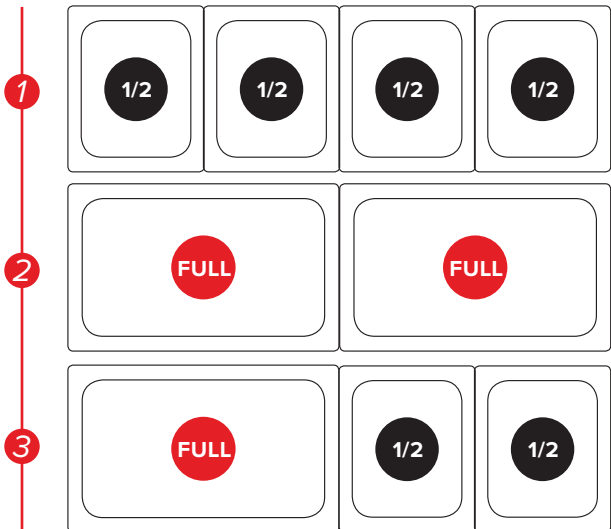

PAN LAYOUTS

Maximize your efficiency with the right size pans!

● Full Size - #24711422 ● 1/2 Size - #24712422

36" BAIN MARIE

| | |
|-----------------|----------|
| Item Number | 177BMFW3 |
| Pan Layouts | 2 |
| Number of Wells | 3 |
| Voltage | 120V |
| Wattage | 1500W |

46" BAIN MARIE

| | |
|-----------------|----------|
| Item Number | 177BMFW4 |
| Pan Layouts | 3 |
| Number of Wells | 4 |
| Voltage | 120V |
| Wattage | 1500W |

57" BAIN MARIE

| | |
|-----------------|----------|
| Item Number | 177BMFW5 |
| Pan Layouts | 3 |
| Number of Wells | 5 |
| Voltage | 120V |
| Wattage | 1500W |