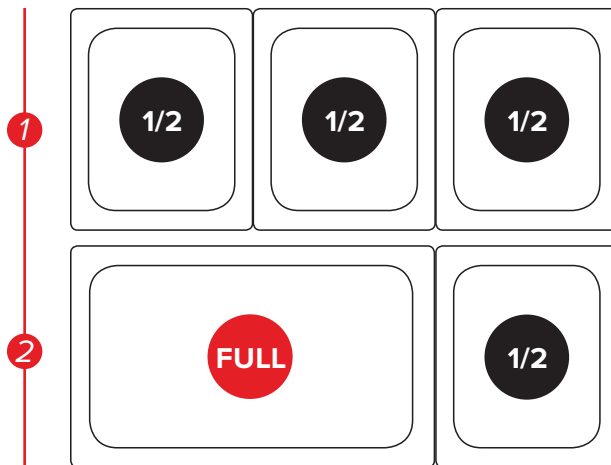

PAN LAYOUTS

Maximize your efficiency with the right size pans!

● Full Size - #24711422 ● 1/2 Size - #24712422

36" BAIN MARIE

| | |
|-----------------|----------|
| Item Number | 177BMFW3 |
| Pan Layouts | 2 |
| Number of Wells | 3 |
| Voltage | 120V |
| Wattage | 1500W |

46" BAIN MARIE

| | |
|-----------------|----------|
| Item Number | 177BMFW4 |
| Pan Layouts | 3 |
| Number of Wells | 4 |
| Voltage | 120V |
| Wattage | 1500W |

57" BAIN MARIE

| | |
|-----------------|----------|
| Item Number | 177BMFW5 |
| Pan Layouts | 3 |
| Number of Wells | 5 |
| Voltage | 120V |
| Wattage | 1500W |