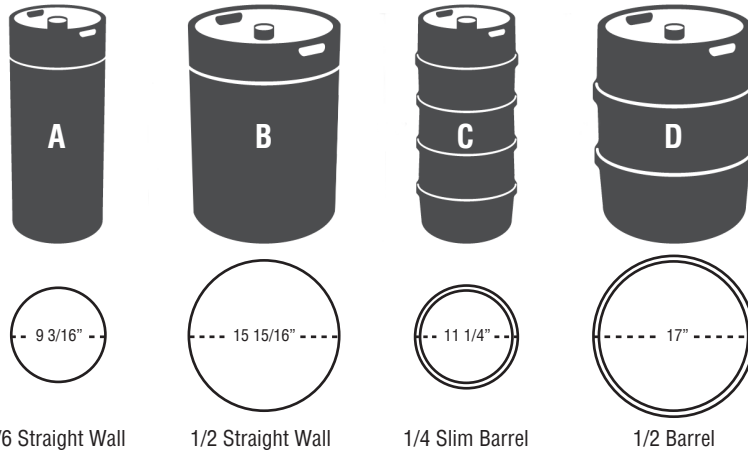

(3) 1/2 Straight Wall Kegs

**Keg Sizes**

1/6 Straight Wall

1/2 Straight Wall

1/4 Slim Barrel

1/2 Barrel

(10) 1/6 Straight Wall Kegs

(3) 1/2 Straight Wall Kegs

(1) 1/2 Straight Wall Keg  
 (8) 1/6 Straight Wall Kegs

(5) 1/4 Slim Barrel Kegs

Keg Sizes

1/6 Straight Wall

1/2 Straight Wall

1/4 Slim Barrel

1/2 Barrel

(14) 1/6 Straight Wall Kegs

(4) 1/2 Straight Wall Kegs

(8) 1/4 Straight Wall Kegs

**Keg Sizes**

(3) 1/2 Straight Wall Kegs

(12) 1/6 Straight Wall Kegs

(1) 1/4 Slim Barrel Keg  
 (3) 1/2 Straight Wall Kegs

Keg Sizes

1/6 Straight Wall