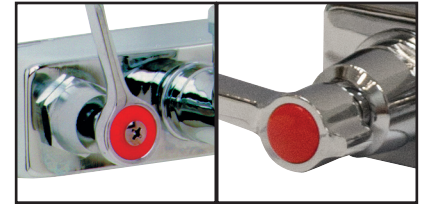

FAUCET PARTS - EXPLODED VIEW

Model: K-52

How To Identify Faucet Style

OLD STYLE
See Page 2.

NEW STYLE

Swivel Gooseneck Spout

55/64-27
Male Thread

OPTIONAL
Low-Flow Aerator
.5 GPM
K-08

Aerator
1 GPM Flow

"O" Rings

K-59SPH
Replacement
Spout

K-00HB
Replacement
Cartridge

1/2" NPS
Male Thread

Back Plate

Washer

Plastic Nut

4" Wrist Handles
Available

K-316-LUHA

To Remove
Hot/Cold Index

Insert
Paper Clip
Into Hole

FAUCET CONFORMS TO ANSI/NSF STANDARD 61 SECTION 9

FAUCET PARTS - EXPLODED VIEW

Model: K-52 *(Discontinued Style as of January 2016)*

K-59SP
Replacement
Spout

K-00
Replacement
Kit

Body

1/2" NPS
Male Thread

Back Plate

Washer

4" Wrist Handles
Available
K-316-LU

Plastic Nut