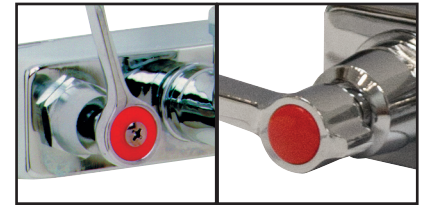

FAUCET PARTS - EXPLODED VIEW

Model: K-52

How To Identify Faucet Style

OLD STYLE
See Page 2.

NEW STYLE

Swivel Gooseneck Spout

55/64-27
Male Thread

OPTIONAL
Low-Flow Aerator
.5 GPM
K-08

Aerator
1 GPM Flow

"O" Rings

K-59SPH
Replacement
Spout

K-00HB
Replacement
Cartridge

1/2" NPS
Male Thread

Back Plate

Washer

Plastic Nut

4" Wrist Handles
Available

K-316-LUHA

To Remove
Hot/Cold Index

Insert
Paper Clip
Into Hole

FAUCET CONFORMS TO ANSI/NSF STANDARD 61 SECTION 9

FAUCET PARTS - EXPLODED VIEW

Model: K-52 *(Discontinued Style as of January 2016)*

How To Identify Faucet Style

OLD STYLE

NEW STYLE
See Page 1.

Swivel Gooseneck Spout

55/64-27
Male Thread

OPTIONAL
Low-Flow Aerator
.5 GPM
K-08

Aerator
2 GPM Flow

"O" Rings