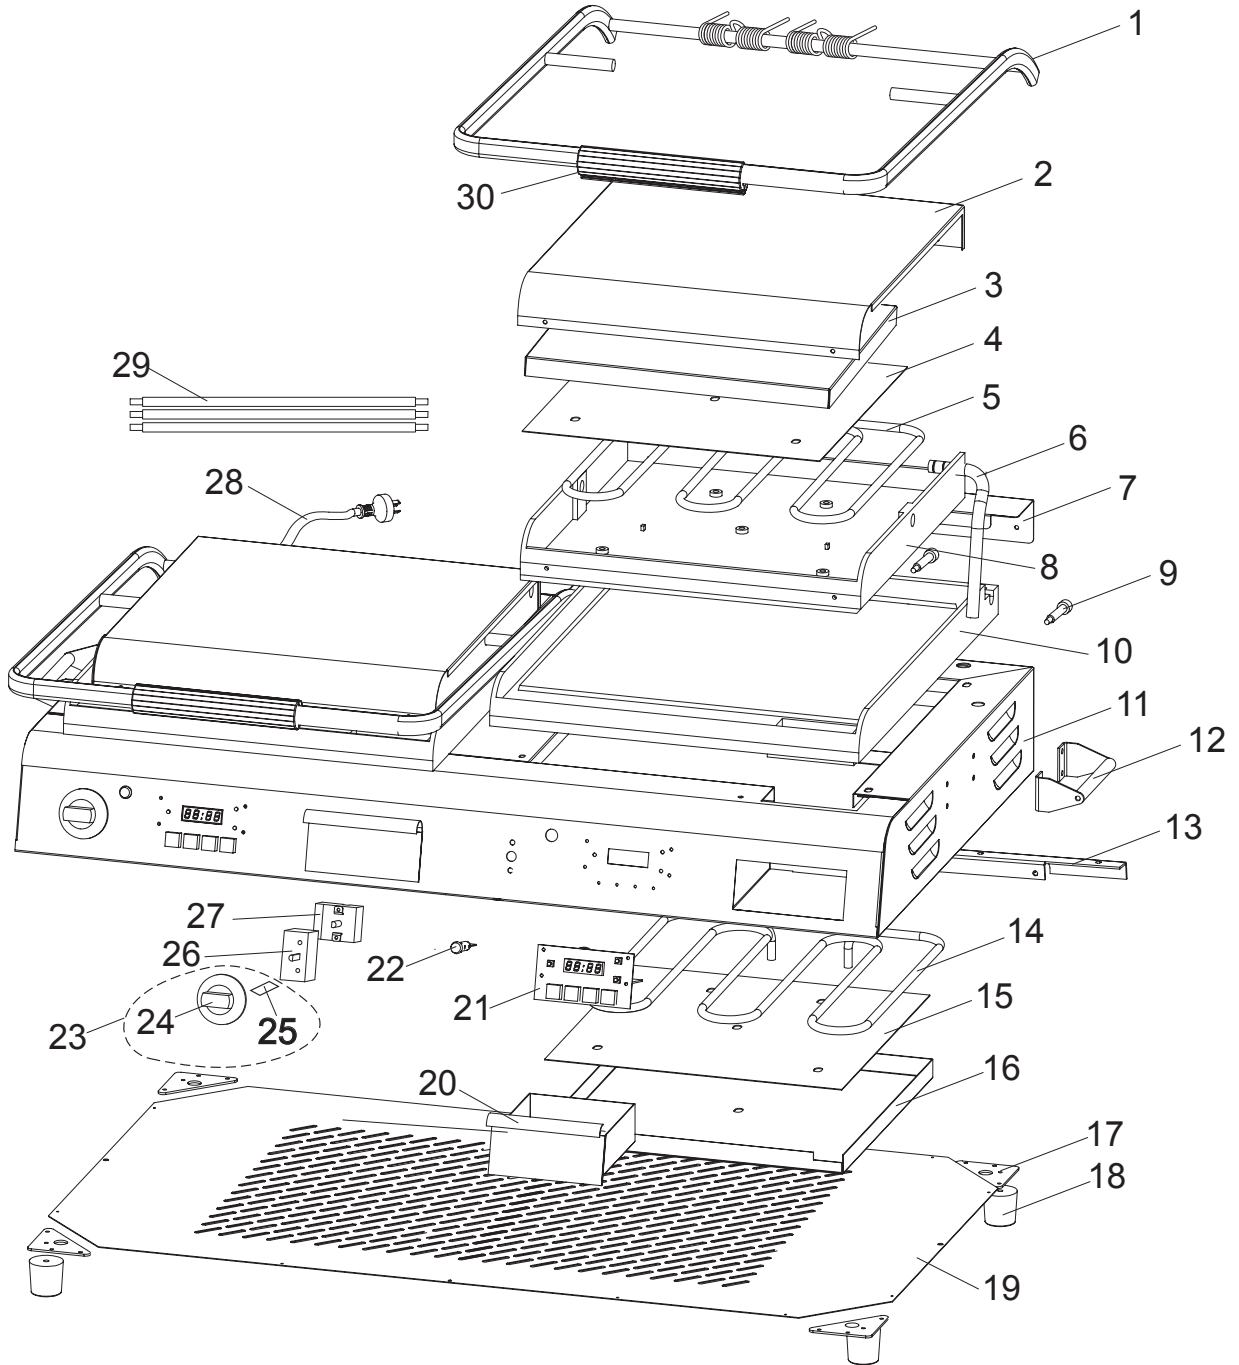

GPG14D/GSG14D/GPG14D-C/GSG14D-C 14 INCH GRILL PARTS LIST

Item	Description	Part Number	Qty	Hardware
1	Handle Assembly	U00681	1	
2	Top Cover	U00682	1	
3	Upper Insulating Plate	U01071040244	1	
4	Upper Press Plate	U00684	1	
5	Upper Element	U03061225118	1	
6	Wiring Cover	U01021005045	1	
7	Back Baffle	U00685	1	
8	Upper Cast Iron - Sandwich Grill (Smooth)	U00688	1	
	Upper Cast Iron - Panini Grill (Grooved)	U00686		
9	Lower Cast Iron - Sandwich Grill (Smooth)	U00692	1	
	Lower Cast Iron - Panini Grill (Grooved)	U00691		
10	Body Assembly	U00702	1	
11	Cord & Plug	U03021205012	1	
	Cord & Plug, GPG14D-C & GSG14D-C Only	U03021205010	1	
12	Adjust Nut	U00690	2	
13	Hardware Plate	U00695	1	
14	Side Handle	U01141065037	2	
15	Lower Element	U03061225119	1	
16	Lower Press Plate	U00696	1	
17	Lower Insulating Plate	U00697	1	
18	Triangle Plate	U00519	4	
19	Foot	U02121165003	4	
20	Base Plate	U01071040242	1	
21	Drip Tray	U06051471181	1	
22	Timer	U03991290111	1	
23	Indicator Light	U03091240005	1	
24	Knob Assembly	U01033	1	
25	Dial	-	1	
26	Spring Plate	-	1	
27	Power Switch	U03041215033	1	
28	Thermostat	U03051220022	1	
29	Wiring Kit	U00813	1	
30	Handle Grip	U00035	1	

GPGDUE14D/GSGDUE14D 14 INCH DOUBLE GRILL COMPONENTS