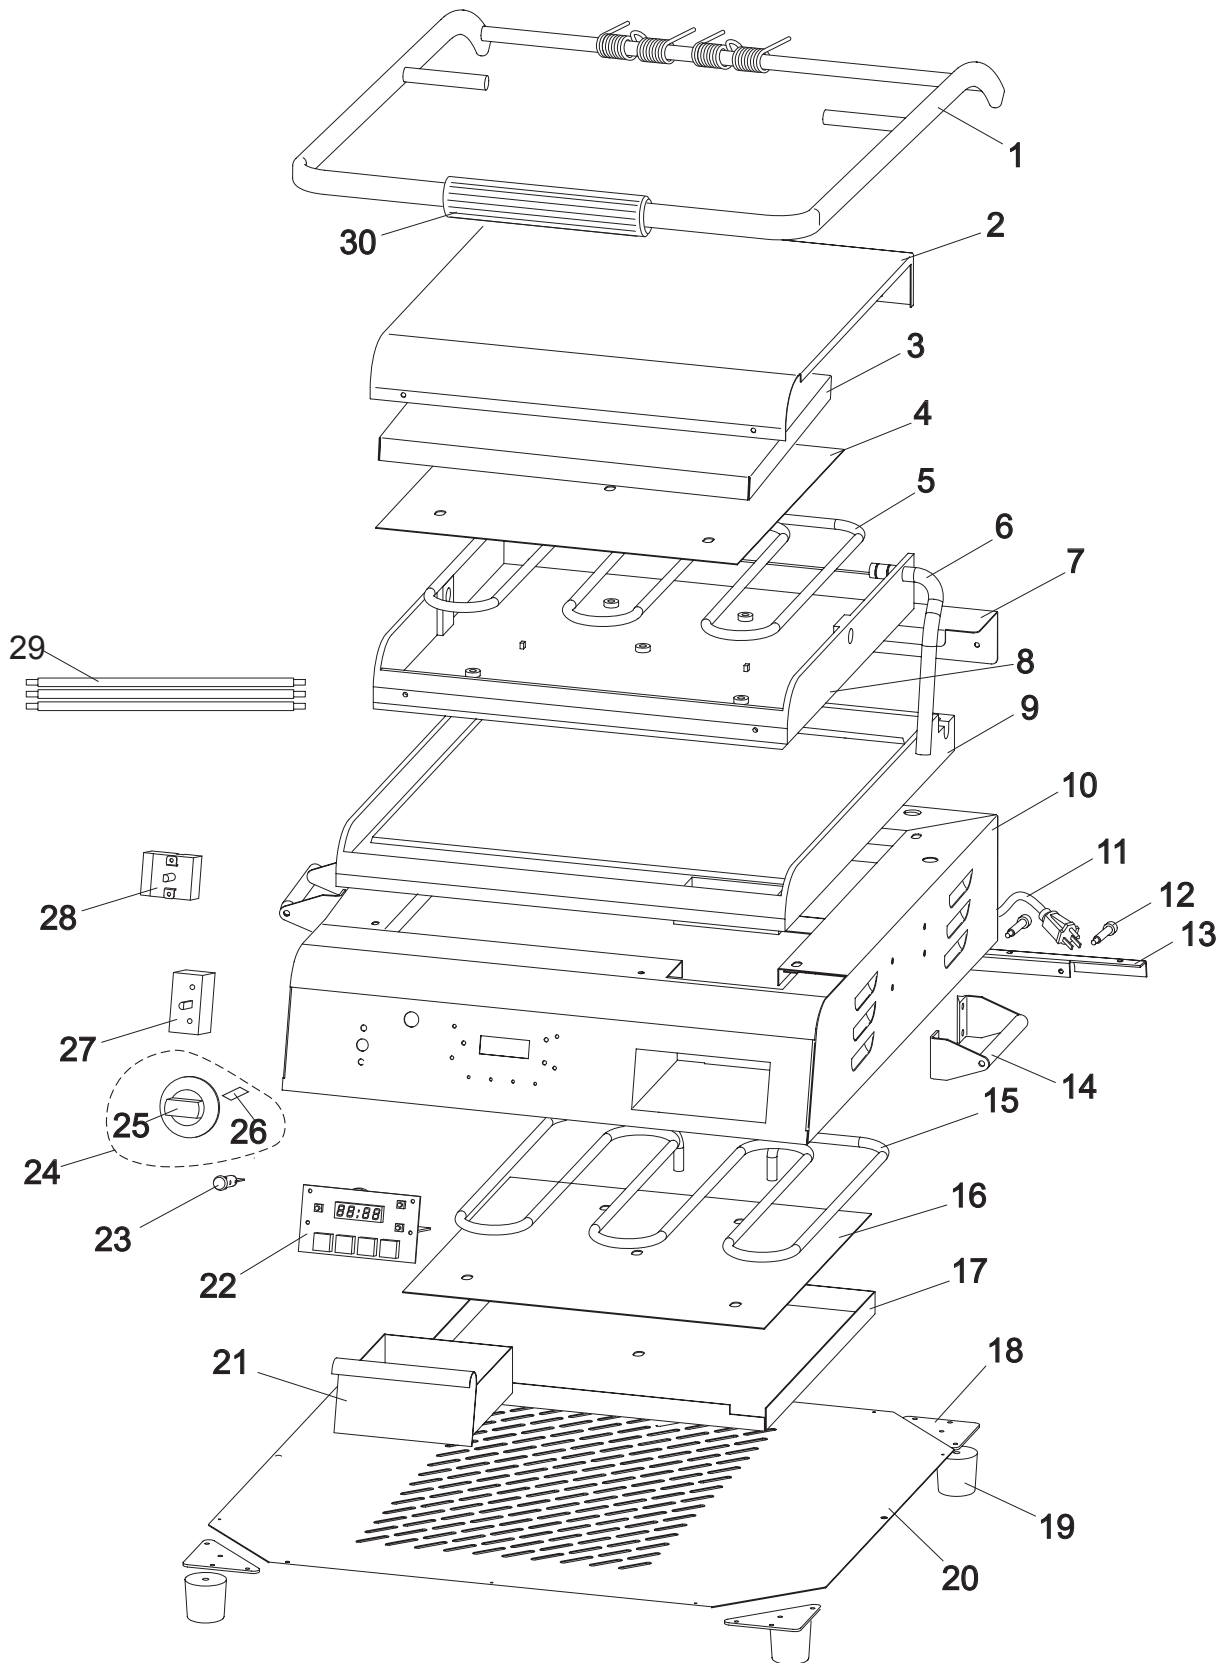

Parts Catalog

Model GPG14D

ELECTRIC SANDWICH GRILLS

MODELS: GPG14D, GSG14D, GPGDUE14D, GSGDUE14D
CANADIAN MODELS: GPG14D-C & GSG14D-C

1-21-16

IMPORTANT!

TO EXPEDITE SHIPMENT OF PARTS, ALWAYS SPECIFY MODEL, REV,
PART NUMBER, AND SERIAL NUMBER OF UNIT.

GPG14D/GSG14D/GPG14D-C/GSG14D-C 14 INCH GRILL COMPONENTS

GPG14D/GSG14D/GPG14D-C/GSG14D-C 14 INCH GRILL PARTS LIST

Item	Description	Part Number	Qty	Hardware
1	Handle Assembly	U00681	1	
2	Top Cover	U00682	1	
3	Upper Insulating Plate	U01071040244	1	
4	Upper Press Plate	U00684	1	
5	Upper Element	U03061225118	1	
6	Wiring Cover	U01021005045	1	
7	Back Baffle	U00685	1	
8	Upper Cast Iron - Sandwich Grill (Smooth)	U00688	1	
	Upper Cast Iron - Panini Grill (Grooved)	U00686		
9	Lower Cast Iron - Sandwich Grill (Smooth)	U00692	1	
	Lower Cast Iron - Panini Grill (Grooved)	U00691		
10	Body Assembly	U00702	1	
11	Cord & Plug	U03021205012	1	
	Cord & Plug, GPG14D-C & GSG14D-C Only	U03021205010	1	
12	Adjust Nut	U00690	2	
13	Hardware Plate	U00695	1	
14	Side Handle	U01141065037	2	
15	Lower Element	U03061225119	1	
16	Lower Press Plate	U00696	1	
17	Lower Insulating Plate	U00697	1	
18	Triangle Plate	U00519	4	
19	Foot	U02121165003	4	
20	Base Plate	U01071040242	1	
21	Drip Tray	U06051471181	1	
22	Timer	U03991290111	1	
23	Indicator Light	U03091240005	1	
24	Knob Assembly	U01033	1	
25	Dial	-	1	
26	Spring Plate	-	1	
27	Power Switch	U03041215033	1	
28	Thermostat	U03051220022	1	
29	Wiring Kit	U00813	1	
30	Handle Grip	U00035	1	