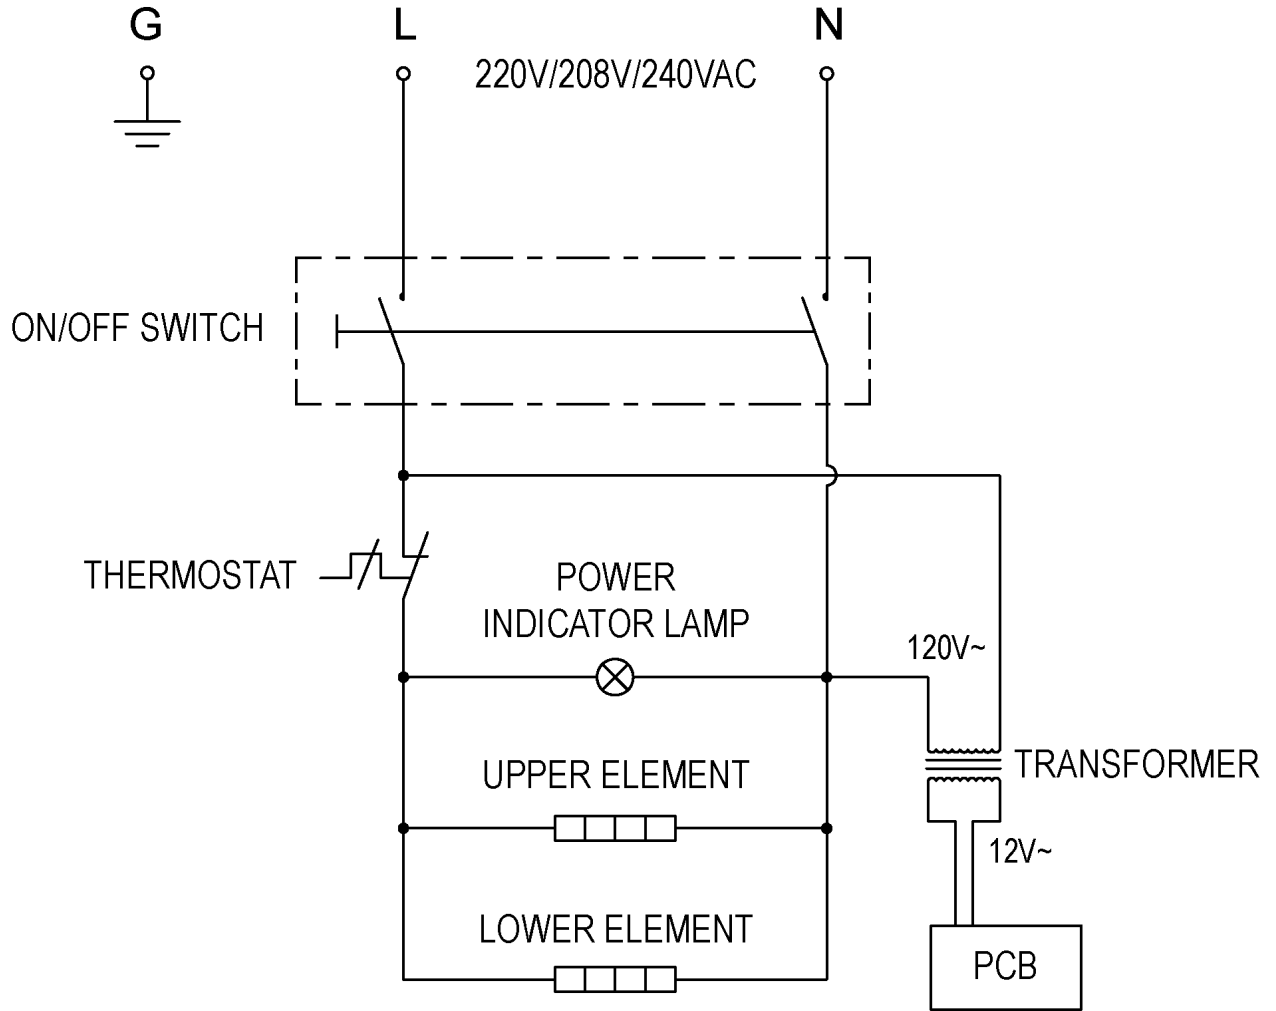

PGGDUE14D/GSGDUE14D 14 INCH DOUBLE GRILL PARTS LIST

Item	Description	Part Number	Qty	Hardware
1	Handle Assembly	U00681	2	
2	Upper Cover	U00682	2	
3	Upper Insulating Plate	U01071040244	2	
4	Upper Press Plate	U00684	2	
5	Upper Element	U03061225116	2	
6	Wiring Cover, Right	U01021005045	1	
	Wiring Cover, Left	U00701	1	
7	Hardware Assembly, Rear	U00685	2	
8	14" Upper Right Plate (Grooved)	U00686	1	
	14" Upper Left Plate (Smooth)	U00687	1	
	14" Upper Right Plate (Smooth)	U00688	1	
	14" Upper Left Plate (Grooved)	U00689	1	
9	Adjust Nut	U00690	4	
10	14" Lower Cast Plate (Grooved)	U00691	2	
	14" Lower Cast Plate (Smooth)	U00692	2	
11	Main Body Assembly	U00693	1	
12	Side Handle Assembly	U00694	2	
13	Hardware Plate	U00695	2	
14	Lower Element	U03061225117	2	
15	Lower Press Plate	U00696	2	
16	Lower Insulating Plate	U00697	2	
17	Triangle Plate	U00519	4	
18	Feet	U02121165003	4	
19	Base Cover	U00698	1	
20	Drip Tray Assembly	U06051471181	2	
21	Timer	U03991290110	2	
22	Indicator Light	U03091240006	2	
23	Knob Assembly	U01033	2	
24	Dial	-	2	
25	Spring Plate	-	2	
26	Switch	U03041215033	2	
27	Thermostat	U03051220022	2	
28	Cord & Plug	U00699	1	
29	Wiring Kits	U00700	2	
30	Handle Grip	U00035	2	

WIRING DIAGRAM, 14 INCH GRILLS: GPG14D/GSG14D/GPG14D-C/GSG14D-C