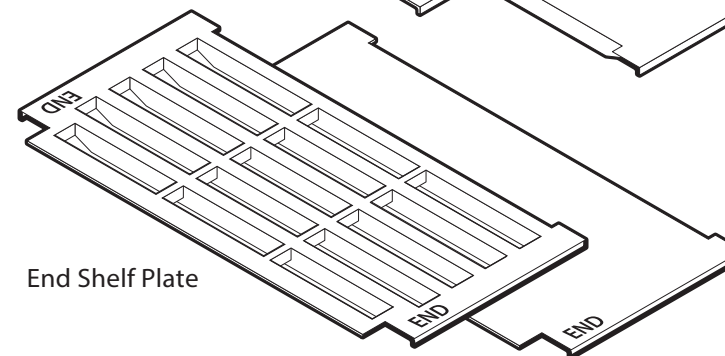

Camshelving® Elements Series Mobile

Post Connector Collar Wedges

Mobile Traverse Dovetails

Swivel Caster with Brake

Swivel Caster No Brake

OPTIONAL ACCESSORY

TOOLS REQUIRED

Rubber Mallet Only

COMPONENTS

Do Not Use hammer

Post Connector must be installed on 1st notch from bottom.