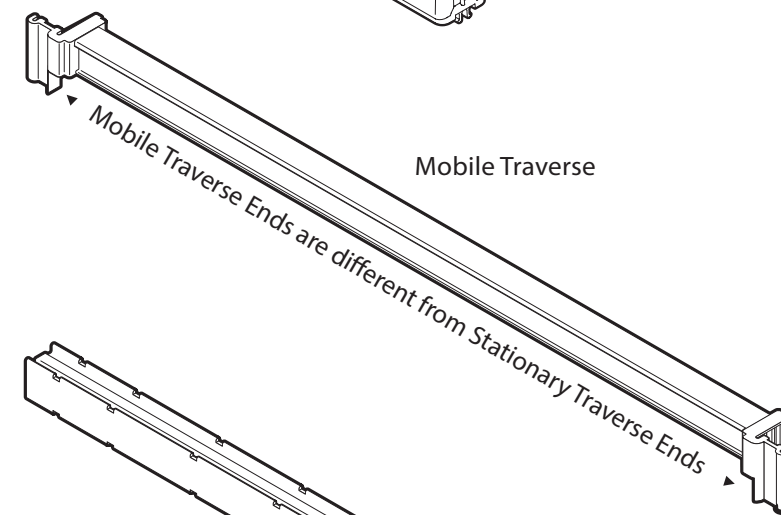

Camshelving® Elements Series Mobile

Post Connector Collar Wedges

Mobile Traverse Dovetails

Swivel Caster with Brake

Swivel Caster No Brake

OPTIONAL ACCESSORY

TOOLS REQUIRED

Rubber Mallet Only

COMPONENTS

Do Not Use hammer

Post Connector must be installed on 1st notch from bottom.