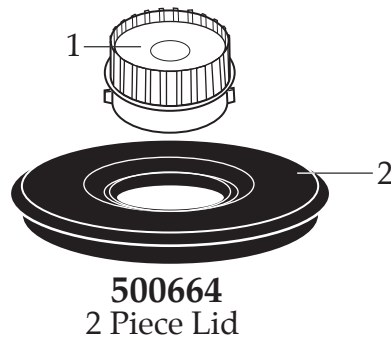

WARING COMMERCIAL®

48 oz. Eastman Container Complete
with Blending Assembly and Lid

CAC40 - 033005

501427
Container with Blending Assembly

Illustration #	Part #	Description
1	011700	Center Lid
2	013442	Outer Lid
3	003504	Cap Nut
4	024203	Blade <i>(changed after 1/10/2002)</i>
5	014846	Bearing Cap
6	002903	Washer
7	003601	Shaft
8	009778	Bearing Holder
9	009724	Nylon Washer
10	003537	Stainless Steel Washer (2 required)
11	003509	Neoprene Washer (2 required)
12	009780	Hex Nut (left hand thread)
13	003526	Phenolic Washer
14	006937	Stainless Steel Washer
15	003138	Coupling
16	014549-E	48 oz. Eastman Container <i>(changed after 6/23/2011)</i>
17	015055	Container Adapter