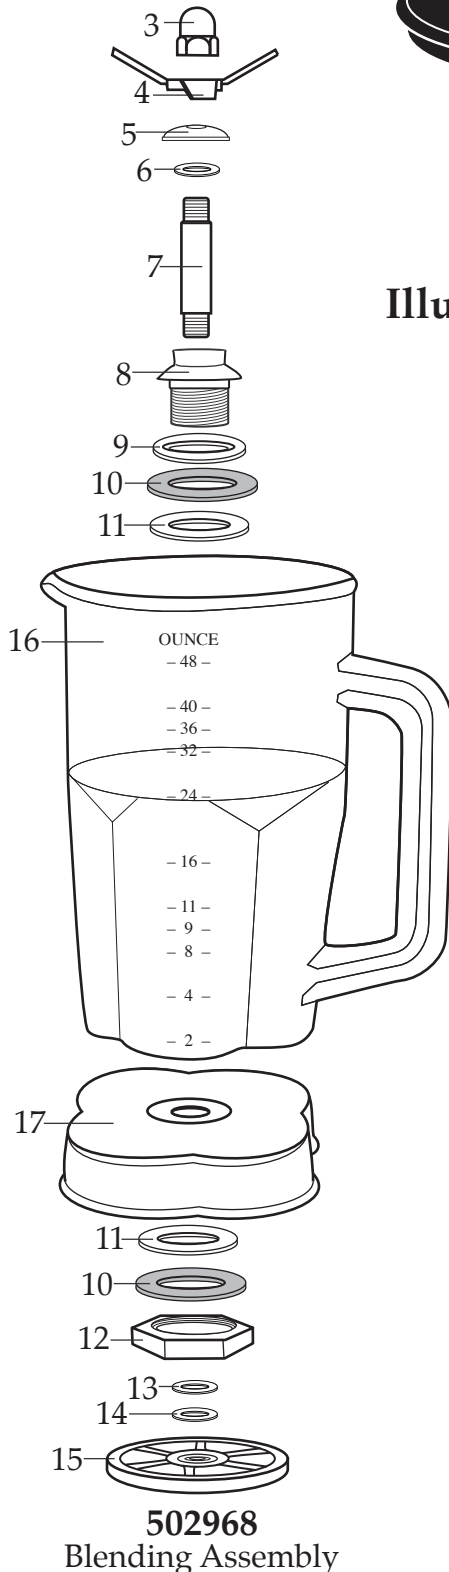

WARING COMMERCIAL®

48 oz. Eastman Container Complete
with Blending Assembly and Lid

CAC40 - 033005

501427
Container with Blending Assembly

Illustration #	Part #	Description
1	011700	Center Lid
2	013442	Outer Lid
3	003504	Cap Nut
4	024203	Blade <i>(changed after 1/10/2002)</i>
5	014846	Bearing Cap
6	002903	Washer
7	003601	Shaft
8	009778	Bearing Holder
9	009724	Nylon Washer
10	003537	Stainless Steel Washer (2 required)
11	003509	Neoprene Washer (2 required)
12	009780	Hex Nut (left hand thread)
13	003526	Phenolic Washer
14	006937	Stainless Steel Washer
15	003138	Coupling
16	014549-E	48 oz. Eastman Container <i>(changed after 6/23/2011)</i>
17	015055	Container Adapter