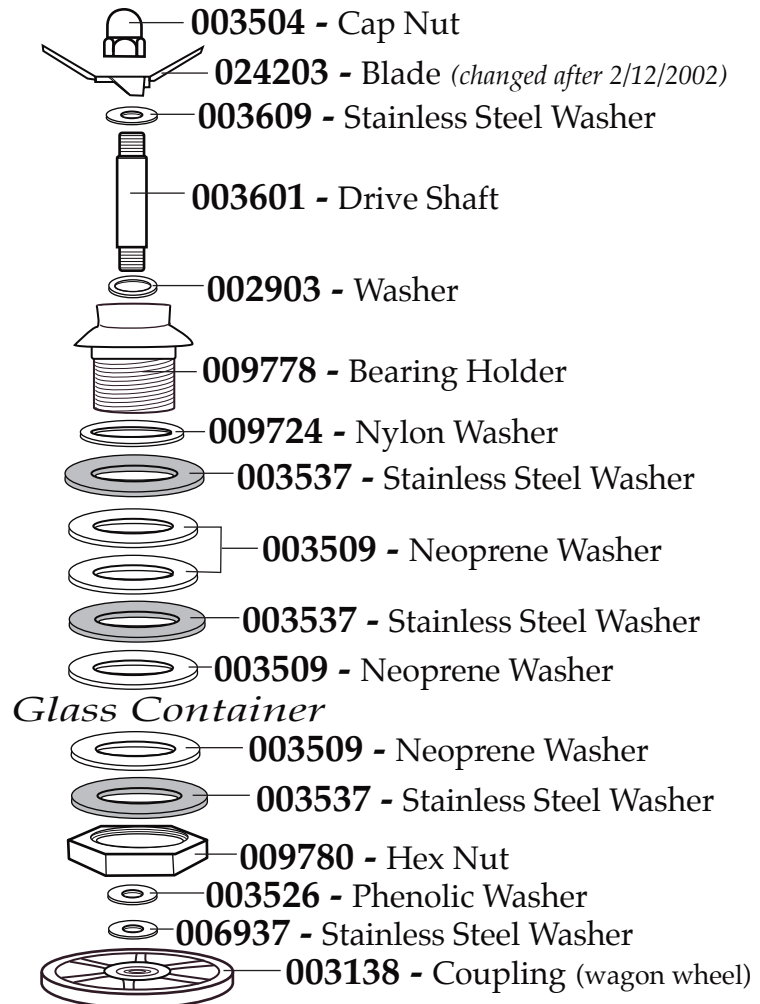

004315
2 Piece Lid

503418 (on units after 4/30/2013)
Container with Blending Assembly

500210

Container with
007314W Blending Assembly

007314W (after market replacement)
Blending Assembly

WARING
COMMERCIAL

40 oz. Glass Container Complete
with Blending Assembly and Lid

CAC34 - 033003

Illustration #	Part #	Description
1	003146	Center Lid
2	003574-09	Outer Lid (changed after 4/9/2007)
3	003573	40 oz. Glass Container

007314W (after market replacement)
Blending Assembly