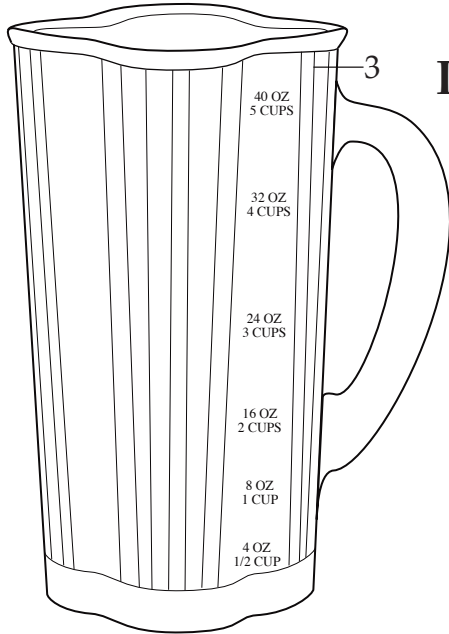

004315
2 Piece Lid

503418 (on units after 4/30/2013)
Container with Blending Assembly

500210

Container with
007314W Blending Assembly

007314W (after market replacement)
Blending Assembly

WARING
COMMERCIAL

40 oz. Glass Container Complete
with Blending Assembly and Lid

CAC34 - 033003

Illustration #	Part #	Description
1	003146	Center Lid
2	003574-09	Outer Lid (changed after 4/9/2007)
3	003573	40 oz. Glass Container

007314W (after market replacement)
Blending Assembly