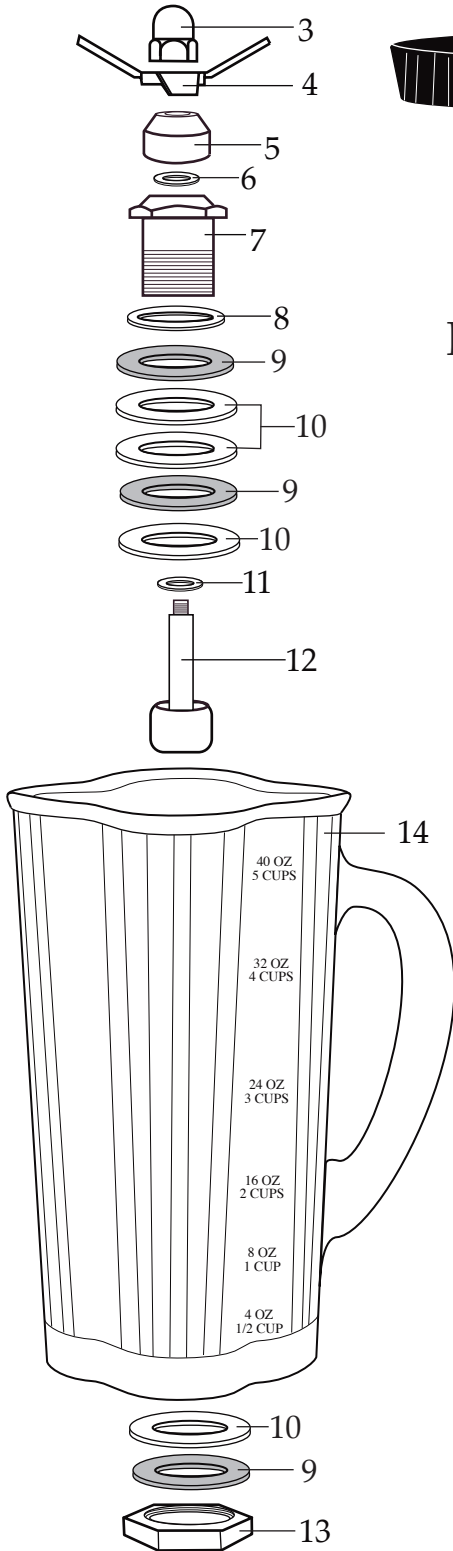

40 oz Glass Container Complete with Blending Assembly and Lid

CAC32 - 033011

004315
2 Piece Lid

500778
Blending Assembly

500211
Glass Container
with Blending Assembly

Illustration #	Part #	Description
1	003146	Center Lid
2	003574-09	Vinyl Outer Lid (<i>changed after 4/11/2007</i>)
3	003504	Cap Nut
4	024224	Blade (<i>changed after 11/10/2003</i>)
5	003503	Bearing Cap
6	003508	Fairprene Washer
7	010012	Bearing Holder
8	009724	Nylon Washer
9	003537	Stainless Steel Washer (3 required)
10	003509	Neoprene Washer (rubber 4 required)
11	003510	Bakelite Washer
12	003500	Drive Shaft
13	009780	Hex Nut
14	003573	40 oz. Glass Container (5 cups)