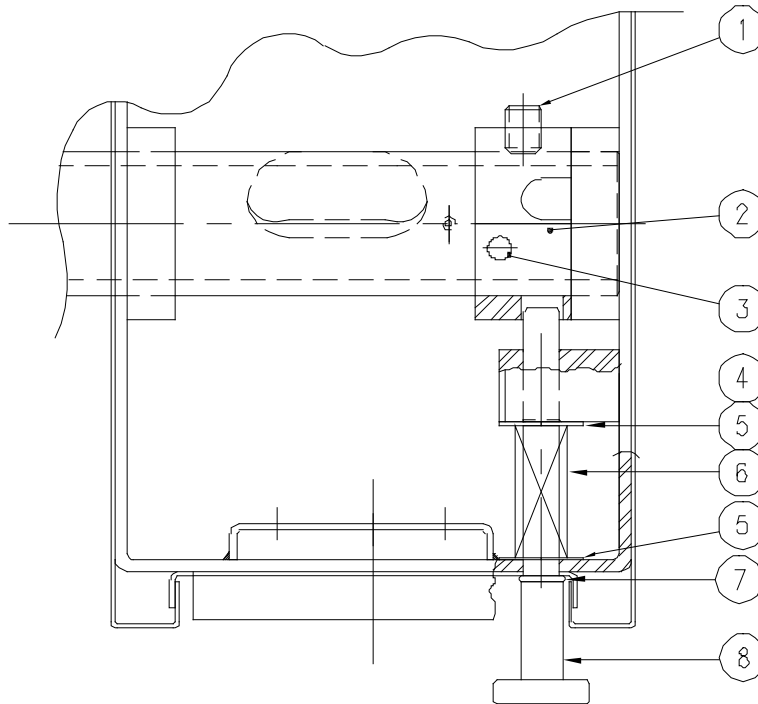

PARTS LIST, SELF-GENERATING STEAM JACKETED COUNTER TILTING KETTLES,
KTT-6E, KTT-10E, KTT-12E

<u>ITEM</u>	<u>PART#</u>		<u>DESCRIPTION</u>	<u>FIGURE 2</u>	
				<u>QUANTITY</u>	
				<u>KTT-6E</u>	<u>KTT-10E</u> <u>KTT-12E</u>
* ** 30	40974		Transformer 380/416V-120V, 50/60 Hz, 100VA	1	1
	40980		Transformer 480V-120V, 60 Hz, 100VA	1	1
	40985		Transformer 600V-120V, 60 Hz, 100VA	1	1
* 31	41769		Fuse Holder 380, 416, 480V	2	2
* 32	41765		Fuse, ½ Amp, 600V (380, 416, 480, 600V)	2	2
* 33	43482		24" s/s stand with sliding drawer and drain connection	1	

* NOT SHOWN.

** SELECT AS REQUIRED.

PARTS LIST, SELF-GENERATING STEAM JACKETED COUNTER TILTING KETTLES,
KTT-6E, KTT-10E, KTT-12E

FIGURE 3

00465R0
1/4

<u>ITEM</u>	<u>PART#</u>	<u>DESCRIPTION</u>	<u>QUANTITY</u>
1	41837	Hex. Socket Set Screw 3/8 -16NCX 1/2	1
2	41307	Cam Collar	1
3	41841	Spring Pin 1/4 Dia. x 2 1/4" Lg.	1
4	40134	External Ring Spae-Naur #R1000-37	1
5	43297	Plain Washer 3/8 ID x 7/8 OD x T = 0.048	2
6	40808	Spring	1
7	40138	"O" Ring Seal, E-515-80-11, 5/16 I.D.	1
8	40803	Locking Pin	1