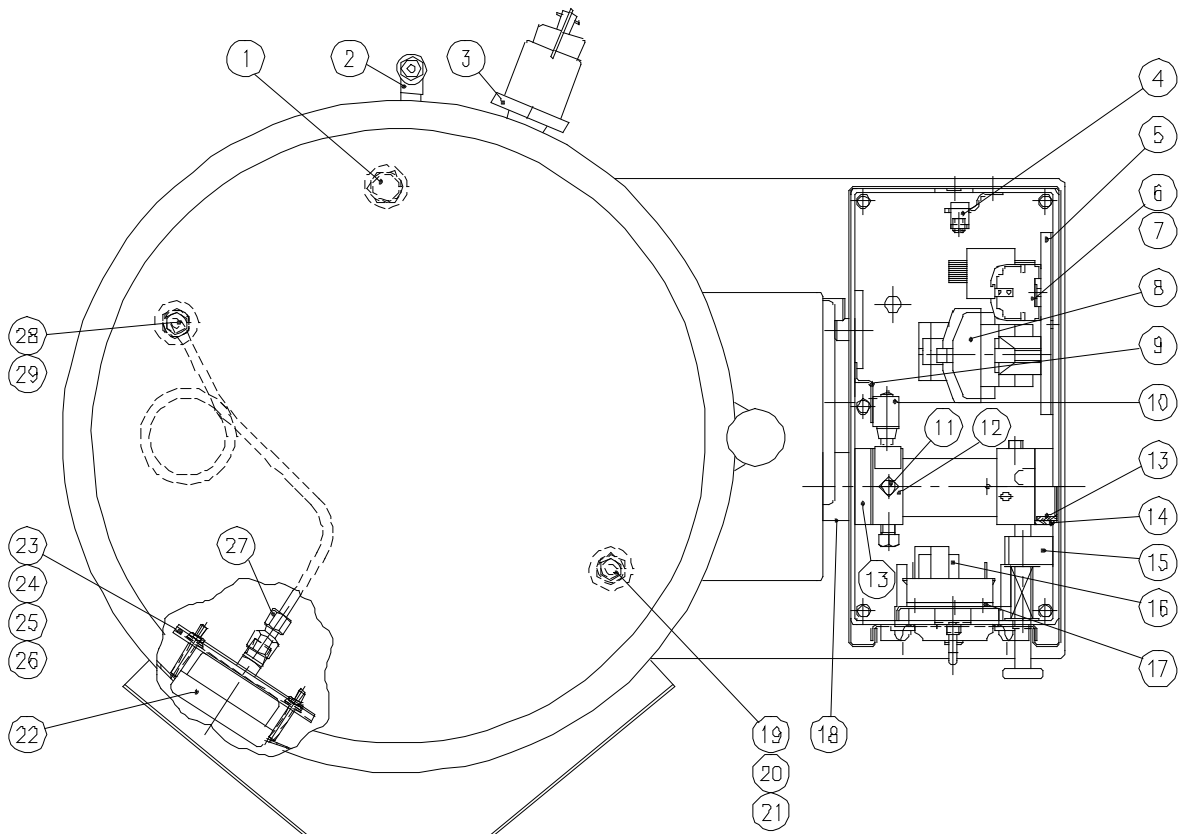

PARTS LIST, SELF-GENERATING STEAM JACKETED COUNTER TILTING KETTLES,
KTT-6E, KTT-10E, KTT-12E

Figure 1

00464R0
1/4

PARTS LIST, SELF-GENERATING STEAM JACKETED COUNTER TILTING KETTLES,
KTT-6E, KTT-10E, KTT-12E

<u>ITEM</u>	<u>PART#</u>	<u>DESCRIPTION</u>	<u>QUANTITY</u>	
			<u>KTT-6E</u>	<u>KTT-10E</u> <u>KTT-12E</u>
1	40930	Liquid Level Probe	1	1
2	40548	Air Vent Assembly	1	1
3	40613	Safety Relief Valve	1	1
4	40840	Ground Lug	1	1
5	40354	Component Mounting Bracket	1	1
6	40708	Terminal Block	3	3
7	40707	Terminal block section	1	1
**	40943	Contactor (208, 240V)	2	2
	40943	Contactor (380, 416, 480, 600V)	1	1
9	42668	Micro Switch Bracket	1	1
10	40938	Micro Switch	1	1
11	41803	Square Head Set Screw 3/8 -16NC x 1/2	2	2
12	40372	Actuating Collar	1	1
13	41753	Trunnion Bronze Bearing	1	1
14	40358	Trunnion Bearing Housing	2	2
15	41219	Marine Lock Assembly	1	1
16	43063	Temperature Controller	1	1
17	40807	Mounting Plate	1	1
18	40357	Boston Bronze Bearing	1	1
19	40300	Reducer 3/8NPT - 1/4NPT	1	1
20	40423	Compression Fitting	1	1
21	41008	Temperature Probe	1	1
22	40907	Pressure Gauge	1	1
*	40751	"O" Ring	1	1
23	42667	Pressure Gauge Plate	1	1

PARTS LIST, SELF-GENERATING STEAM JACKETED COUNTER TILTING KETTLES,
KTT-6E, KTT-10E, KTT-12E

<u>ITEM</u>	<u>PART#</u>	<u>DESCRIPTION</u>	<u>QUANTITY</u>		
				<u>KTT-6E</u>	<u>KTT-10E</u> <u>KTT-12E</u>
	24	43289	Hex Nut #10 - 32NC Zinc	2	2
	25	43003	Flat Washer #10 Zinc	2	2
	26	43023	Split Lock Washer #10 Zinc	2	2
	27	40415	Compression Fitting	1	1
	28	40425	Compression Fitting	1	1
	29	41621	Copper Tubing		1
		41620	Copper Tubing	1	
*	30	40689	Wire Harness - Thermostat	1	1
*	31	40690	Wire Harness - Elements	1	1
*	32	43290	Hex Bolt 5/16-18 x 1-1/4	4	4
*	33	43291	Flat Washer 5/16 x 1-1/2 OD	4	4
*	34	41044	Relief Valve Extension	1	1