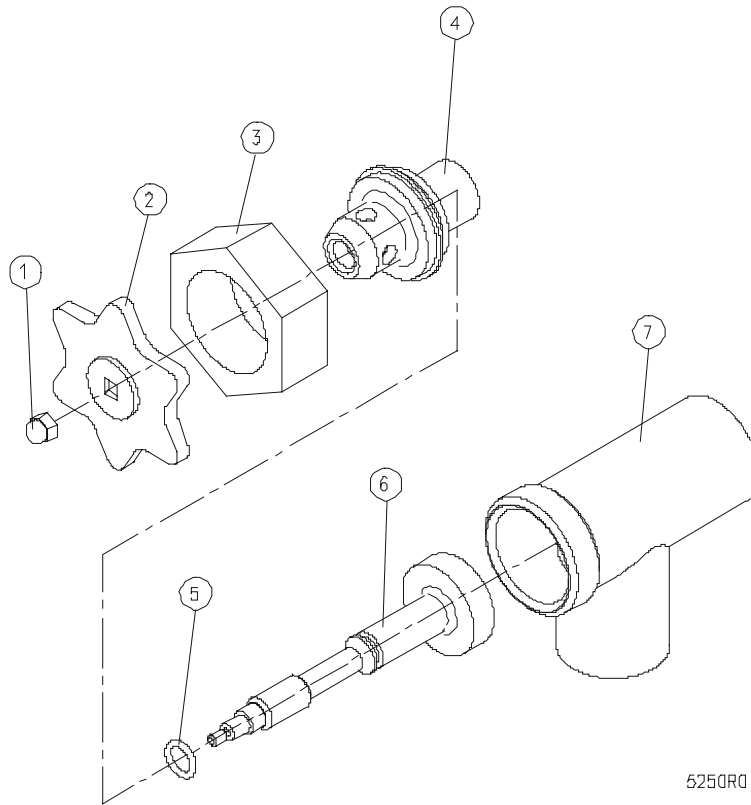

PARTS LIST, SELF-GENERATING STEAM KETTLES, MODELS KLT, KLS, KPS

DRAW-OFF VALVE

FIGURE 6

<u>ITEM</u>	<u>PART NUMBER</u>	<u>DESCRIPTION</u>	<u>QUANTITY</u>
	40553	1 - ½" DRAW-OFF VALVE ASSEMBLY	
1.	41809	Acorn Nut 10-24 UNC	1
2.	40662	Handle, Stainless Steel	1
3.	40559	Gland Nut	1
4.	40560	Bonnet	1
5.	40562	"O" Ring	1
6.	40561	Stem Assembly	1
7.	43246	Valve Body	1