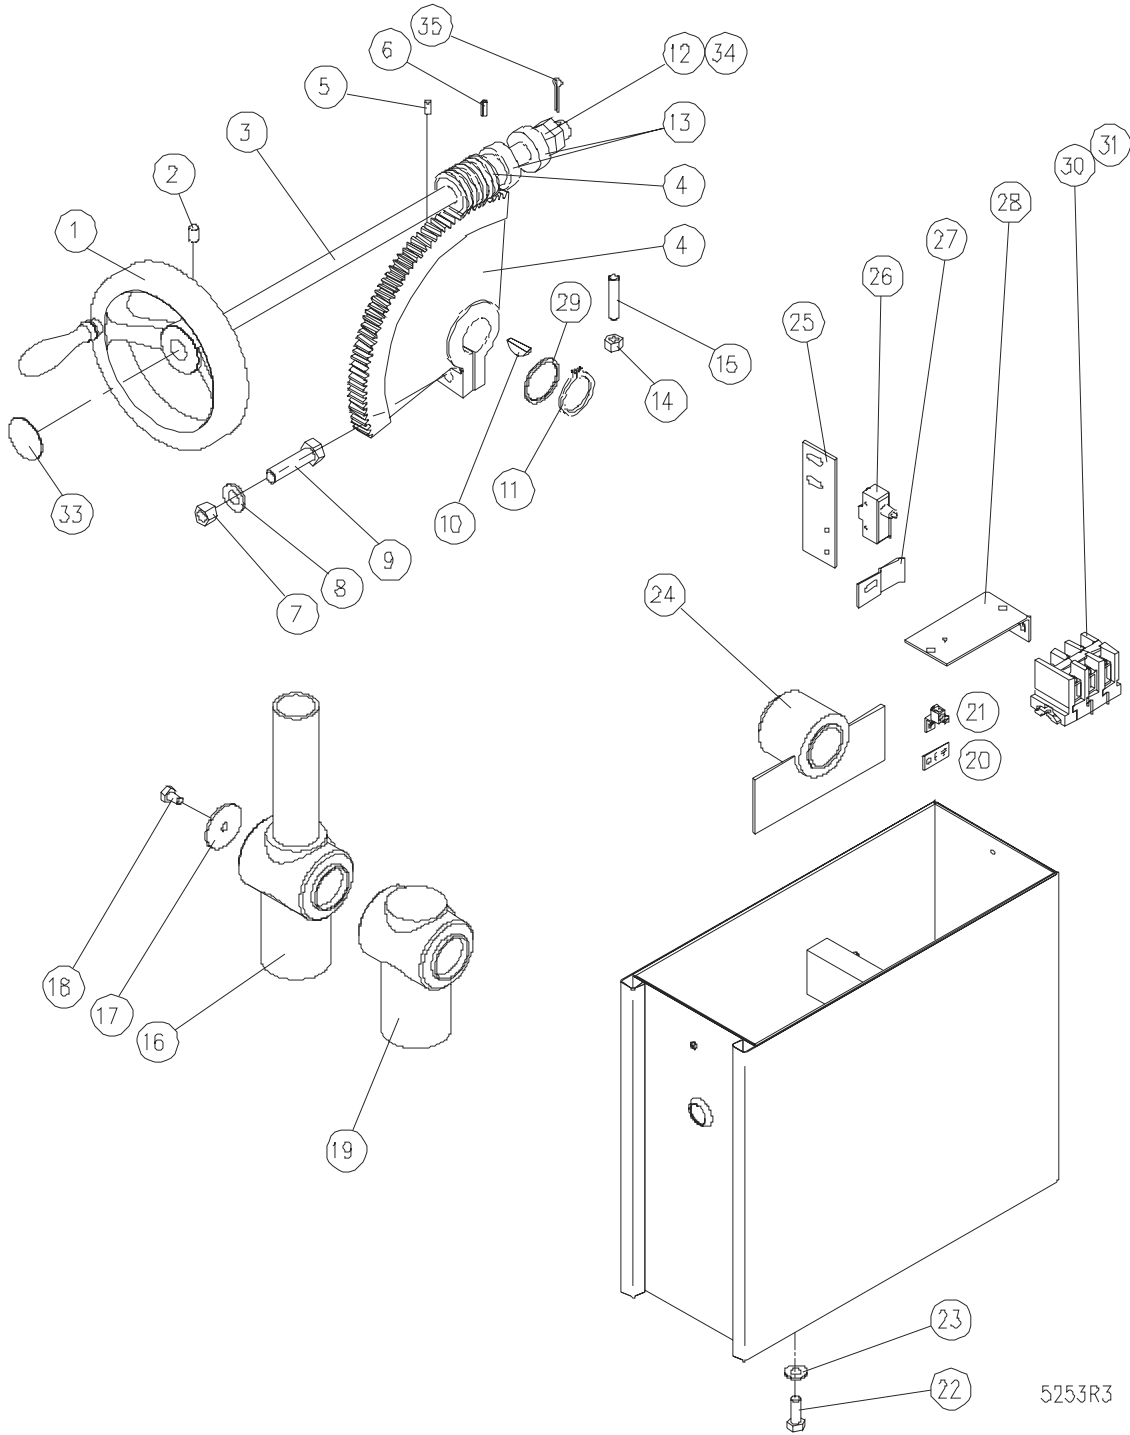

PARTS LIST, SELF-GENERATING STEAM KETTLES, MODELS KLT, KLS, KPS

TILT CONSOLE PARTS

5253R3

FIGURE 2

PARTS LIST, SELF-GENERATING STEAM KETTLES, MODELS KLT, KLS, KPS

<u>ITEM</u>	<u>PART NUMBER</u>	<u>DESCRIPTION</u>	<u>QUANTITY</u>
1.	41554	Hand Wheel	1
2.	40101	Set Screw 3/8 -16 x 1/2 inches	1
3.	41236	Tilt Shaft	1
4.	41095	Segment Gear & Worm Gear Kit (Includes items 5 to 11)	
5.	40082	Set Screw, 1/4 - 20 x 1/2	1
6.	40266	Tension Pin, 3/16 Dia. x 5/8	1
7.	40113	Nut 1/2 - 13	1
8.	40132	Lock Washer 1/2	1
9.	40249	Bolt 1/2 - 13 x 2	1
10.	40123	Key Woodruff	1
11.	40126	Retaining Ring	1
12.	40258	Jam Nut	2
13.	41090	Thrust Bearing	2
14.	40108	Nut, 3/8 - 16	1
15.	40206	Set Screw, 3/8 - 16 x 1 3/4	1
16.	41586	Outbore Bearing complete with extension - used on spring assist covers only - specify model.	1
17.	42124	Stainless Steel Washer	1
18.	42125	Bolt	1
19.	41585	Outbore Bearing	1
20.	42013	Ground ID Tag	1
21.	40840	Ground Lug	1