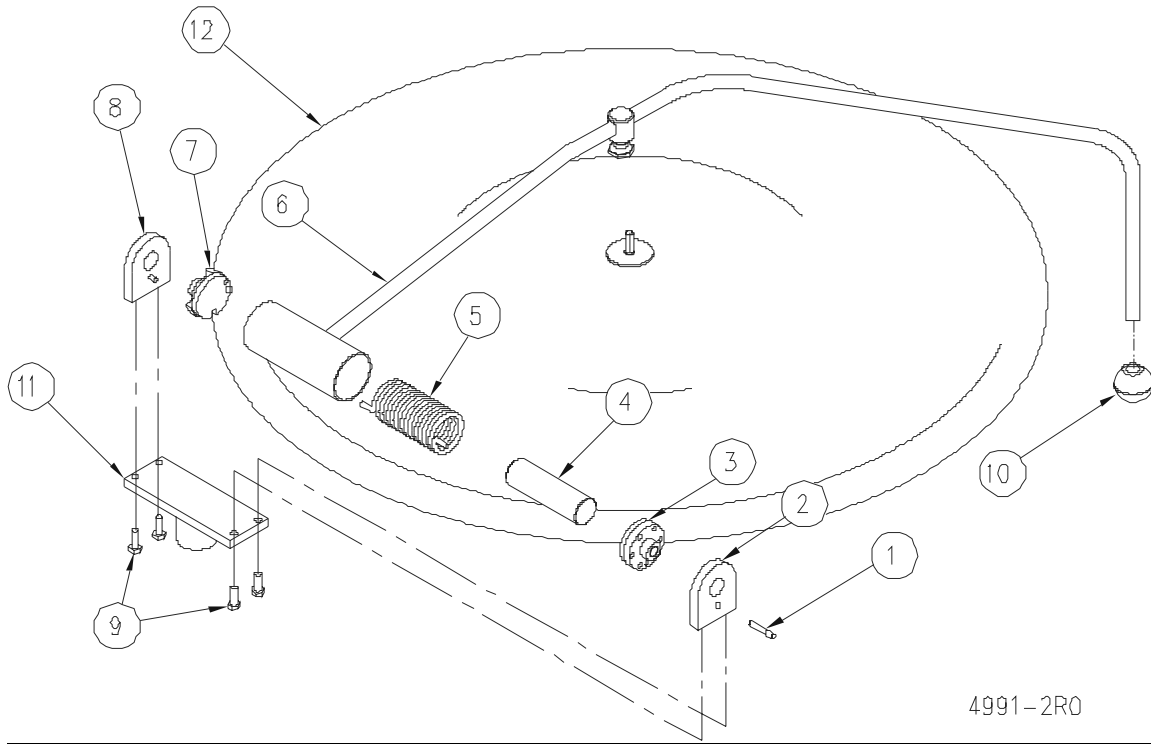

PARTS LIST, SELF-GENERATING STEAM KETTLES, MODELS KLT, KLS, KPS

SPRING ASSIST HINGE ASSEMBLY

FIGURE 4