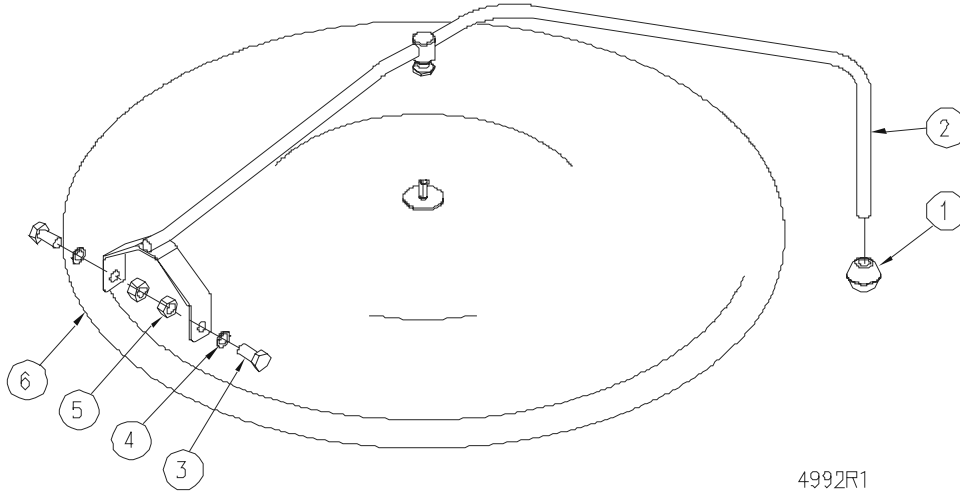

\* NOT SHOWN

PARTS LIST, SELF-GENERATING STEAM KETTLES, MODELS KLT, KLS, KPS

**PARTS LIST**

ELT

**FIGURE 3**

<b><u>ITEM</u></b>	<b><u>PART NUMBER</u></b>	<b><u>DESCRIPTION</u></b>	<b><u>QUANTITY</u></b>
1.	43254	Adjustable Flanged Foot	3
2.	40245	Console Box	1
3.	40371	Console Cover	1
4.	40076	Screw 10 - 32 x ½	1

PARTS LIST, SELF-GENERATING STEAM KETTLES, MODELS KLT, KLS, KPS

**SPRING ASSIST HINGE ASSEMBLY**

**FIGURE 4**

PARTS LIST, SELF-GENERATING STEAM KETTLES, MODELS KLT, KLS, KPS

<u>ITEM</u>	<u>PART NUMBER</u>	<u>DESCRIPTION</u>	<u>QUANTITY</u>
	42112	HINGE ASSEMBLY	
1.	41543	Lock Pin	1
2.	41546	End Lock Plate	1
3.	43106	Stationary Disc	1
4.	41100	Core	1
5.	41526	Spring	1
** 6.	41535	Handle Assembly, 20 Gallon Kettle	1
	41536	Handle Assembly, 30 Gallon Kettle	1
	41537	Handle Assembly, 40 Gallon Kettle	1
	41528	Handle Assembly, 60 Gallon Kettle	1
	41529	Handle Assembly, 80 Gallon Kettle	1
	41530	Handle Assembly, 100 Gallon Kettle	1
7.	43107	Rotary Disc	1
8.	41520	End Stop Plate	1
9.	40098	Cap Screws	4
10.	40259	Knob	1
11.	42713	Mounting Plate Assembly - Tilting Models Only	1
** 12.	41512	Covers, 20 Gallon Kettle	1
	41513	Covers, 30 Gallon Kettle	1
	41514	Covers, 40 Gallon Kettle	1
	41515	Covers, 60 Gallon Kettle	1
	41516	Covers, 80 Gallon Kettle	1
	41517	Covers, 100 Gallon Kettle	1

\*\* SELECT AS REQUIRED.

PARTS LIST, SELF-GENERATING STEAM KETTLES, MODELS KLT, KLS, KPS

**HINGE ASSEMBLY**

4992R1

**FIGURE 5**

<b><u>ITEM</u></b>	<b><u>PART NUMBER</u></b>	<b><u>DESCRIPTION</u></b>	<b><u>QUANTITY</u></b>
1.	40259	Knob	1
** 2.	42158	Handle Assembly, 20 Gallon Kettle	1
	42159	Handle Assembly, 30 Gallon Kettle	1
	42161	Handle Assembly, 40 Gallon Kettle	1
3.	40109	Bolt	2
4.	43389	Fibre Washer	4
5.	40111	Nut	2
6.	41512	Cover, 20 Gallon Kettle	1
	41513	Cover, 30 Gallon Kettle	1
	41514	Cover, 40 Gallon Kettle	1
	41515	Cover, 60 Gallon Kettle	1
	41516	Cover, 80 Gallon Kettle	1
	41517	Cover, 100 Gallon Kettle	1