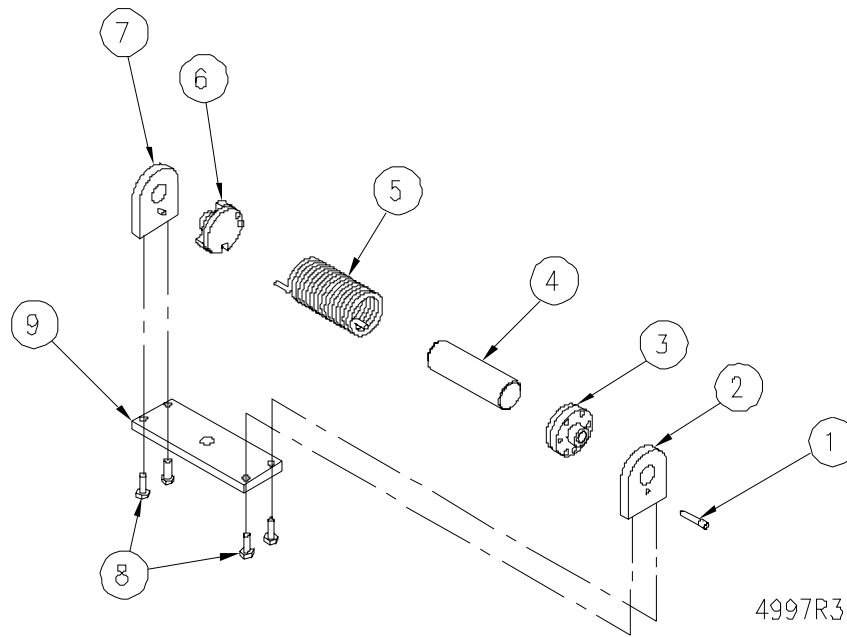

PARTS LIST - ELECTRIC TILTING SKILLETS  
MODELS BLT-30E, BLT-40E

<u>ITEM</u>	<u>Part Number</u>	<u>DESCRIPTION</u>	<u>QUANTITY</u>	<u>QUANTITY</u>
			<u>30</u>	<u>40</u>
27	40258	Jam Nut 3/8 - 16	2	2
28	42342	Decal Tilt	1	1
29	40106	Set Screw 3/8 - 16 x 1/2	1	1
30	41235	Tilt Shaft	1	1
31	41090	Thrust Bearing	2	2
32	42721	Thermostat Mounting Bracket	1	1
33	42176	Component Mounting Plate	1	1
34	40078	Hex Nut 10 - 32	1	1
35	42013	Earth ID Tag	1	1
36	40840	Ground Lug	1	1
**37	40943	Contactor, 208V, 220V, 240V	2	-
	40943	Contactor, 380V, 416V, 480V	1	-
	40943	Contactor, 220/380V, 240/416V	1	1
	40920	Contactor, 208V, 220V, 240V	-	2
	40920	Contactor, 380V, 416V, 480V	-	1
38	40734	Terminal Block	3	3
	40733	End Section	1	1
**39	40363	Right Hand Console Cover	1	1
	40888	Right Hand Console Cover Faucet Mounting	1	1
40	40404	Washer	2	2
41	42478	Spacer	2	2
42	40072	Screw 10 - 32 x 1/2	9	9
43	40365	Bottom Cover	1	-
	40280	Bottom Cover	-	1
44	40102	Bolt 3/8 - 16 x 7/8	8	8
45	40100	Lock Washer 3/8	8	8
46	43357	Element Block Tie Down	1	-

\*\* SELECT AS REQUIRED.

\* NOT SHOWN.

**PARTS LIST - ELECTRIC TILTING SKILLETS  
MODELS BLT-30E, BLT-40E**

**HINGE**

**ASSEMBLY**

<u>ITEM</u>	<u>Part Number</u>	<u>DESCRIPTION</u>	<u>QUANTITY</u>
	42112	<b>LARGE HINGE ASSEMBLY</b>	
1	41543	Lock Pin	1
2	41546	End Lock Plate	1
3	43106	Stationary Disc	1
4	41100	Core	1
5	43345	Spring	1
6	43107	Rotary Disc	1
7	41520	End Stop Plate	1
8	40098	Cap Screws	4
9	40462	Base Plate	1