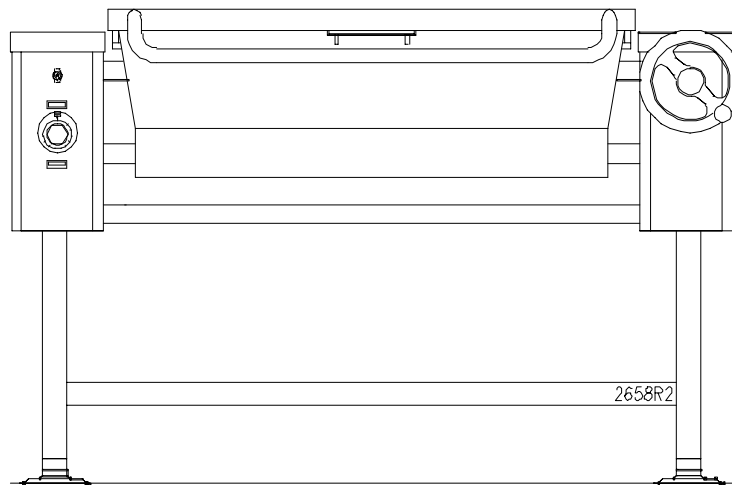

BLODGETT OVEN CO ▪ 44 lakeside Ave ▪ Burlington, VT 05446
Tel. 800-331-5842 ▪ Fax 802-860-3732 ▪ www.blodgett.com