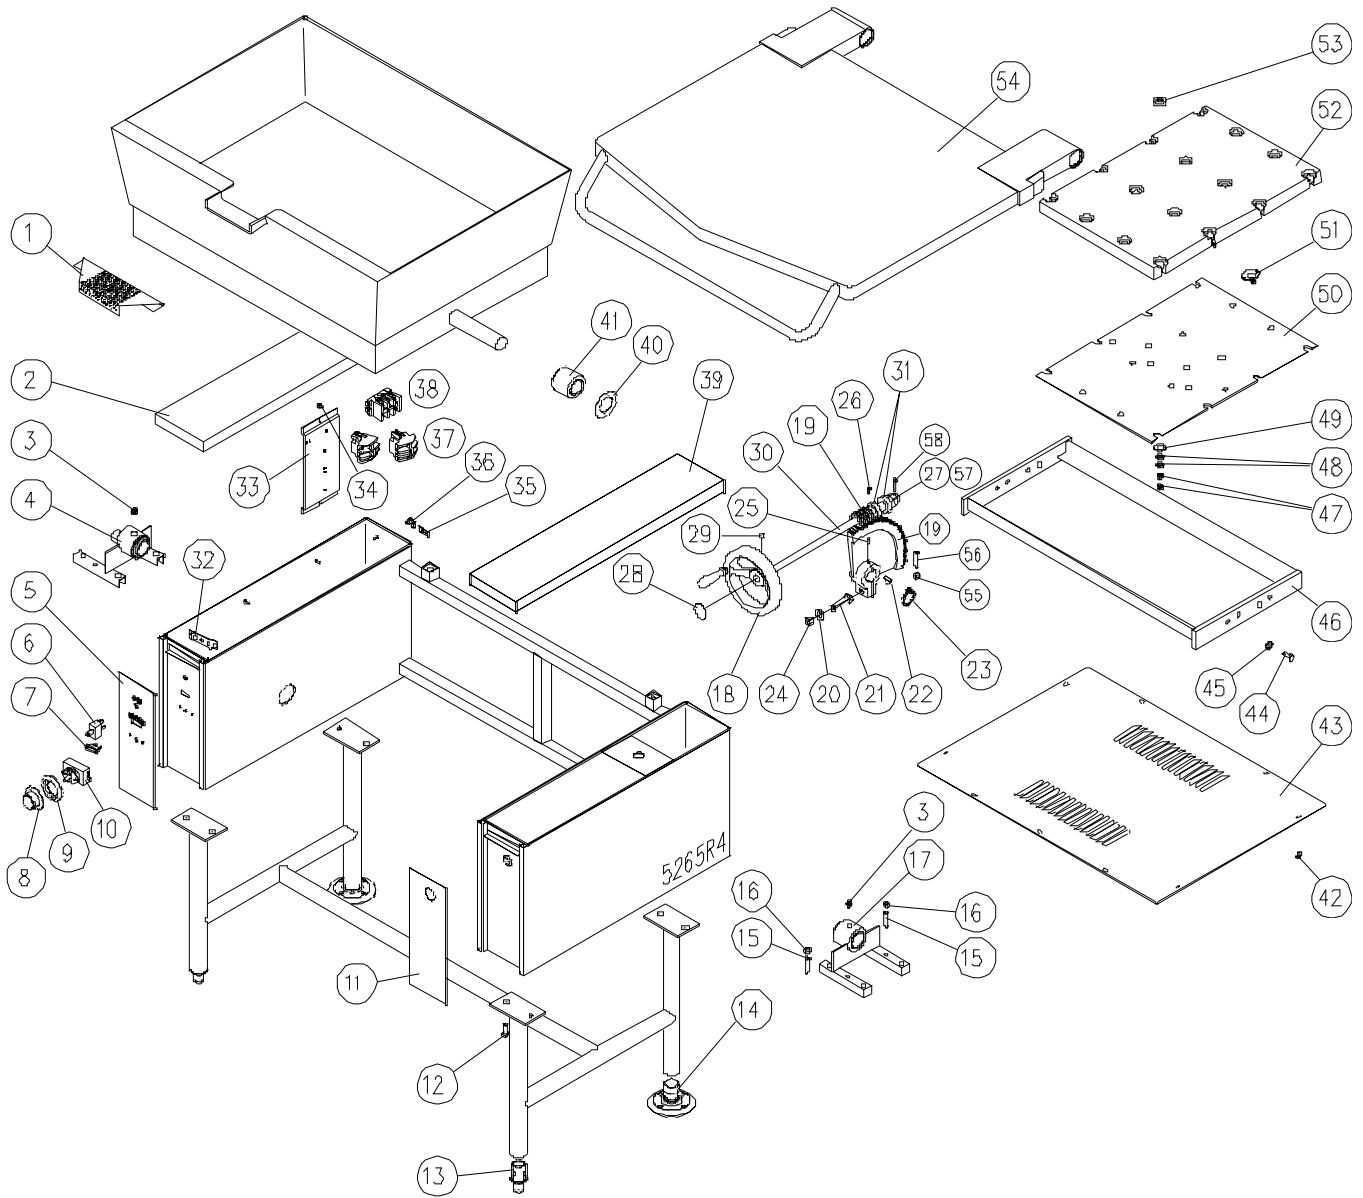

PARTS LIST - ELECTRIC TILTING SKILLETS  
 MODELS BLT-30E, BLT-40E

<u>ITEM</u>	<u>Part Number</u>	<u>DESCRIPTION</u>	<u>QUANTITY</u> <u>30</u>	<u>QUANTITY</u> <u>40</u>
1	42224	Strainer	1	1
2	40889	Left Hand Console Cover	1	1
3	40887	Grease Nipple	2	2
4	41300	Trunnion Housing Assembly -LH	1	1
5	40342	Left Hand Console Decal	1	1
6	41883	Power Switch	1	1
7	40953	Pilot Light	1	1
** 8	40848	Dial (°F)	1	1
	40849	Dial (°C)	1	1
9	40994	Bezel	1	1
10	41005	Thermostat	1	1
11	41171	Right Hand Console Decal	1	1
12	40103	Bolt 3/8 - 16 x 1	8	8
13	41130	Adjustable Foot	2	2
14	41474	Flanged Adjustable Foot	2	2
15	40206	Set Screw 3/8 - 16 x 1 3/4	2	2
16	40108	Nut 3/8 - 16	2	2
17	41299	Trunnion Housing Assembly	1	1
18	41554	Hand Wheel	1	1
19	41095	Segment Gear & Worm Gear Kit (Includes 20 to 26)		
20	40132	Lock Washer 1/2	1	1
21	40249	Bolt 1/2 - 13 x 2	1	1
22	40123	Woodruff Key	1	1
23	40126	Retaining Clip	1	1
24	40113	Nut 1/2 -13	1	1
25	40082	Set Screw 1/4 - 20 x 1/2	1	1
26	40266	Tension Pin 3/16 " Diameter x 5/8"	1	1