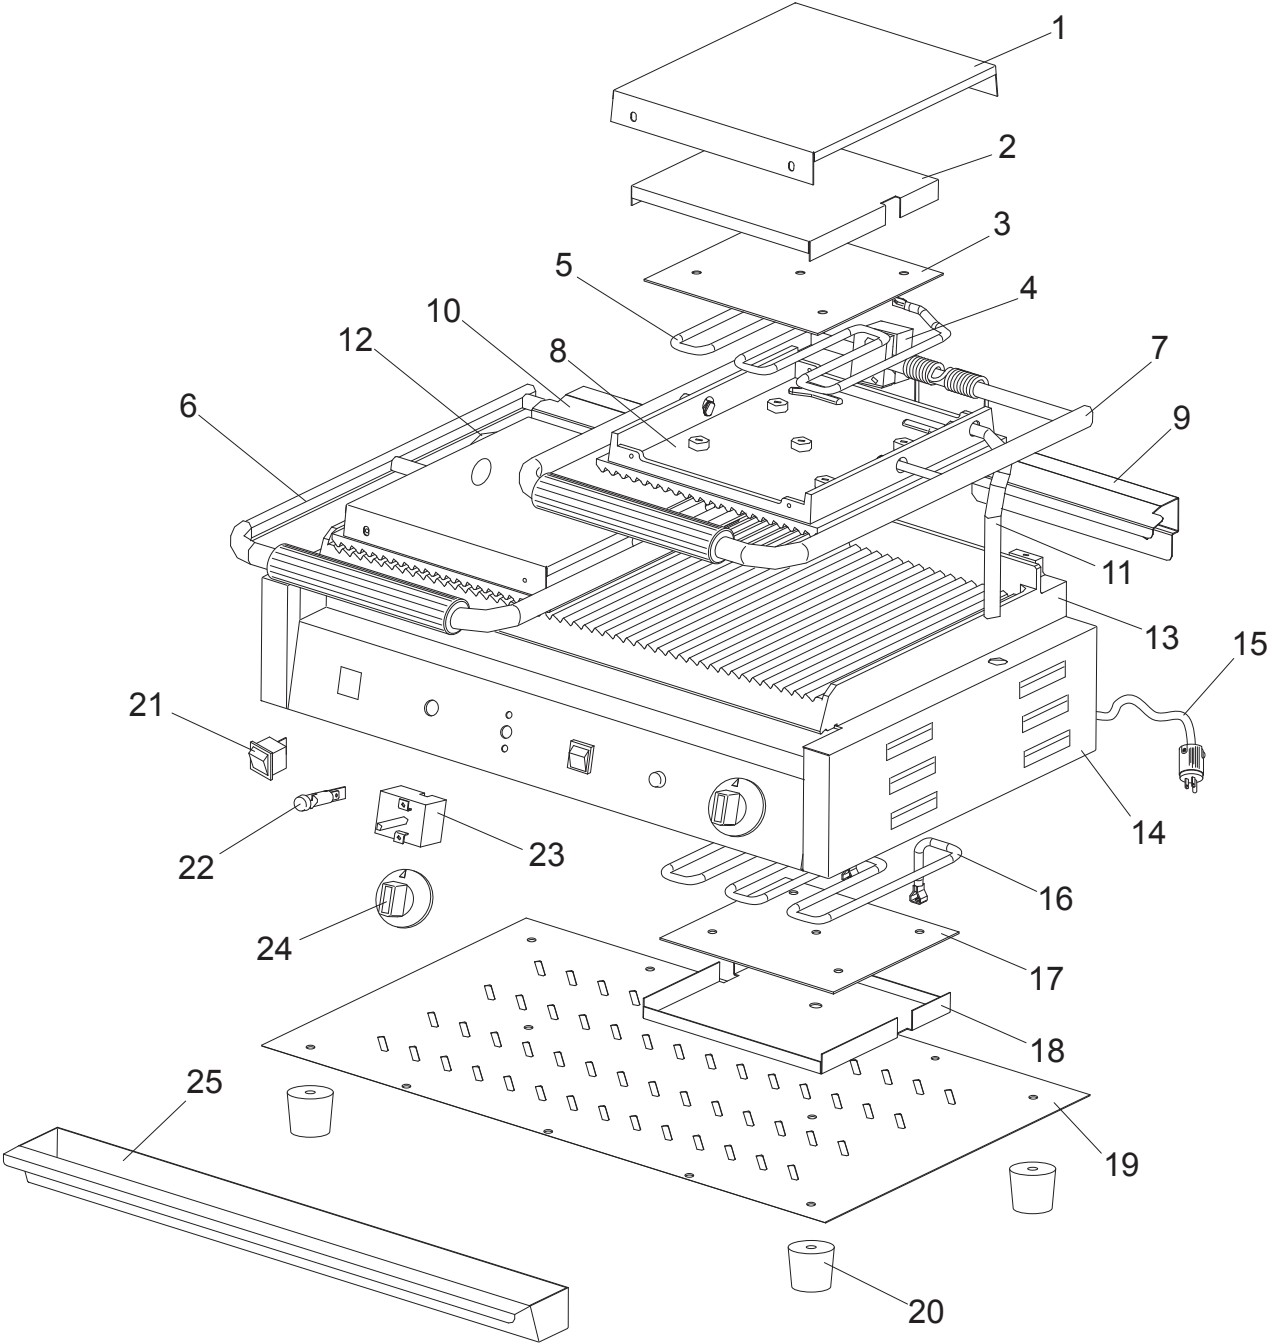

GPGDUE10/GSGDUE10/GPGDUE10-C/GSGDUE10-C 10 INCH DOUBLE GRILL COMPONENTS

GPGDUE10/GSGDUE10/GPGDUE10-C/GSGDUE10-C 10 INCH DOUBLE GRILL COMPONENTS

ITEM	DESCRIPTION	PART NUMBER	QTY	HARDWARE
1	Top Cover	U00720	2	
2	Upper Insulating Plate	U00733	2	
3	Upper Element Insulating Plate	U00721	2	
4	Adjustable Tension Bracket	U01021005138	2	
5	Upper Element	U03061225060	2	
6	Handle Assembly, Left	U00722	1	
7	Handle Assembly, Right	U00723	1	
8	10" Upper Right Cast Iron - Panini Grill (Grooved)	U00724	1	
	10" Upper Left Cast Iron - Panini Grill (Grooved)	U00725		
	10" Upper Right Cast Iron - Sandwich Grill (Smooth)	U00726		
	10" Upper Left Cast Iron - Sandwich Grill (Smooth)	U00727		
9	Back Plate, Right	U00728	1	
10	Back Plate, Left	U00729	1	
11	Wiring Cover, Right	U01021005045	1	
12	Wiring Cover, Left	U00701	1	
13	20" Lower Cast Iron - Sandwich Grill (Smooth)	U00730	1	
	20" Lower Cast Iron - Panini Grill (Grooved)	U00731		
14	Body Assembly	U00732	1	
15	Cord & Plug	U03021205011	1	
	Cord & Plug (Models GPGDUE10-C/GSGDUE10-C Only)	U03021205010		
16	Lower Element	U03061225061	2	
17	Lower Mica Plate	U00721	2	
18	Lower Insulating Plate	U00733	2	
19	Base Plate	U01071040231	1	
20	Foot	U02121165004	4	
21	Power Switch	U03041215027	2	
22	Indicator Light	U03091240006	2	
23	Thermostat	U03051220022	2	
24	Dial	U02101155019	1	
25	Drip Tray	U01051027353	1