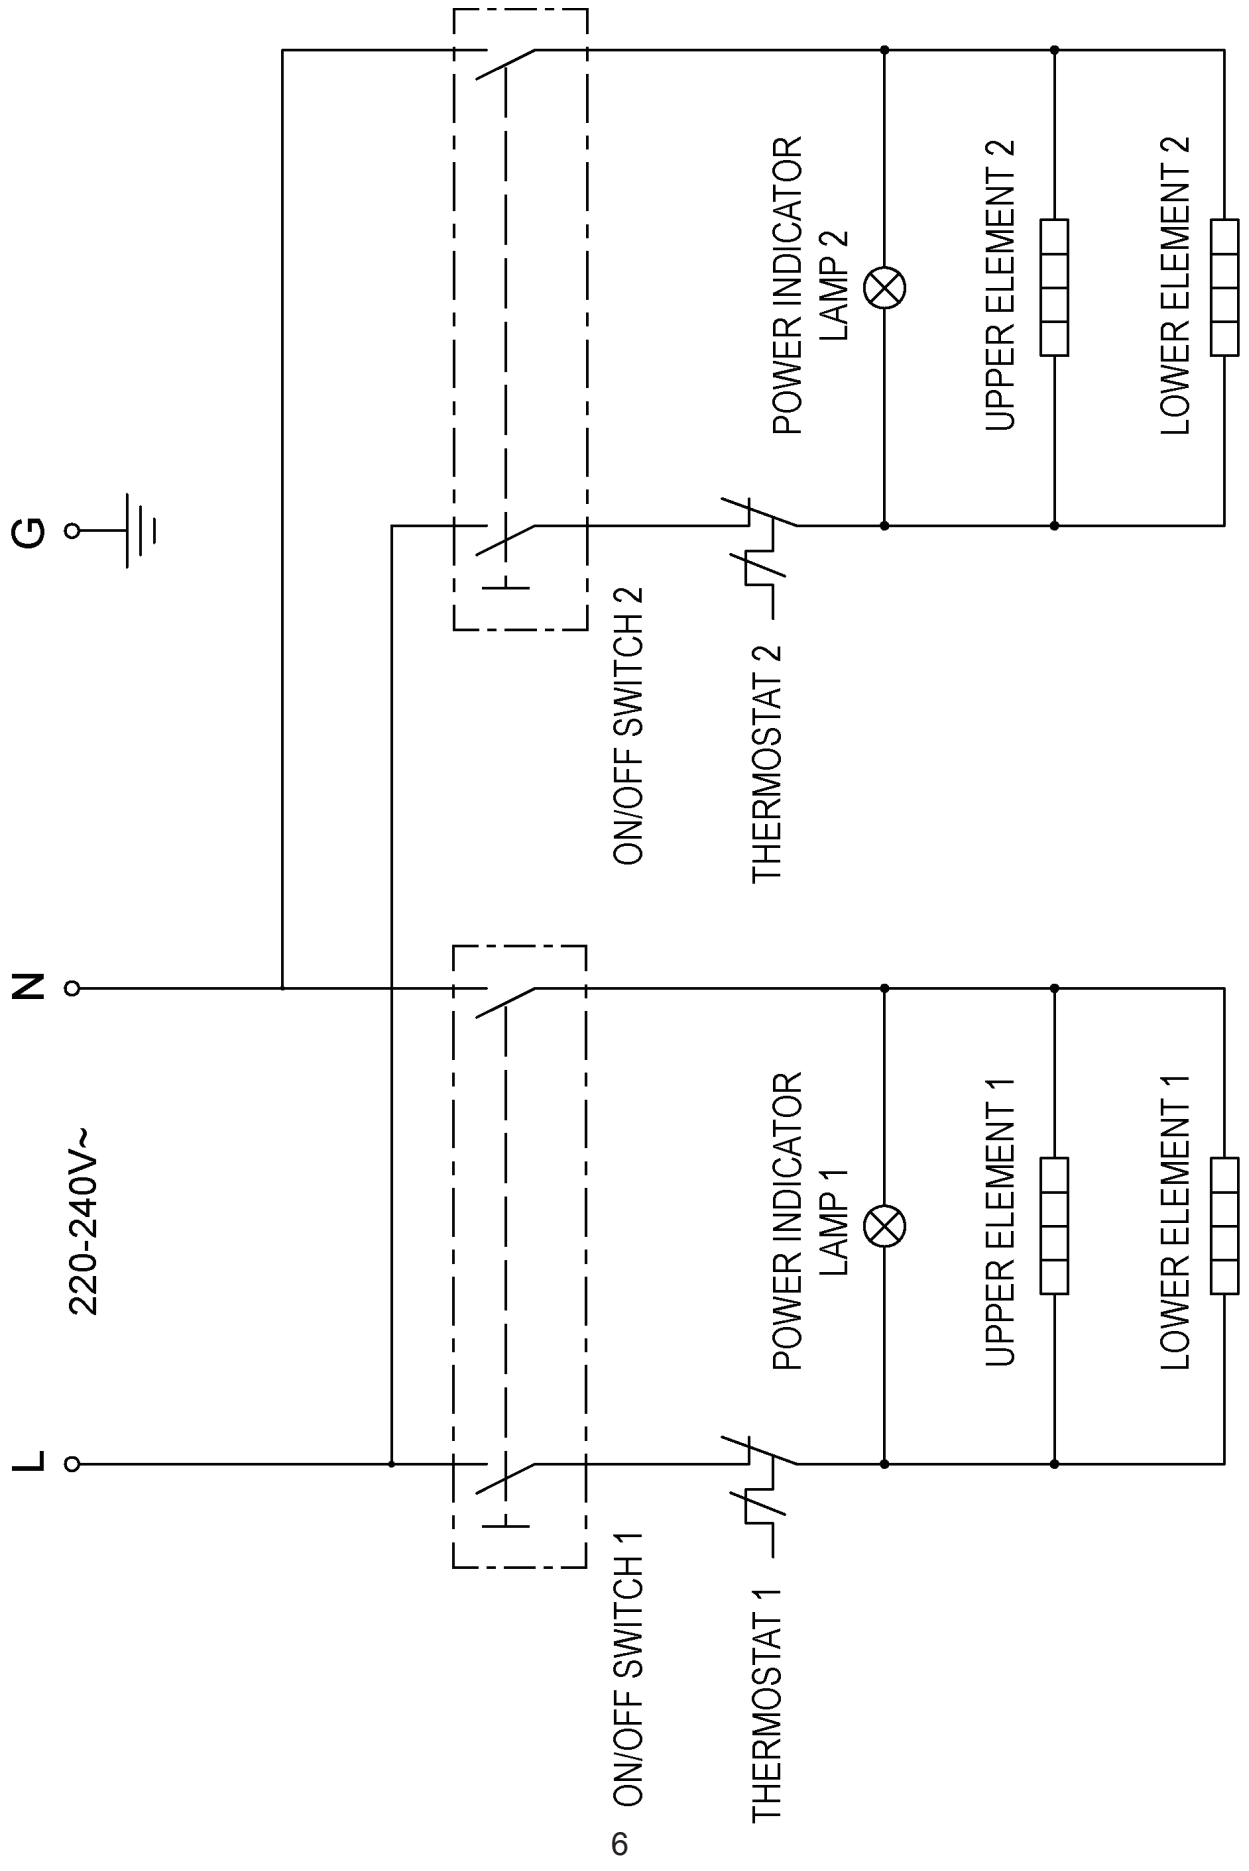

## GPG10/GSG10/GPG10-C/GSG10-C 10 INCH SINGLE GRILL PARTS LIST

ITEM	DESCRIPTION	PART NUMBER	QTY	HARDWARE
1	Top Cover	U00707	1	
2	Upper Insulating Plate	U00708	1	
3	Upper Mica Plate	U00709	1	
4	Upper Element	U03061225050	1	
5	Adjustable Tension Bracket	U00710	1	
6	Handle	U00712	1	
7	Upper Cast Iron - Sandwich Grill (Smooth)	U00711	1	
	Upper Cast Iron - Panini Grill (Grooved)	U00713		
8	Back Baffle	U00714	1	
9	Wiring Cover	U01021005045	1	
10	Lower Cast Iron - Sandwich Grill (Smooth)	U00715	1	
	Lower Cast Iron - Panini Grill (Grooved)	U00716		
11	Lower Element	U03061225051	1	
12	Lower Mica Plate	U00717	1	
13	Lower Insulating Plate	U00718	1	
14	Body Assembly	U00719	1	
15	Cord & Plug	U03021205012	1	
	Cord & Plug (Models GPG10-C/GSG10-C Only)	U03021205010		
16	Foot	U02121165004	4	
17	Base Plate	U01071040021	1	
18	Power Switch	U03041215027	1	
19	Indicator Light	U03091240005	1	
20	Thermostat	U03051220022	1	
21	Dial	U02101155019	1	
22	Drip Tray	U01051026865	1	

**WIRING DIAGRAM, 10 INCH SINGLE GRILL: GPG10/GSG10**

WIRING DIAGRAM, 10" DOUBLE GRILL: GPGDUE10/GSGDUE10