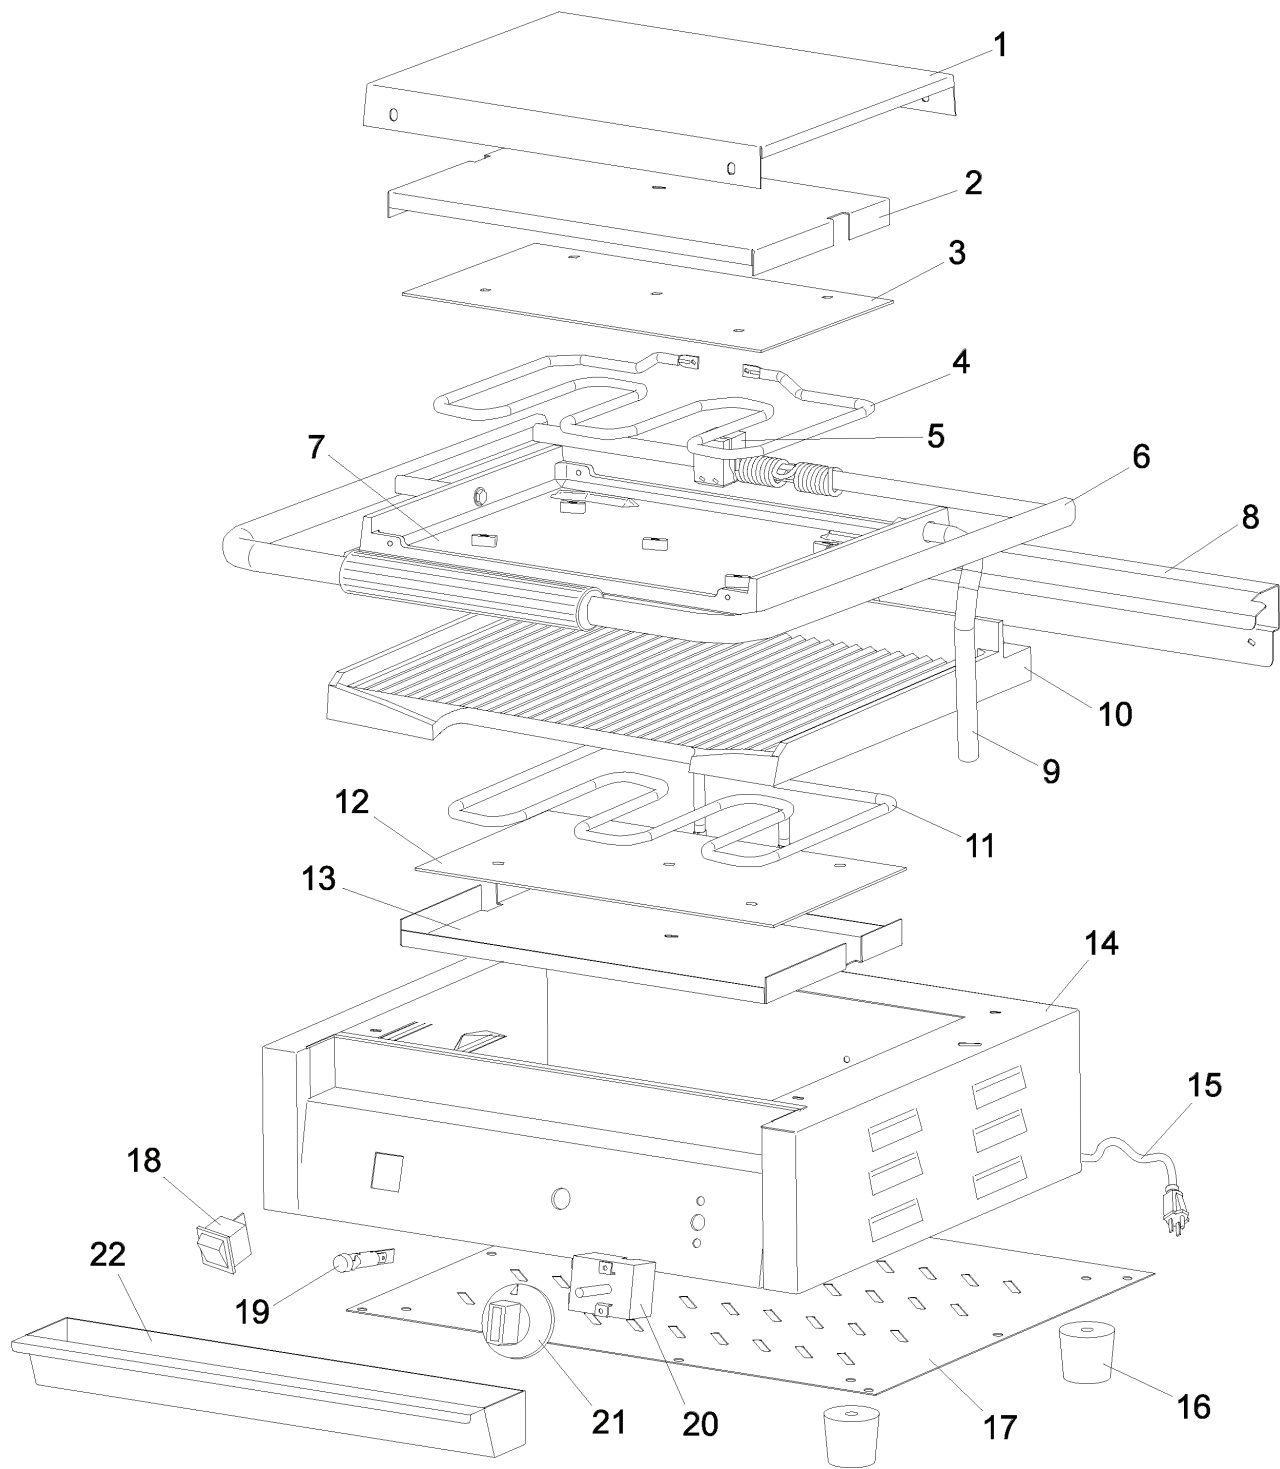

## TABLE OF CONTENTS

	<u>PAGE</u>
GPG10/GSG10/GPG10-C/GSG10-C Single Grill	1-2
GPGDUE10/GSGDUE10/GPGDUE10-C/GSGDUE10-C Double Grill	3-4
Wiring Diagram, GPG10/GSG10	5
Wiring Diagram, GPGDUE10/GSGDUE10	6

## GPG10/GSG10/GPG10-C/GSG10-C 10 INCH SINGLE GRILL PARTS LIST

ITEM	DESCRIPTION	PART NUMBER	QTY	HARDWARE
1	Top Cover	U00707	1	
2	Upper Insulating Plate	U00708	1	
3	Upper Mica Plate	U00709	1	
4	Upper Element	U03061225050	1	
5	Adjustable Tension Bracket	U00710	1	
6	Handle	U00712	1	
7	Upper Cast Iron - Sandwich Grill (Smooth)	U00711	1	
	Upper Cast Iron - Panini Grill (Grooved)	U00713		
8	Back Baffle	U00714	1	
9	Wiring Cover	U01021005045	1	
10	Lower Cast Iron - Sandwich Grill (Smooth)	U00715	1	
	Lower Cast Iron - Panini Grill (Grooved)	U00716		
11	Lower Element	U03061225051	1	
12	Lower Mica Plate	U00717	1	
13	Lower Insulating Plate	U00718	1	
14	Body Assembly	U00719	1	
15	Cord & Plug	U03021205012	1	
	Cord & Plug (Models GPG10-C/GSG10-C Only)	U03021205010		
16	Foot	U02121165004	4	
17	Base Plate	U01071040021	1	
18	Power Switch	U03041215027	1	
19	Indicator Light	U03091240005	1	
20	Thermostat	U03051220022	1	
21	Dial	U02101155019	1	
22	Drip Tray	U01051026865	1	