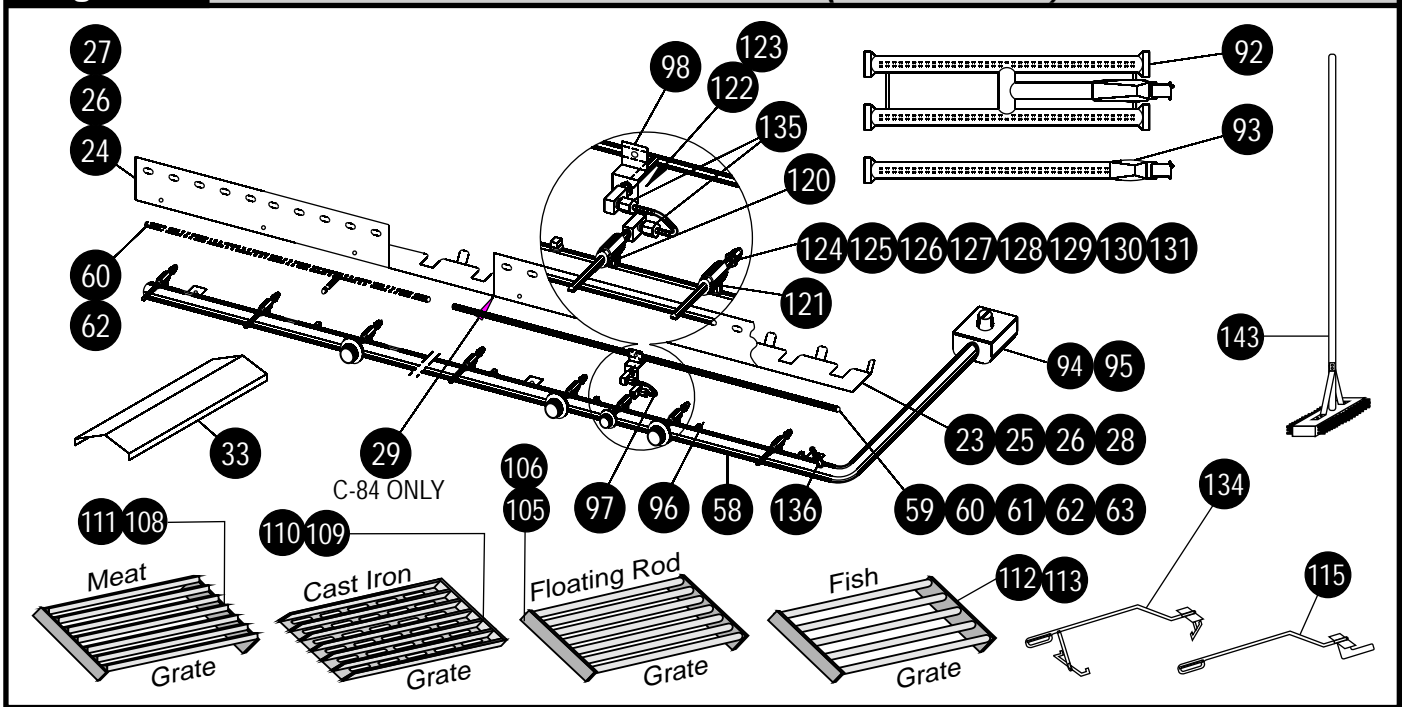

Figure B

EXPLODED VIEW (C-60 Shown)

Item	Part #	Description	Item	Part #	Description
73	G5070U	Grease Shield Asm	111	T1217X	Meat Grate 4-1/2"
74	G5477K	Ext. Grease Drawer 4x29	112	T1229X	Fish Grate 6"
75	G9259K	Adj. WR Grease Drawer - 4x28	113	T1230X	Fish Grate 4-1/2"
76	G5182U	Log Support Asm - CH	114	T1328A	Cast Iron Radiant
*77	G5186K	Bottle Holder RH	115	T5041T	Grate Lifter (for Cast Iron Grate)
78	G5384U	Splash Guard Side Asm LH	116	U1044A	BP Logo Plate 8" (small)
79	G5386U	Splash Guard Side Asm RH	*117	U1393A	Lighting Instr. Plate Eng/Fren.
80	G5518U	Wood Chip Drawer Asm	118	-----	-----
81	G5520K	Chip Drawer Cover, Rear	119	-----	-----
82	G5521U	Chip Drawer Cover, Front	120	R3032A	Gas Valve Off-On LML15 for Carry-Over Tubes
83	G9161K	S/S Radiant	121	R3229A	Gas Valve Off-Hi-Lo MV2802-MP100 for Main Burners
84	G9169K	Side Shield LH	122	R3199P	Carry-Over Spud #60 Orifice for Carry-Over Tubes on NG
85	G9170K	Side Shield RH	123	R3198A	Carry-Over Spud #74 Orifice for Carry-Over Tubes on LP
86	G9270U	Grease Catch Asm	124	R3238P	Hood 3/8-27 x #33 Orifice H-Burner - NG - 36,000 BTU (Hi-Heat)
87	G9195K	Outer Side LH	125	R3232A	Hood 3/8-27 x #37 Orifice H-Burner - NG - 30,000 BTU (Std)
88	G9196K	Outer Side RH	126	R3240P	Hood 3/8-27 x #46 Orifice Single Burner - NG - 18,000 BTU (Hi-Heat)
*89	G9235U	Wire Rack Backing Asm LH	127	R3234A	Hood 3/8-27 x #49 Orifice Single Burner - NG - 15,000 BTU (Std)
*90	G9236U	Wire Rack Backing Asm RH	128	R3239P	Hood 3/8-27 x #50 Orifice H-Burner - LP Gas - 36,000 BTU (Hi-Heat)
*91	G9237K	Wire Rack Stop	129	R3233A	Hood 3/8-27 x #52 Orifice H-Burner - LP Gas - 30,000 BTU (Std)
92	L5114A	H-Tube Burner	130	R3040A	Hood 3/8-27 x #55 Orifice Single Burner - LP - 18,000 BTU (Hi-Heat)
93	L5115A	Straight Tube Burner	131	R3225A	Hood 3/8-27 x #56 Orifice Single Burner - LP - 15,000 BTU (Std)
94	M1067A	Pressure Regulator 1" 10" WC	132	G9285U	Rack Guide Adaptor Plate Asm LH for the "Drop-down" Log Holder
95	M1418A	Pressure Regulator 1" 3.5" WC	133	G9286U	Rack Guide Adaptor Plate Asm RH for the "Drop-down" Log Holder
96	N3023A	Pipe Plug 1/8-27 Sq Hd Brass	134	G5221U	Grate Lifter (for Roll-A-Grate & Meat Grate)
97	R9309U	Carry-Over Supply Tube	135	N3079A	Adaptor 3/8-27 x 3/16 Compression x 90°
98	G9309K	Carry-Over Tube Support	136	N5238A	Pressure Tab Nozzle Asm 1/8-27 brass
99	S3272A	Bronze Rollers	137	S1014A	Leg, Appliance 4", adjustable
100	T1047A	Glo-Stones 20 lb (boxed)	138	Q2234A	Stripper Bolt 3/8 x 1/2 (5/16-18) 3/16 Hex
101	T1048A	Glo-Stones 40 lb (boxed)	139	Q2235A	Stripper Bolt 3/8 x 1-1/4 (5/16-18) 3/16 Hex
102	T1166X	Fish Grate 9"	140	Q2236A	Stripper Bolt 3/8 x 1-3/8 (5/16-18) 3/16 Hex
103	G9279X	Fajita Bottom Grate	141	S1094A	Broiler Knob Off-On for Carry-Over Valves
104	T1185X	Fajita Top Grate	142	S1405A	Broiler Knob Off-Hi-Lo for Main Burner Valves
105	T1198X	Floating Rod Grate 6"	143	T5104A	Twin Head Grate Brush
106	T1199X	Floating Rod Grate 4-1/2"			
107	T1209X	Breakfast Griddle 11"			
108	T1210X	Meat Grate 6"			
109	T1212X	Cast Iron Grate 6"			
110	T1216X	Cast Iron Grate 4-1/2"			*NOT SHOWN