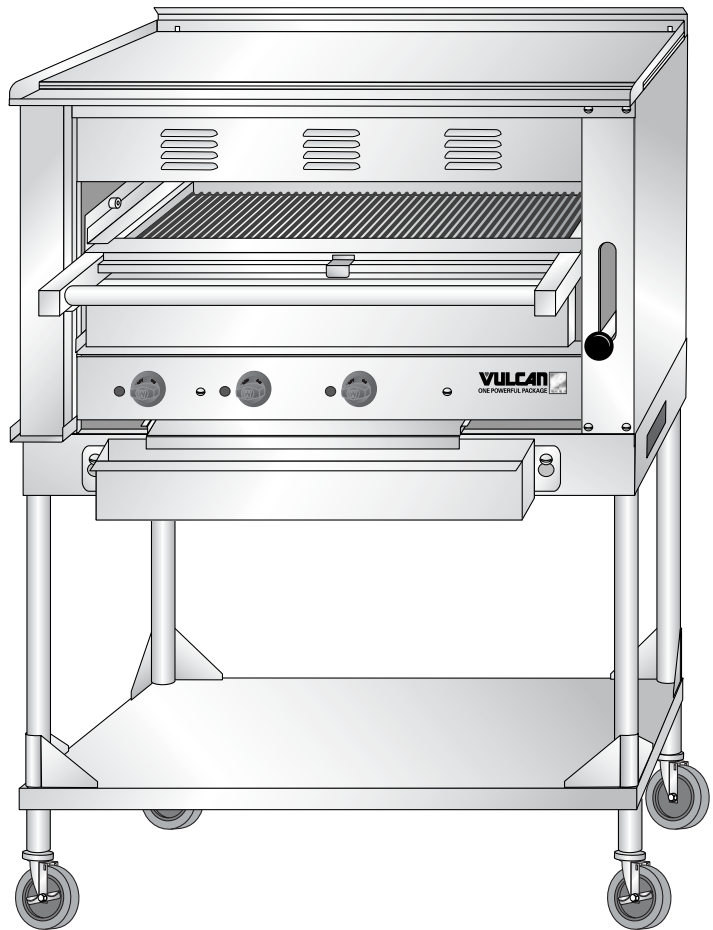

# VULCAN

### GAS FIRED STEAK BROILER

MODEL

VST4B

ML-136590-Z

For additional information on Vulcan-Hart or to locate an authorized parts and service provider in your area, visit our website at [www.vulcanhart.com](http://www.vulcanhart.com).