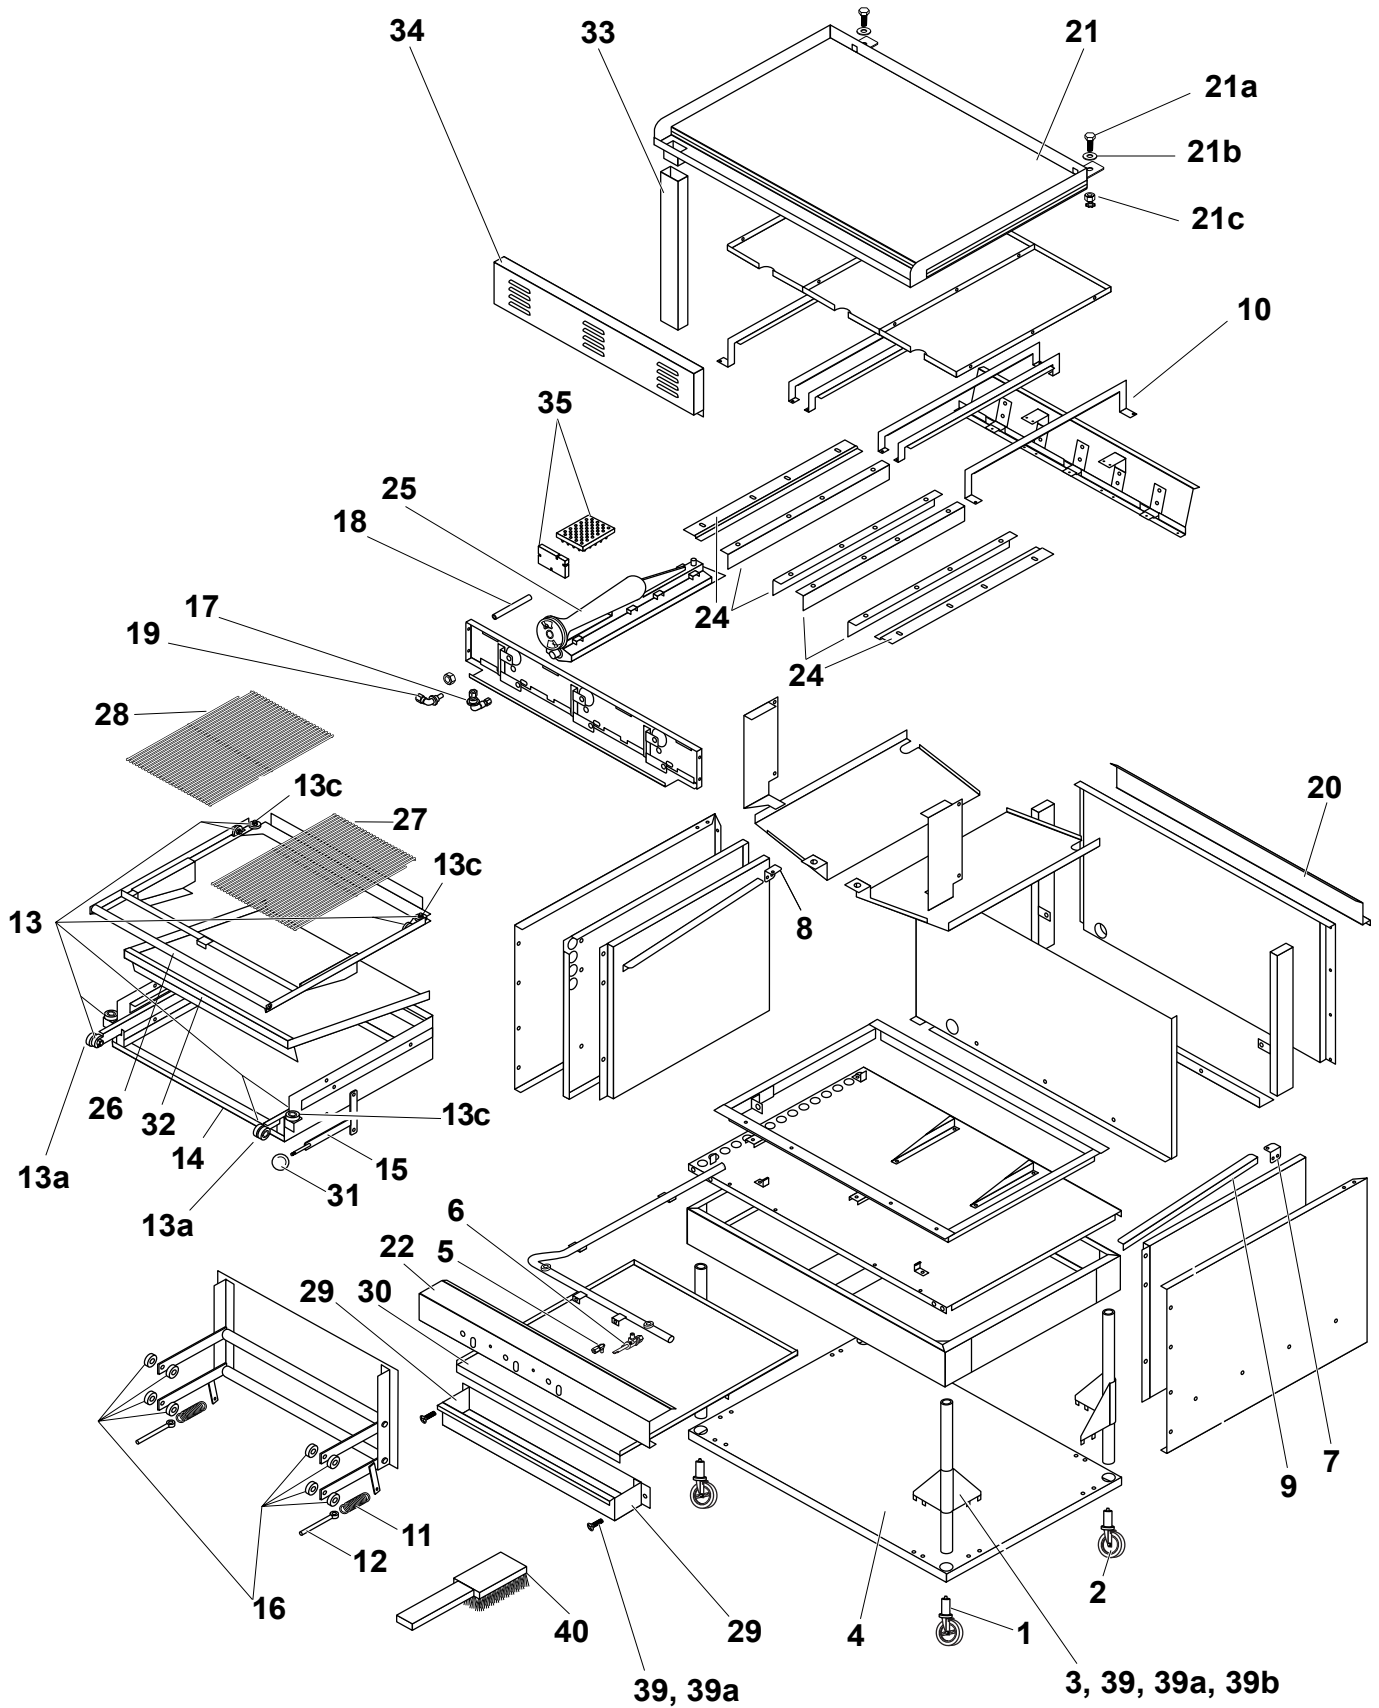

VST4B GAS FIRED BROILER

VST4B GAS FIRED BROILER PARTS LIST

ITEM	P/N	DESCRIPTION	QTY
1	499143-2	CASTER, W/LOCK	2
2	499143-1	CASTER, W/OUT LOCK.....	2
3	499180-G2	UPPER LEG ASSEMBLY (LONG - 56" GRIDDLE HEIGHT).....	4
3a	499180-G3	UPPER LEG ASSEMBLY (SHORT - 52" GRIDDLE HEIGHT).....	4
4	499179-G2	STAND SHELF	1
5	404193-1	PILOT ADJUSTMENT VALVE	3
6	408379-4	BURNER VALVE 7/16 TUBE FITTING.....	3
7	497844-1	RIGHT INTERIOR GRIDDLE PLATE SUPPORT	1
8	497828-1	LEFT INTERIOR GRIDDLE PLATE SUPPORT	1
9	499942-1	PLATE SUPPORT	1
10	497851-2	BURNER BRICK BRACKET.....	6
11	499136-1	LIFT SPRING	2
12	499135-1	LIFT SPRING EYE BOLT.....	2
13	499130-1	BROILER BEARING	10
13a	SC-126-59	SCREW.....	10
13b	NS-041-04	NUT.....	10
13c	SC-113-90	SCREW.....	6
14	499409-G1	ELEVATOR ASSEMBLY	1
15	499408-G1	HANDLE LIFT ASSEMBLY	1
16	499206-1	SPACER .343 X .750 X .125	8
17	499137-1	BROILER PILOT	3
18	499128-G1	STEAK BROILER PILOT TUBE ASSEMBLY	3
19	404079-F	NOZZLE & NUT	3
19a	418051-31	BURNER ORIFICE HOOD-NATURAL GAS.....	3
19b	418051-44	BURNER ORIFICE HOOD-PROPANE GAS.....	3
20	499930-G2	FLUE ASSEMBLY.....	1
21	499122-G1	STEAK BROILER GRIDDLE PLATE ASSEMBLY.....	1
21a	SC-113-65	LEVELING BOLT.....	2
21b	WS-022-21	WASHER (LEVELING BOLT).....	2
21c	NS-046-86	NUT (LEVELING BOLT).....	2
22	499060-1	FRONT LOWER TRIM PANEL	1
23	DELETED	DELETED.....	0
24	497850-3	BURNER BRICK SUPPORT	6
25	499181-G1	STEAK BROILER BURNER ASSEMBLY.....	3
26	499217-G1	STEAK BROILER CARRIAGE WITH BEARINGS	1
27	497810-1	RIGHT GRILL	1
28	497809-1	LEFT GRILL	1
29	499220-G1	STEAK BROILER DRIP TRAY ASSEMBLY	1
30	499055-1	DRIP TRAY	1
31	499132-1	HANDLE BALL	1
32	499218-G1	STEAK BROILER DRIP PAN ASSEMBLY	1
33	499407-G1	DRIP COLLECTOR	1
34	499062-1	FRONT UPPER TRIM PANEL	1
35	499480-G1	CERAMIC BRICKS, SET (30 CENTER BRICKS, 12 END BRICKS).....	1 BOX
36	DELETED	DELETED.....	0
37	DELETED	DELETED.....	0
38	FP-028-42	PIPE PLUG 1/8 NPT.....	1
39	723369	SCREW 1/4-20 x 1/2 TRUSS HEAD	18
39a	NS-046-52	NUT, ASSY 1/4-20	18
39b	WS-017-06	WASHER, FLAT 1/4.....	16
40	499432-1	WIRE BRUSH	1
	426505-36	PILOT FLEX TUBE 36" (LEFT) (NOT SHOWN)	1
	426505-42	PILOT FLEX TUBE 42" (RIGHT) (NOT SHOWN).....	1
	426505-54	PILOT FLEX TUBE 54" (CENTER) (NOT SHOWN).....	1
	426508-36	MAIN GAS FLEX TUBE 36" (LEFT) (NOT SHOWN)	1
	426508-42	MAIN GAS FLEX TUBE 42" (RIGHT) (NOT SHOWN).....	1
	426508-54	MAIN GAS FLEX TUBE 54" (CENTER) (NOT SHOWN).....	1
	408279-12	REGULATOR - NAT 1 1/4 NPT (NOT SHOWN).....	1
	408279-13	REGULATOR - PRO 1 1/4 NPT (NOT SHOWN).....	1