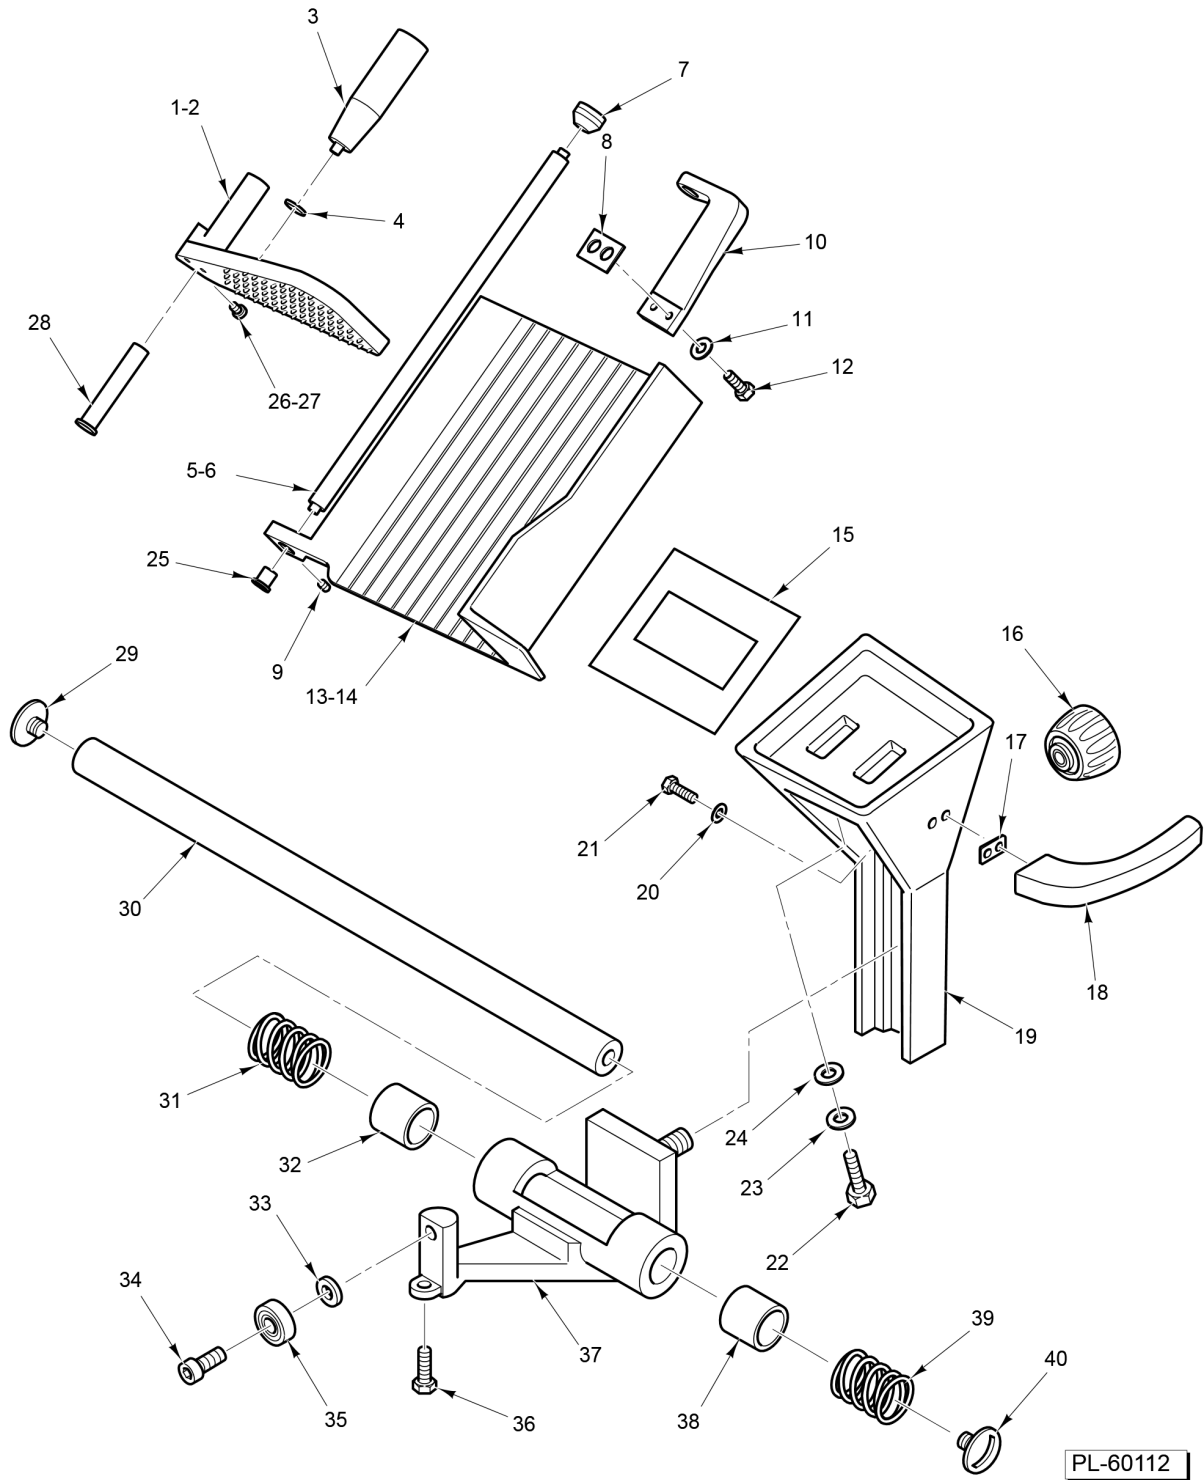

ILLUS. PL-60111	PART NO.	NAME OF PART	AMT.
1	01-400825-00060	Pin.....	1
2	01-400823-0075A	Tie Rod - Center Plate.....	1
3	01-400825-00086	Screw - Grub.....	1
4	01-400823-00061	Set Screw.....	2
5	01-40823E-10031	Tap - Plastic.....	2
6	01-400827-00146	Nut.....	2
7	01-40823E-10002	Pin.....	2
8	01-40823E-10001	Deflector - Slicer.....	1
9	01-40823E-10025	Knob - Index.....	1
10		Cover - Switch (Part no longer available, order Item 35).....	1
11		Switch (Part no longer available, order Item 35).....	1
12	01-400827-00042	Capacitor.....	1
13	01-400825-00093	Foot - Rubber (5mm Threads).....	1
14	01-404175-00031	Cord - Power.....	1
15	01-402675-00562	Bushing - Strain Relief.....	1
16	01-40823E-10032	Screw (Use With Power Cord Ground Wire).....	1
17	01-400825-0066B	Belt (Ribbed Flat Belt).....	1
18	01-400825-00053	Tie Rod - Motor.....	1
19	01-402175-00387	Nut.....	1
20	01-40823E-10033	Washer.....	1
21	01-400825-00055	Plate.....	1
22	01-400825-00006	Washer.....	1
23	01-400823-00058	Screw.....	1
24	01-400825-00056	Nut - Wing.....	1
25	01-40823E-10033	Washer.....	1
26	01-400825-00053	Tie Rod - Motor.....	1
27	01-400823-0048R	Motor - Ribbed Flat Belt.....	1
28	01-400823-00014	Rail - Square Bar.....	1
29	01-400825-00021	Screw.....	2
30	01-400825-00021	Screw.....	1
31	01-400825-00006	Washer.....	1
32	01-400823-00406	Cover.....	1
33	01-400823-00407	Spacer.....	1
34	01-400825-00043	Clamp - Capacitor.....	1
35	01-40823E-10102	Switch (On/Off) (Incls. Item 36).....	1
36	00-915504	Cover - Switch.....	1