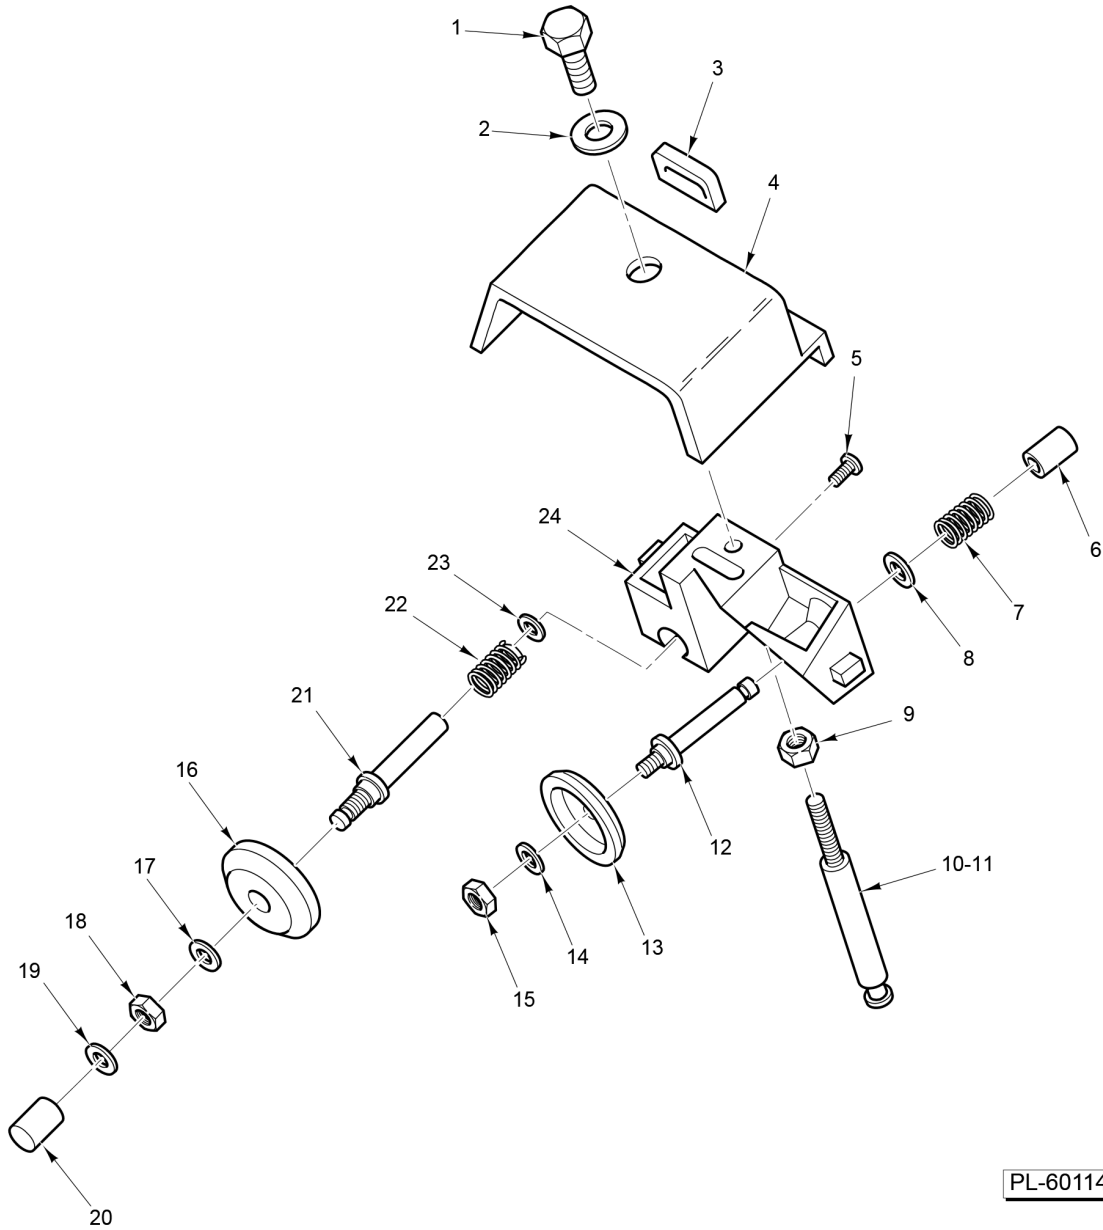

PL-60114

SHARPENER ASSEMBLY

SHARPENER ASSEMBLY

ILLUS. PL-60114	PART NO.	NAME OF PART	AMT.
1	01-400825-00122	Screw.....	1
2	01-400823-00123	Washer.....	1
3	01-400823-00400	Cover - Sharpener.....	1
4	01-412062-00RED	Flag - Berkel.....	1
5	01-402101-02109	Screw.....	1
6	01-40825A-10016	Button - Push.....	1
7	01-400825-00117	Spring.....	1
8	01-403301-03812	Washer.....	1
9	01-402101-07041	Nut.....	1
10	01-403375-01418	Shaft - Sharpener (823E-PLUS).....	1
11	01-403375-01419	Shaft - Sharpener (825E-PLUS).....	1
12	01-400825-00109	Shaft.....	1
13	01-400825-00112	Stone.....	1
14	01-403301-03812	Washer.....	1
15	01-402175-00387	Nut.....	1
16	01-400825-00112	Stone.....	1
17	01-403301-03812	Washer.....	1
18	01-402175-00387	Nut.....	1
19	WS-030-50	Washer 4.3mm x 12 mm x 1.0mm.....	1
20	01-40825A-10017	Button - Push.....	1
21	01-400825-00110	Shaft.....	1
22	01-400825-00117	Spring.....	1
23	01-403301-03812	Washer.....	1
24	01-400825-00108	Frame - Sharpener.....	1