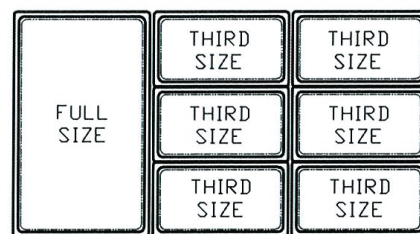

Large Drawer Dimensions and Pan Configurations for NLCB53, NLCB83 and NLCB96

* Note: Drawers will only accept 4" deep pans

Small Drawer Dimensions and Pan Configurations for NLCB71 and NLCB83

* Note: Drawers will only accept 4" deep pans