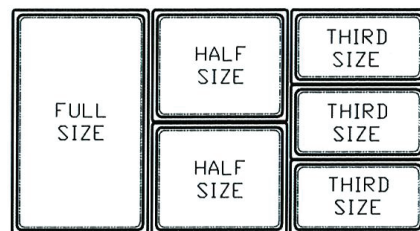

Large Drawer Dimensions and Pan Configurations for NLCB53, NLCB83 and NLCB96

* Note: Drawers will only accept 4" deep pans

Small Drawer Dimensions and Pan Configurations for NLCB71 and NLCB83

* Note: Drawers will only accept 4" deep pans