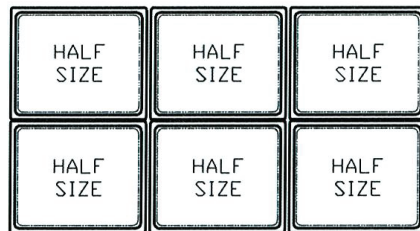

Large Drawer Dimensions and Pan Configurations for NLCB53, NLCB83 and NLCB96

* Note: Drawers will only accept 4" deep pans

Small Drawer Dimensions and Pan Configurations for NLCB71 and NLCB83

* Note: Drawers will only accept 4" deep pans