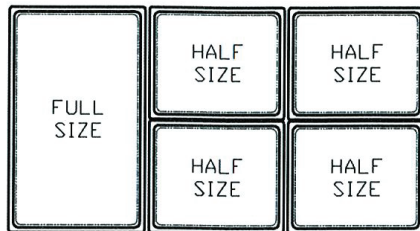

Large Drawer Dimensions and Pan Configurations for NLCB53, NLCB83 and NLCB96

* Note: Drawers will only accept 4" deep pans

Small Drawer Dimensions and Pan Configurations for NLCB71 and NLCB83

* Note: Drawers will only accept 4" deep pans