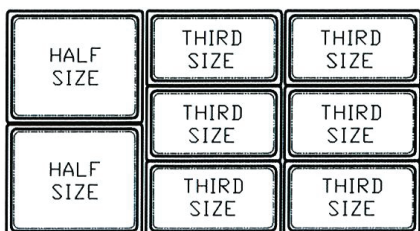

Large Drawer Dimensions and Pan Configurations for NLCB53, NLCB83 and NLCB96

* Note: Drawers will only accept 4" deep pans

Small Drawer Dimensions and Pan Configurations for NLCB71 and NLCB83

* Note: Drawers will only accept 4" deep pans