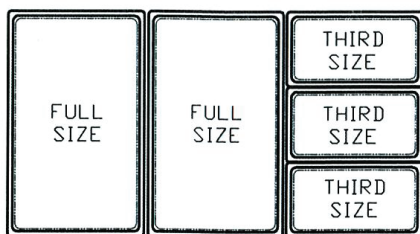

Large Drawer Dimensions and Pan Configurations for NLCB53, NLCB83 and NLCB96

* Note: Drawers will only accept 4" deep pans

Small Drawer Dimensions and Pan Configurations for NLCB71 and NLCB83

* Note: Drawers will only accept 4" deep pans