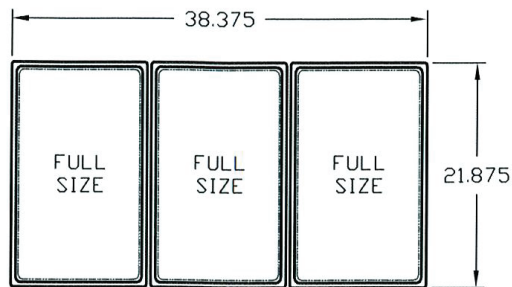

Large Drawer Dimensions and Pan Configurations for NLCB53, NLCB83 and NLCB96

* Note: Drawers will only accept 4" deep pans

Small Drawer Dimensions and Pan Configurations for NLCB71 and NLCB83

* Note: Drawers will only accept 4" deep pans