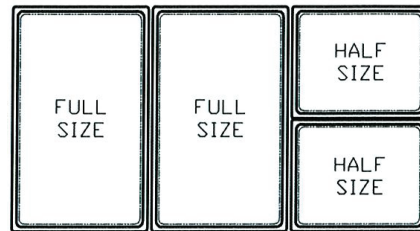

Large Drawer Dimensions and Pan Configurations for NLCB53, NLCB83 and NLCB96

* Note: Drawers will only accept 4" deep pans

Small Drawer Dimensions and Pan Configurations for NLCB71 and NLCB83

* Note: Drawers will only accept 4" deep pans