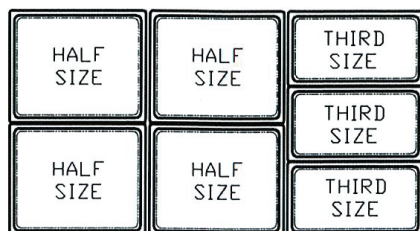

Large Drawer Dimensions and Pan Configurations for NLCB53, NLCB83 and NLCB96

* Note: Drawers will only accept 4" deep pans

Small Drawer Dimensions and Pan Configurations for NLCB71 and NLCB83

* Note: Drawers will only accept 4" deep pans