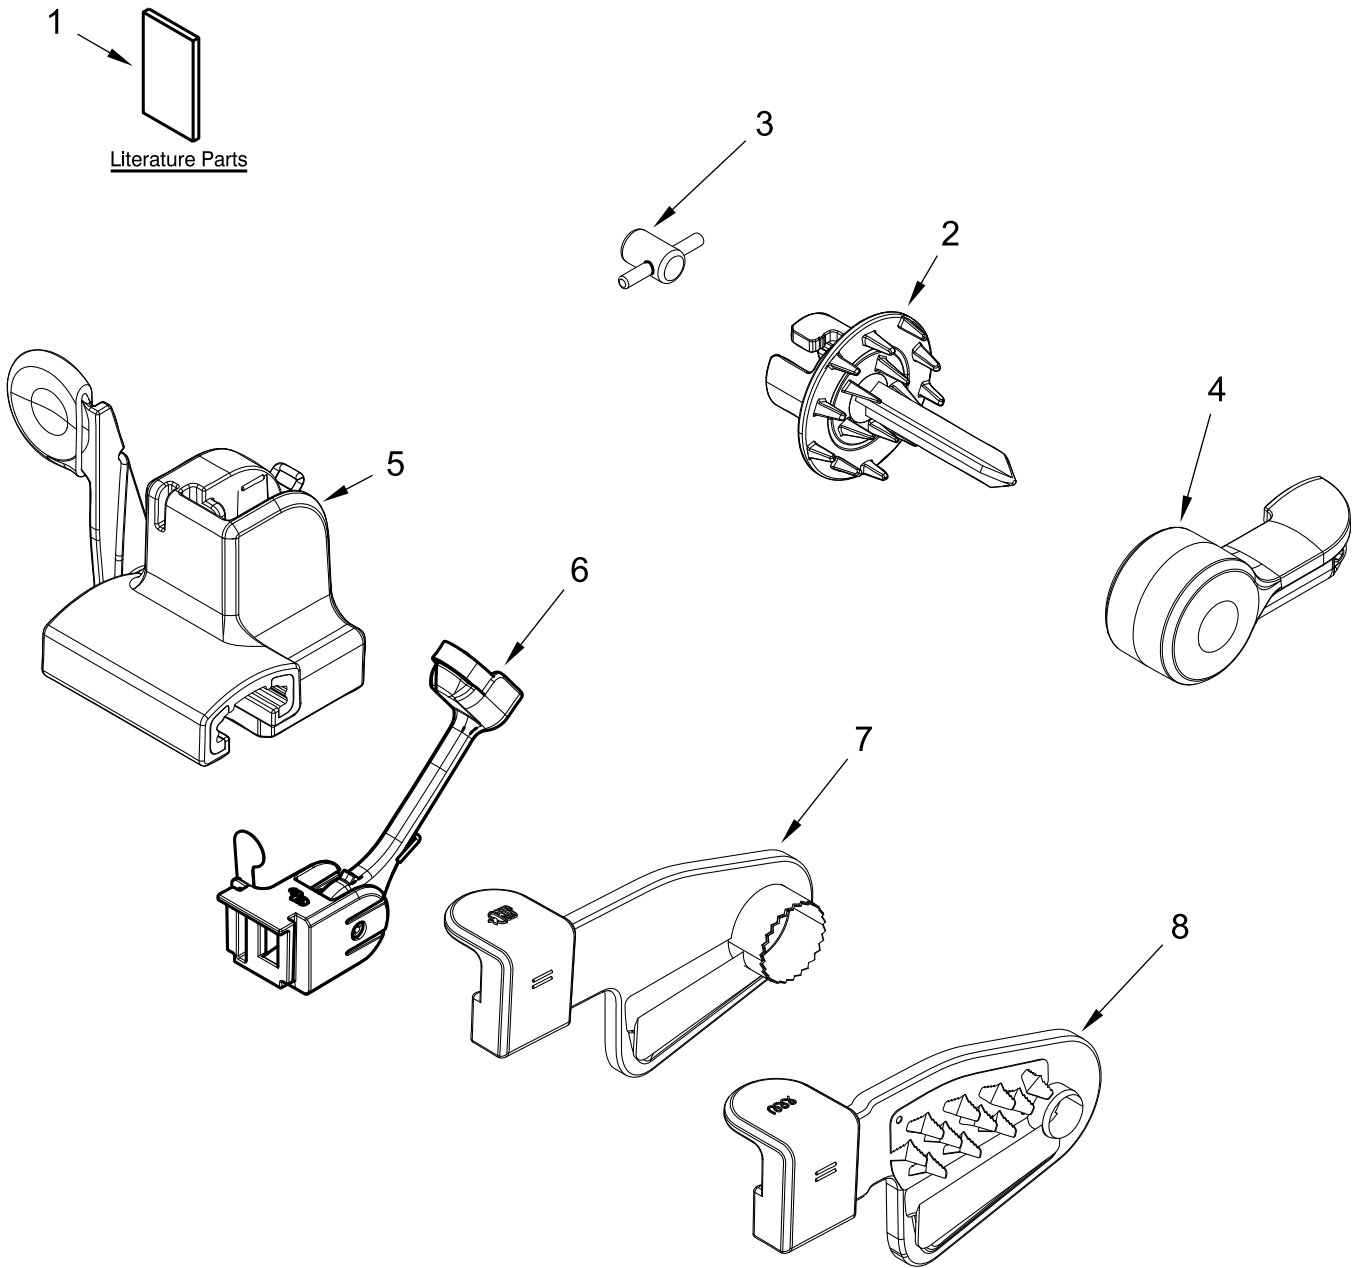

KitchenAid®

SPRIALIZER - STAND MIXER ATTACHMENT

MODELS:

KSM2APC0
5KSM2APC0

UNIT PARTS

UNIT PARTS

<u>Illus. No.</u>	<u>Part No.</u>	<u>Description</u>
1		Literature Parts
	W10767027	Use & Care Guide, US
	W10767029	Use & Care Guide, Europe
2	W10801017	Skewer, Fruit and Vegetable
3	W10801025	Lock, Skewer
4	W10801024	End Cap, Slide Rail
5	W10801023	Carrier Assembly, Blade

<u>Illus. No.</u>	<u>Part No.</u>	<u>Description</u>
6	W10801022	Blade Assembly, Peeling
7		Blade Assembly, Spiral Slicing
	W10801020	Small Core
	W10877483	Small Core (Thin)
	W10801021	Large Core

<u>Illus. No.</u>	<u>Part No.</u>	<u>Description</u>
8		Blade Assembly, Spiralizing
	W10801018	Fine
	W10801019	Medium
	W10877479	Angel Hair