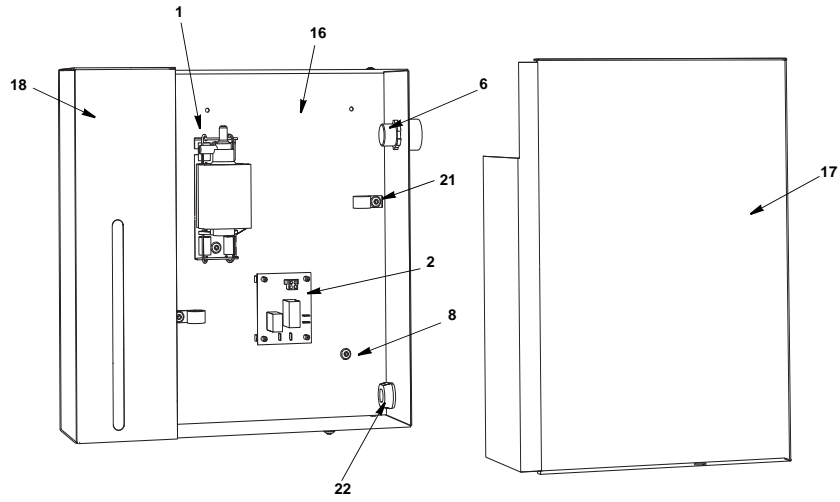

IBAuCS

IBAuCS - ALL COMPONENTS

AUXILIARY CLEANING SYSTEM

IBAuCS

IBAuCS - ALL COMPONENTS

#	PART #	DESCRIPTION	QTY	Note
1		Pump		
1a	000008735	iAuCS/IBAuCS Dispense Pump - 115V/50-60 Hz/1 Ph		
1b	000008736	iAuCS/IBAuCS Dispense Pump - 230V/50-60 Hz/1 Ph		
1c	000008907	iAuCS/IBAuCS Dispense Pump Bracket		
2		Control Board		
2a	000008120	Control Board - 115-230V/50-60 Hz/1 Ph		
2b	4302253	Control Board Mounting Supports		
3	2007683	Wiring Harness - Communication Wire		
4	000000081	Power Cord		
5	4420883	Vinyl Tubing - 0.25" ID		
6	2502263	Fitting PVC Conduit		
7	5650823	Hose Clamp		
8	5029323	Screw - #10-24 x 0.50"		[1]
9	5573209	Star Washer		
10	5121649	Screw - #8-15 x 0.50"		
11	5202069	Screw - #10-24 x 0.50" HEX		
12		Ice Machine Cleaner		
a	000005163	Ice Machine Cleaner - US Shipment		
b	000005162	Ice Machine Cleaner - International Shipment		
13		Ice Machine Sanitizer		
a	000005165	Ice Machine Sanitizer - US Shipment		
b	000005164	Ice Machine Sanitizer - International Shipment		
14	4010449	Y-Fitting		
15	9400163	Plastic Cap		
16	6010971	Control Box		
17	6010981	Front Cover - Left		
18	6002041	Front Cover - Right		
19	000008121	False Bottom		
20	7628043	Control Box Mounting Bracket		
21	5650809	Nylon Wire Harness Clip		
22	2512043	Strain Relief Bushing		
23	2502203	Locknut		
24	5026243	Screw - #8-32 x 0.50"		

PART NOTES:

[1] - Ground