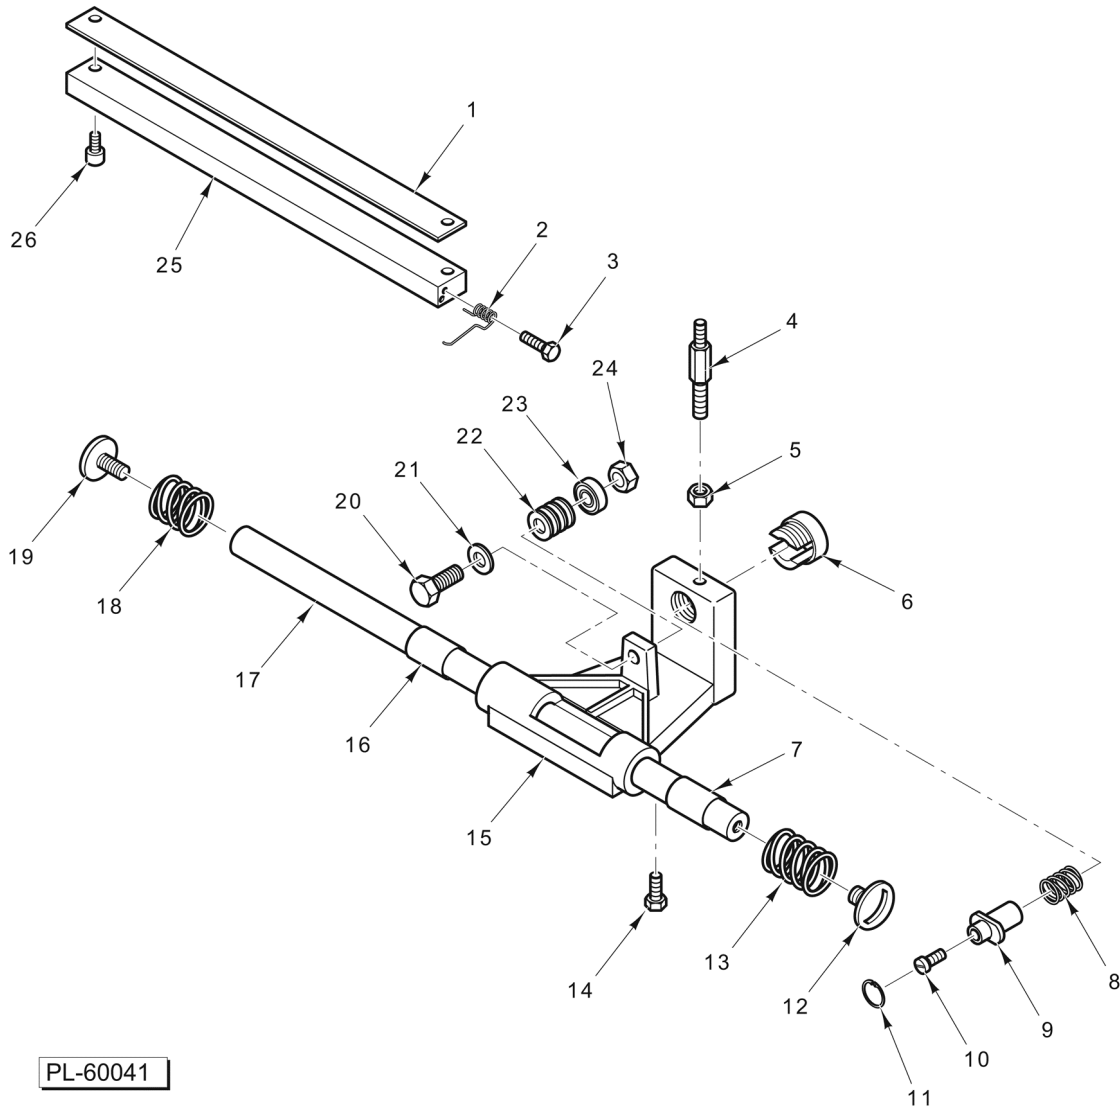

**GAUGE PLATE AND INDEX ASSEMBLY**

**GAUGE PLATE AND INDEX ASSEMBLY**

ILLUS.	PART NO.	NAME OF PART	AMT.
PL-60045			
1	00-915481	Plate - Gauge.....	1
2	00-915482	Support - Gauge Plate.....	1
3	01-403301-03812	Washer.....	2
4	01-400825-00089	Screw.....	2
5	00-915483	Bushing.....	1
6	00-915484	Spring.....	1
7	00-915490	Index Knob (Grey).....	1
8	00-915495	Support Assy. (Incls. Items 9 thru 15).....	1
9	00-915486	Support.....	1
10	01-40300M-00098	Nut.....	1
11	00-915488	Pin - Cam.....	1
12	00-915483	Bushing.....	1
13	01-400827-00028	Screw (Brass).....	1
14	01-402101-07041	Nut.....	1
15	01-400825-00030	Pin.....	1
16	01-400827-00031	Set Screw.....	2
17	00-915487	Plate.....	1
18	01-400827-00032	Screw.....	2
19	00-915489	Cam Assy.....	1
20	01-400827-00095	Washer - Spring.....	1
21	01-40829A-10020	Screw.....	1
22	00-915612-00001	Washer (6592 5 10).....	1
23	00-915493	Pin.....	1
24	00-915494	Plate.....	1
25	01-400827-00032	Screw.....	2
26	00-915492	Bushing.....	1
27	00-915491	Bushing.....	1
28	01-40829A-10023	Washer.....	1