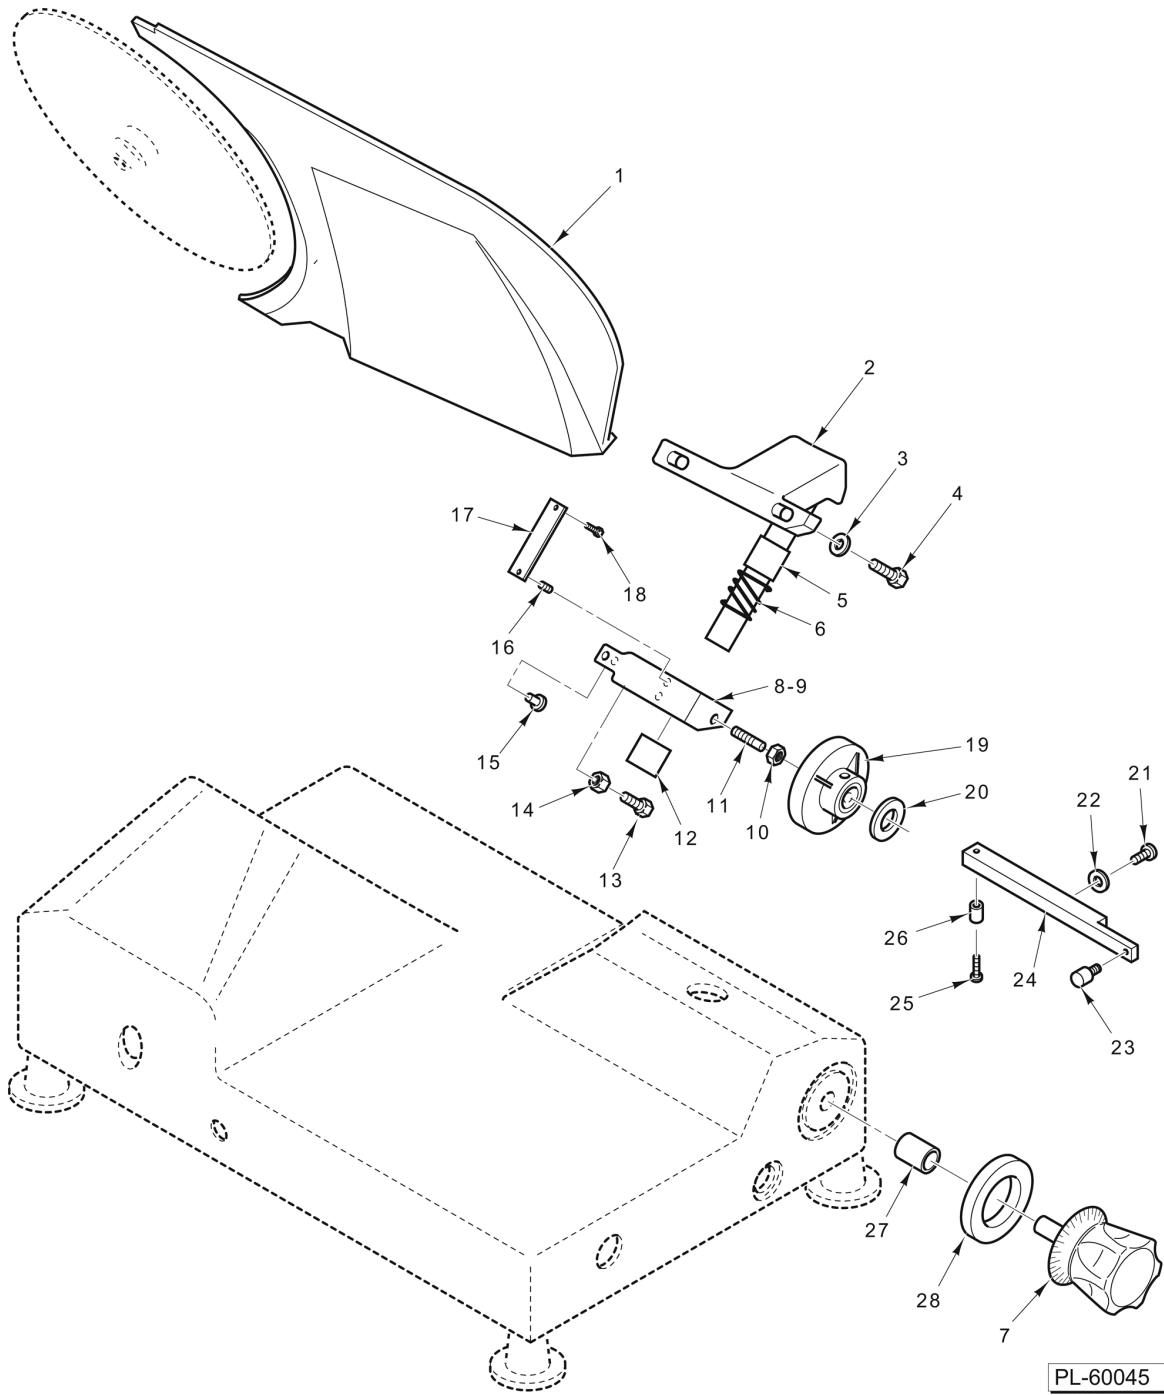

**GAUGE PLATE AND INDEX ASSEMBLY**

**GAUGE PLATE AND INDEX ASSEMBLY**

ILLUS.	PART NO.	NAME OF PART	AMT.
PL-60045			
1	00-915481	Plate - Gauge.....	1
2	00-915482	Support - Gauge Plate.....	1
3	01-403301-03812	Washer.....	2
4	01-400825-00089	Screw.....	2
5	00-915483	Bushing.....	1
6	00-915484	Spring.....	1
7	00-915490	Index Knob (Grey).....	1
8	00-915495	Support Assy. (Incls. Items 9 thru 15).....	1
9	00-915486	Support.....	1
10	01-40300M-00098	Nut.....	1
11	00-915488	Pin - Cam.....	1
12	00-915483	Bushing.....	1
13	01-400827-00028	Screw (Brass).....	1
14	01-402101-07041	Nut.....	1
15	01-400825-00030	Pin.....	1
16	01-400827-00031	Set Screw.....	2
17	00-915487	Plate.....	1
18	01-400827-00032	Screw.....	2
19	00-915489	Cam Assy.....	1
20	01-400827-00095	Washer - Spring.....	1
21	01-40829A-10020	Screw.....	1
22	00-915612-00001	Washer (6592 5 10).....	1
23	00-915493	Pin.....	1
24	00-915494	Plate.....	1
25	01-400827-00032	Screw.....	2
26	00-915492	Bushing.....	1
27	00-915491	Bushing.....	1
28	01-40829A-10023	Washer.....	1