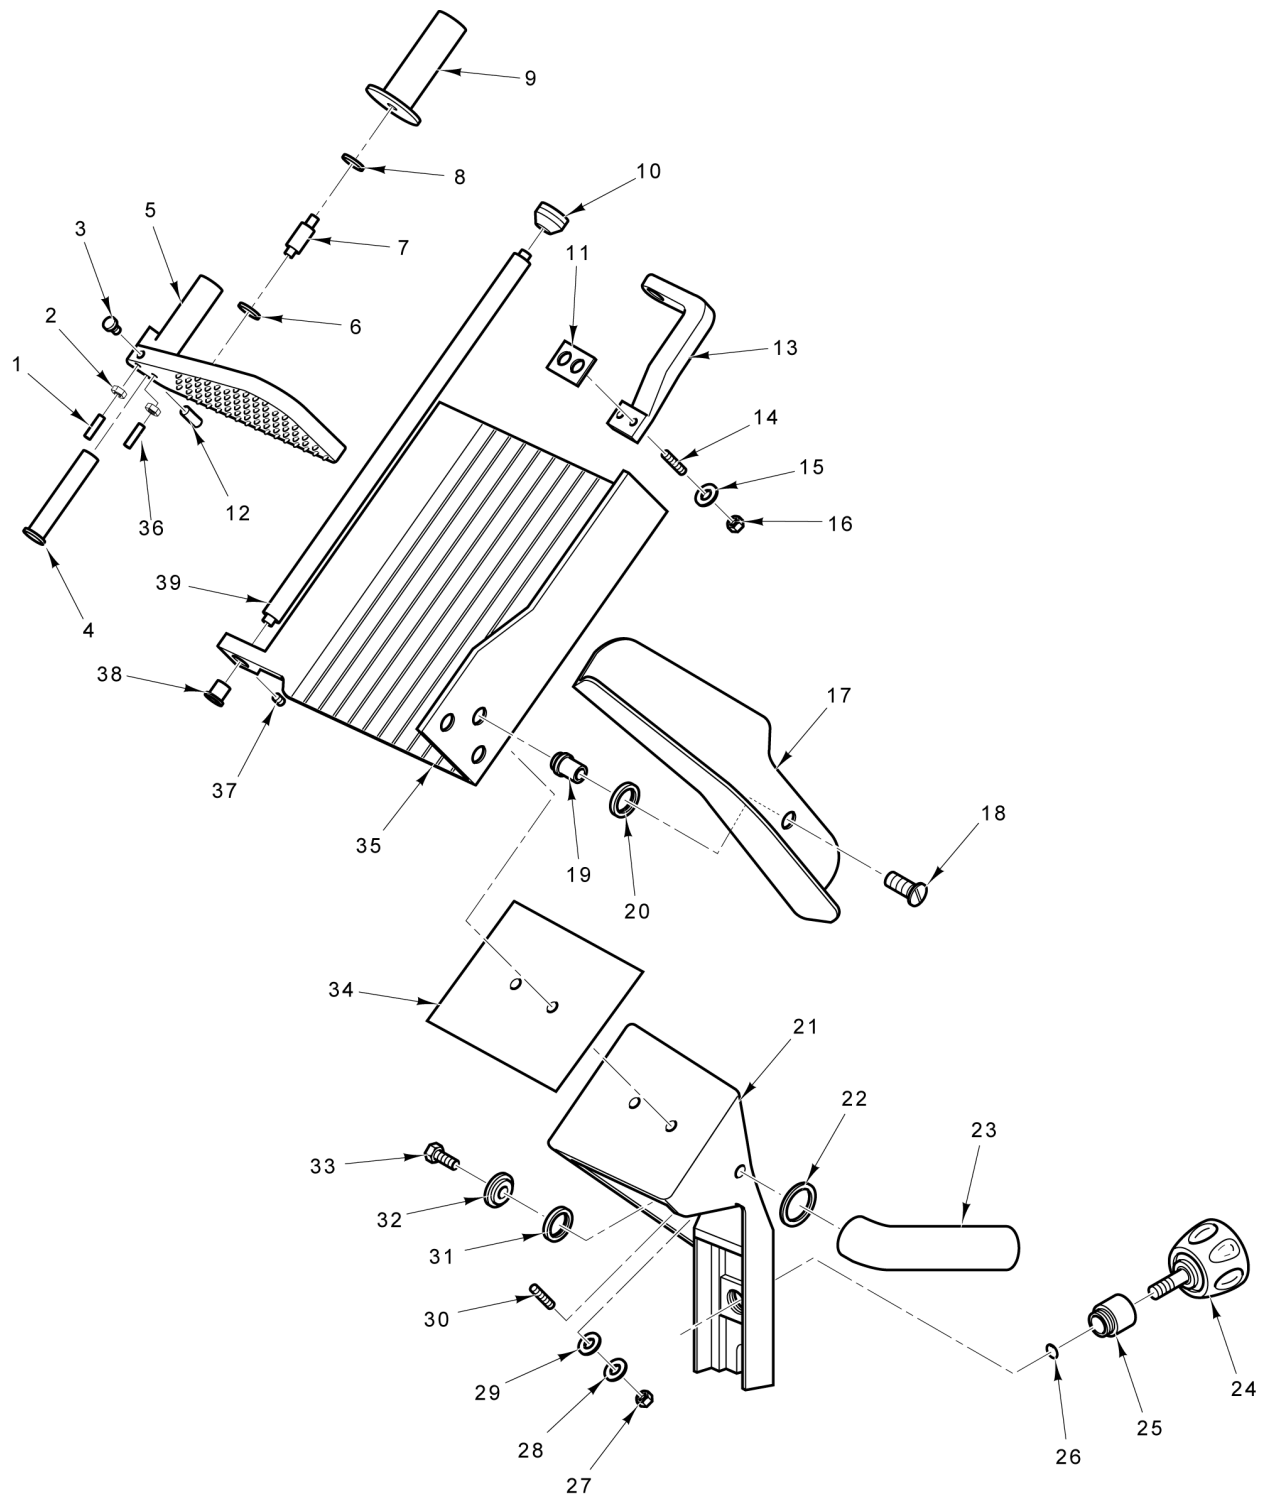

PL-60042

PRODUCT TRAY AND MEAT GRIP

PRODUCT TRAY AND MEAT GRIP

ILLUS.	PART NO.	NAME OF PART	AMT.
1	00-913174	Pin Pin.....	1
2	01-40330M-00578	Nut M6 (SST).....	2
3	01-400825-00030	Pin.....	1
4	00-915444	Bushing (Plastic).....	1
5	00-915479	Meat Pusher Assy. (Incls. Items 1 thru 4, 12, & 36).....	1
6	00-915449	Gasket - Handle.....	1
7	00-915450	Spacer.....	1
8	00-915449	Gasket - Handle.....	1
9	00-915451	Handle - Pusher (Grey).....	1
10	00-915455	Knob.....	1
11	00-915456	Gasket - Extension.....	1
12	01-400827-00082	Wear Pad (Plastic).....	1
13	00-915702	Bracllet - Extension (Grey).....	1
14	00-915612-00009	Screw (5923 6 25/A2).....	2
15	01-40829A-10019	Washer.....	2
16	00-915612-00008	Nut (5721 6/A2).....	2
17	00-915268	Guard - Thumb.....	1
18	00-915612-00010	Screw (6109 6 20/A2).....	3
19	00-915460	Insert - Standoff.....	3
20	00-915275	Washer (Rubber).....	3
21	00-915462	Support - Tray.....	1
22	00-915458	Gasket - Carriage Handle.....	1
23	00-875345	Handle - Carriage.....	1
24	00-915464	Knob - Carriage.....	1
25	00-915463	Bushing (Aluminum).....	1
26	01-40829A-10028	Retaining Ring.....	1
27	00-915612-00002	Nut (5589 8/A2).....	2
28	01-40827A-10011	Washer (Aluminum).....	2
29	01-40823E-10014	Washer - Gasket (Rubber).....	2
30	00-915612-00012	Set Screw (5923 8 25/A2).....	2
31	01-40823E-10014	Washer - Gasket (Rubber).....	1
32	01-40827A-10011	Washer (Aluminum).....	1
33	01-400825-00089	Screw.....	1
34	00-915461	Gasket.....	1
35	00-915459	Tray - Product.....	1
36	00-915612-20	Pin Spacer (Plastic).....	1
37	00-915612-00011	Set Screw (5923 8 8/A2).....	1
38	00-915452	Bushing.....	1
39	00-915454	Rod.....	1