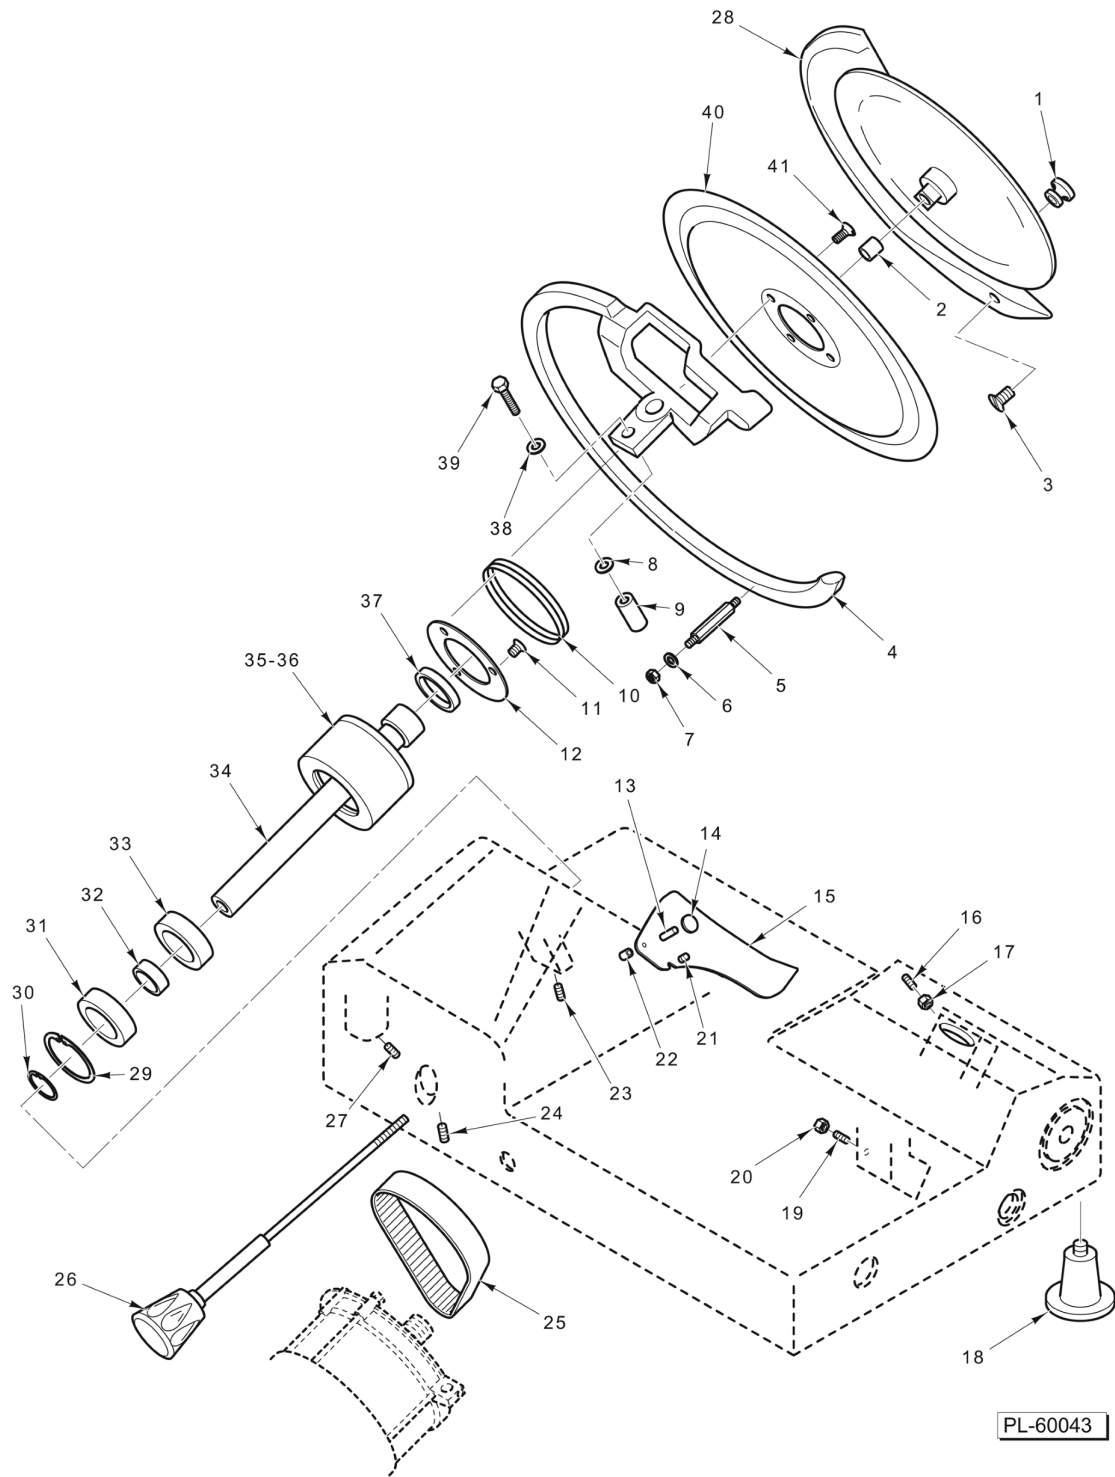

TRANSMISSION, KNIFE, AND BASE ASSEMBLY

TRANSMISSION, KNIFE, AND BASE ASSEMBLY

ILLUS. PL-60043	PART NO.	NAME OF PART	AMT.
1	01-400823-00403	Knob - Knife Cover (Aluminum).....	1
2	01-400825-00135	Insert - Cover.....	1
3	01-400825-00021	Screw.....	1
4	00-915425	Guard - Ring (Knife).....	1
5	00-915427	Spacer - Ring.....	2
6	00-915612-00001	Washer (6592 5/A2).....	2
7	00-915612-00002	Nut (5589 5/A2).....	2
8	01-40829A-10012	Washer.....	1
9	00-915426	Support - Ring Guard.....	1
10	00-915428	V-Ring (Rubber).....	1
11	01-400825-00402	Screw.....	3
12	00-915429	Flange (SST).....	1
13		Pin (Included in Item 14).....	1
14	00-915629	Deflector Knob & Pin Assy.....	1
15	00-915437	Deflector.....	1
16	01-400827-00086	Set Screw.....	1
17	01-402101-07041	Nut.....	1
18	00-915442	Foot - Rubber.....	4
19	01-400827-00086	Set Screw.....	1
20	01-402101-07041	Nut.....	1
21	00-915438	Pin - Deflector.....	1
22	01-400825-00135	Insert - Cover.....	1
23	01-400827-00078	Set Screw.....	1
24	01-400827-00078	Set Screw.....	1
25	00-915441	Belt.....	1
26	00-915440	Tie Rod Assy. (Grey).....	1
27	01-400825-00086	Screw - Grub Screw.....	1
28	00-915423	Cover - Knife.....	1
29	01-400825-00071	Retaining Ring.....	1
30	01-400825-00072	Retaining Ring.....	1
31	00-915433	Bearing.....	1
32	00-915434	Spacer.....	1
33	00-915433	Bearing.....	1
34	00-915432	Shaft - Pulley.....	1
35	00-915431	Pulley.....	1
36	00-915443	Pulley Assy. (Incls. Items 29 thru 35 & 37).....	1
37	00-915430	Ring (Rubber).....	1
38	01-40829A-10012	Washer.....	1
39	00-915612-00007	Screw (5739 8 65/A2).....	1
40	00-915424	Knife (300mm).....	1
41	01-400827-00074	Screw - Knife.....	4