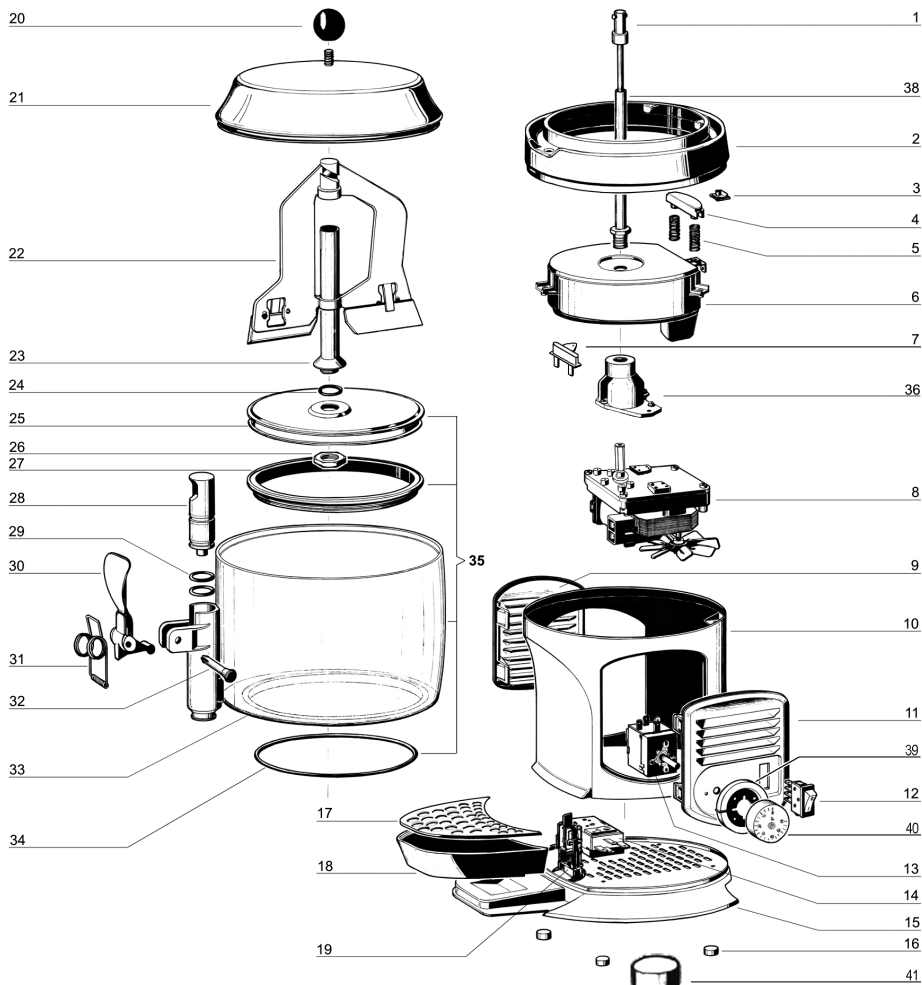

DELICE-CHOCO-1

GB

SPARE PARTS LIST

E

DESCRIPCION PIEZAS DE REPUESTO

1	00611	Driving shaft
2	n/a	Heating plate holder
2	n/a	Golden heating plate holde
3	00612	M4 Clip
4	00613	Thermostat bulb holder
5	00614	Spring for bulb holder
6	n/a	Heating plate
6	00615	Heating plate
7	00616	Limit switch
8	n/a	Complete gear motor
8	n/a	Complete gear motor
8	00617	Complete gear motor