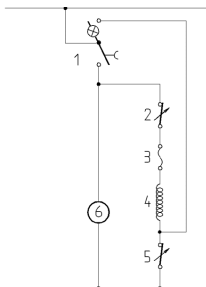

WIRING DIAGRAM / ESQUEMA ELECTRICO

1. 1 Switch
2. 2 5-125°C (32-248F) Thermostat
3. 3 Limit switch 152°C (305.6F)
4. 4 Resistance
5. 5 5-95°C (32-194F) Thermostat
6. 6 Gear motor

1. Interruptor
2. Termóstato 5-125°C (32-248F)
3. Fusible de seguridad 152°C (305.6F)
4. Resistencia
5. Termóstato 5-95°C (32-194F)
6. Motoreductor