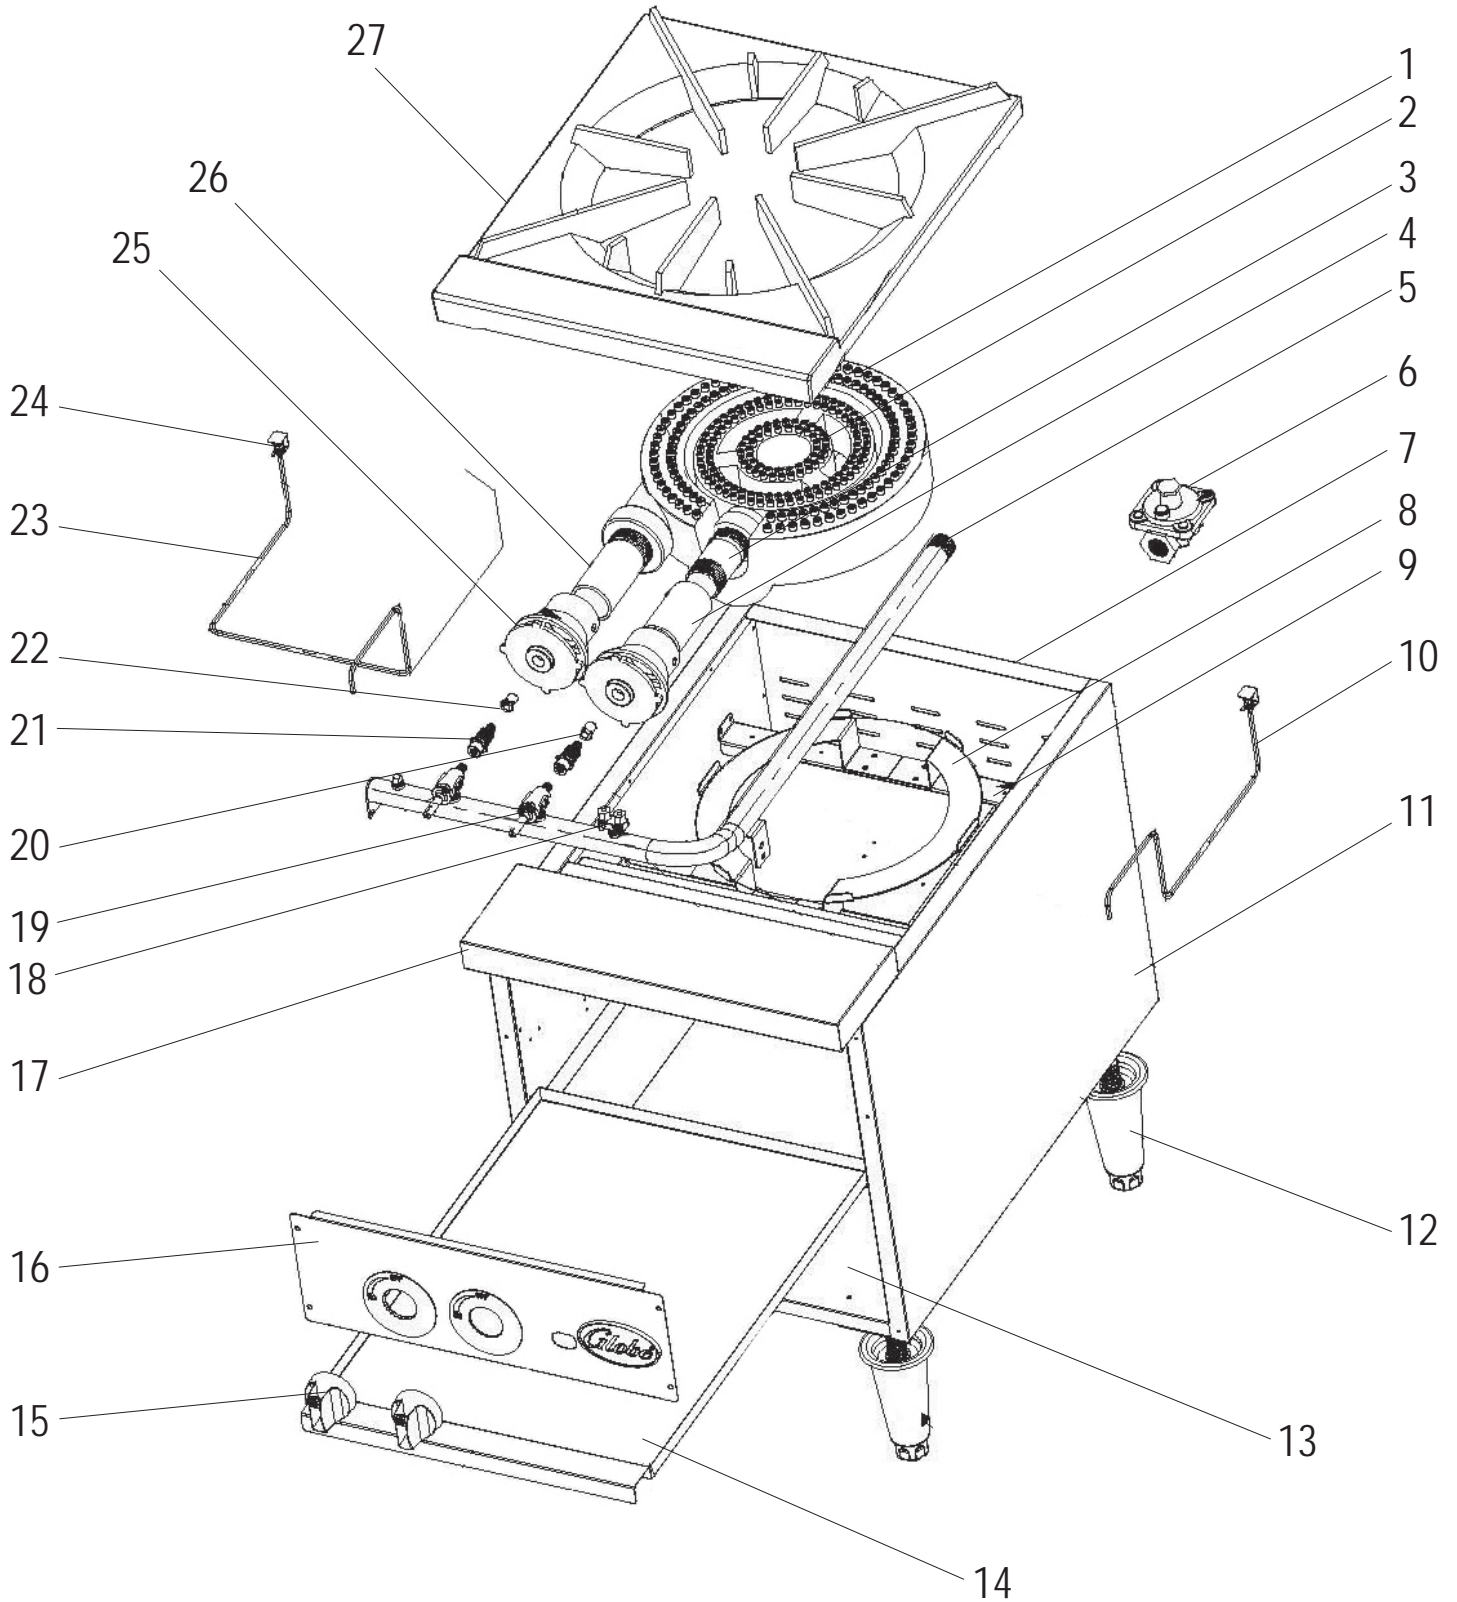

Parts Catalog

GSP18G

Gas Cooking Equipment Stock Pot

Model: GSP18G

01/12/2017 Rev-
IMPORTANT!

TO EXPEDITE SHIPMENT OF PARTS, ALWAYS SPECIFY MODEL, REV,
PART NUMBER, AND SERIAL NUMBER OF UNIT.

GLOBE FOOD EQUIPMENT COMPANY

Page

GSP18G Stock Pot

4

GSP18G Gas Orifice Elevation

6

GSP18G Stock Pot

GSP18G Stock Pot

Item	Part Number	Description	Qty	Serial Number
1	U01507	Burner, Outer	1	
2	U01508	Burner, Inner	1	
3		Connector, Inner Burner Pipe	1	
4		Pipe, Inner Burner	1	
5		Manifold Assembly	1	
6	U01221069501	Regulator, 6" NAT or 10" LP, 3/4"-PT	1	
7		Panel, Back	1	
8	U01513	Support, Burner	1	
9	U01514	Support Bar	1	
10	U01515	Pilot Pipe, Inner Burner	1	
11		Panel, Side	2	
12	U01517	Feet	4	
13		Panel, Bottom	1	
14	U01519	Drip Tray	1	
15	U01021005188	Control Knob	2	
16		Control Panel	1	
17		Panel, Upper Front	1	
18	U01201068508	Pilot Valve	4	
19	U01522	Valve, Manual Control Unit	2	
20	U06051470929	Main Injector #47 LP	1	
20	U01523	Main Injector #31 NG (Inner Burner)	1	
21	U01525	Connector	2	
22	U06051470929	Main Injector #47 LP	1	
22	U01526	Main Injector #30 NG (Outer Burner)	1	
23	U01527	Pipe, Outer Burner	1	
24	U01528	Cap, Pilot	2	
25		Shutter, Burner Air	2	
26		Pilot Pipe, Outside Burner	1	
27		Trivet	1	

GSP18G Gas Orifice Elevation

Model	Rated Input Per Burner (BTU/HR)	Elevation		Elevation	
		Nat	LP	Nat	LP
		0-2000 ft		2000 - 4000 ft	
		Nat	LP	Nat	LP
Stock Pot	Nat 100,000	INNER (#31) U01523	#47 U06051470929	INNER (#31) U01523	#47 U06051470929
	LP 90,000	OUTER (#30) U01526		OUTER (#31) U01523	
		Elevation		Elevation	
		4000 - 6000 ft		6000 - 8000 ft	
		Nat	LP	Nat	LP
Stock Pot	Nat 100,000	INNER (#32) U01532	#48 U01533	INNER (#33) U01534	#49 U01201068649
	LP 90,000	OUTER (#32) U01532		OUTER (#33) U01534	
		Elevation		Elevation	
		8000 - 10000 ft			
		Nat	LP		
Stock Pot	Nat 100,000	INNER (#33) U01534	#49 U01201068649		
	LP 90,000	OUTER (#33) U01534			