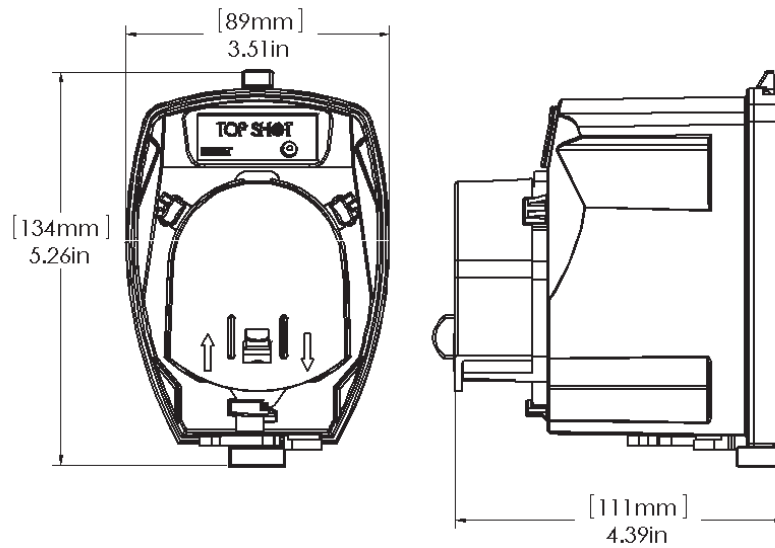

# DEMA Top Shot Single Laundry Dispenser

NO.	PART NO.	DESCRIPTION
1	81.231.1	SQUEEZE TUBE SINGLE REPLACEMENT KIT
	25.21.5	SQUEEZE TUBE BULK (5) REPLACEMENT KIT
2	81-316-8	DETERGENT PUMP REPLACEMENT KIT
3	84-65-40	1 BUTTON REMOTE W/ 15' CABLE
4	81-223-1	MOUNTING BRACKET
5	81-245-1	2 BUTTON PROGRAMMER – Sold Separately