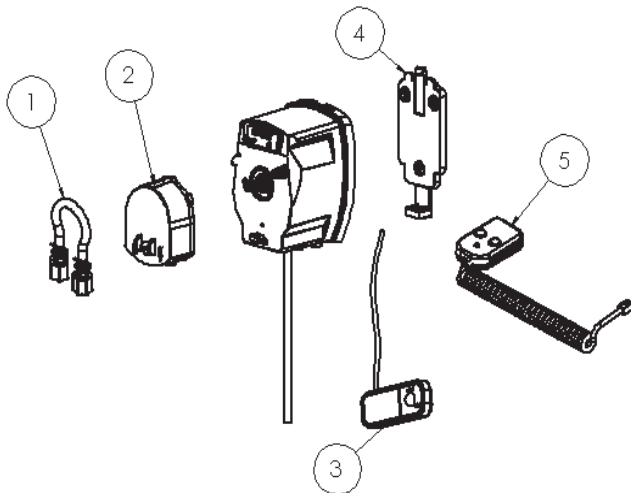

# DEMA Top Shot Single Laundry Dispenser

NO.	PART NO.	DESCRIPTION
1	81.231.1	SQUEEZE TUBE SINGLE REPLACEMENT KIT
	25.21.5	SQUEEZE TUBE BULK (5) REPLACEMENT KIT
2	81-316-8	DETERGENT PUMP REPLACEMENT KIT
3	84-65-40	1 BUTTON REMOTE W/ 15' CABLE
4	81-223-1	MOUNTING BRACKET
5	81-245-1	2 BUTTON PROGRAMMER – Sold Separately