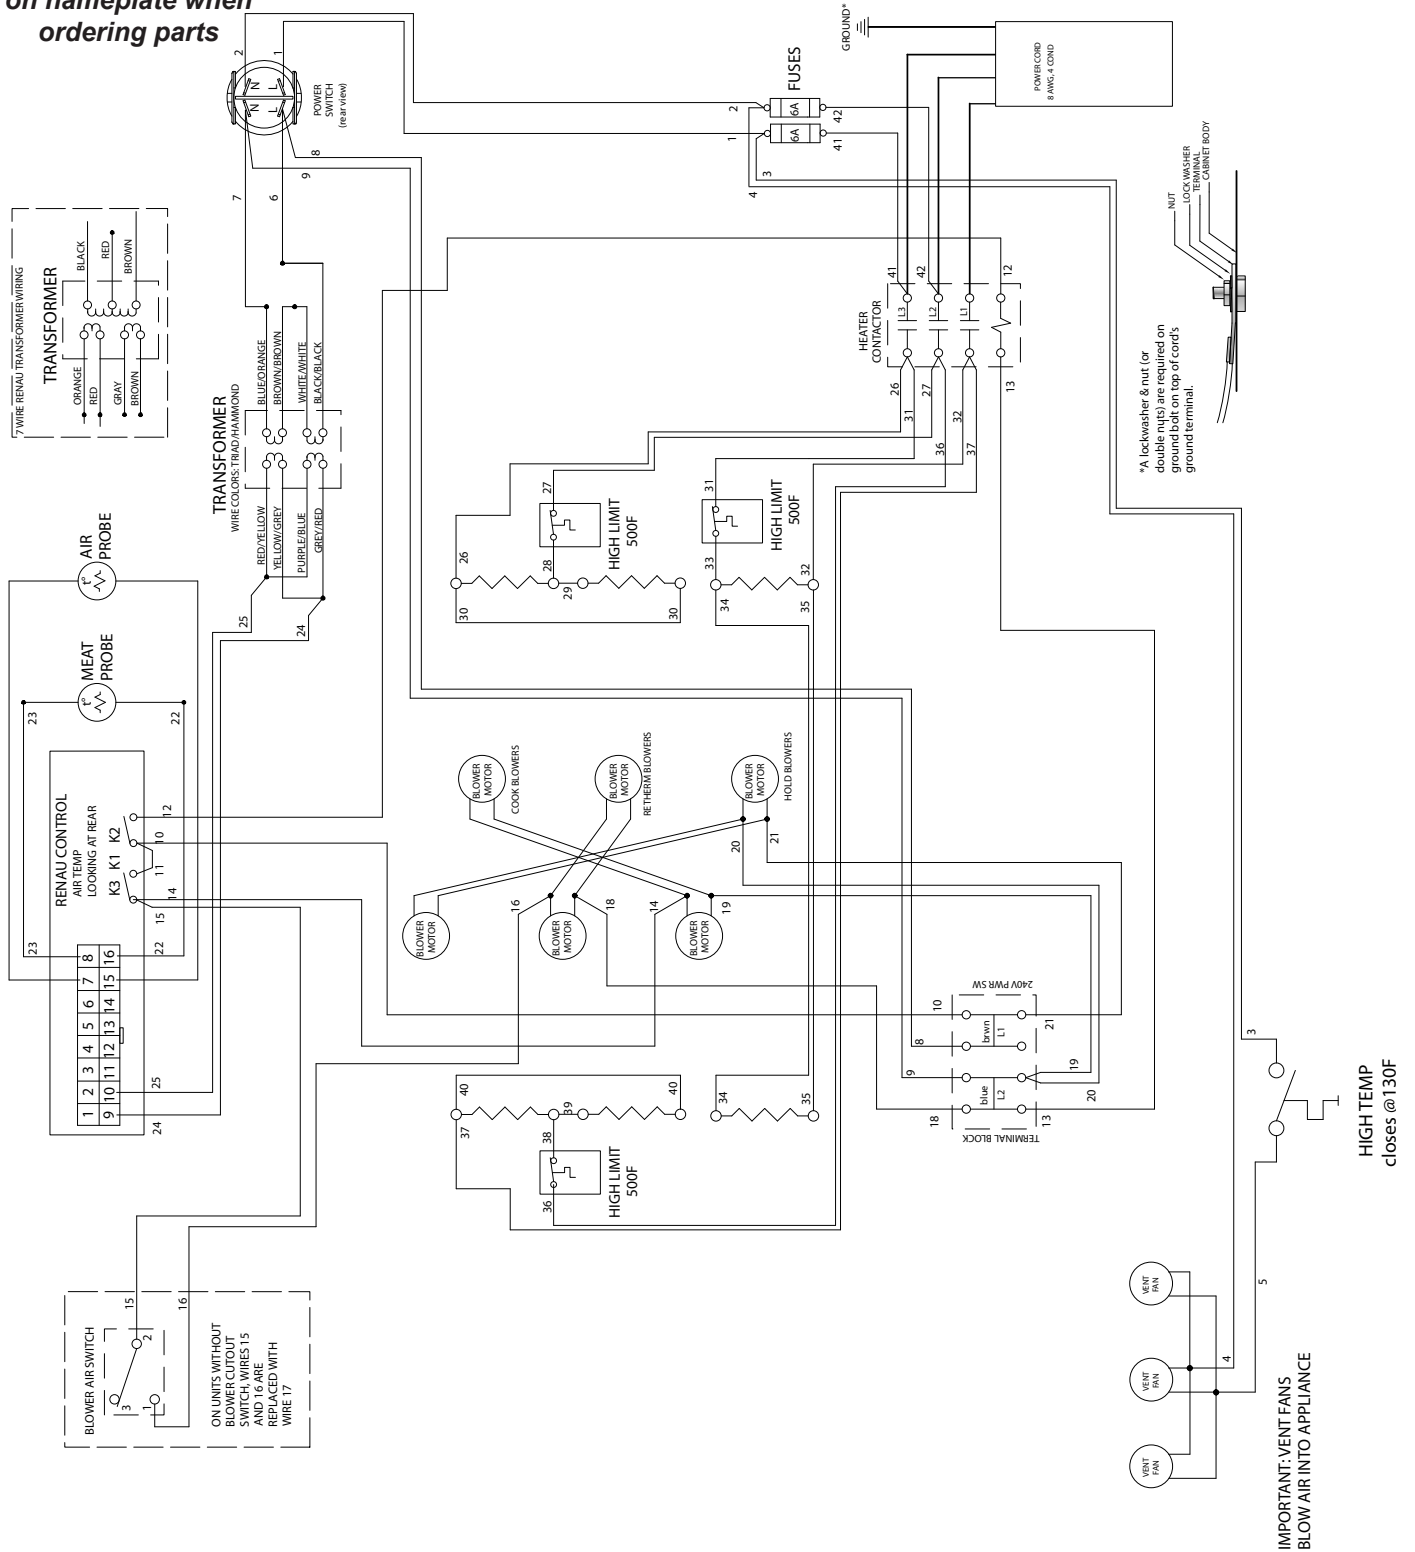

Retherm Oven	FL-2357
Rev. 3 (5/12)	Page 11 of 12

5925 Heisley Road • Mentor, OH 44060-1833

REPLACEMENT PARTS

for NON-PASS THRU OVENS RO151F SERIES 208/240V 3 Ph

Include all information
on nameplate when
ordering parts

REPLACEMENT PARTS for OVENS RO151F SERIES 480V, 3 Ph

Include all information on nameplate when ordering parts