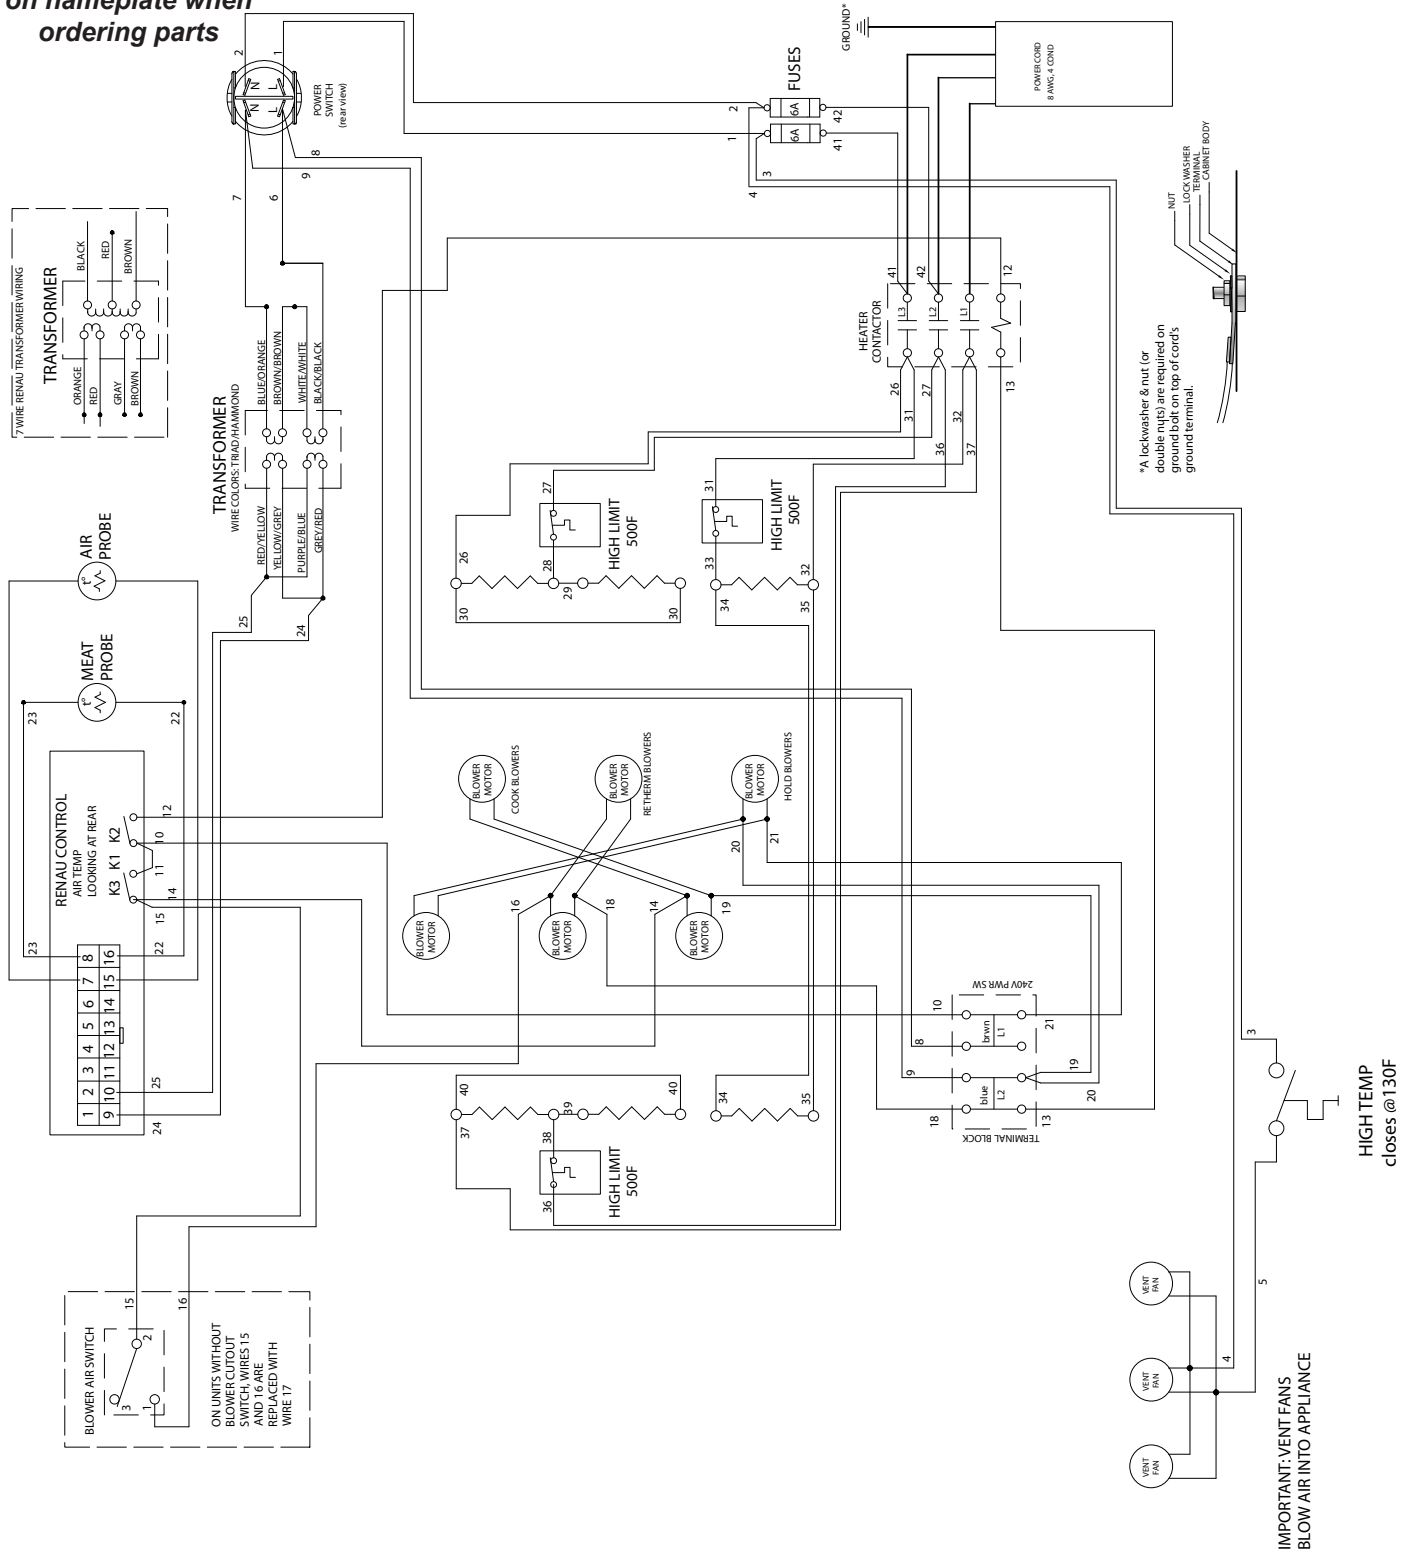

Retherm Oven	FL-2357
Rev. 3 (5/12)	Page 11 of 12

5925 Heisley Road • Mentor, OH 44060-1833

REPLACEMENT PARTS

for NON-PASS THRU OVENS RO151F SERIES 208/240V 3 Ph

Include all information
on nameplate when
ordering parts

REPLACEMENT PARTS
for OVENS RO151F SERIES 480V, 3 Ph

Include all information on nameplate when ordering parts