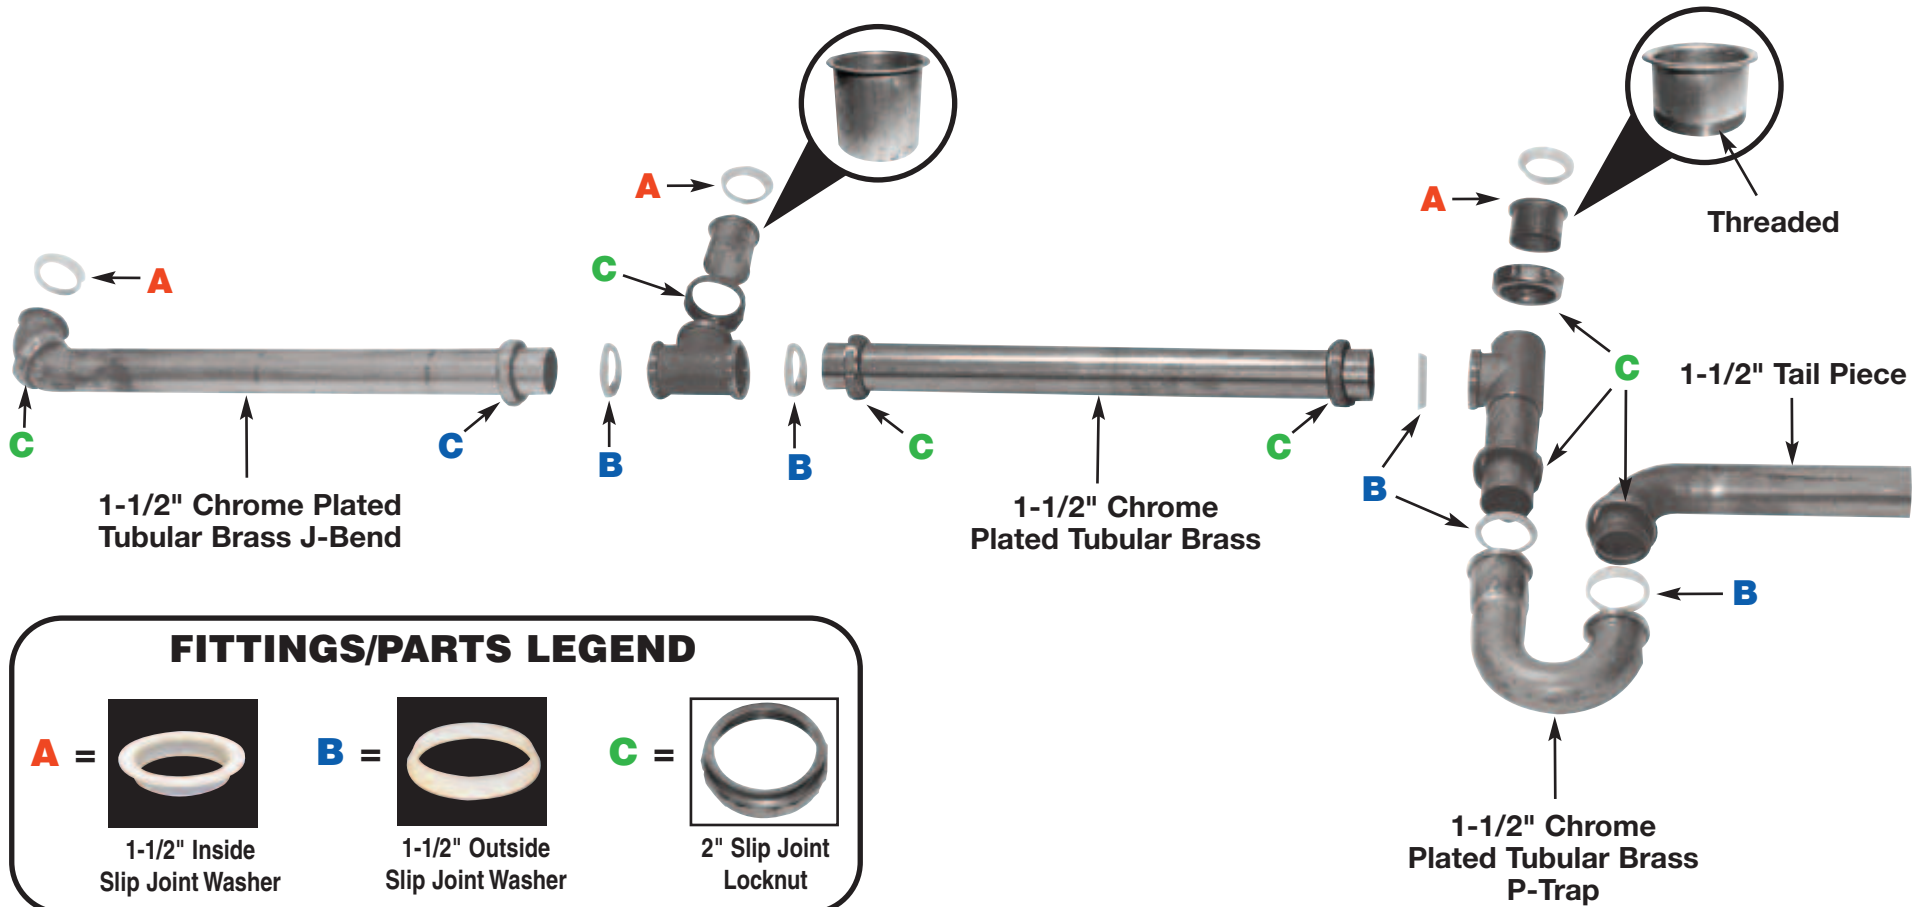

3 COMPARTMENT CONTINUOUS WASTE - EXPLODED VIEW

Model: K-351

Customer Service Available To Assist You 1-800-645-3166 8:30 am - 8:00 pm E.S.T.

Email Orders To: customer@advancetabco.com. For Smart Fabrication™ Quotes, Email To: smartfab@advancetabco.com or Fax To: 631-586-2933