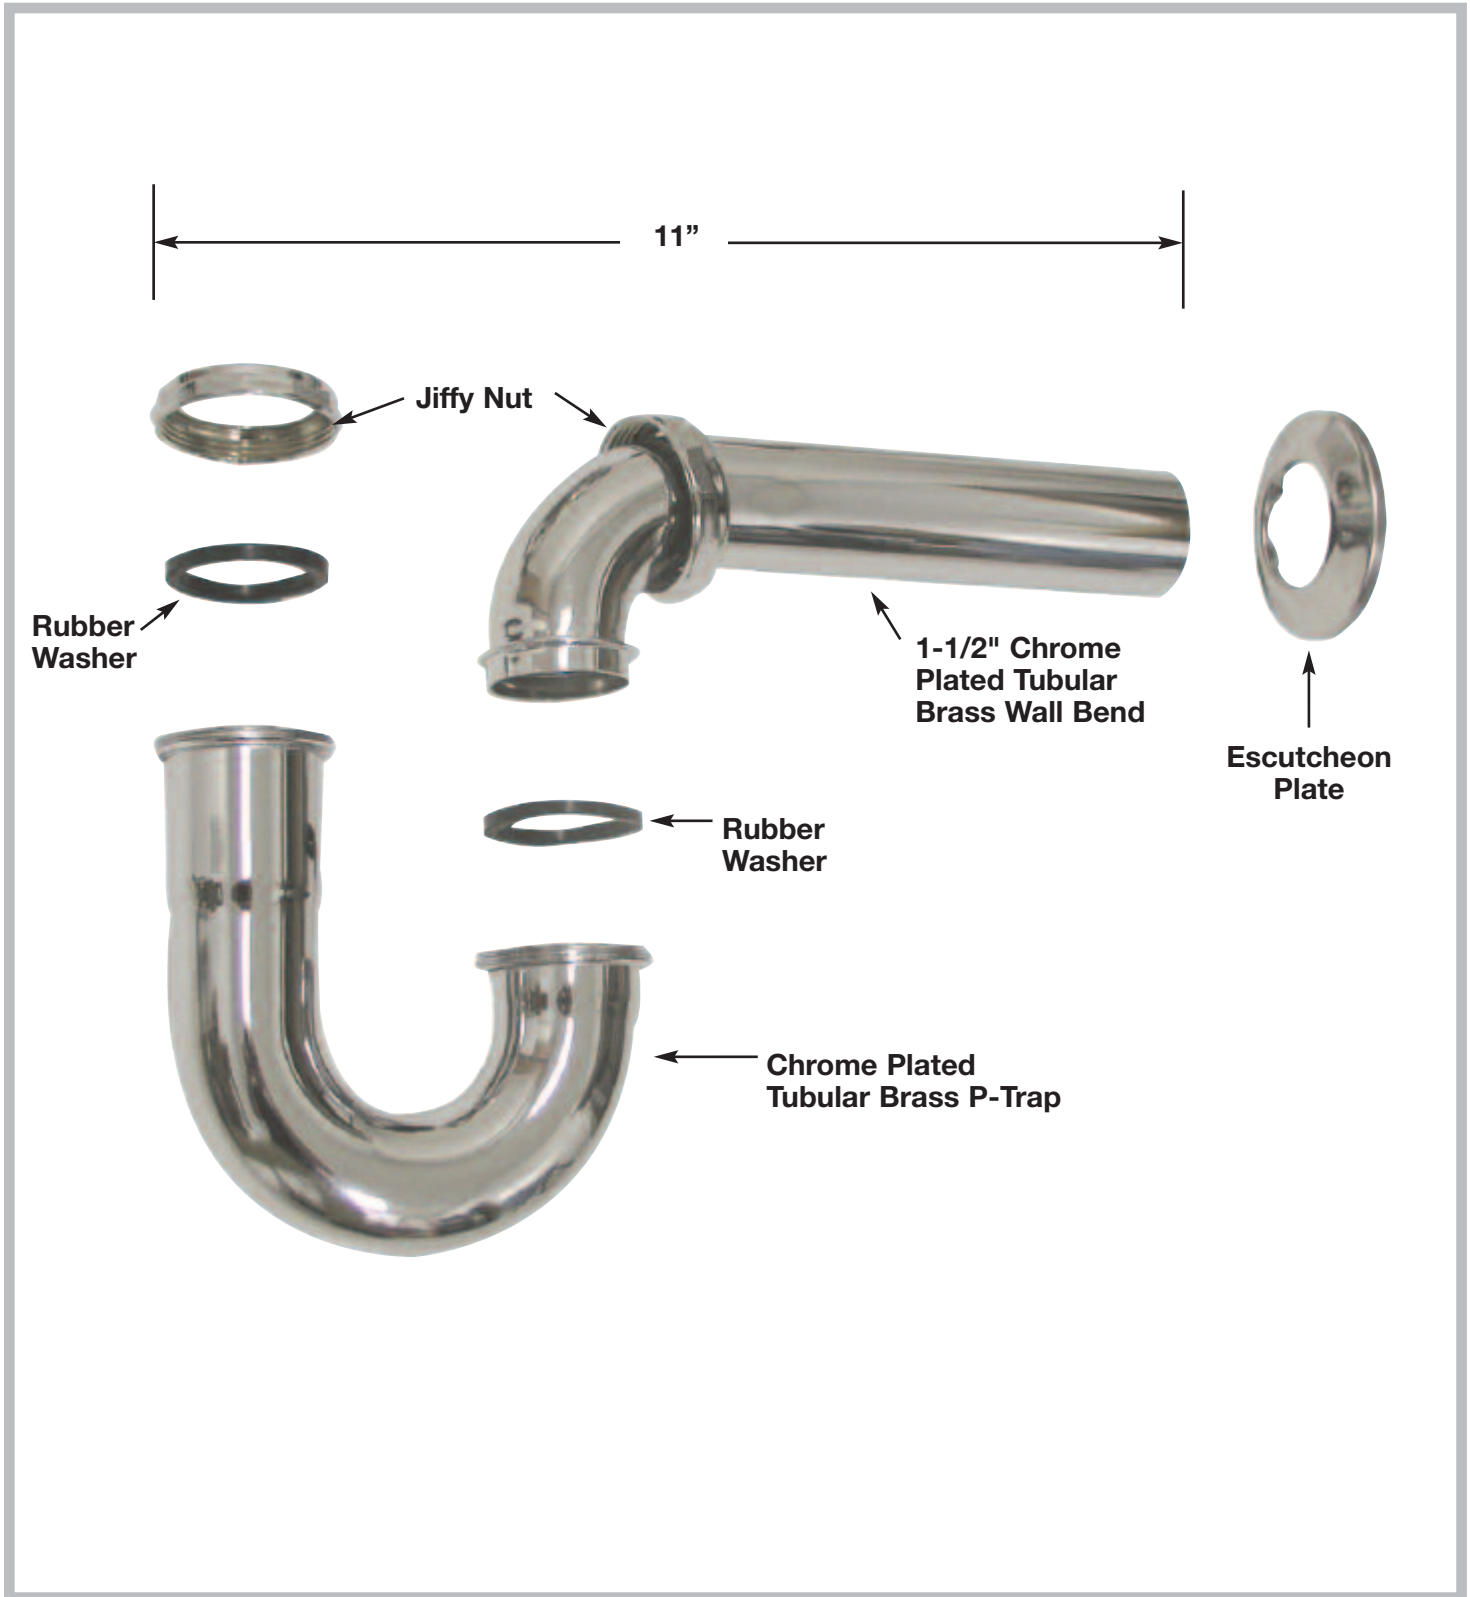

ACCESSORIES - EXPLODED VIEW

Model: 7-PS-14 (22 Gauge) & 7-PS-10 (17 Gauge)

Customer Service Available To Assist You **1-800-645-3166** 8:30 am - 8:00 pm E.S.T.
Email Orders To: customer@advancetabco.com. For Smart Fabrication™ Quotes, Email To: smartfab@advancetabco.com or Fax To: 631-586-2933