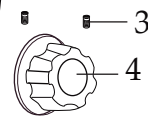

WFG300

240 volt flat grill

WPG300

240 volt ribbed grill

032000
Cleaning Brush

029824
5/32 Short Arm Hex Key
(allen wrench)

503186

Base Unit Assembly / WDG300 half flat & half ribbed