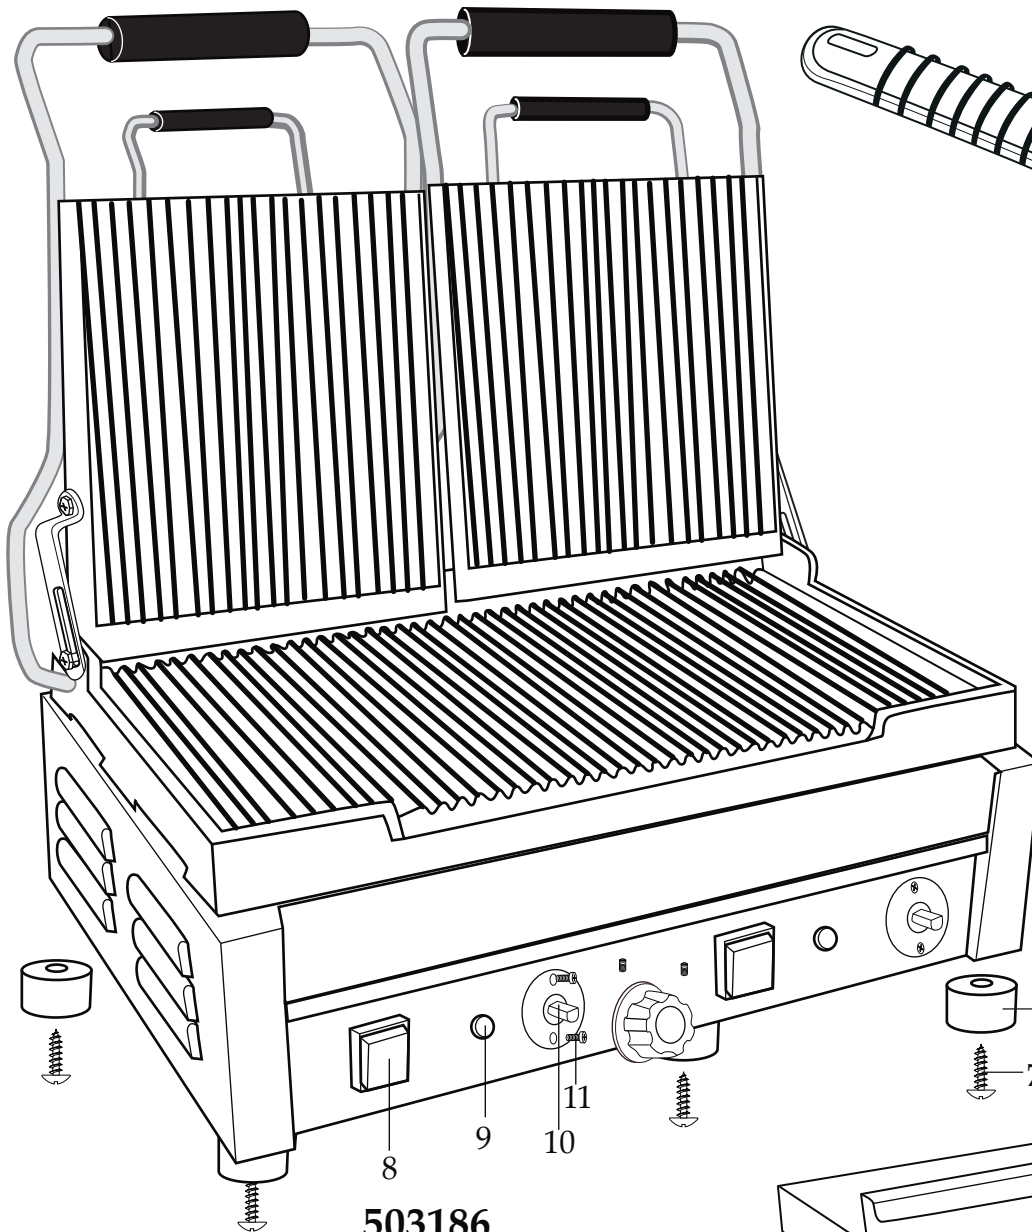

Unit Information

3200 Watts 240 Volts

NEMA 6-20 

Grill takes about 10 minutes to warm up.

17" x 9.25" Cooking Surface.

WARING COMMERCIAL®

WDG300

240 volt half flat plates/half ribbed plates

WFG300

240 volt flat grill

WPG300

240 volt ribbed grill

032000
Cleaning Brush

029824
5/32 Short Arm Hex Key
(allen wrench)

503186

Base Unit Assembly / WDG300 half flat & half ribbed