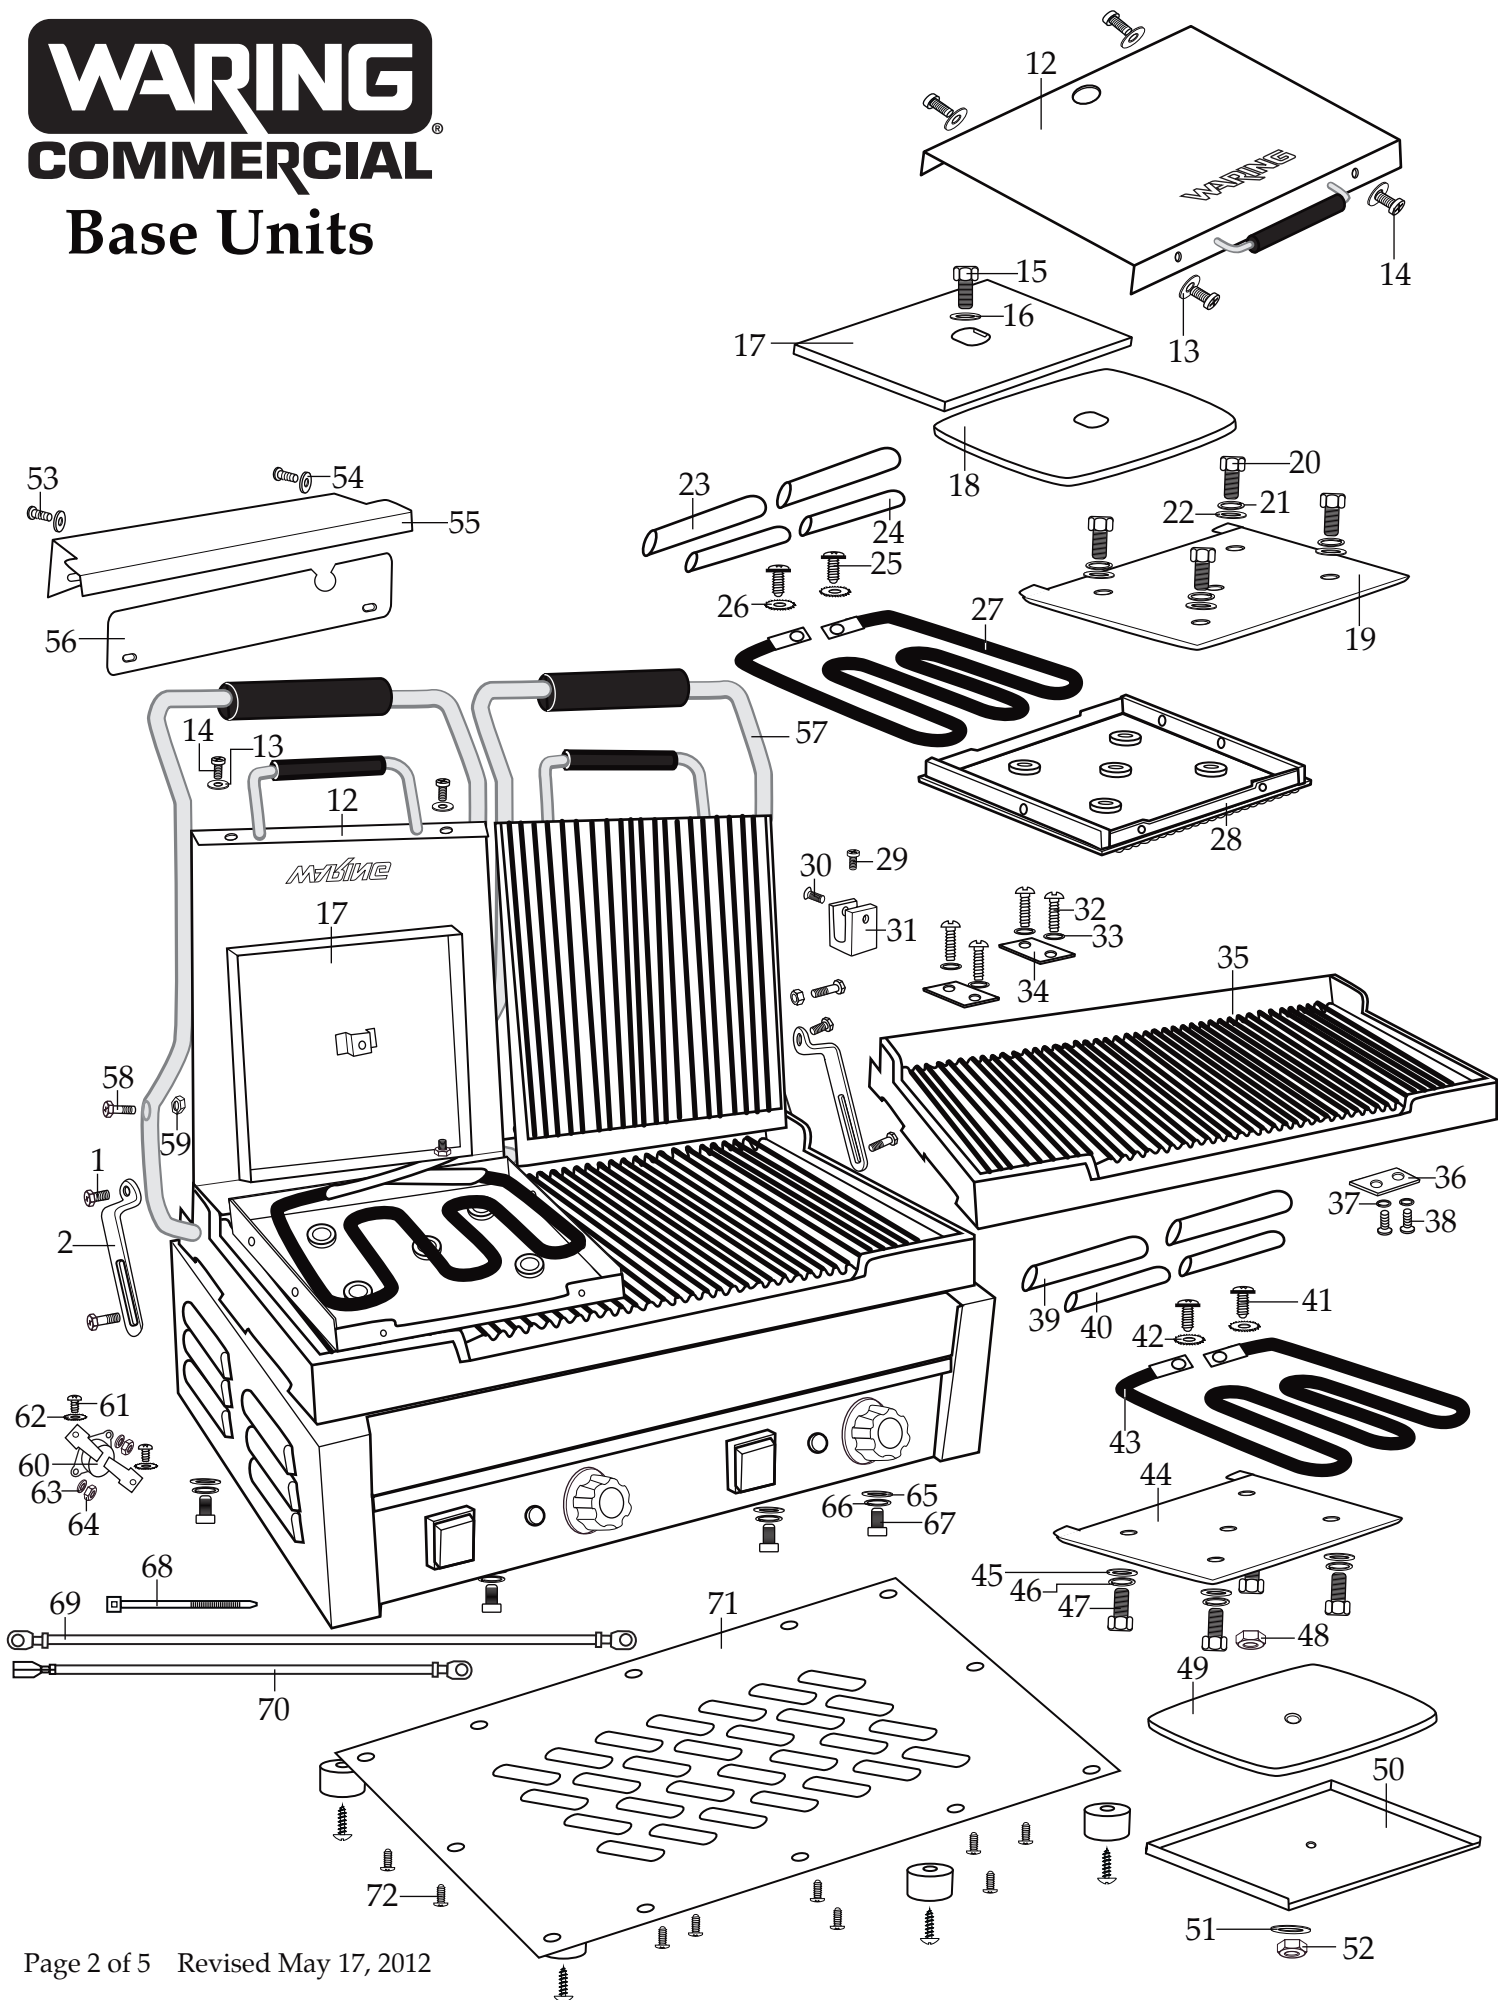

WARING COMMERCIAL®

Base Units

Catalog/Model

WDG300

WFG300

WPG300

Waring Factory Service Center

314 Ella T. Grasso Ave.

Torrington, CT 06790

Tele. 1-800-269-6640

Fax 860-496-9017

www.waringproducts.com

Illustration #	Part #	Description
1	028625	Pivot Bracket Screw Set each bracket
2	028624	Pivot Bracket 2 Req.'d
3	028627	Set Screw 4 Req.'d
4	028626	Control Knob 2 Req.'d
5	029504	Drip Tray
6	028622	Foot 4 Req.'d
7	028623	Foot Screw 4 Req.'d
8	029478	On/Off Switch 2 Req.'d
9	030018	Indicator Light 2 Req.'d
10	030013	Thermostat 2 Req.'d
11	029943	Screw / thermostat 4 Req.'d
12	030080	Cover 2 Req.'d
13	029946	Washer 8 Req.'d
14	029947	Screw 8 Req.'d
15	029950	Bolt / hex head 2 Req.'d
16	029951	Washer 2 Req.'d
17	030057	Insulation Plate / top 2 Req.'d
18	030058	Insulation / top 2 Req.'d
19	030059	Element Plate / top 2 Req.'d
20	029962	Bolt / hex head 8 Req.'d
21	029963	Washer / spring 8 Req.'d
22	029964	Washer 8 Req.'d
23	029956	Fiber Sleeve 4 Req.'d
24	029957	Plastic Sleeve 4 Req.'d
25	029958	Screw 4 Req.'d
26	029959	Washer 4 Req.'d
27	030060	Element / top 2 Req.'d
28	030061	Grill Plate / top flat set of 2
	030062	Grill Plate / top ribbed set of 2