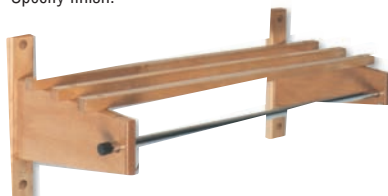

TFXW Series / Hardwood Interior Top Bars

Available with 1", 5/8" or Channel Hanging Rods
Available in 1" increments.
Specify finish.