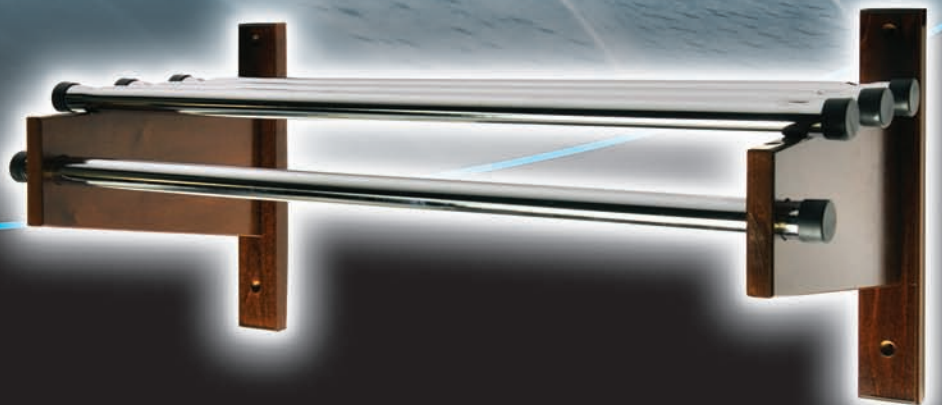

Products for the Foodservice and Hospitality Industry

COAT RACKS