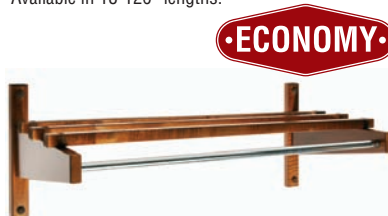

TCO Series / Hardwood Top Bars / 1" Hanging Rod

Available in 18-120" lengths.