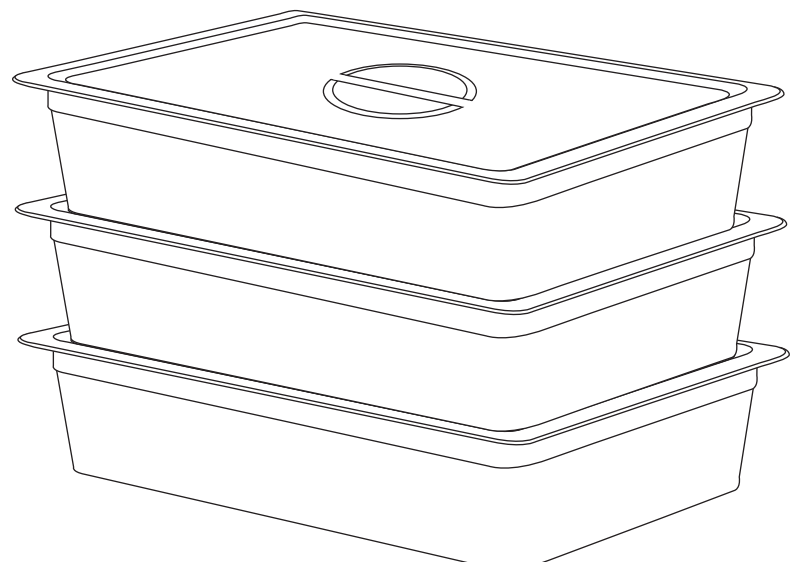

Capacity Examples for 23" x 13" x 15" Food Delivery Bag

Thanks to this bag's superb versatility, there are nearly limitless possibilities of what could fit!

4 8" or 9" Layer Cake Container

2 1/4 Size 2-3 Layer Sheet Cake Tray

24 6" x 6" x 3" Foam Take-Out Container

3 16" Deli Tray with Dome Lid

6 12" Deli Tray with Dome Lid

2 160oz. Coffee To-Go Box

2 6" Full Size Steam Table Pan

3 4" Full Size Steam Table Pan

5 3" Full Size Steam Table Pan

6 2.5" Full Size Steam Table Pan

2 18 qt. Square Container