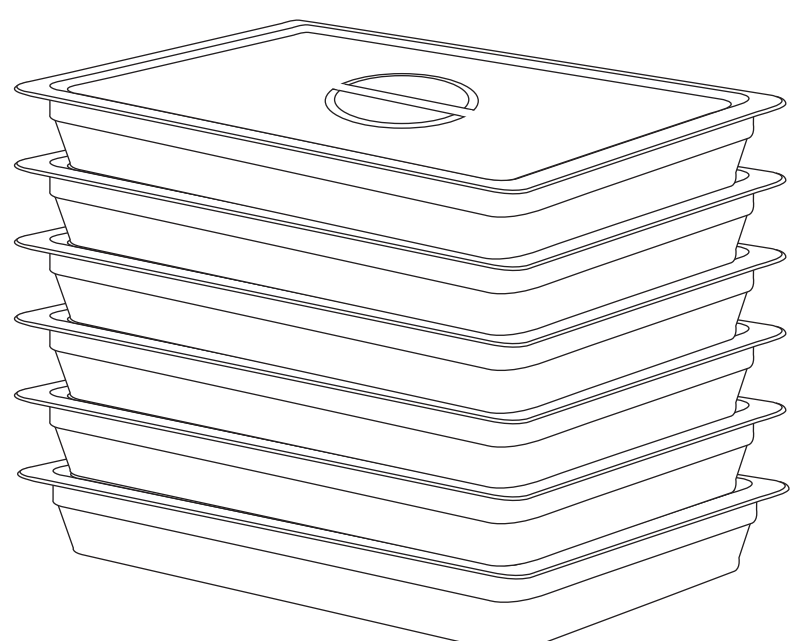

Capacity Examples for 23" x 13" x 15" Food Delivery Bag

Thanks to this bag's superb versatility, there are nearly limitless possibilities of what could fit!

4 8" or 9" Layer Cake Container

2 1/4 Size 2-3 Layer Sheet Cake Tray

24 6" x 6" x 3" Foam Take-Out Container

3 16" Deli Tray with Dome Lid

6 12" Deli Tray with Dome Lid

2 160oz. Coffee To-Go Box

2 6" Full Size Steam Table Pan

3 4" Full Size Steam Table Pan

5 3" Full Size Steam Table Pan

6 2.5" Full Size Steam Table Pan

2 18 qt. Square Container