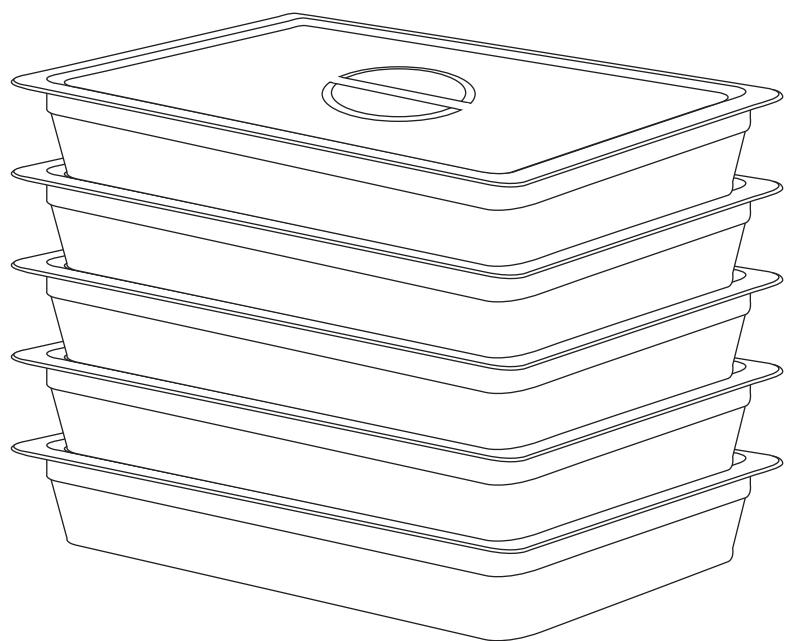

Capacity Examples for 23" x 13" x 15" Food Delivery Bag

Thanks to this bag's superb versatility, there are nearly limitless possibilities of what could fit!

4 8" or 9" Layer Cake Container

2 1/4 Size 2-3 Layer Sheet Cake Tray

24 6" x 6" x 3" Foam Take-Out Container

3 16" Deli Tray with Dome Lid

6 12" Deli Tray with Dome Lid

2 160oz. Coffee To-Go Box

2 6" Full Size Steam Table Pan

3 4" Full Size Steam Table Pan

5 3" Full Size Steam Table Pan

6 2.5" Full Size Steam Table Pan

2 18 qt. Square Container