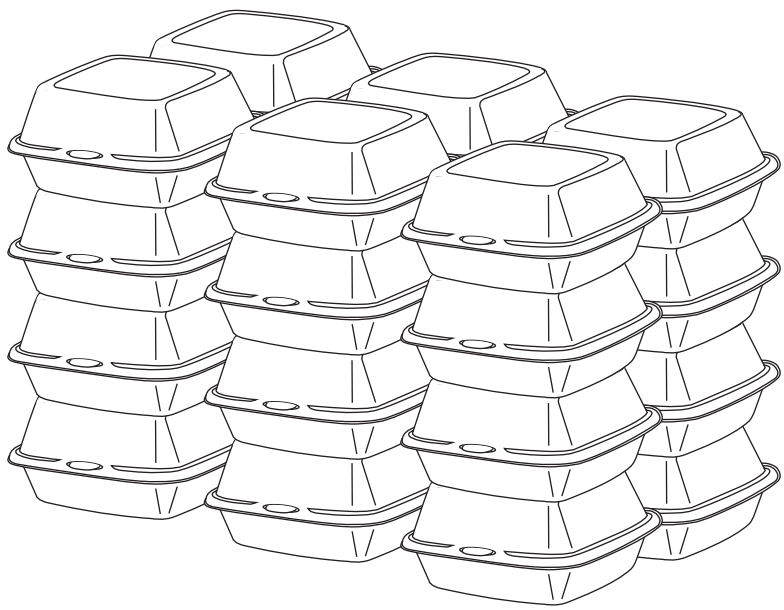

Capacity Examples for 23" x 13" x 15" Food Delivery Bag

Thanks to this bag's superb versatility, there are nearly limitless possibilities of what could fit!

4 8" or 9" Layer Cake Container

2 1/4 Size 2-3 Layer Sheet Cake Tray

24 6" x 6" x 3" Foam Take-Out Container

3 16" Deli Tray with Dome Lid

6 12" Deli Tray with Dome Lid

2 160oz. Coffee To-Go Box

2 6" Full Size Steam Table Pan

3 4" Full Size Steam Table Pan

5 3" Full Size Steam Table Pan

6 2.5" Full Size Steam Table Pan

2 18 qt. Square Container