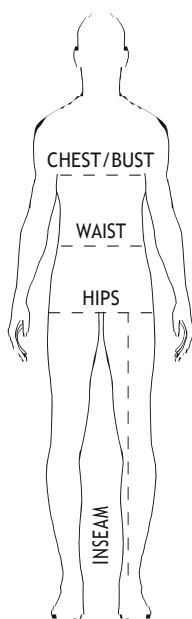

## Sizing Chart: Inch and Centimeter Measurements

Order size according to your chest or hip measurements, whichever is larger.

**Disclaimer:** This is intended to be a guide only, and while we do our best to ensure all our sizing is consistent, you may find that some styles vary in size.

### Jackets:

**Chest/Bust:** Measure over clothing to be worn. Measure around fullest part of chest or bust, under the arms and around shoulder blades. Keep tape straight and level.

### Pants:

**Waist:** Measure around natural waistline above hip bones. Don't hold your breath.

**Hips:** Measure around fullest part of hip.

**Inseam Length:** Measure from base of crotch seam to top of shoe to be worn.

INCHES	XXS	XS	S	M	L	XL	2X	3X	4X	5X	6X*	7X*	8X*
<b>MENS / UNISEX JACKETS</b>													
Chest (inch)	-	32-34	36-38	40-42	44-46	48-50	52-54	56-58	60-62	64-66	68-70	72-74	76-78
<b>LADIES JACKETS</b>													
Female US	-	2	4-6	8-10	12-14	16-18	20-22	24-26	28-30	32-34	-	-	-
Bust (inch)	-	32-33	34-35	36-37	38-40	41-43	45-47	49-51	53-55	57-59	-	-	-
Waist (inch)	-	25-26	27-28	29-30	31-33	34-36	38-40	42-44	46-48	50-52	-	-	-
Hip (inch)	-	35-36	37-38	39-40	41-43	44-46	48-50	52-54	56-58	60-62	-	-	-
<b>MENS / UNISEX PANTS</b>													
Waist (inch)	-	24-26	28-30	32-34	36-38	40-42	44-46	48-50	52-54	56-58	60-62	64-66	68-70
Hip (inch)	-	34-36	38-40	42-44	46-48	50-52	54-56	58-60	62-64	66-68	70-72	74-76	78-80
Inseam Length (inch)	-	30	32	33	34	34	34	34	34	34	34	34	34
<b>LADIES PANTS</b>													
Waist (inch)	18-19	20-21	22-23	24-25	26-27	28-30	32-34	36-38	40-42	-	-	-	-
Hip (inch)	38	40	42	44	46	48	50	52	54	-	-	-	-
Inseam Length (inch)	30	30	32	33	34	34	34	34	34	-	-	-	-