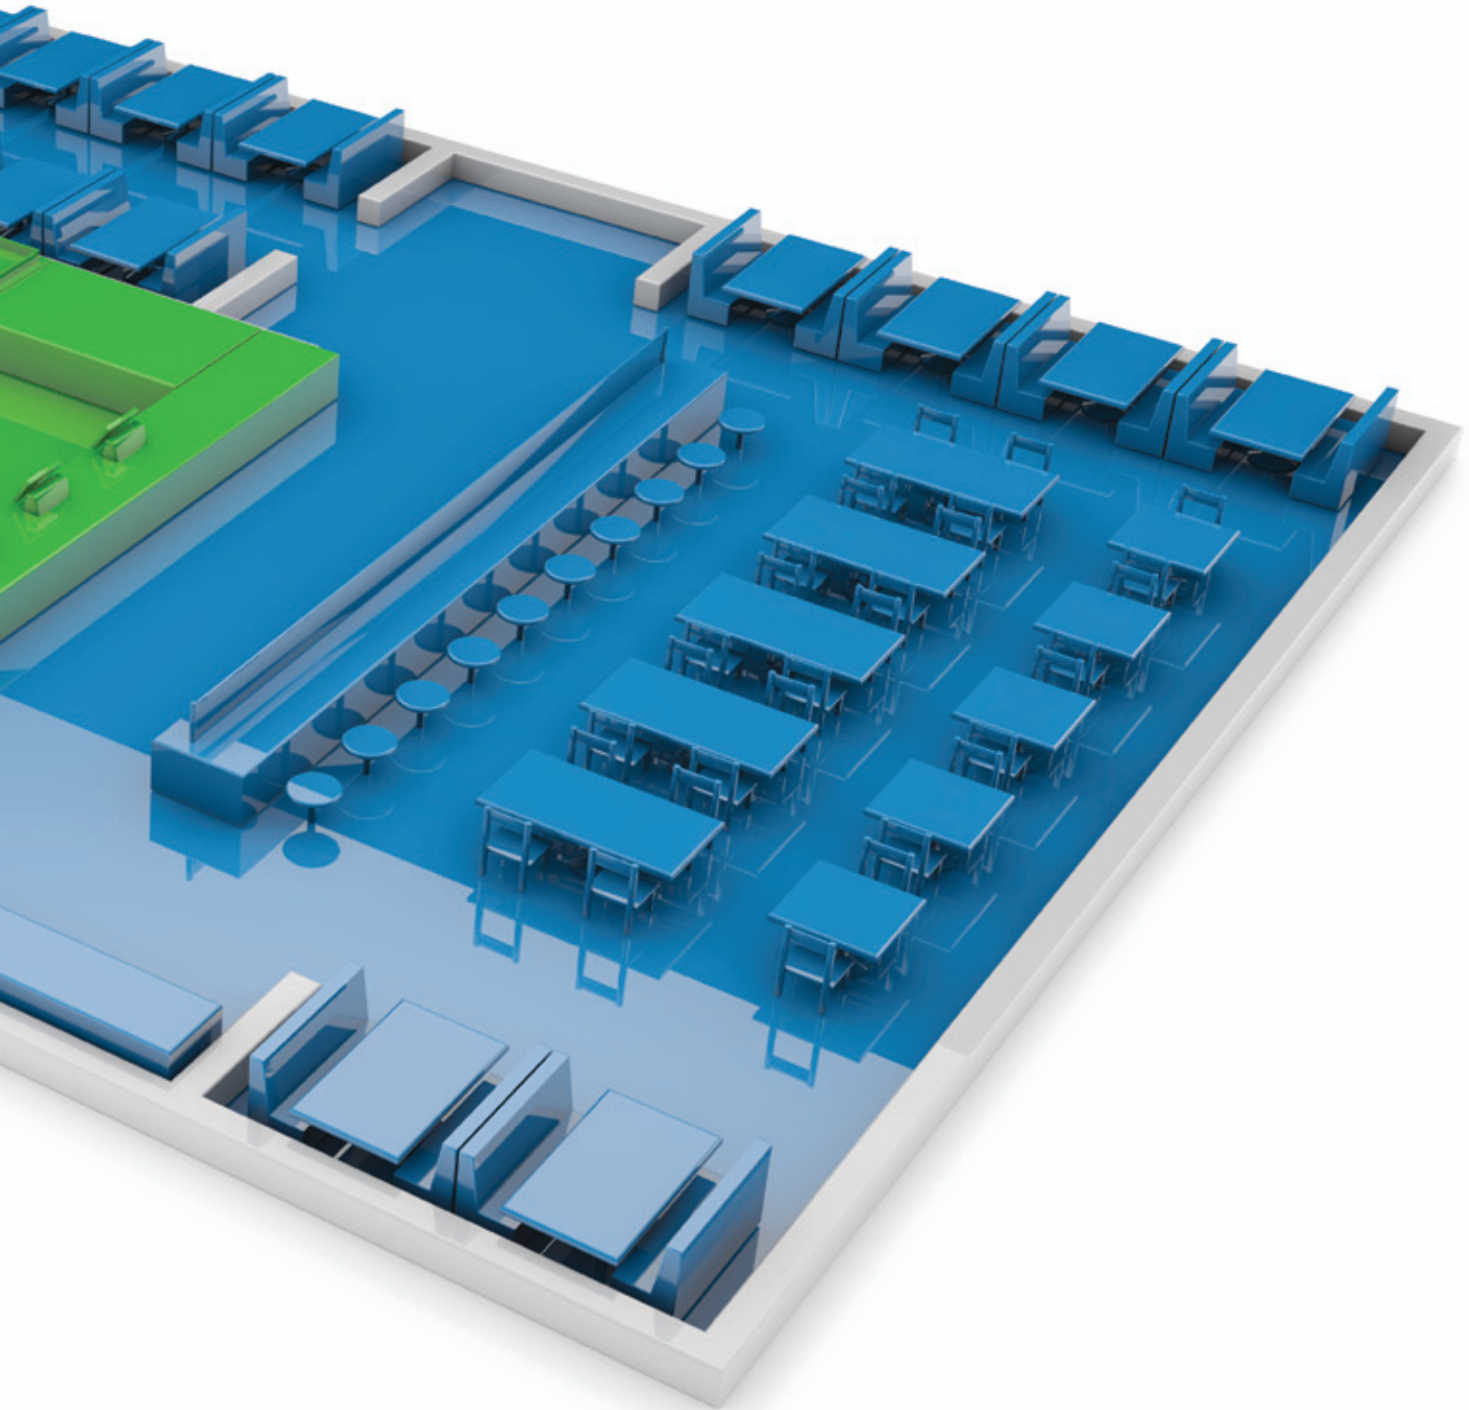

QSR

Sanitation

Guide

QSR SANITATION GUIDE

Carlisle's color-coded cleaning tools and brushes help support your HACCP program. Color-coded tools reduce the risk of cross contamination and help to maintain a healthy foodservice environment.

- | | | | | |
|----------------|-------|--|---------------|--------------------------------------|
| 41082 | ● ● ● | 56" Duo-Sweep® Angle Broom | | |
| 36909 | ● ● ● | Wet Floor Sign | | |
| 36942 | ● ● ● | Caution Pop Up Cone | | |
| 36908 | ● ● ● | 26 qt Mop Bucket/Wringer Combo | | |
| 40735 | ● | 17" Spectrum® Aluminum Rack | | |
| 36859 | ● | Duo-Sweep® Flagged Lobby Broom with 30" Black Metal Handle | | |
| 361410 | ● | Duo-Pan™ Upright Dustpan with 30" Metal Handle | 36334 | ● Microfiber Cleaning Cloth |
| 369448B | ● | Medium Looped-End Mop | 11832 | ● 6 qt Suds-Pail® |
| 369320 | ● | Rough Surface Looped-End Mop | 11829 | ● 6 qt Steri-Pail® |
| 41664 | ● ● ● | 60" Sparta® Spectrum® Quik-Release™ Fiberglass Mop Handle | 41567 | ● ● 18" Spectrum® Plastic Squeegee |
| 3633 | ● | Twisted-In-Wire Bowl Brush | 40146 | ● 3" Floor Drain Brush |
| 40541 | ● | 8" Sparta® Spectrum® General Clean Up Brush | 40236 | ● 36" Plastic Drain Brush Handle |
| 40024 | ● | 6" Sparta® Spectrum® Hand Scrub Brush | 342928 | ● 28 qt Office Wastebasket |
| 40225 | ● ● ● | 60" Sparta® Spectrum® Threaded Fiberglass Handle | 342941 | ● 41 qt Office Wastebasket |
| 40422 | ● ● ● | 12" Sparta® Dual Surface Floor Scrub with Side Bristles | 342023 | ● ● 23 gal TrimLine™ Waste Container |
| | | | 341032 | ● 32 gal Bronco™ Waste Container |
| | | | 341033 | ● 32 gal Bronco™ Waste Container Lid |
| | | | 36911 | ● Carlisle Dolly |

- Front of House
- Back of House
- Restrooms

SUGGESTED PRODUCTS AND AREAS OF USAGE

● Front of House ● Back of House ● Restrooms

41082 – ●●●
56" Duo-Sweep® Angle Broom

36909 – ●●● Wet Floor Sign
36942 – ●●● Caution Pop Up Cone