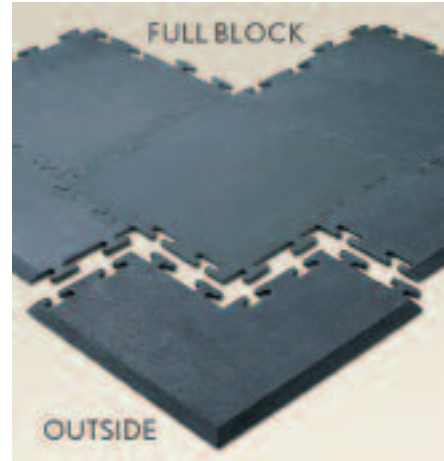

Color: Black Only

SPORTS
MATTING
TYPE 2560
TILE LOCK

WEIGHT ROOMS
GYMS
NON-GREASE
WORK STATIONS

2560 TILE LOCK – Interlocking Weight Room Matting System

DURABLE MOLDED VIRGIN RUBBER, NOT RECYCLED

MOLDED SAFETY BEVEL EDGE

LOW MAINTENANCE, CLEANS EASILY WITH SOAP AND WATER

EASY INSTALLATION AND REMOVAL
NO GLUING

ANTI-SLIP PEBBLED SURFACE

PROTECTS FLOORS

2560 TILE LOCK: 3/8" thick

Section	Size	Estimated Weight
Full Block	2' x 2'	12 lbs
Border	1' x 2'	6 lbs
Corner (outside)	1' x 2' x 2'	9 lbs
Corner (inside)	1' x 1' x 2'	3 lbs