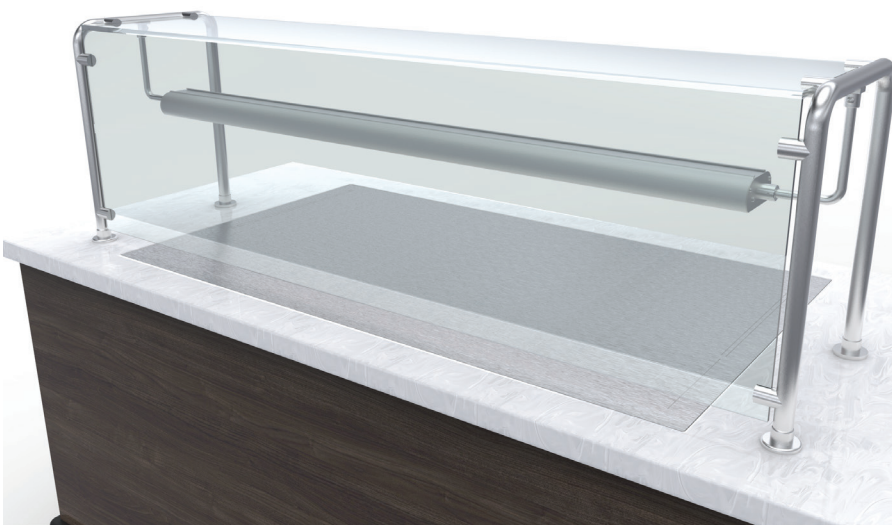

# LOW PROFILE HEAT STRIPS

Take your hot food serving area to the next level with the Vollrath® low-profile heat strips. The sleek, slim design promises stellar food visibility, while the powerful heating maintains perfect serving temperatures with impressive efficiency. Available in a wide variety of colors and sizes, these reliable heat strips are sure to meet your needs and match your brand. Offering exceptional dependability and performance, these low-profile heat strips are the best choice for any entrée, side, snack, or dessert that must be kept perfectly, appetizingly warm.

- Slim design is 65% smaller than the original Vollrath heat strip and 19-35% smaller than the leading competitors, creating a clean appearance and improving visibility
- Designed to maintain ideal serving temperatures for all your hot food items by providing a consistent, even blanket of heat
- Powerful heating element and bright annealed reflector maximizes heat production and efficiency and offers up to 14% more heat penetration than the leading competitive heat strips when heating a 12- x 20-inch pan
- Reflector ensures consistent, even heat distribution to better maintain optimal food quality
- All units come standard with strong, 3-inch mounting brackets. Optional 1- and 2-inch brackets can be purchased separately
- Choose from infinite controls, that allow you to adjust temperature as needed, or a toggle control for a simple on/off switch
- Choose from seven color selections including: anodized aluminum, chrome, brass, black, white, silver vein, and copper vein powder coat options