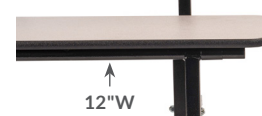

BOOTH SYSTEM FOR EASY COLLABORATION.

PRIMARY FEATURES

BOOTH SEATING

The ToGo benches feature fixed high backs with a slight 12-degree pitch providing the perfect contour for comfortable seating.

COLLABORATIVE

Today's cafeterias have become multi-purpose spaces which require furniture that is mobile and multi-functional. NPS's ToGo Booth System is ideal for such an environment.

MOBILE

Built with 14 gauge steel, 2" tube legs, and double ball bearing non-marring 3" casters, the ToGo provides the ultimate in strength and mobility.

ADDITIONAL FEATURES

EASE OF USE

It's simple to reconfigure for multi-purpose use. With its Heavy-duty 3" casters the ToGo Booth is easy to move. Rubber Grip-Tight glides automatically engage with the floor when opened along with locking casters to keep your seating arrangement nicely in place. Tables open and lock automatically and are easily released with a pull of a handle.

SIMPLE STORAGE

The ToGo Bench and Table top flip up and nest for optimal storage. Both are offered in 48" or 60" widths and 24" or 30" depths providing comfortable seating for all sizes.

15"H

19"H

12"W

15"W

MORE seating comfort than a Convertible Bench!