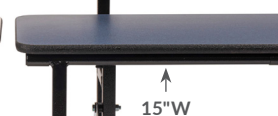

15"W

MORE seating comfort than a Convertible Bench!