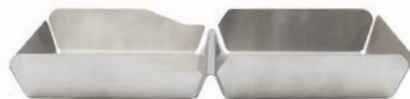

BETTER BURGER COLLECTION™

BURGERS & SANDWICHES

Spatula Server

Perfect for serving appetizers or small entrees

Item# 20000, SS w/ faux wood handle

Item# 20001, SS w/ faux wood handle

Burger Box

An upscale way to serve your better burger or sandwich, open faced or with a side

Item# 20003, SS

Item# 20025W, White Melamine

SERVE IT ALL UP

Serving Tray

An upscale take on the fast food tray.

A perfect presentation for a meal or sharable appetizers

Item# 20004, Large, SS

Item# 20005, Small, SS

THE NEW BETTER BURGER COLLECTION™ FROM TABLECRAFT® ADDS FLAIR AND FUN TO YOUR UPSCALE FAST FOOD SERVICE. PERFECT FOR PUBS, GRILLS AND FAST-CASUAL BURGER PRESENTATIONS!

THIS UNIQUE COLLECTION REIMAGINES TRADITIONAL "FAST FOOD" SERVING PIECES IN ELEGANT STAINLESS STEEL OR DURABLE, LIGHTWEIGHT MELAMINE AND FEATURES A VARIETY OF FRY BOXES, TRAYS, SHAKE AND MALT CUPS, BURGER BOXES, SPATULA FLIGHTS AND MORE! GREAT FOR SERVING UP YOUR HOUSE SPECIAL SLIDERS, OPEN-FACE GOURMET BURGERS, DESSERTS OR DRINKS! ALL ITEMS ARE DISHWASHER SAFE FOR EASE OF USE. SPATULAS FEATURE A UNIQUE FAUX WOOD HANDLE; PROVIDING THE BEAUTIFUL, AUTHENTIC LOOK OF WOOD WITH THE CLEANABILITY OF PLASTIC.