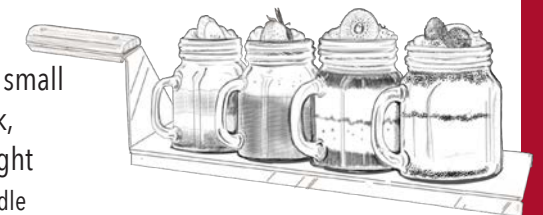

20032W FITS IN THE 20001 SPATULA FLIGHT SERVER TO CREATE A UNIQUE DESSERT OR VERTICAL APPETIZER FLIGHT.

BEVERAGES

Spatula Server Flight

Holds 4 glasses, ramekins, or small bowls to create a perfect drink, appetizer, dessert or sauce flight
 Item# 20002, SS w/ faux wood handle

Serving Cups

An upscale interpretation on the take-out malt cup. Perfect for beverages like shakes or malts, or create a vertical presentation for breadsticks or appetizers
 Item# 20032W, 20 oz., White Melamine
 Item# 20031W, 16 oz., White Melamine
 Item# 20030W, 8 oz., White Melamine

DESSERTS

Spatula Server Flight

Holds 4 glasses, ramekins, or small bowls to create a perfect drink, appetizer, dessert or sauce flight
 Item# 20002, SS w/ faux wood handle

"Fry" Serving Baskets

An upscale take on the french fry tray. Perfect for a large portion of fries, fish and chips, or sharable appetizers.
 Item# 20009, Large, SS
 Item# 20008, Small, SS
 Item# 20029W, Large, White Melamine
 Item# 20028W, Small, White Melamine