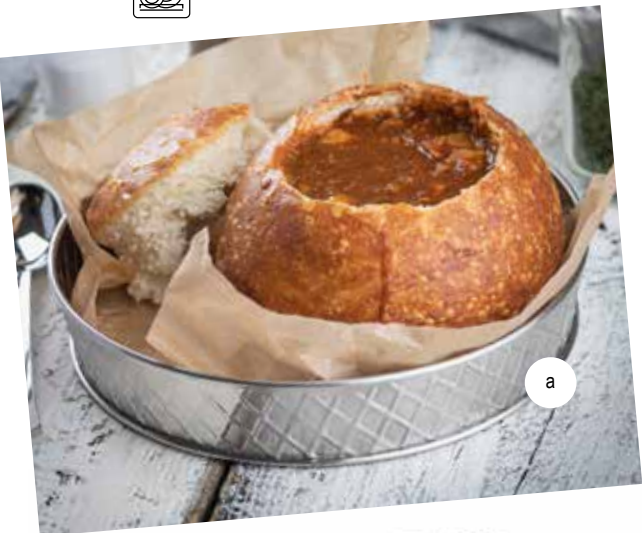

SERVING SOLUTIONS
SERVING COLLECTIONS

LATTICE COLLECTION

LATTICE COLLECTION™

Create a casual dining experience with our new Lattice Collection™. Constructed of Stainless Steel with a “basket weave” pattern, this assortment of platters, pails and fry cups offers a durable and attractive serving solution.

- Available in a variety of styles and sizes; these pieces add a casual feel to your shareable sides and entrees.
- Easy to clean, dishwasher safe

Item #	Description	Min Order/ Case Pack
LATTICE COLLECTION™-STAINLESS STEEL WITH EMBOSSED BASKETWEAVE PATTERN		
PLATTERS		
a. 10034	Round, 8 $\frac{1}{8}$ " dia x 1 $\frac{1}{2}$ "	1 ea / 12 ea
b. 10035	Round, 10 $\frac{1}{2}$ " dia x 1 $\frac{1}{2}$ "	1 ea / 12 ea
c. 10036	Oval, 9 $\frac{1}{2}$ x 6 x 2 $\frac{1}{8}$ "	1 ea / 12 ea
d. 10037	Oval, 12 x 9 x 2 $\frac{1}{8}$ "	1 ea / 12 ea
e. 10038	Rectangular, 9 $\frac{1}{2}$ x 6 $\frac{1}{2}$ x 1 $\frac{1}{2}$ "	1 ea / 12 ea
f. 10039	Rectangular, 12 x 9 x 1 $\frac{1}{2}$ "	1 ea / 12 ea
PAIL		
g. 10041	Round, 4" dia x 3 $\frac{3}{4}$ "	1 ea / 12 ea
FRY CUPS		
h. 10042	Slanted Round, 3 $\frac{3}{4}$ " dia x 4 $\frac{1}{4}$ "	1 ea / 12 ea
i. 10043	Tapered Square, 4 x 4 x 3 $\frac{1}{2}$ "	1 ea / 12 ea
CADDY, SNACK SET & TRAY		
j. 10040	Rectangular, 10 $\frac{1}{4}$ x 8 $\frac{1}{2}$ x 4 $\frac{3}{4}$ "	1 ea / 4 ea
k. 10486	Four Piece Snack Set. Includes Tray (10488) & (3) 23oz Cups (10487)	1 ea / 12 ea
l. 10487	Round Cup, 4 $\frac{1}{4}$ " dia x 4 $\frac{1}{4}$ "	1 ea / 12 ea
m. 10488	Snack Tray, 14 $\frac{1}{2}$ x 4 $\frac{1}{4}$ "	1 ea / 12 ea